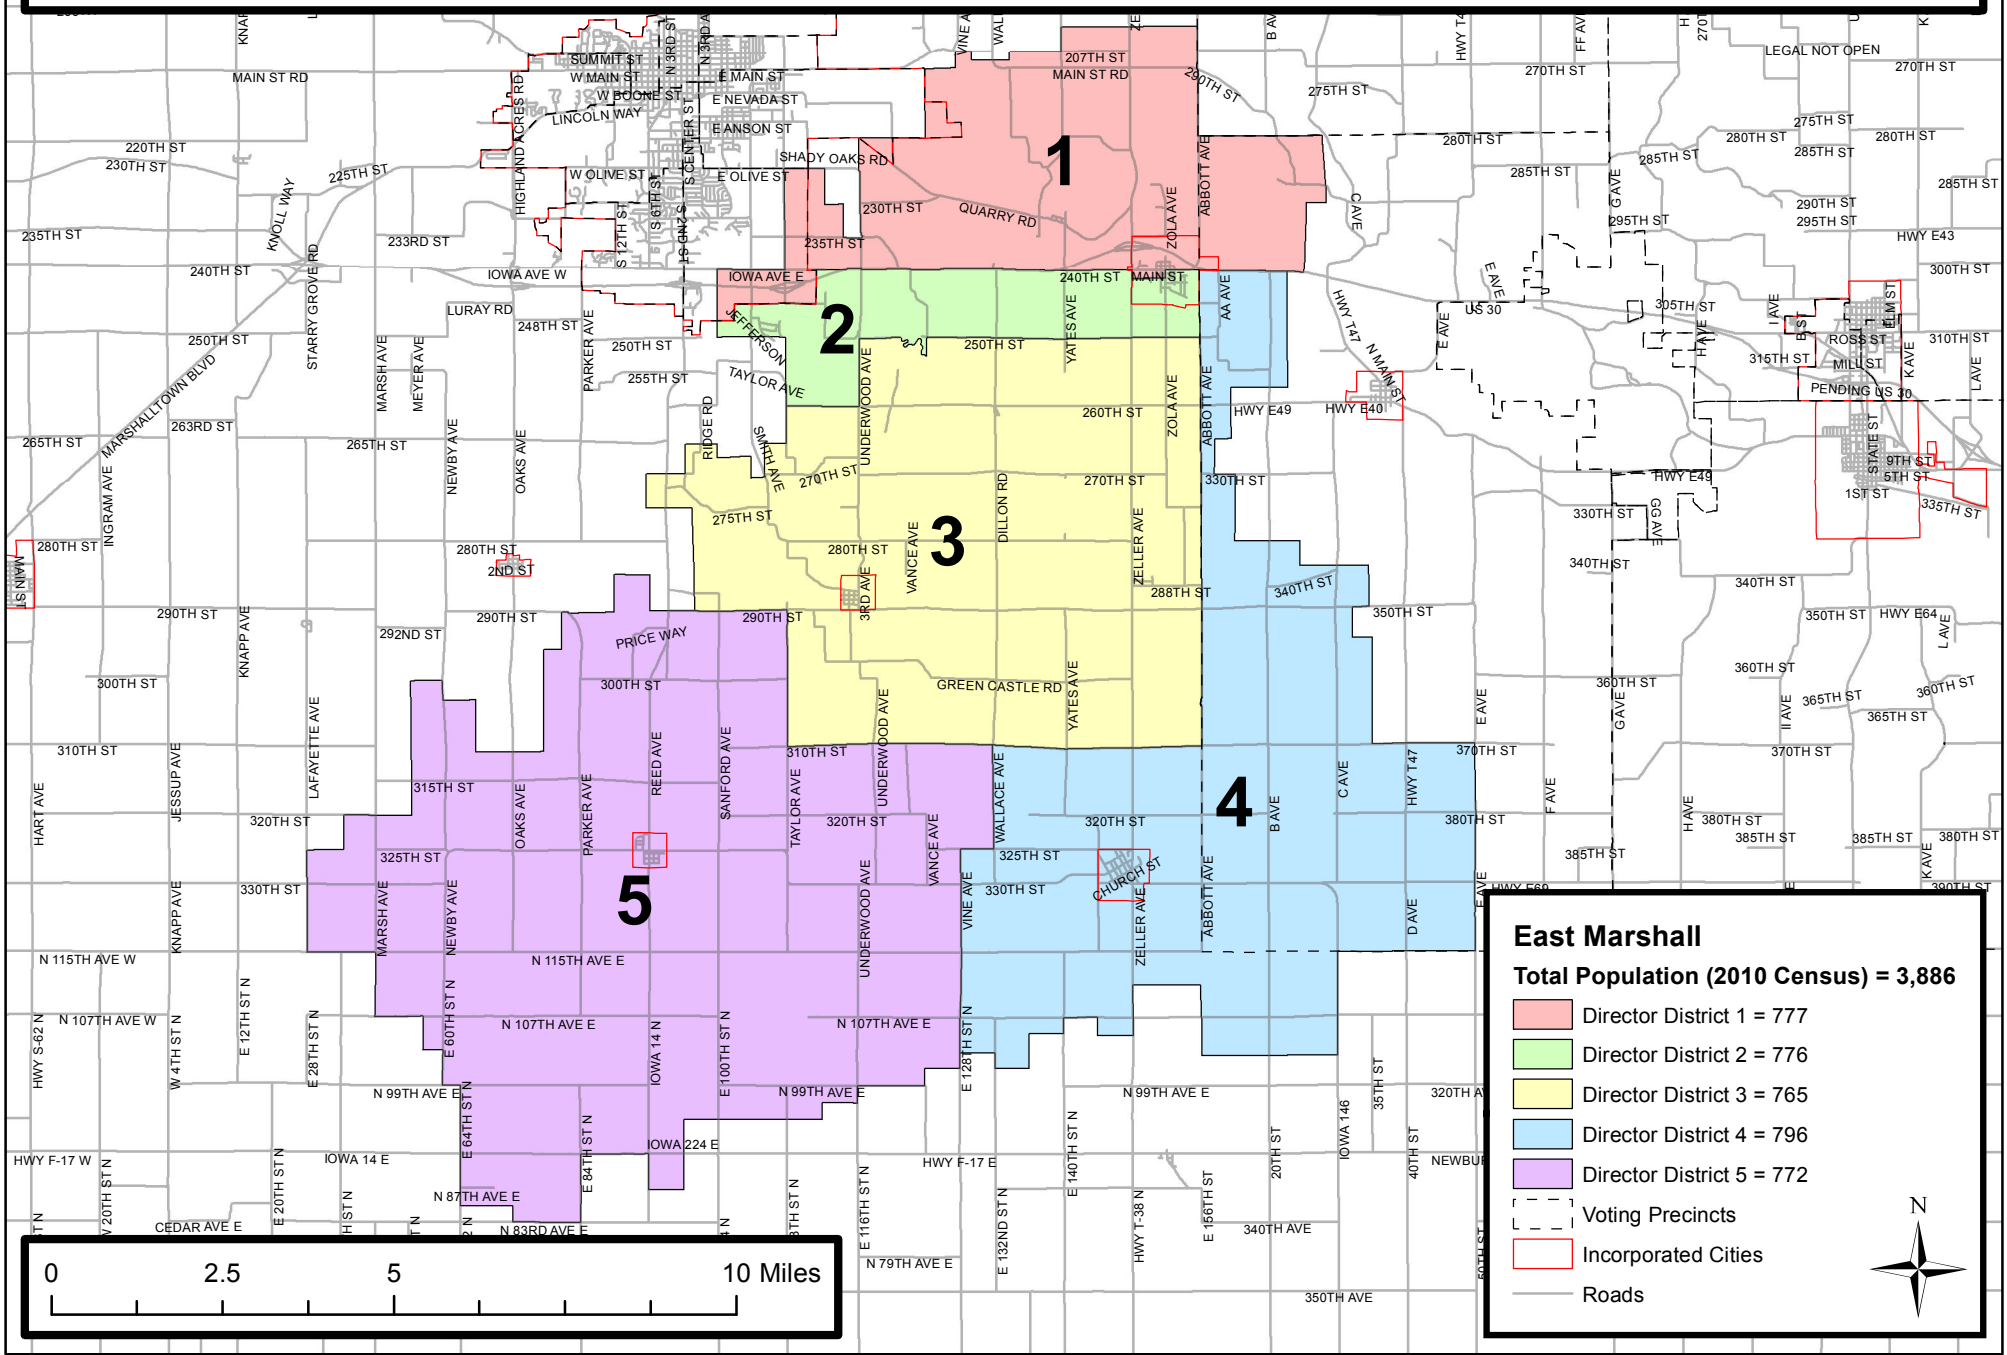

# East Marshall: Director District Boundaries

Based on 2010 Census Population Data - Adopted by School Board on April 9, 2012

Approved by Secretary of State on April 11, 2012

**East Marshall**  
**Total Population (2010 Census) = 3,886**

- Director District 1 = 777
- Director District 2 = 776
- Director District 3 = 765
- Director District 4 = 796
- Director District 5 = 772

Legend:  
- - - Voting Precincts  
[Red Outline] Incorporated Cities  
— Roads