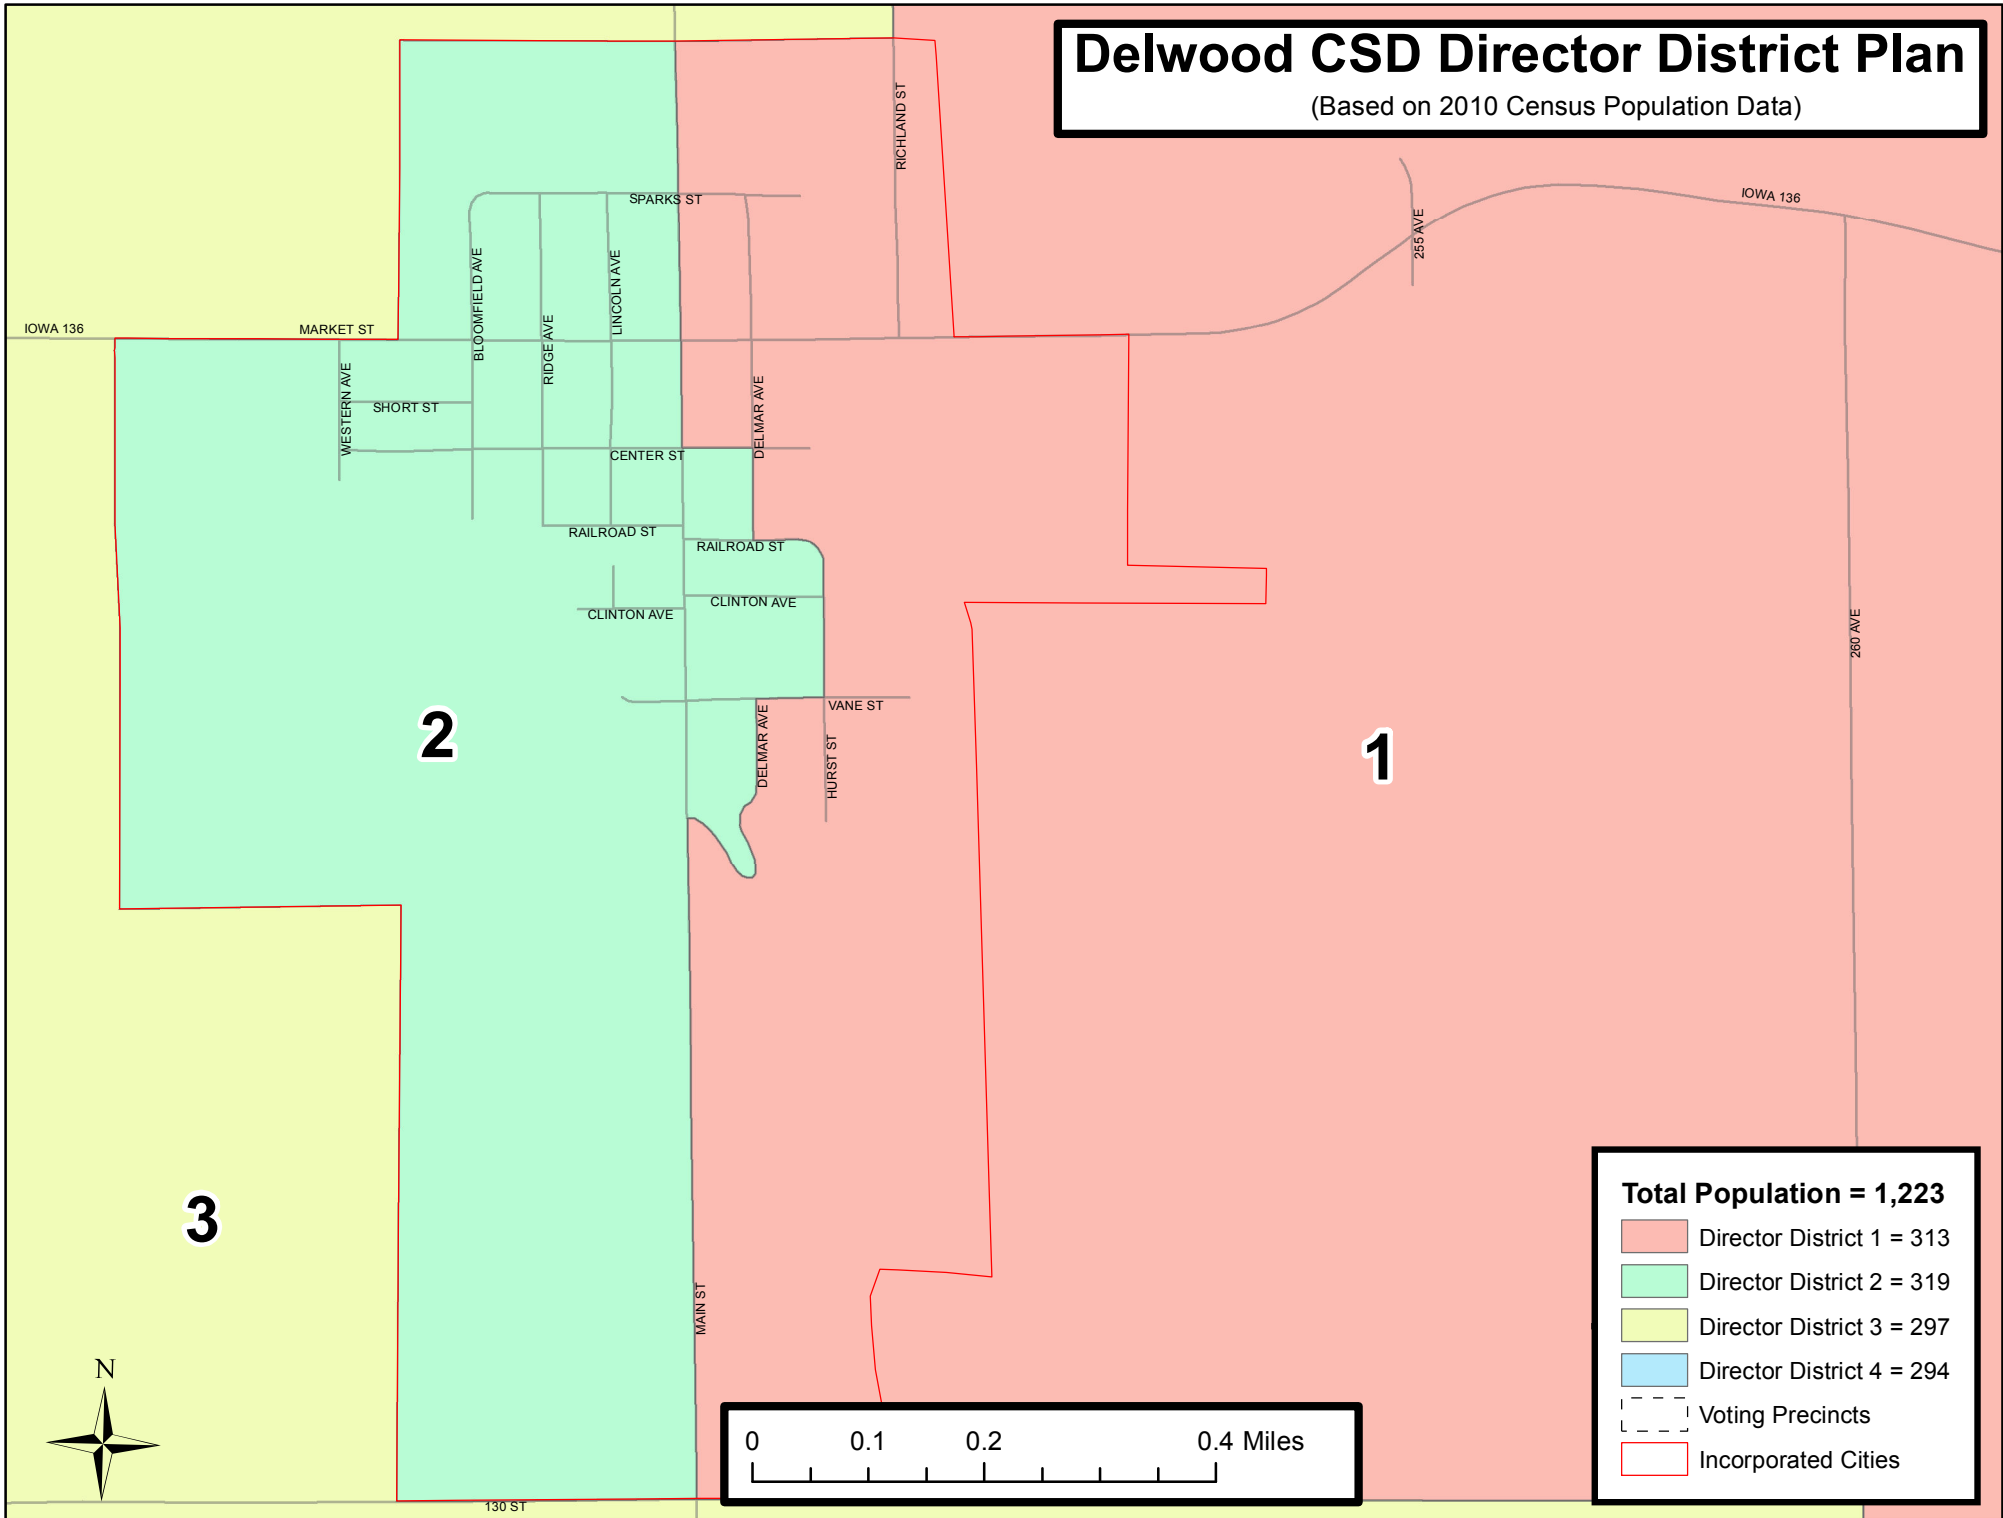

Delwood CSD Director District Plan

(Based on 2010 Census Population Data)

2

1

3

Total Population = 1,223

- Director District 1 = 313
- Director District 2 = 319
- Director District 3 = 297
- Director District 4 = 294
- Voting Precincts
- Incorporated Cities