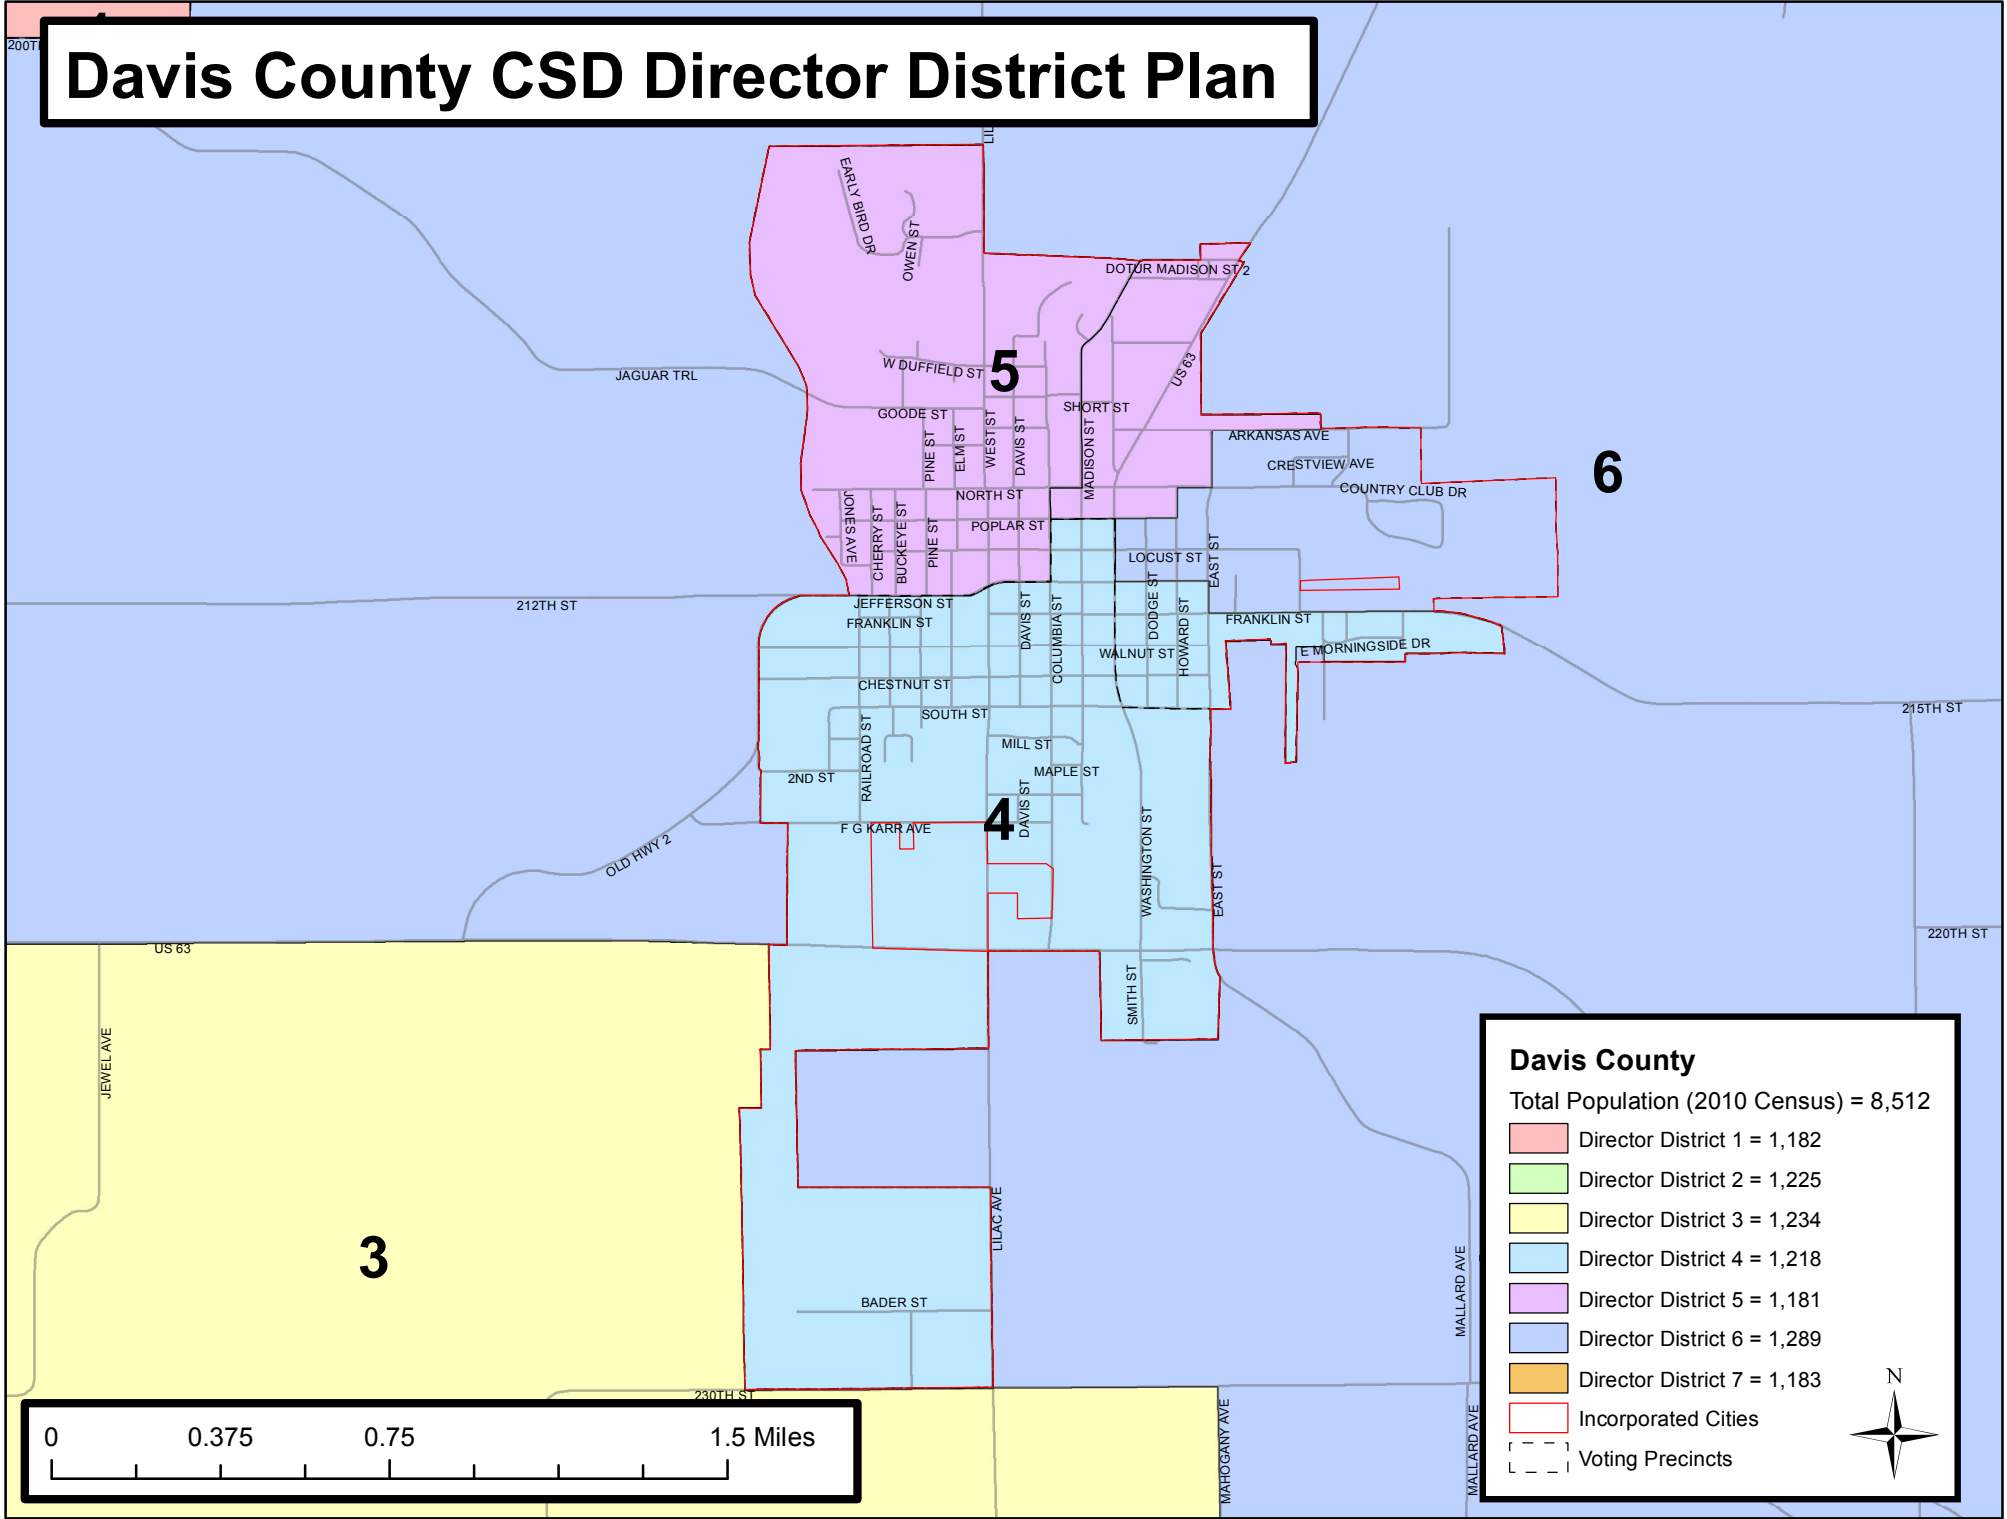

Davis County CSD Director District Plan

Davis County
 Total Population (2010 Census) = 8,512

- Director District 1 = 1,182
- Director District 2 = 1,225
- Director District 3 = 1,234
- Director District 4 = 1,218
- Director District 5 = 1,181
- Director District 6 = 1,289
- Director District 7 = 1,183
- Incorporated Cities
- Voting Precincts