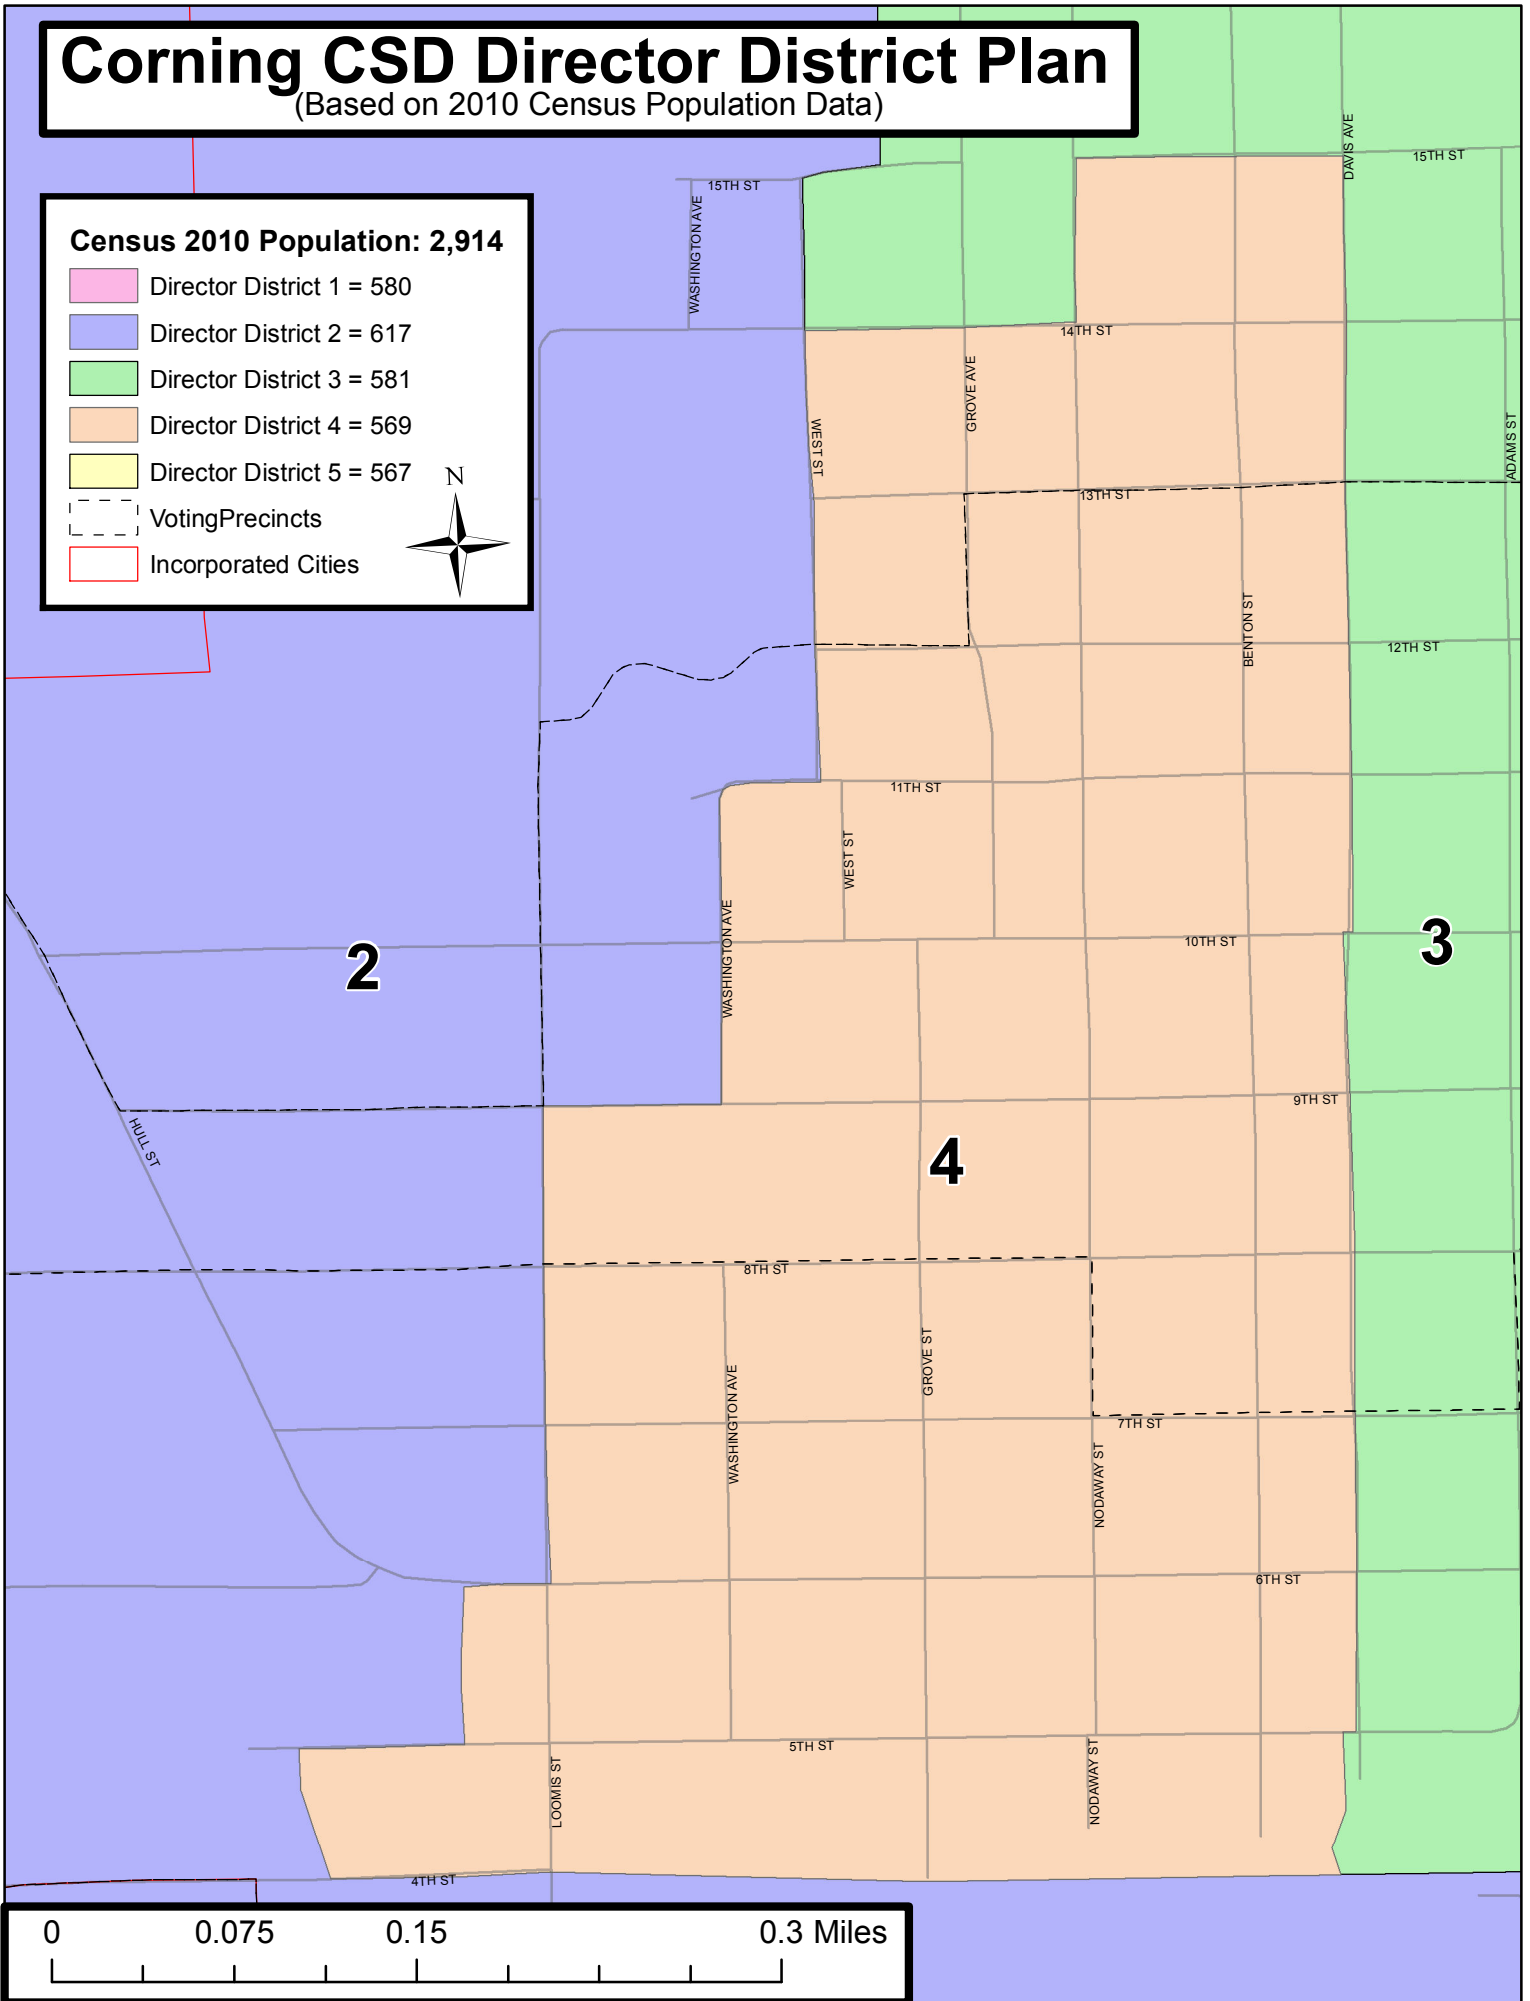

Corning CSD Director District Plan

(Based on 2010 Census Population Data)

Census 2010 Population: 2,914

Director District 1 = 580

Director District 2 = 617

Director District 3 = 581

Director District 4 = 569

Director District 5 = 567

Voting Precincts

Incorporated Cities

0 0.075 0.15 0.3 Miles