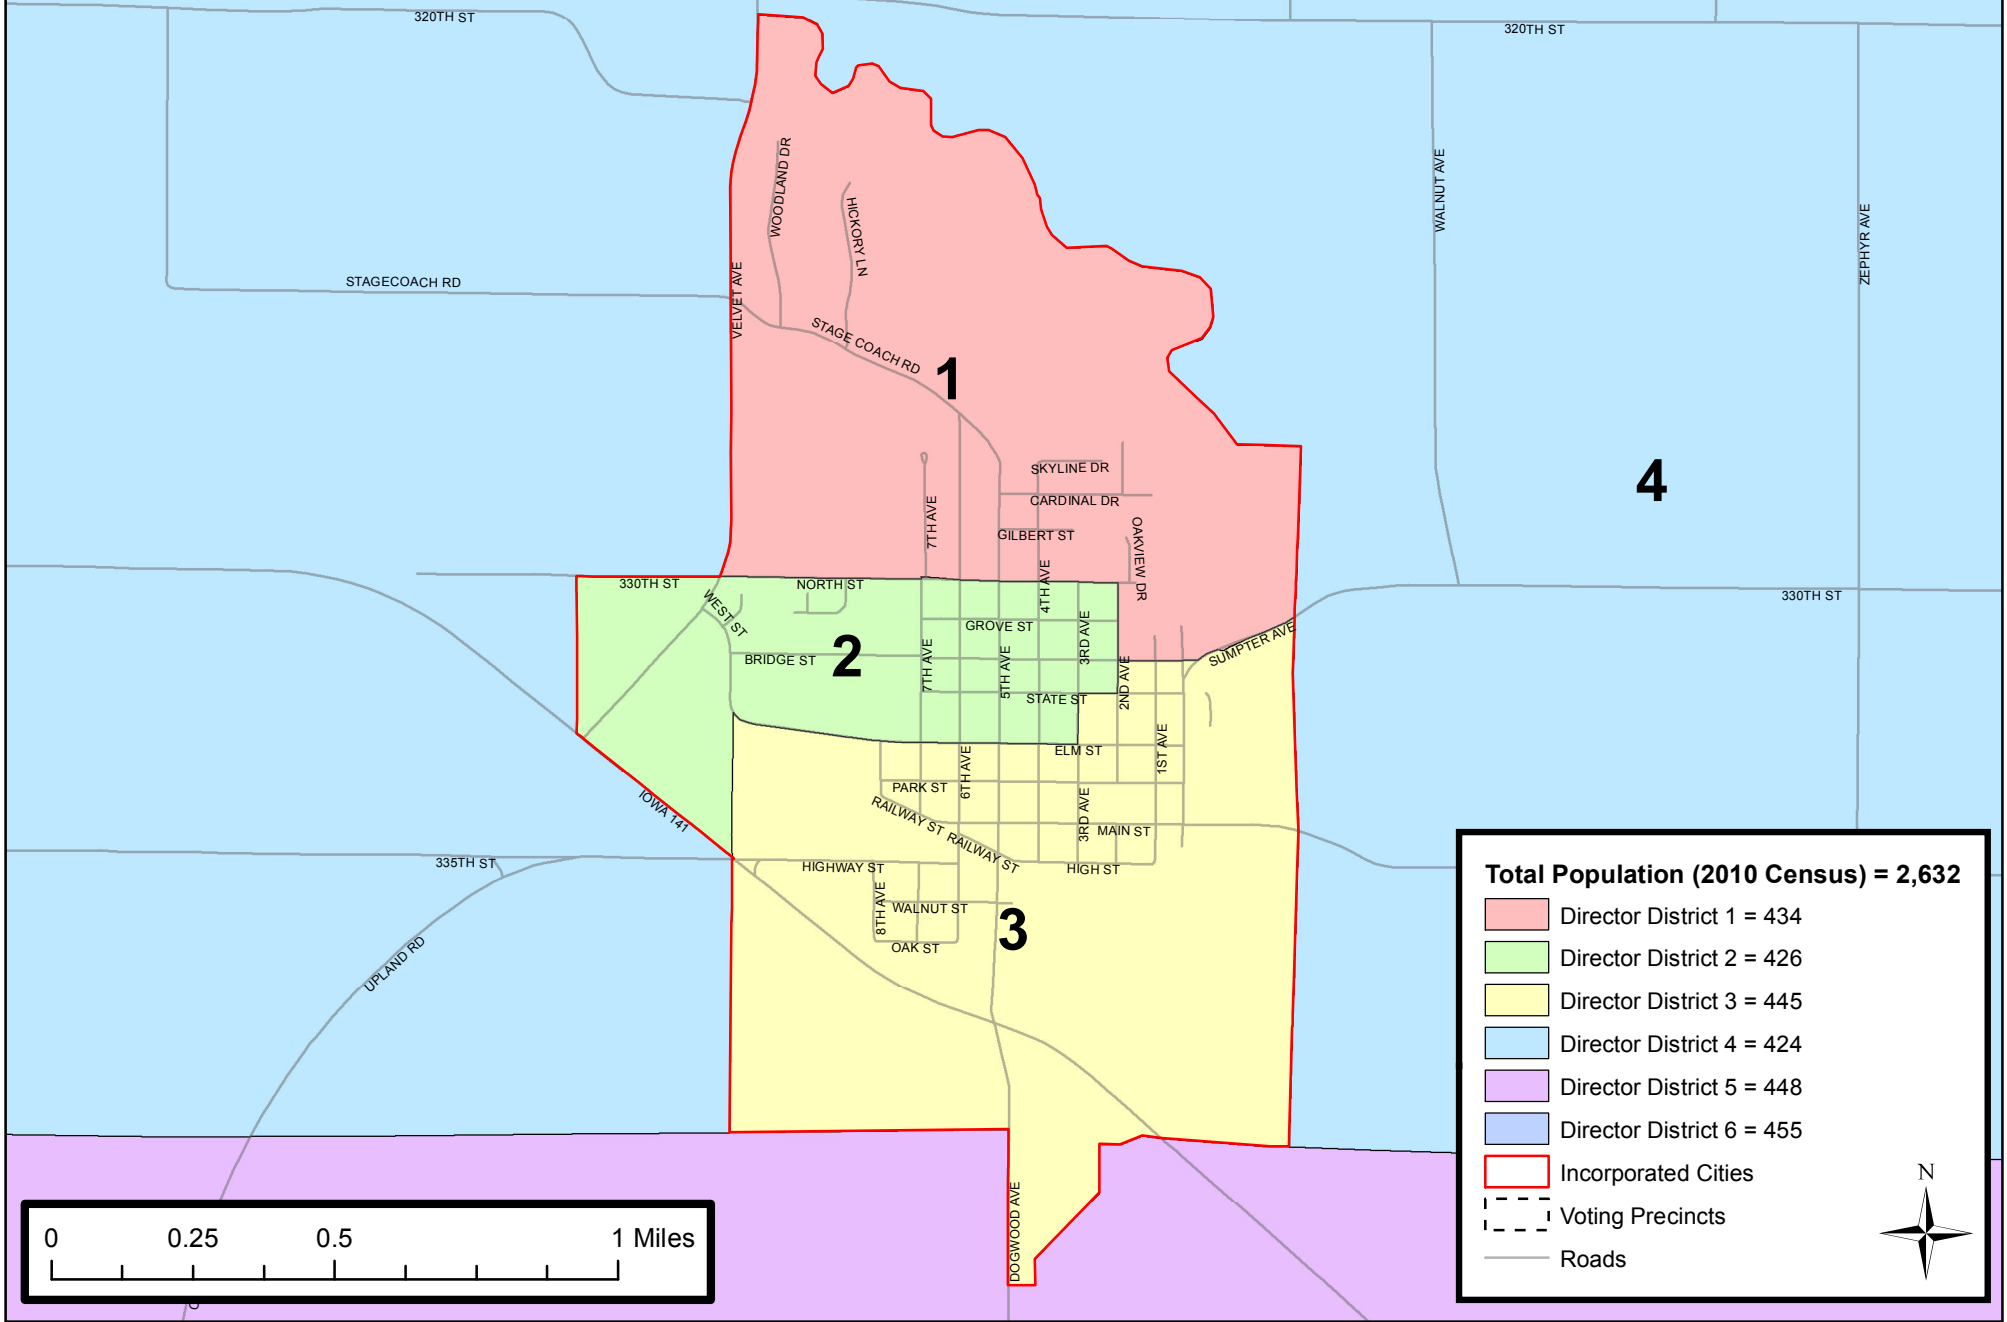

Coon Rapids- Bayard: Director District Boundaries

Based on 2010 Census Population Data - Adopted by School Board on April 23, 2012
Approved by Secretary of State on April 25, 2012

Total Population (2010 Census) = 2,632

- Director District 1 = 434
- Director District 2 = 426
- Director District 3 = 445
- Director District 4 = 424
- Director District 5 = 448
- Director District 6 = 455
- Incorporated Cities
- Voting Precincts
- Roads