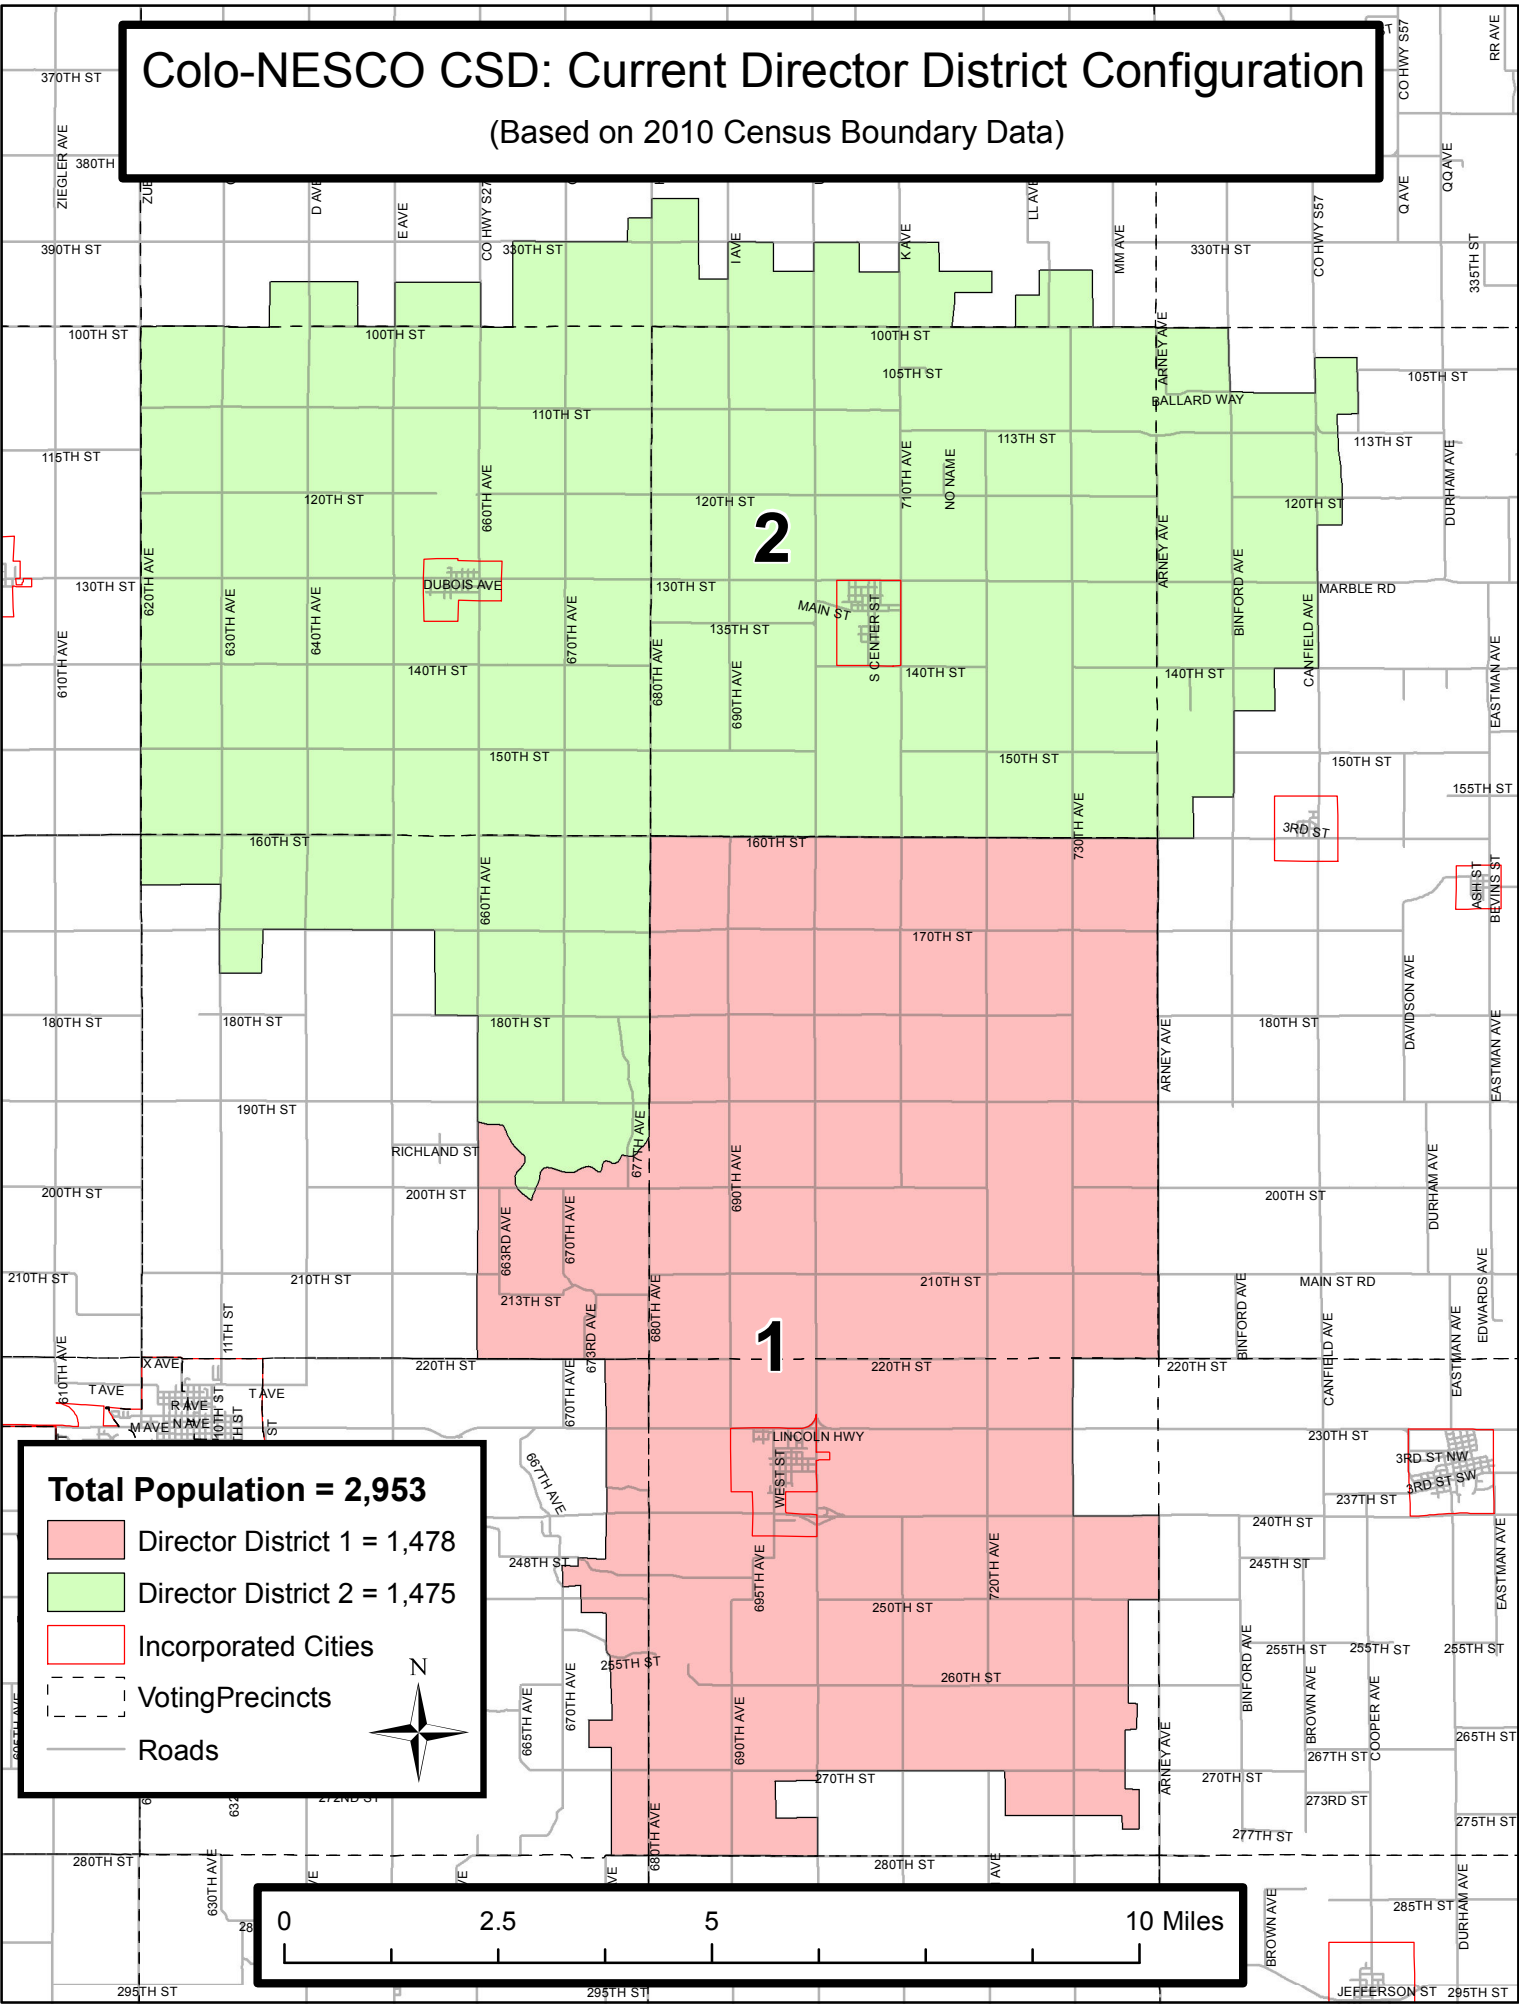

Colo-NESCO CSD: Current Director District Configuration

(Based on 2010 Census Boundary Data)

2

1

Total Population = 2,953

Director District 1 = 1,478

Director District 2 = 1,475

Incorporated Cities

Voting Precincts

Roads