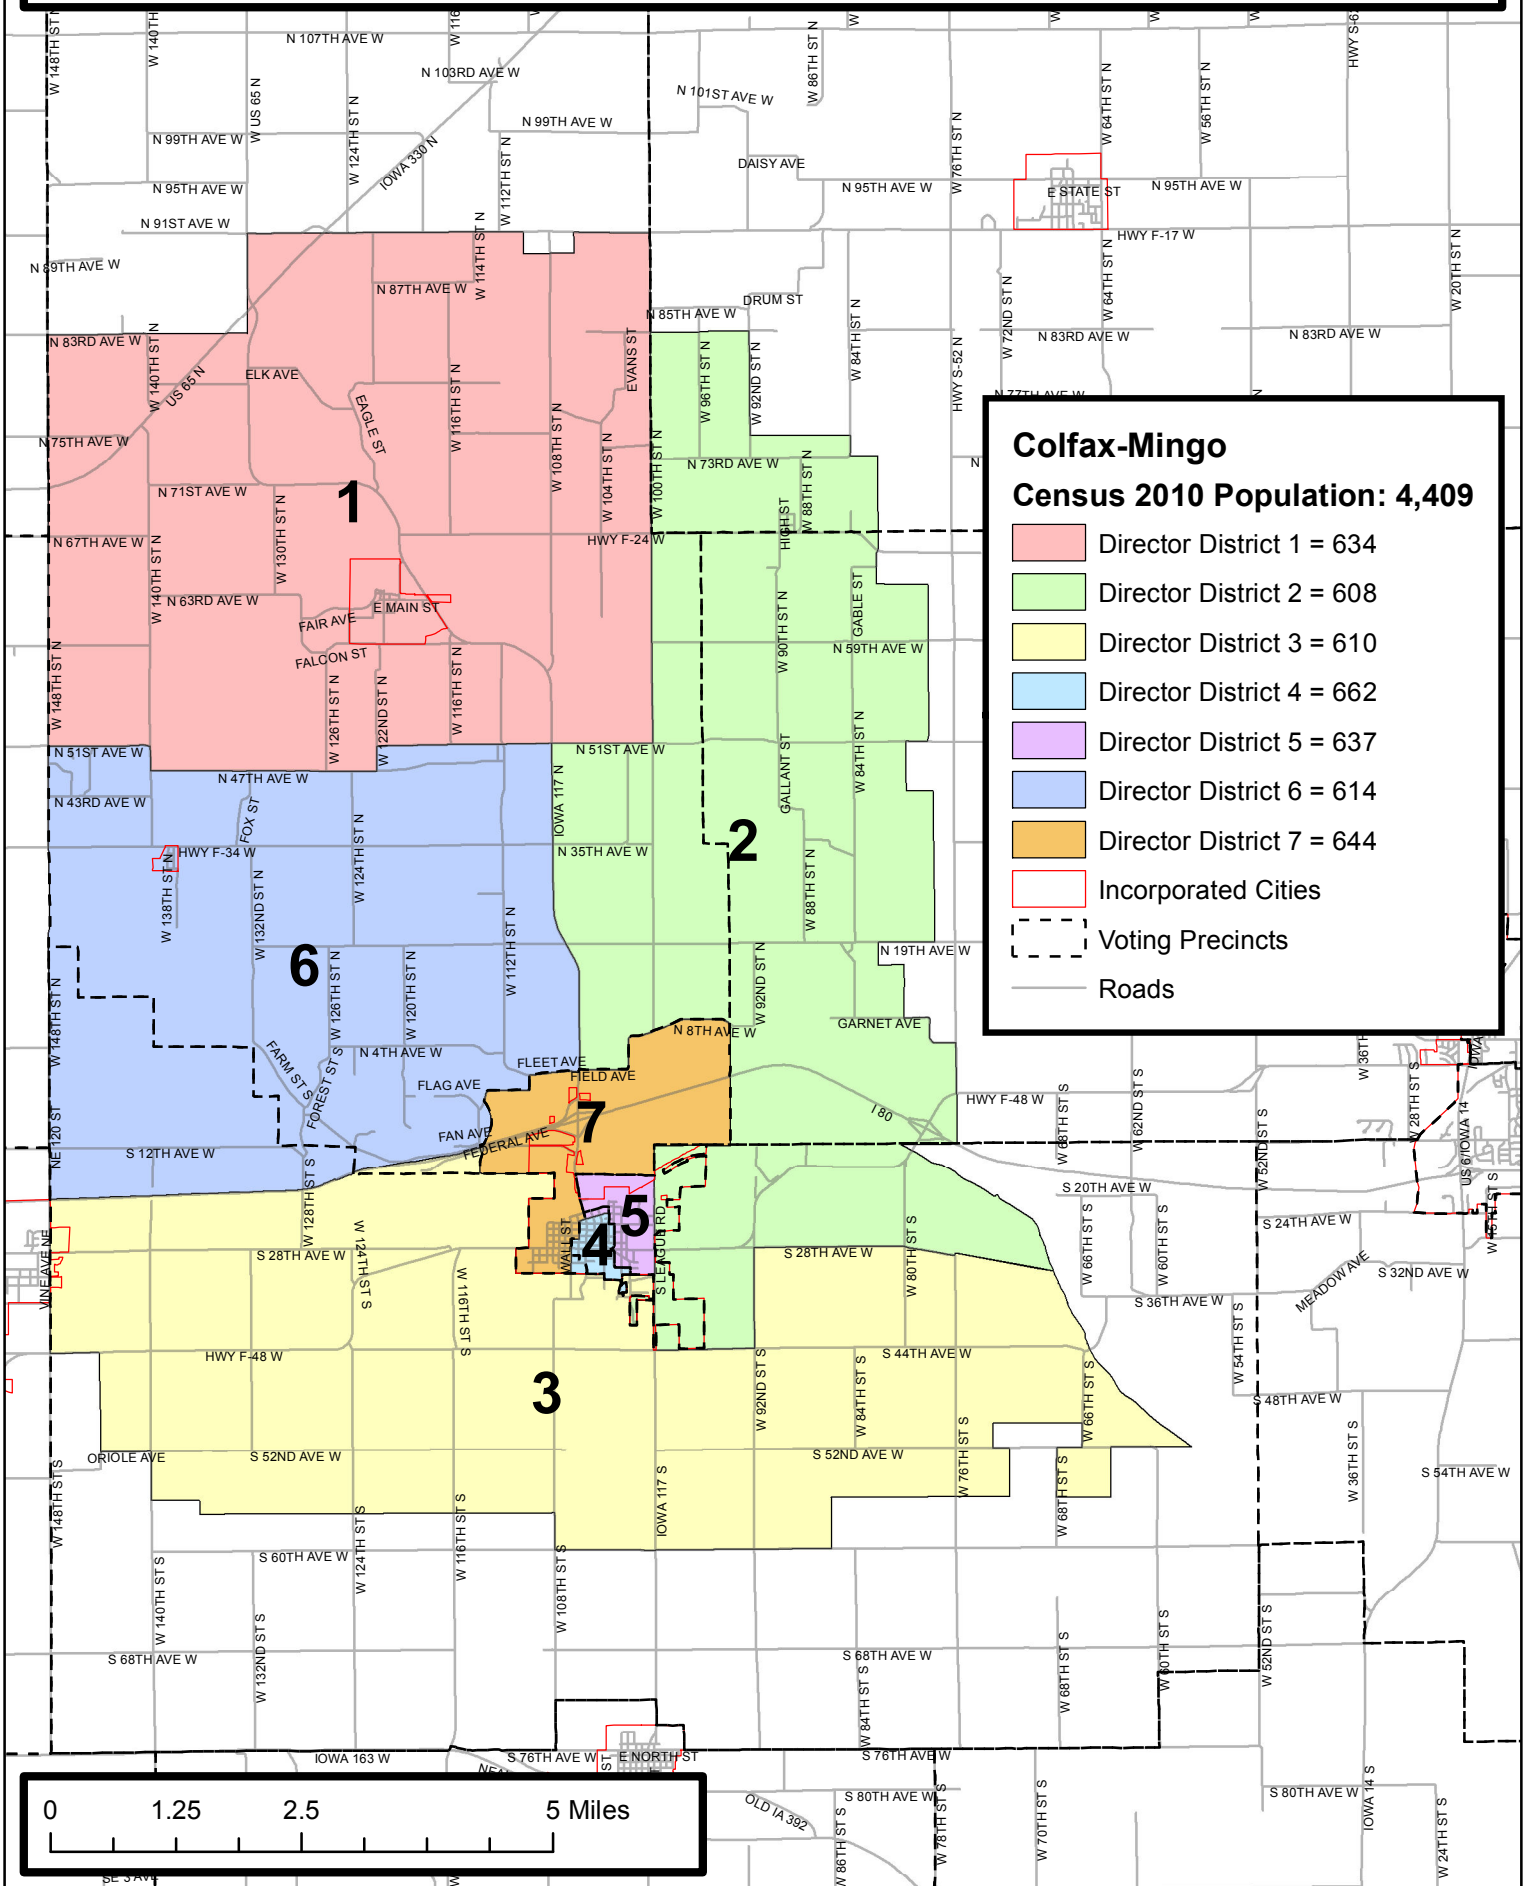

Colfax-Mingo Director District Redistricting Plan

Colfax-Mingo Census 2010 Population: 4,409

- Director District 1 = 634
- Director District 2 = 608
- Director District 3 = 610
- Director District 4 = 662
- Director District 5 = 637
- Director District 6 = 614
- Director District 7 = 644
- Incorporated Cities
- Voting Precincts
- Roads