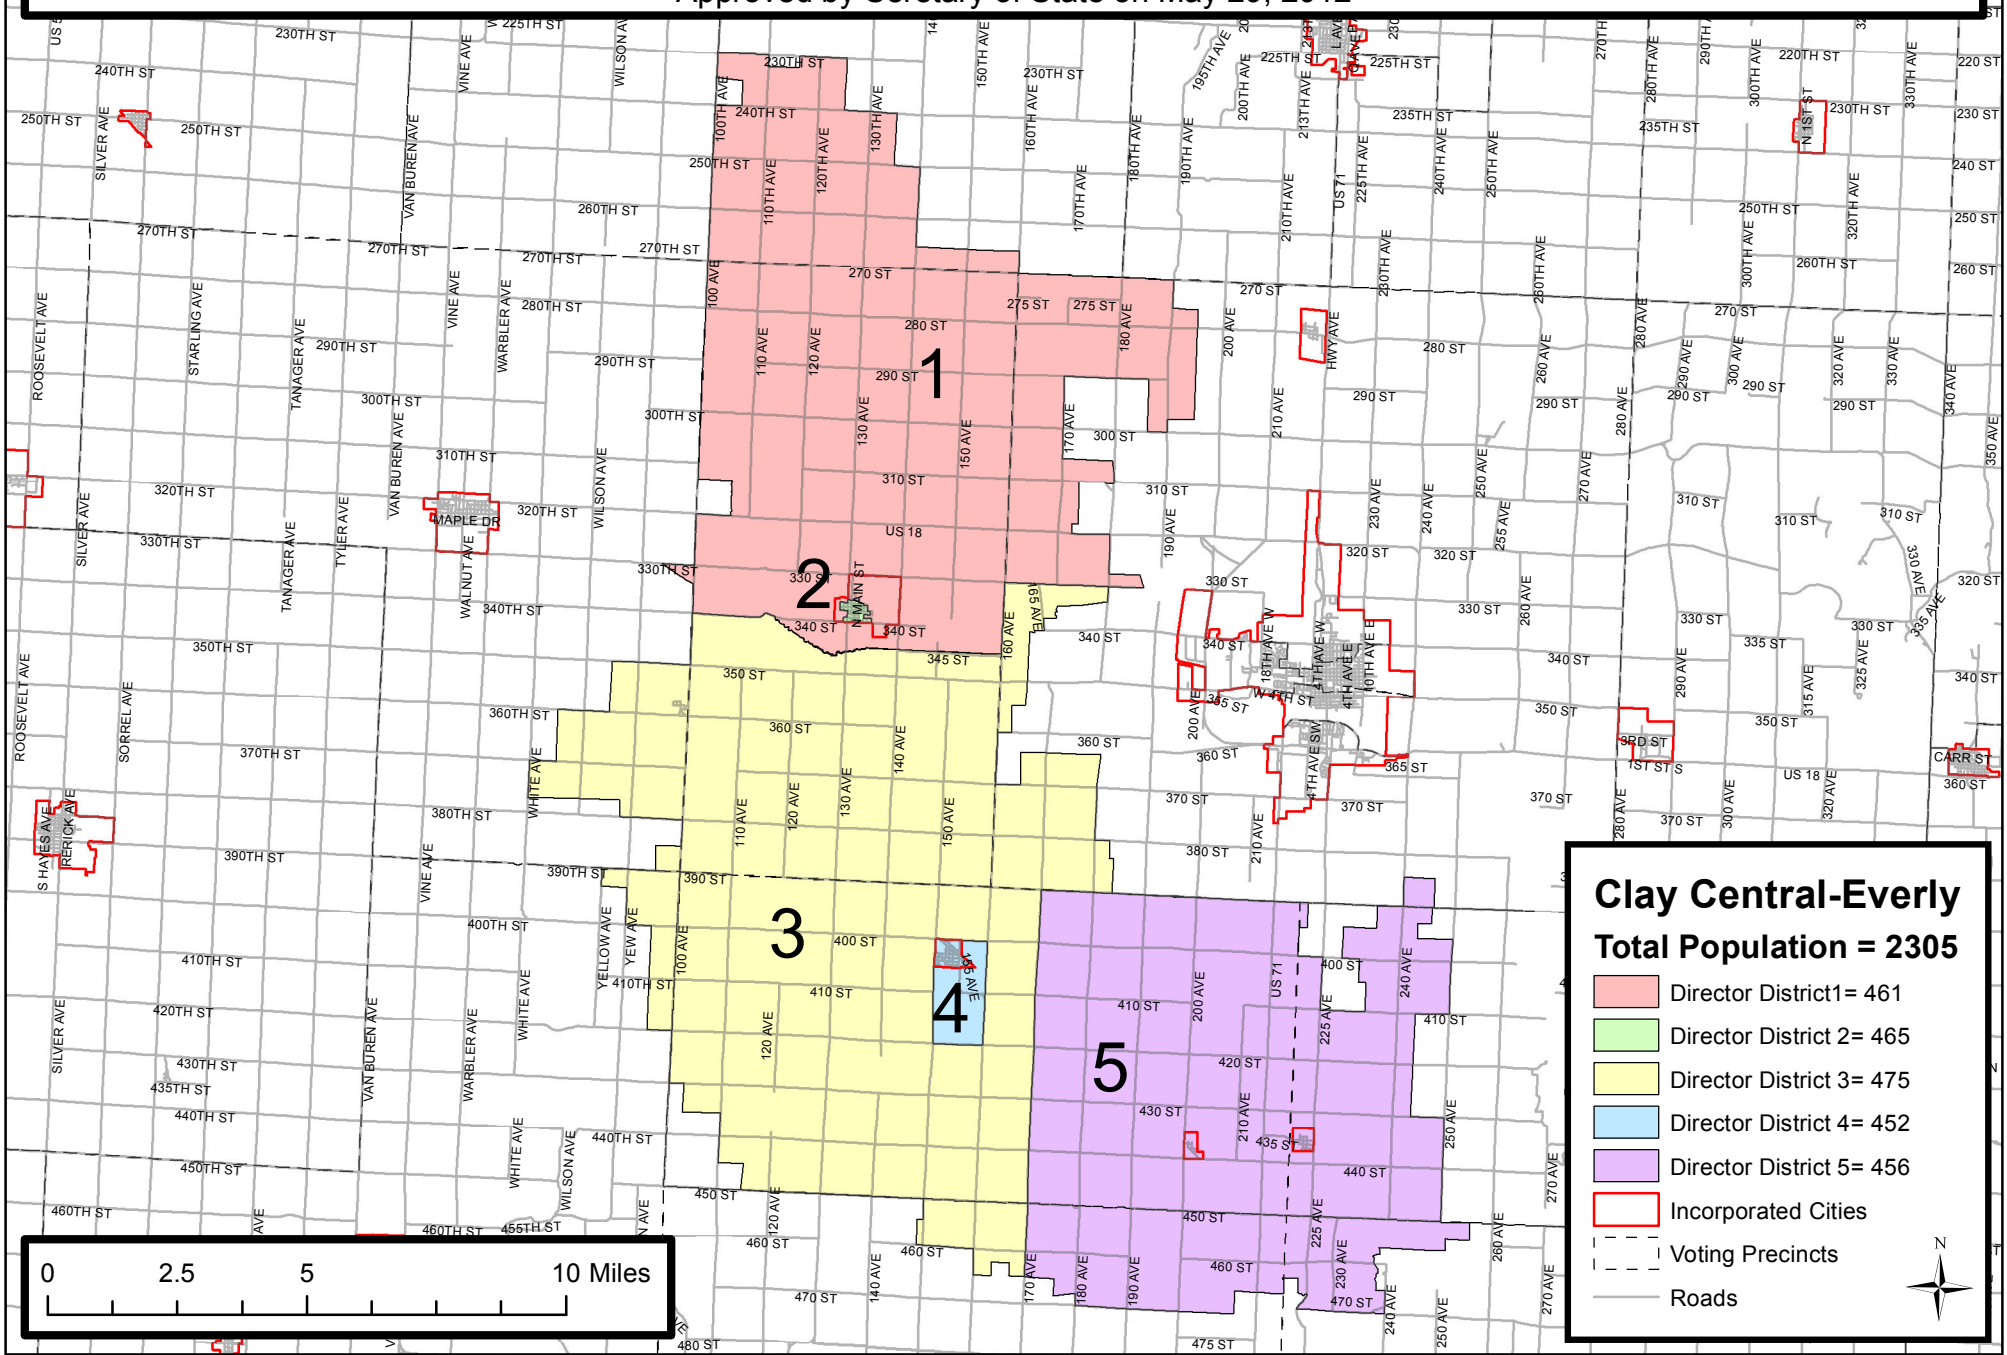

Clay Central-Everly: Director District Boundaries

Based on 2010 Census Population Data - Adopted by School Board on May 23, 2012

Approved by Seretary of State on May 29, 2012

Clay Central-Everly
Total Population = 2305

- Director District 1 = 461
- Director District 2 = 465
- Director District 3 = 475
- Director District 4 = 452
- Director District 5 = 456
- Incorporated Cities
- Voting Precincts
- Roads