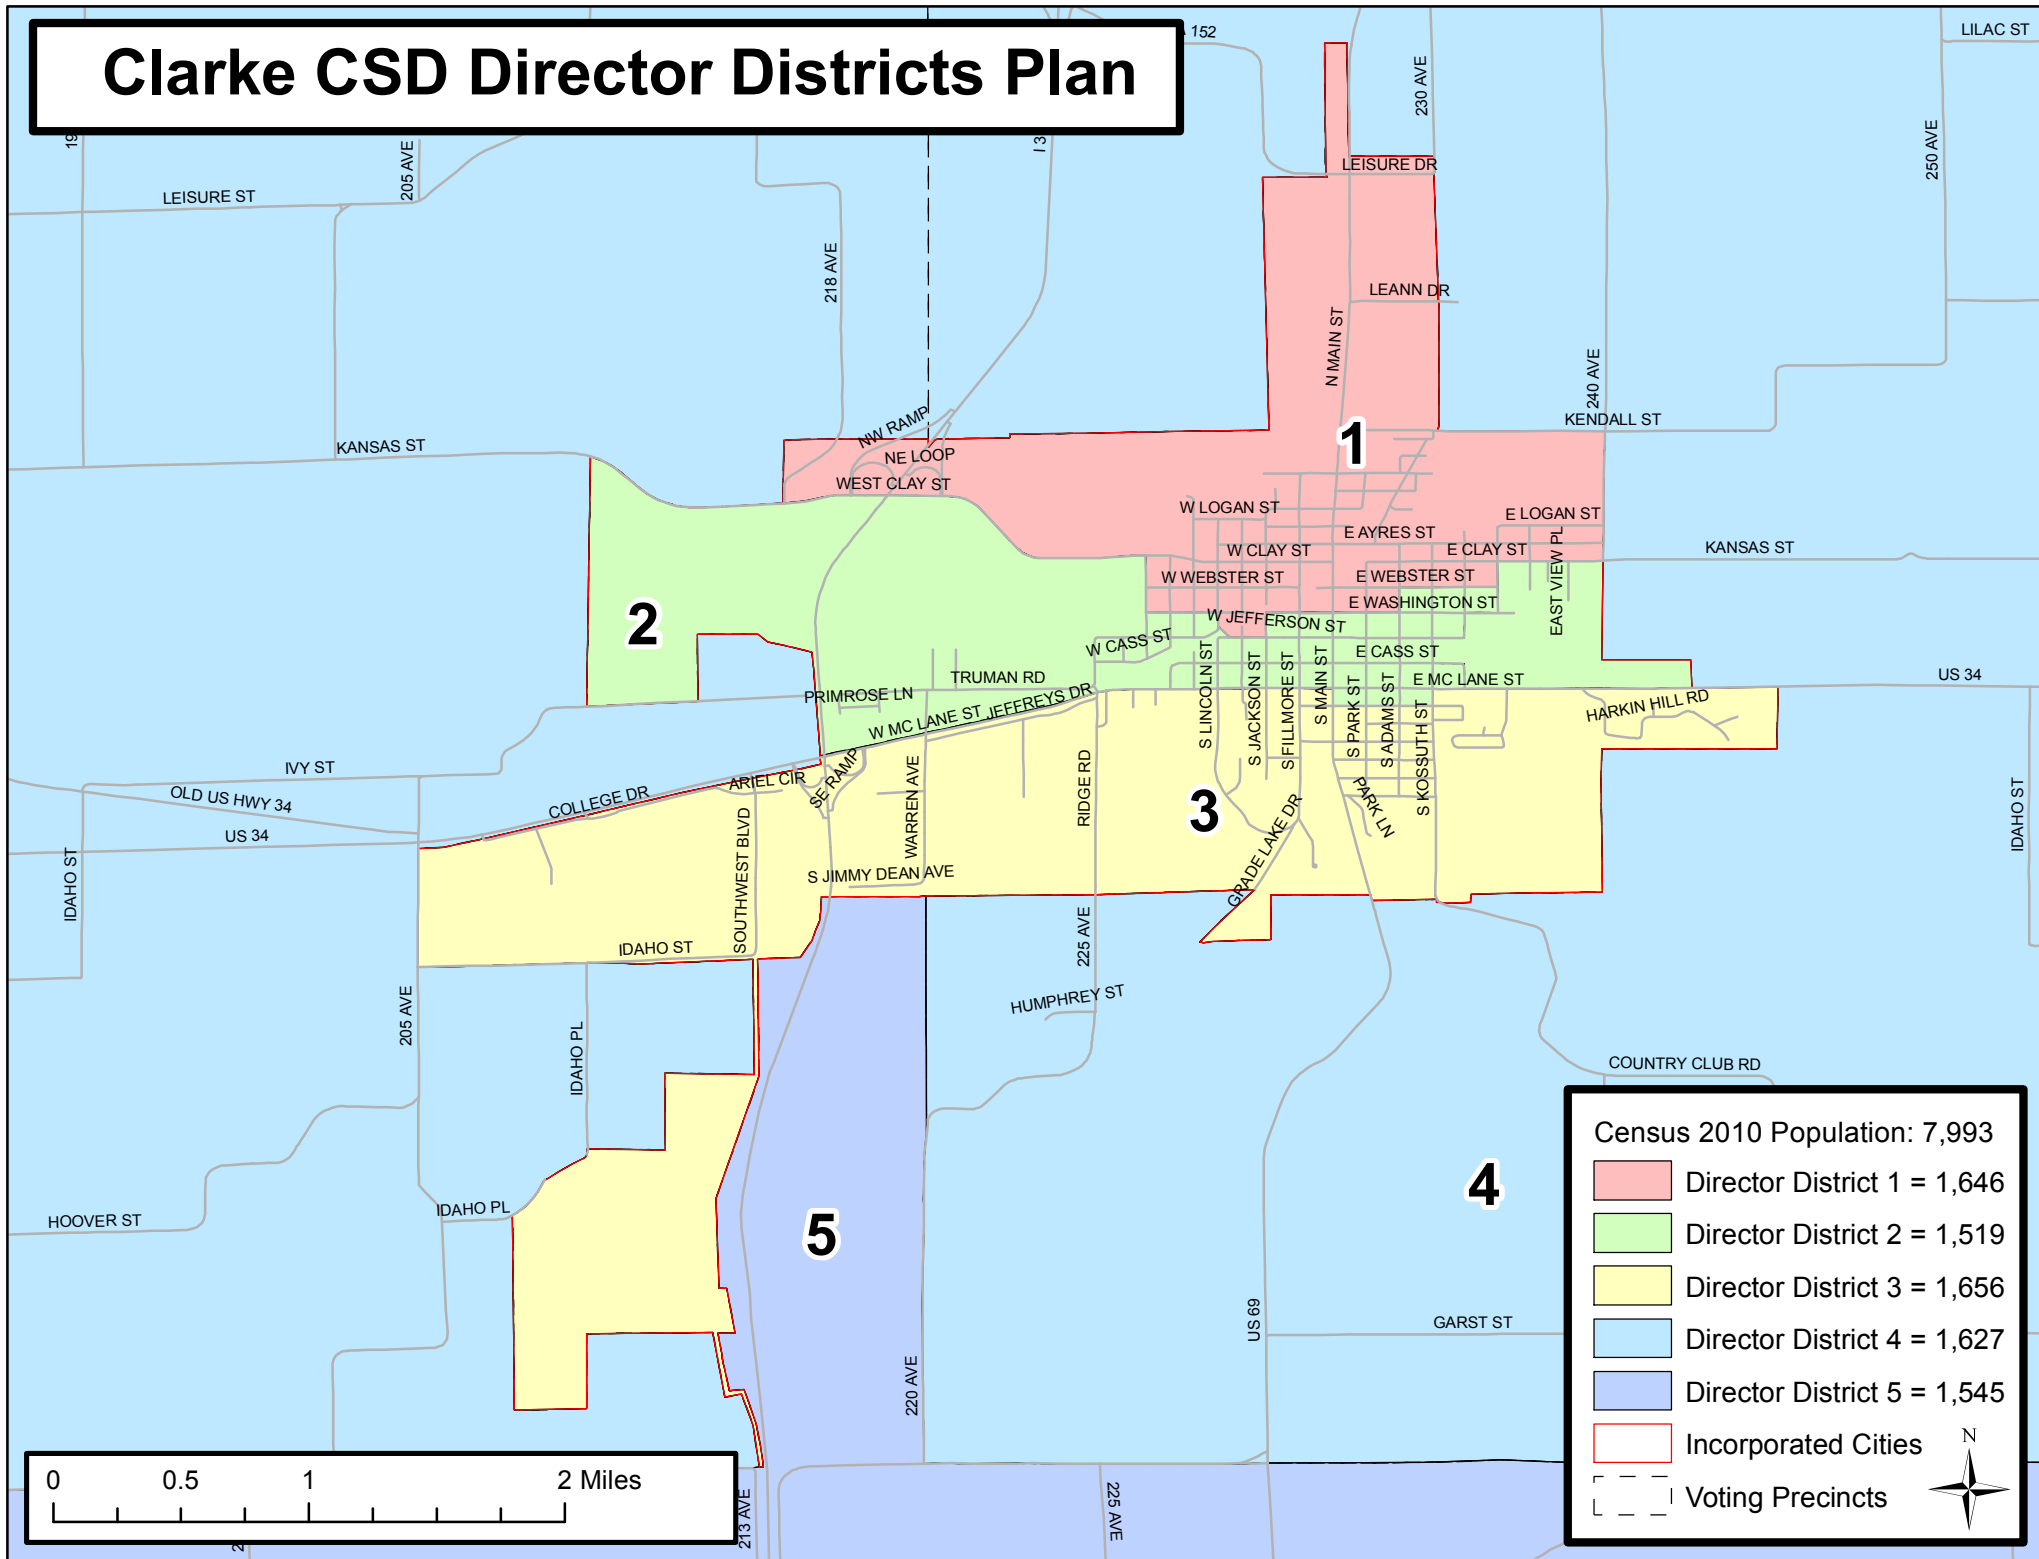

Clarke CSD Director Districts Plan

Census 2010 Population: 7,993

- Director District 1 = 1,646
- Director District 2 = 1,519
- Director District 3 = 1,656
- Director District 4 = 1,627
- Director District 5 = 1,545
- Incorporated Cities
- Voting Precincts