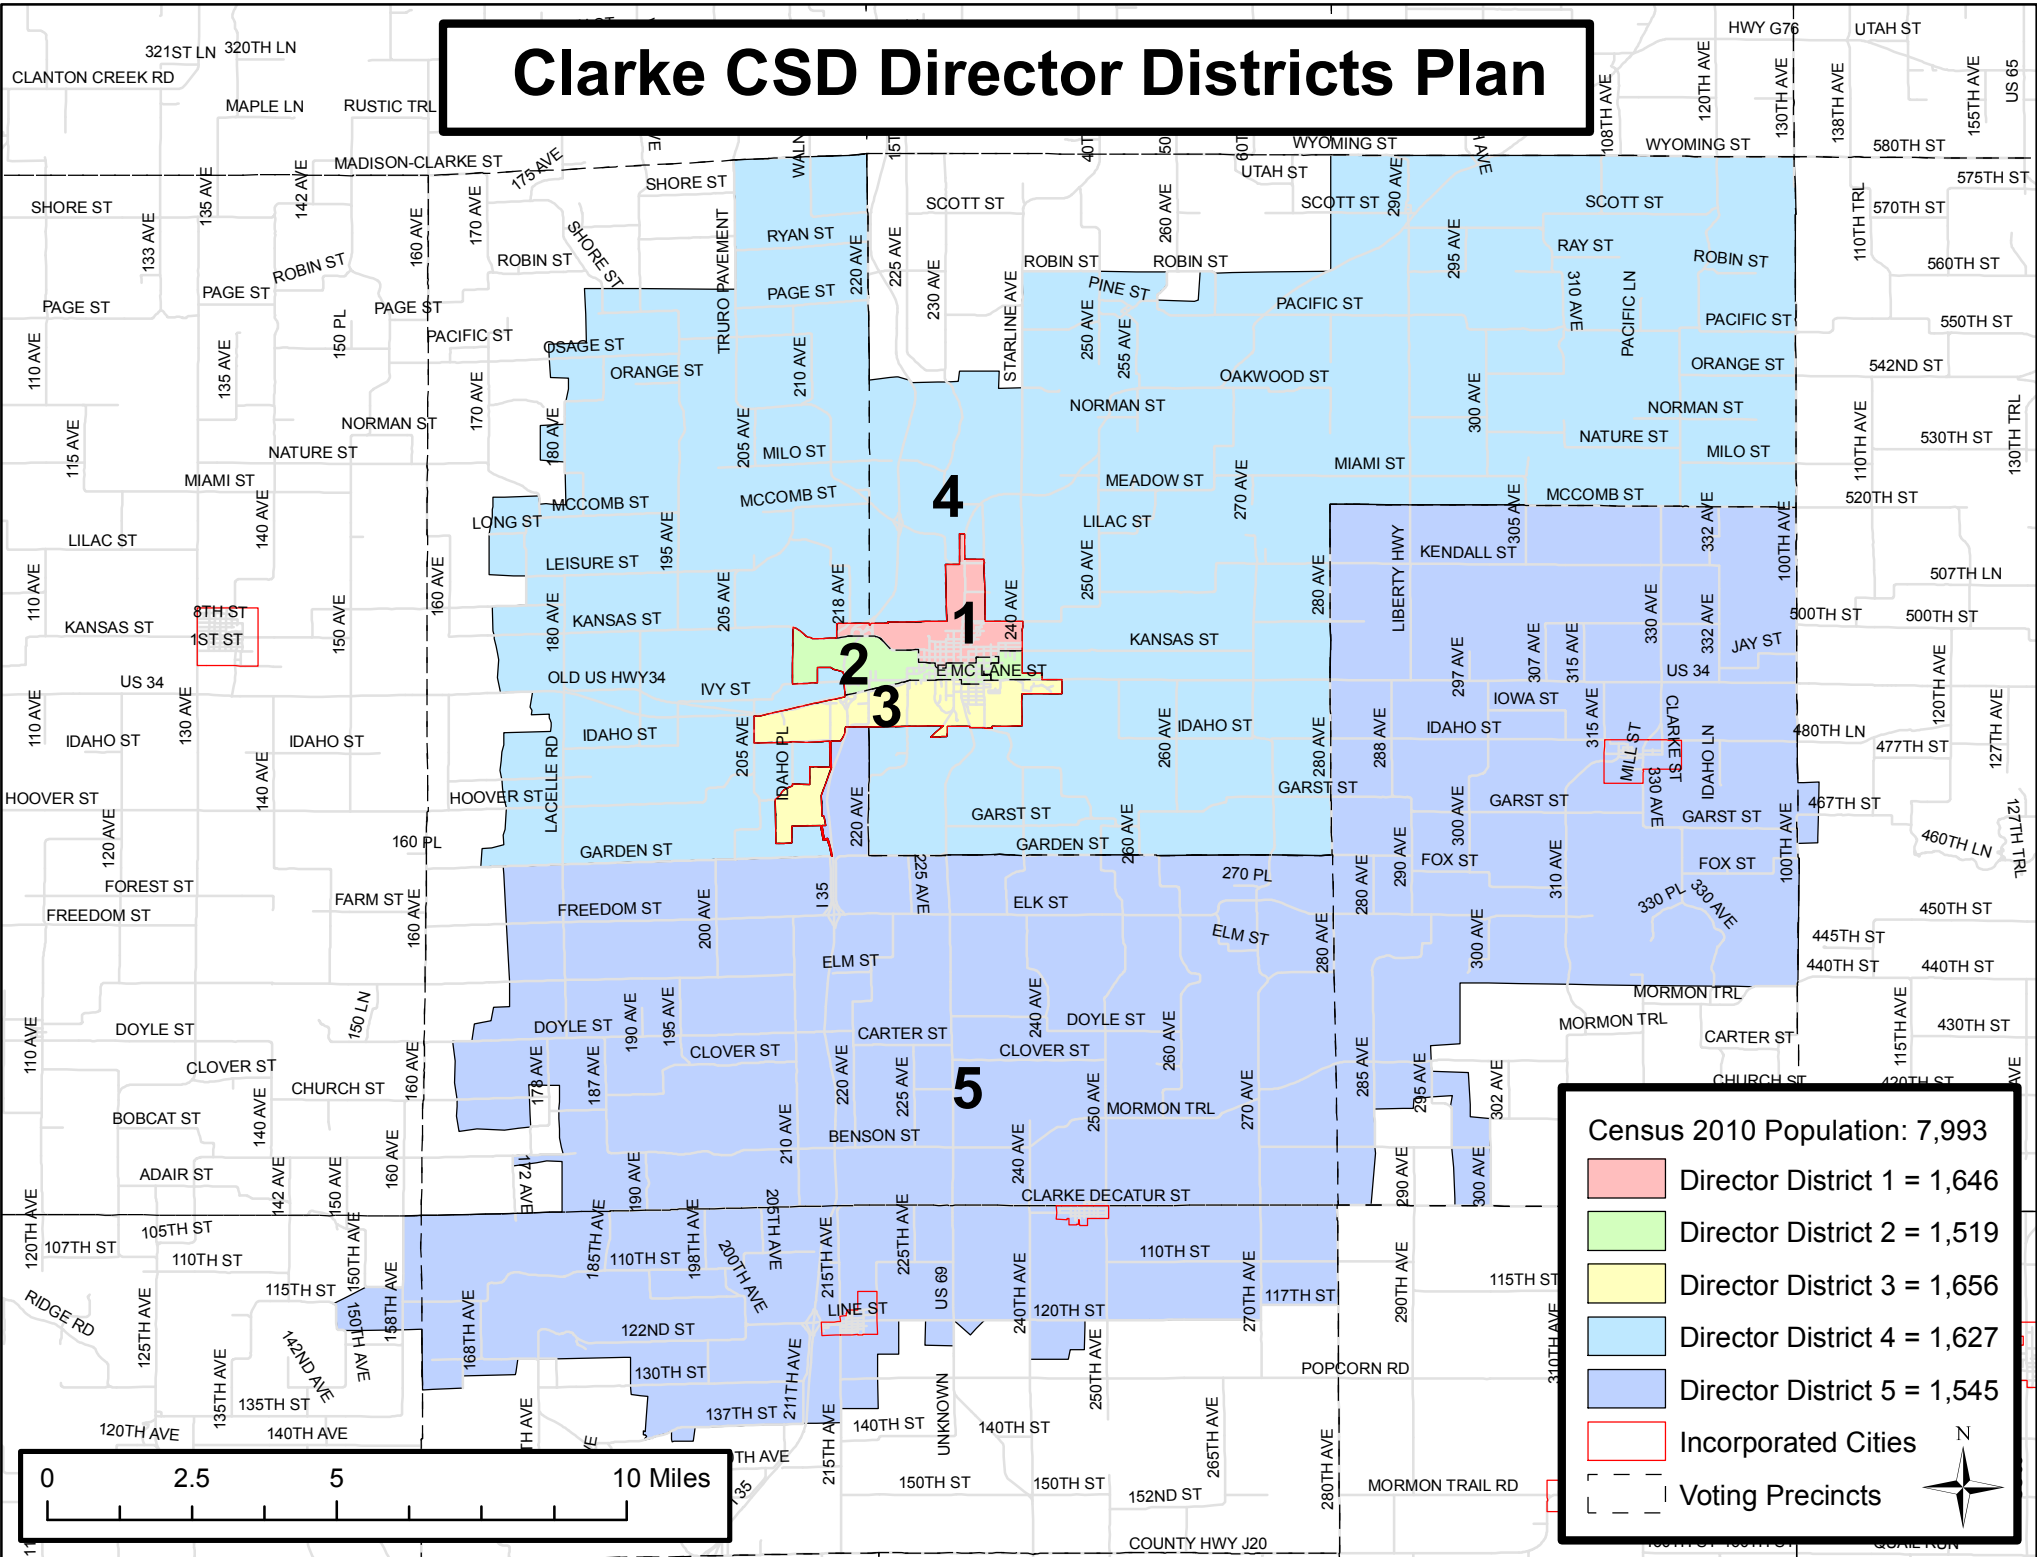

Clarke CSD Director Districts Plan

Census 2010 Population: 7,993

- Director District 1 = 1,646
- Director District 2 = 1,519
- Director District 3 = 1,656
- Director District 4 = 1,627
- Director District 5 = 1,545
- Incorporated Cities
- Voting Precincts