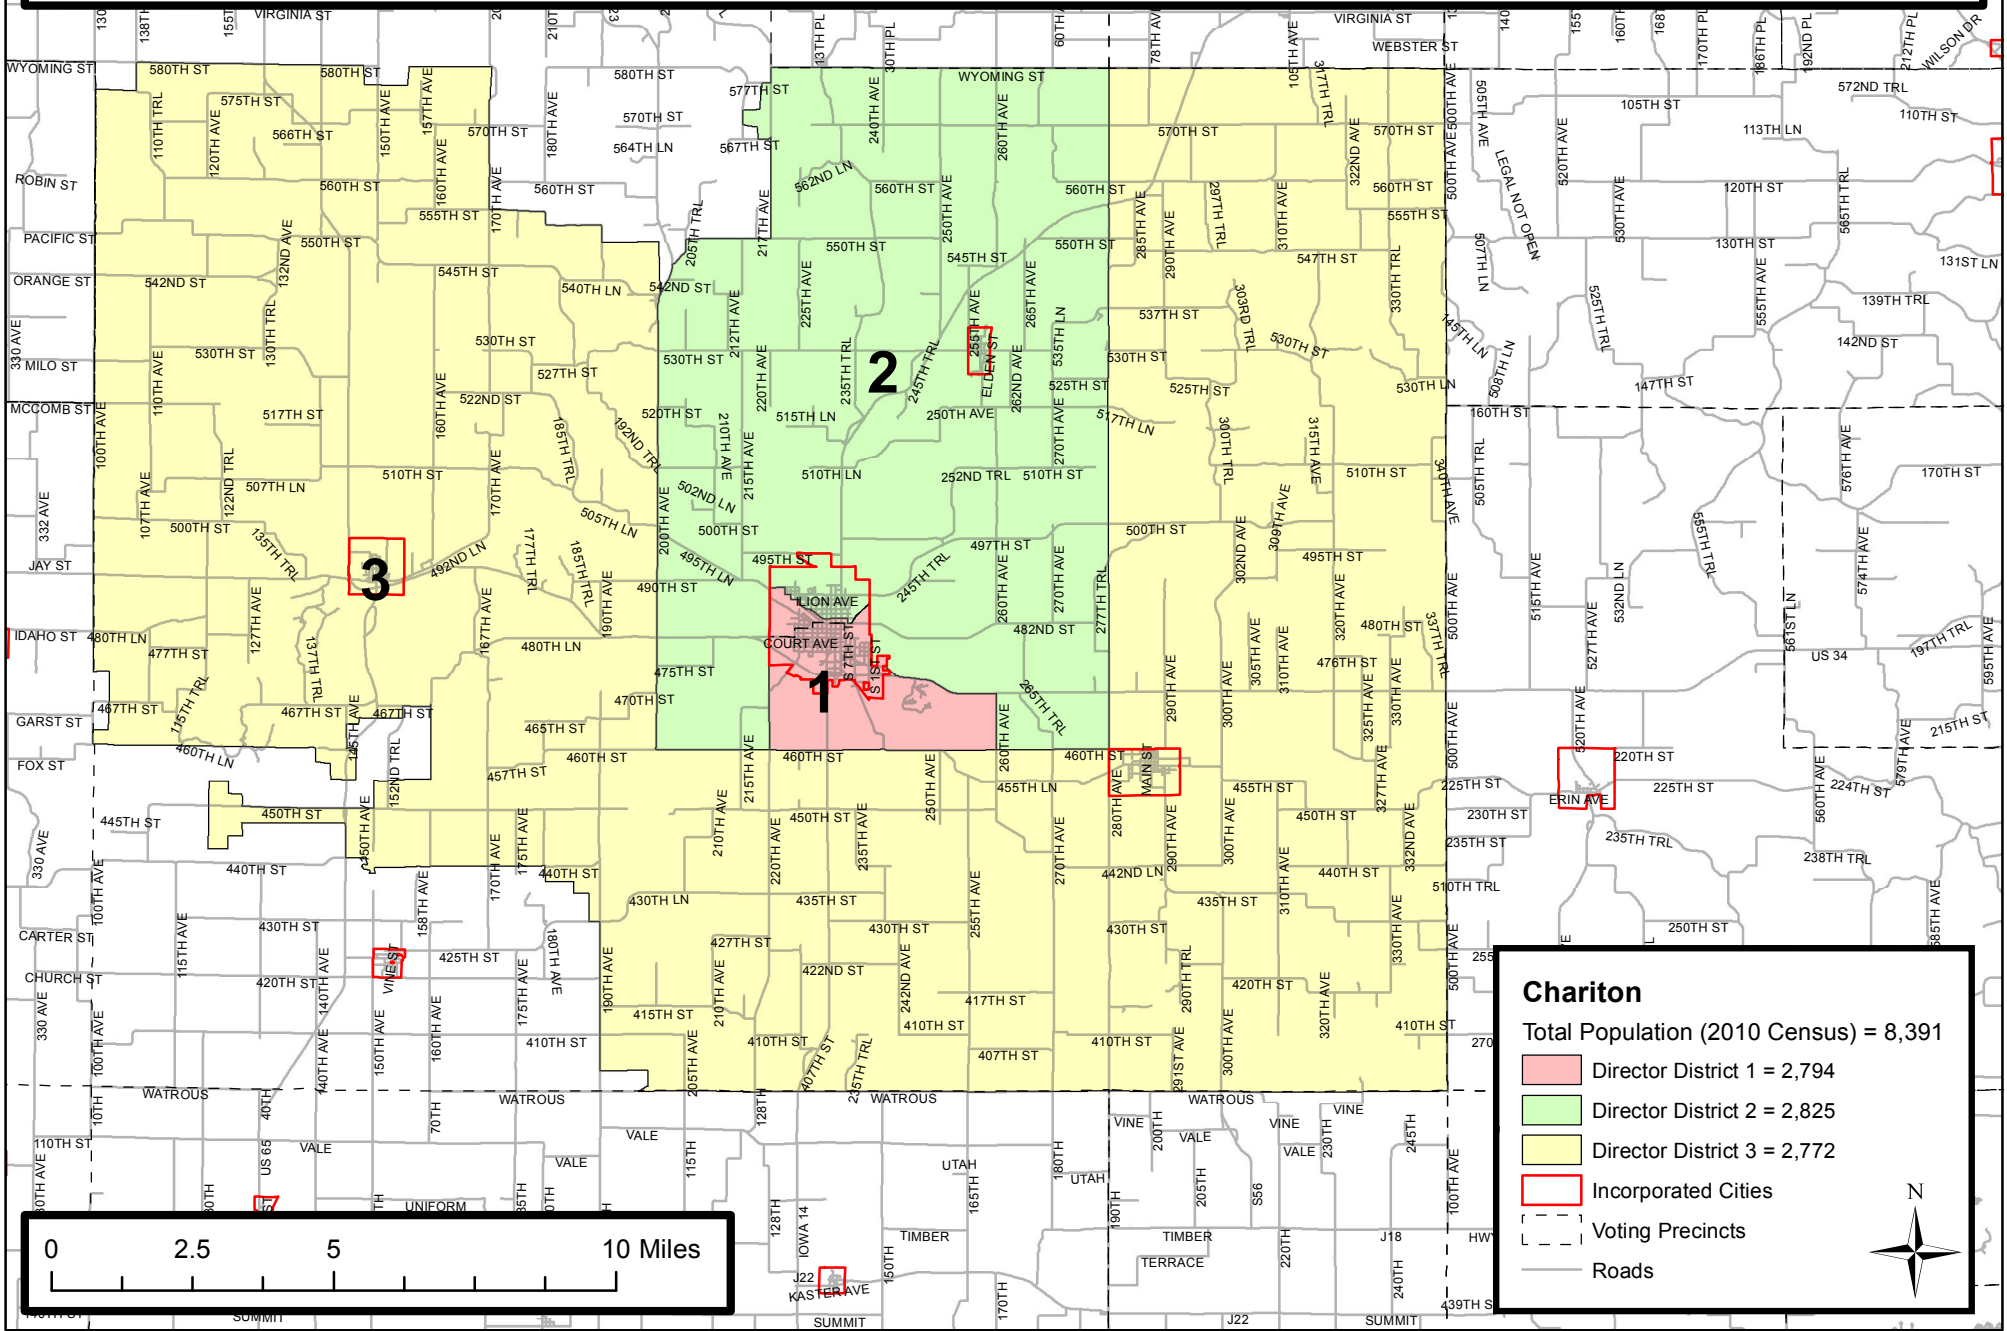

Chariton: Director District Boundaries

Based on 2010 Census Population Data- Adopted by School Board on April 10, 2012

Approved by Secretary of State on April 24, 2012

Chariton
Total Population (2010 Census) = 8,391

- Director District 1 = 2,794
- Director District 2 = 2,825
- Director District 3 = 2,772
- Incorporated Cities
- Voting Precincts
- Roads