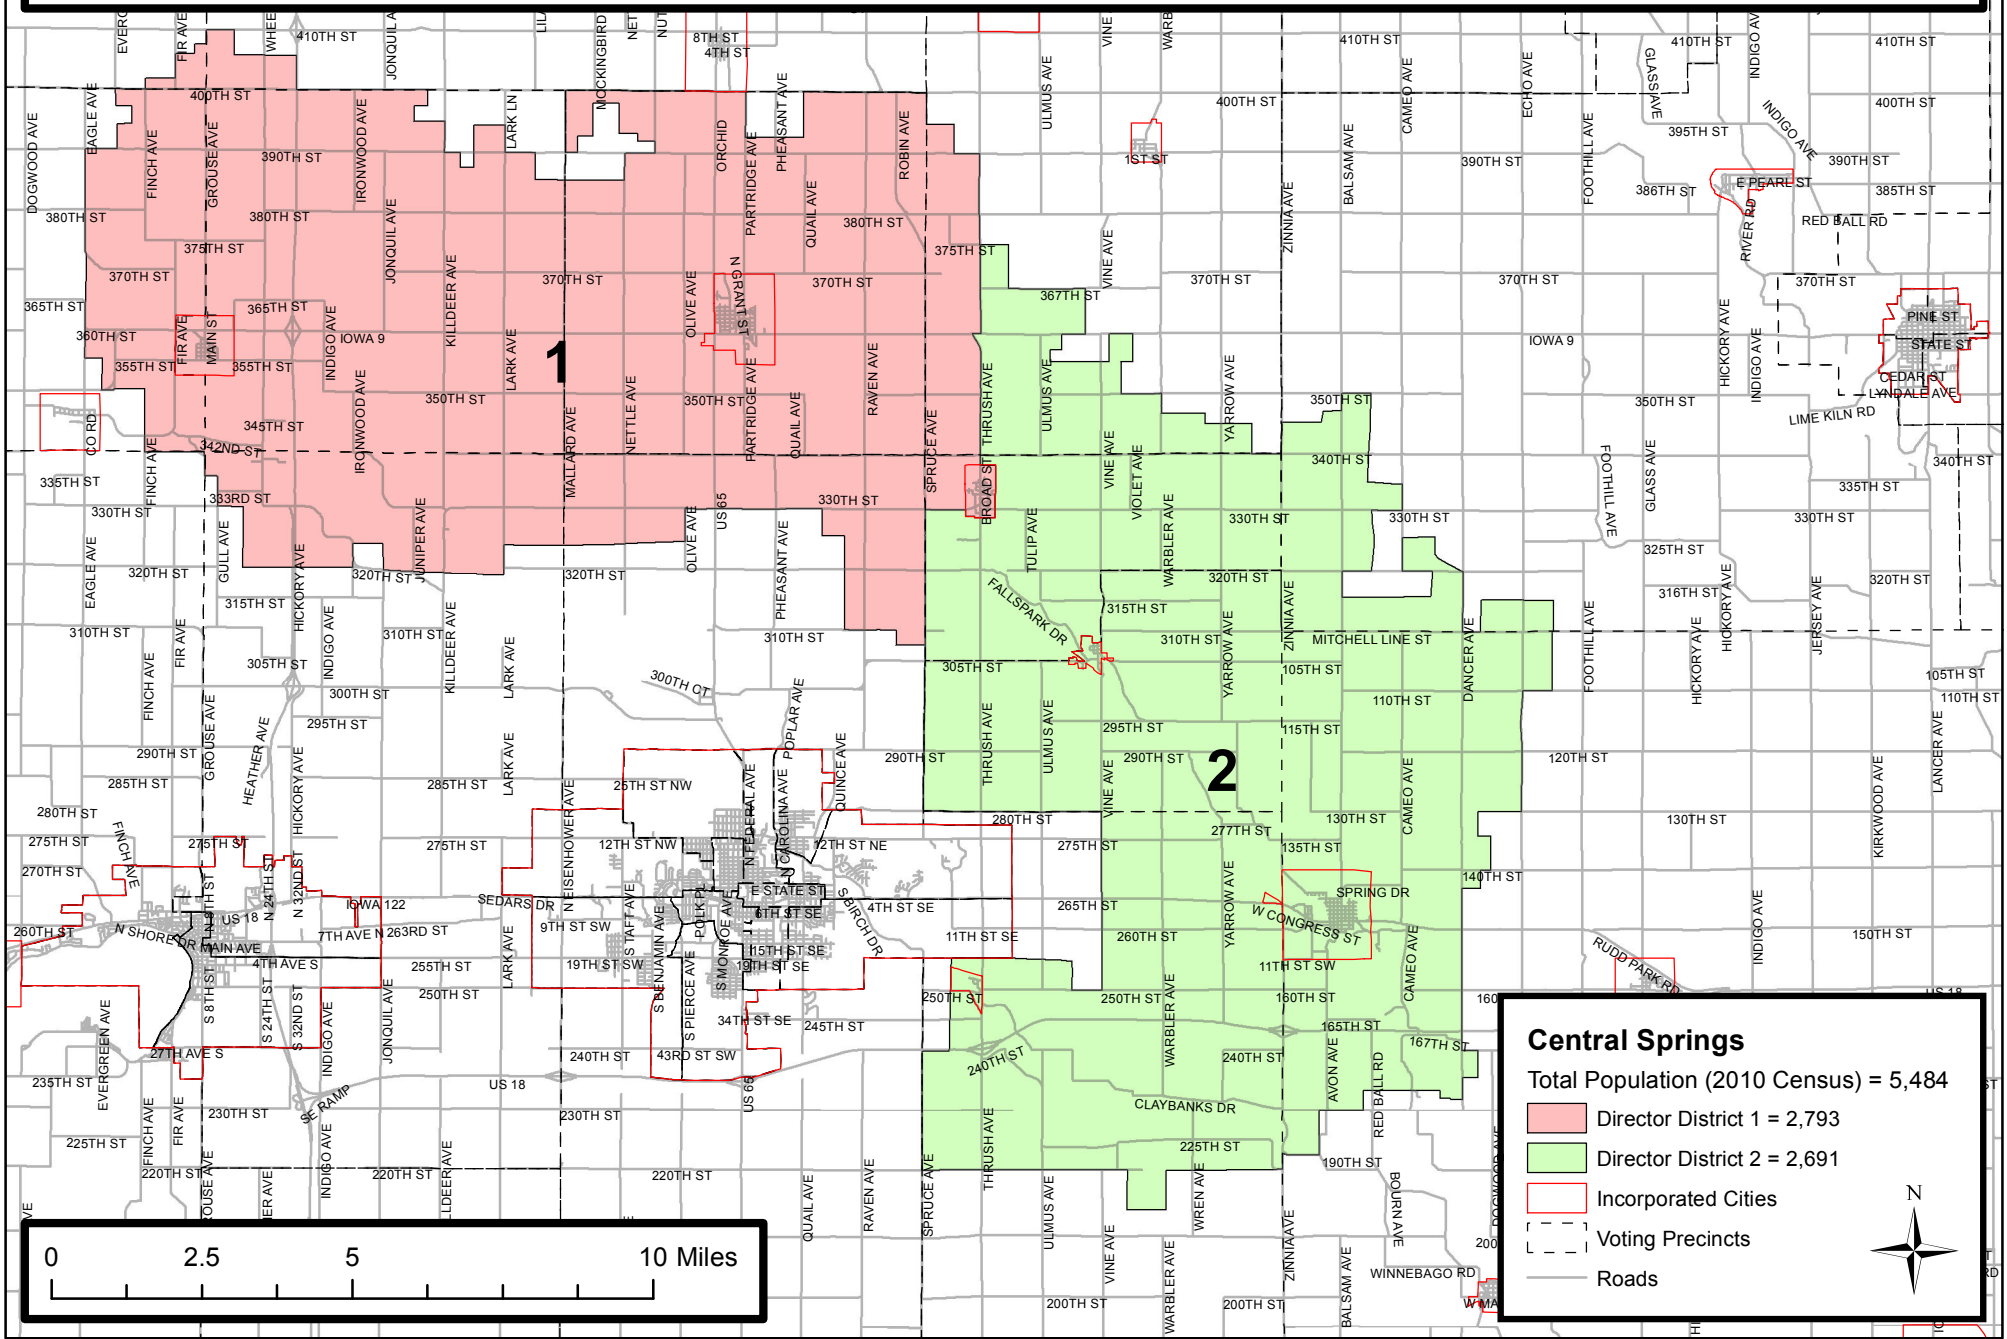

Central Springs: Director District Boundaries

Based on 2010 Census Population Data - Adopted by School Board on February 20, 2012

Approved by Secretary of State on March 6, 2012

Central Springs
Total Population (2010 Census) = 5,484

- Director District 1 = 2,793
- Director District 2 = 2,691
- Incorporated Cities
- Voting Precincts
- Roads