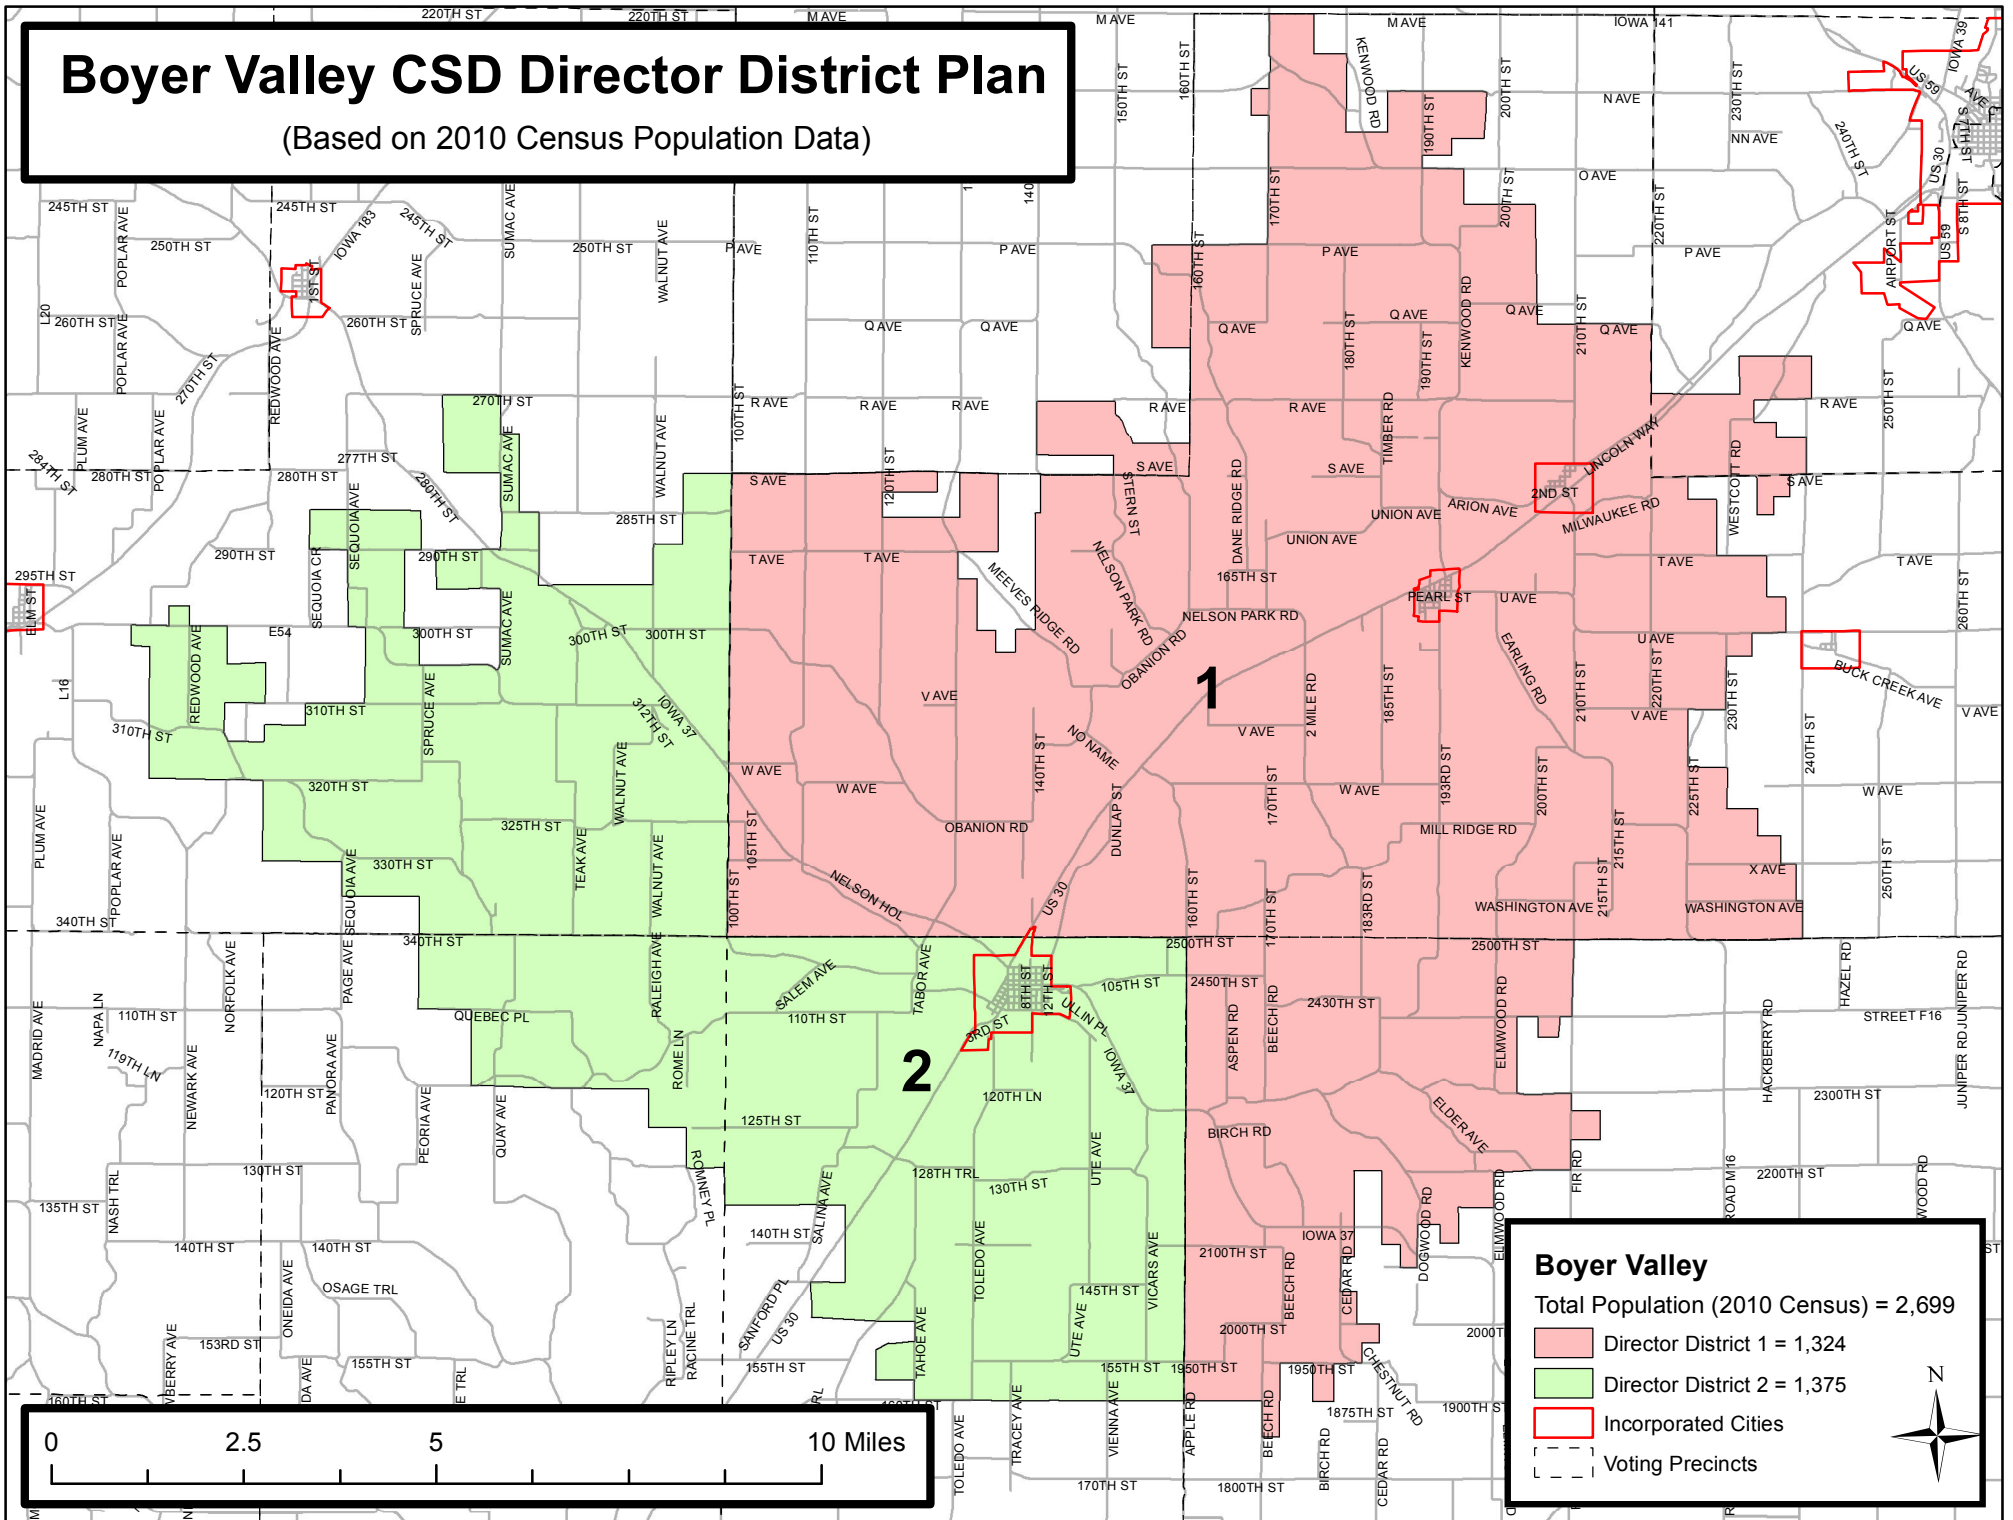

# Boyer Valley CSD Director District Plan

(Based on 2010 Census Population Data)

## Boyer Valley

Total Population (2010 Census) = 2,699

Director District 1 = 1,324

Director District 2 = 1,375

Incorporated Cities

Voting Precincts