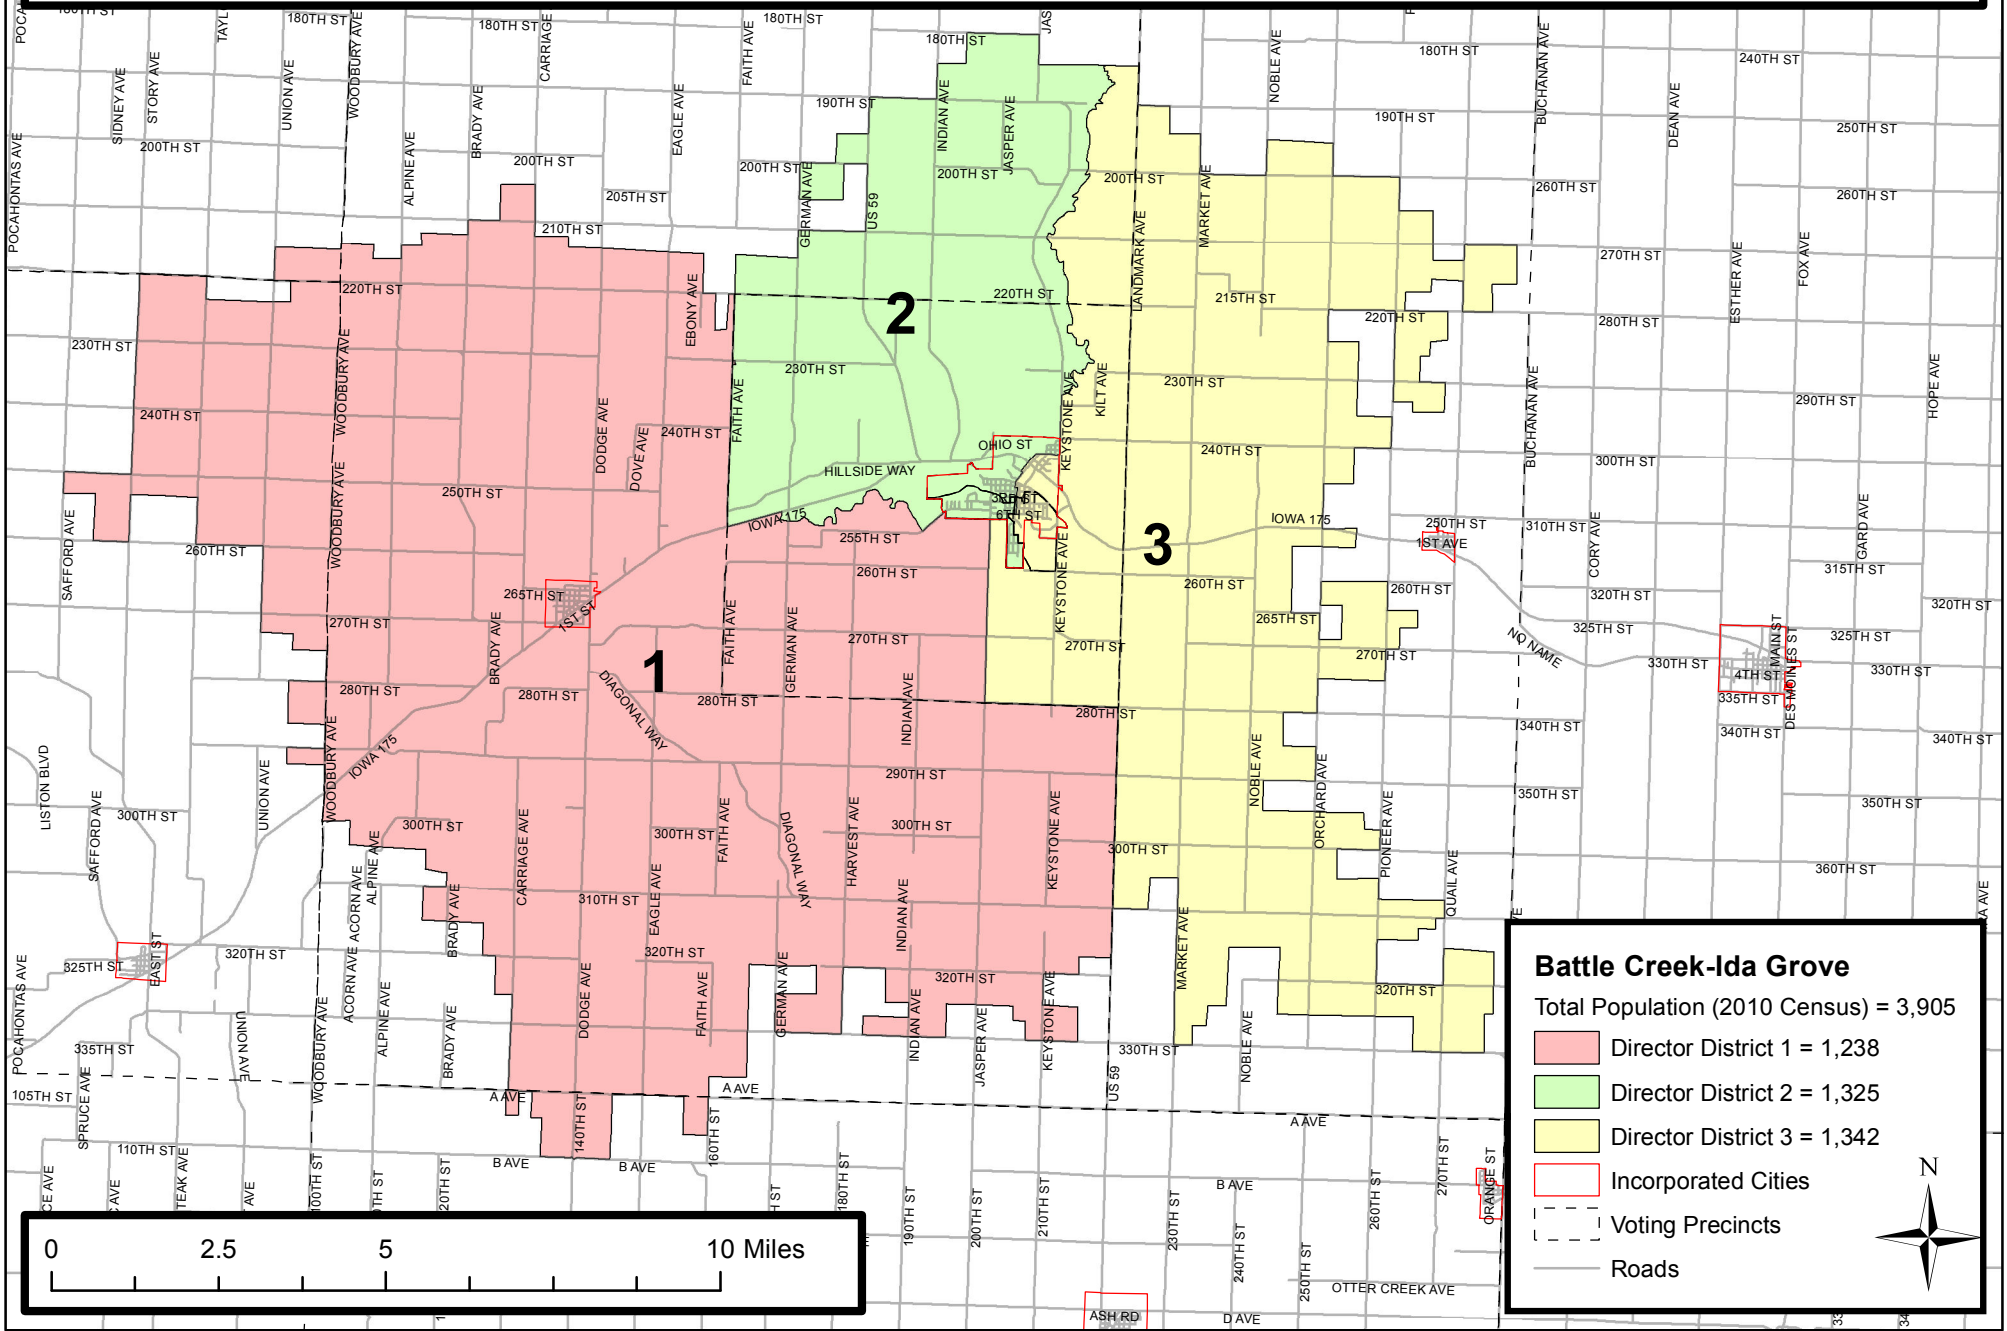

Battle Creek-Ida Grove: Director District Boundaries

Based on 2010 Census Population Data- Adopted by School Board on March 12, 2012

Approved by Secretary of State on March 28, 2012

Battle Creek-Ida Grove
Total Population (2010 Census) = 3,905

- Director District 1 = 1,238
- Director District 2 = 1,325
- Director District 3 = 1,342

Legend:

- Incorporated Cities
- Voting Precincts
- Roads