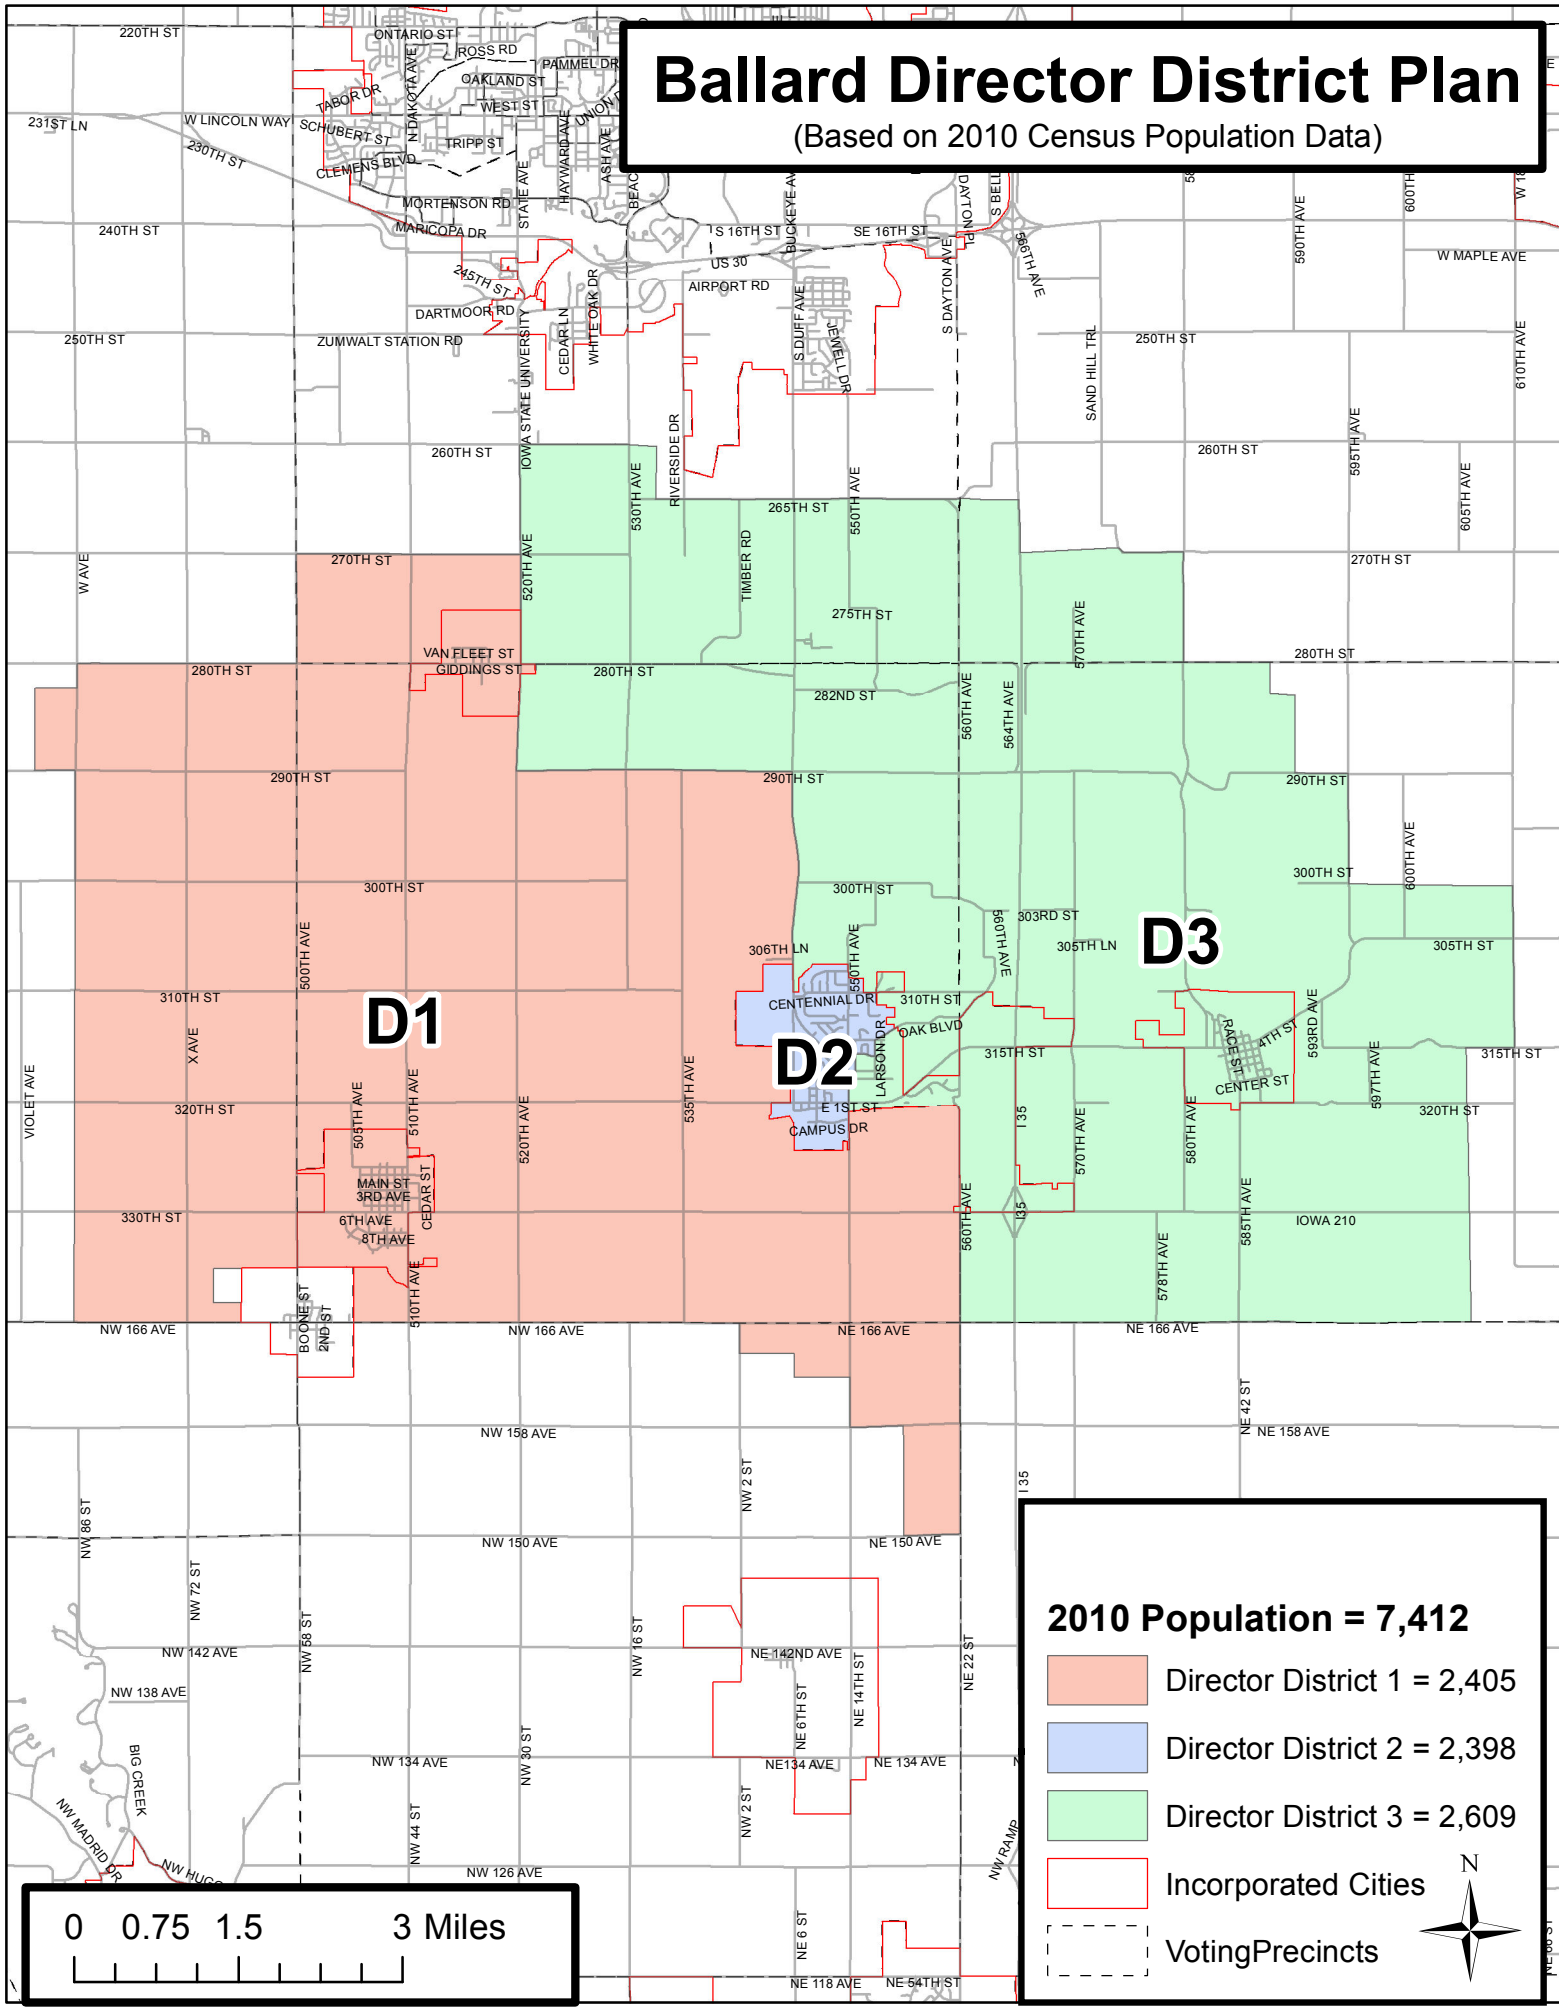

Ballard Director District Plan

(Based on 2010 Census Population Data)

2010 Population = 7,412

- Director District 1 = 2,405
- Director District 2 = 2,398
- Director District 3 = 2,609
- Incorporated Cities
- Voting Precincts