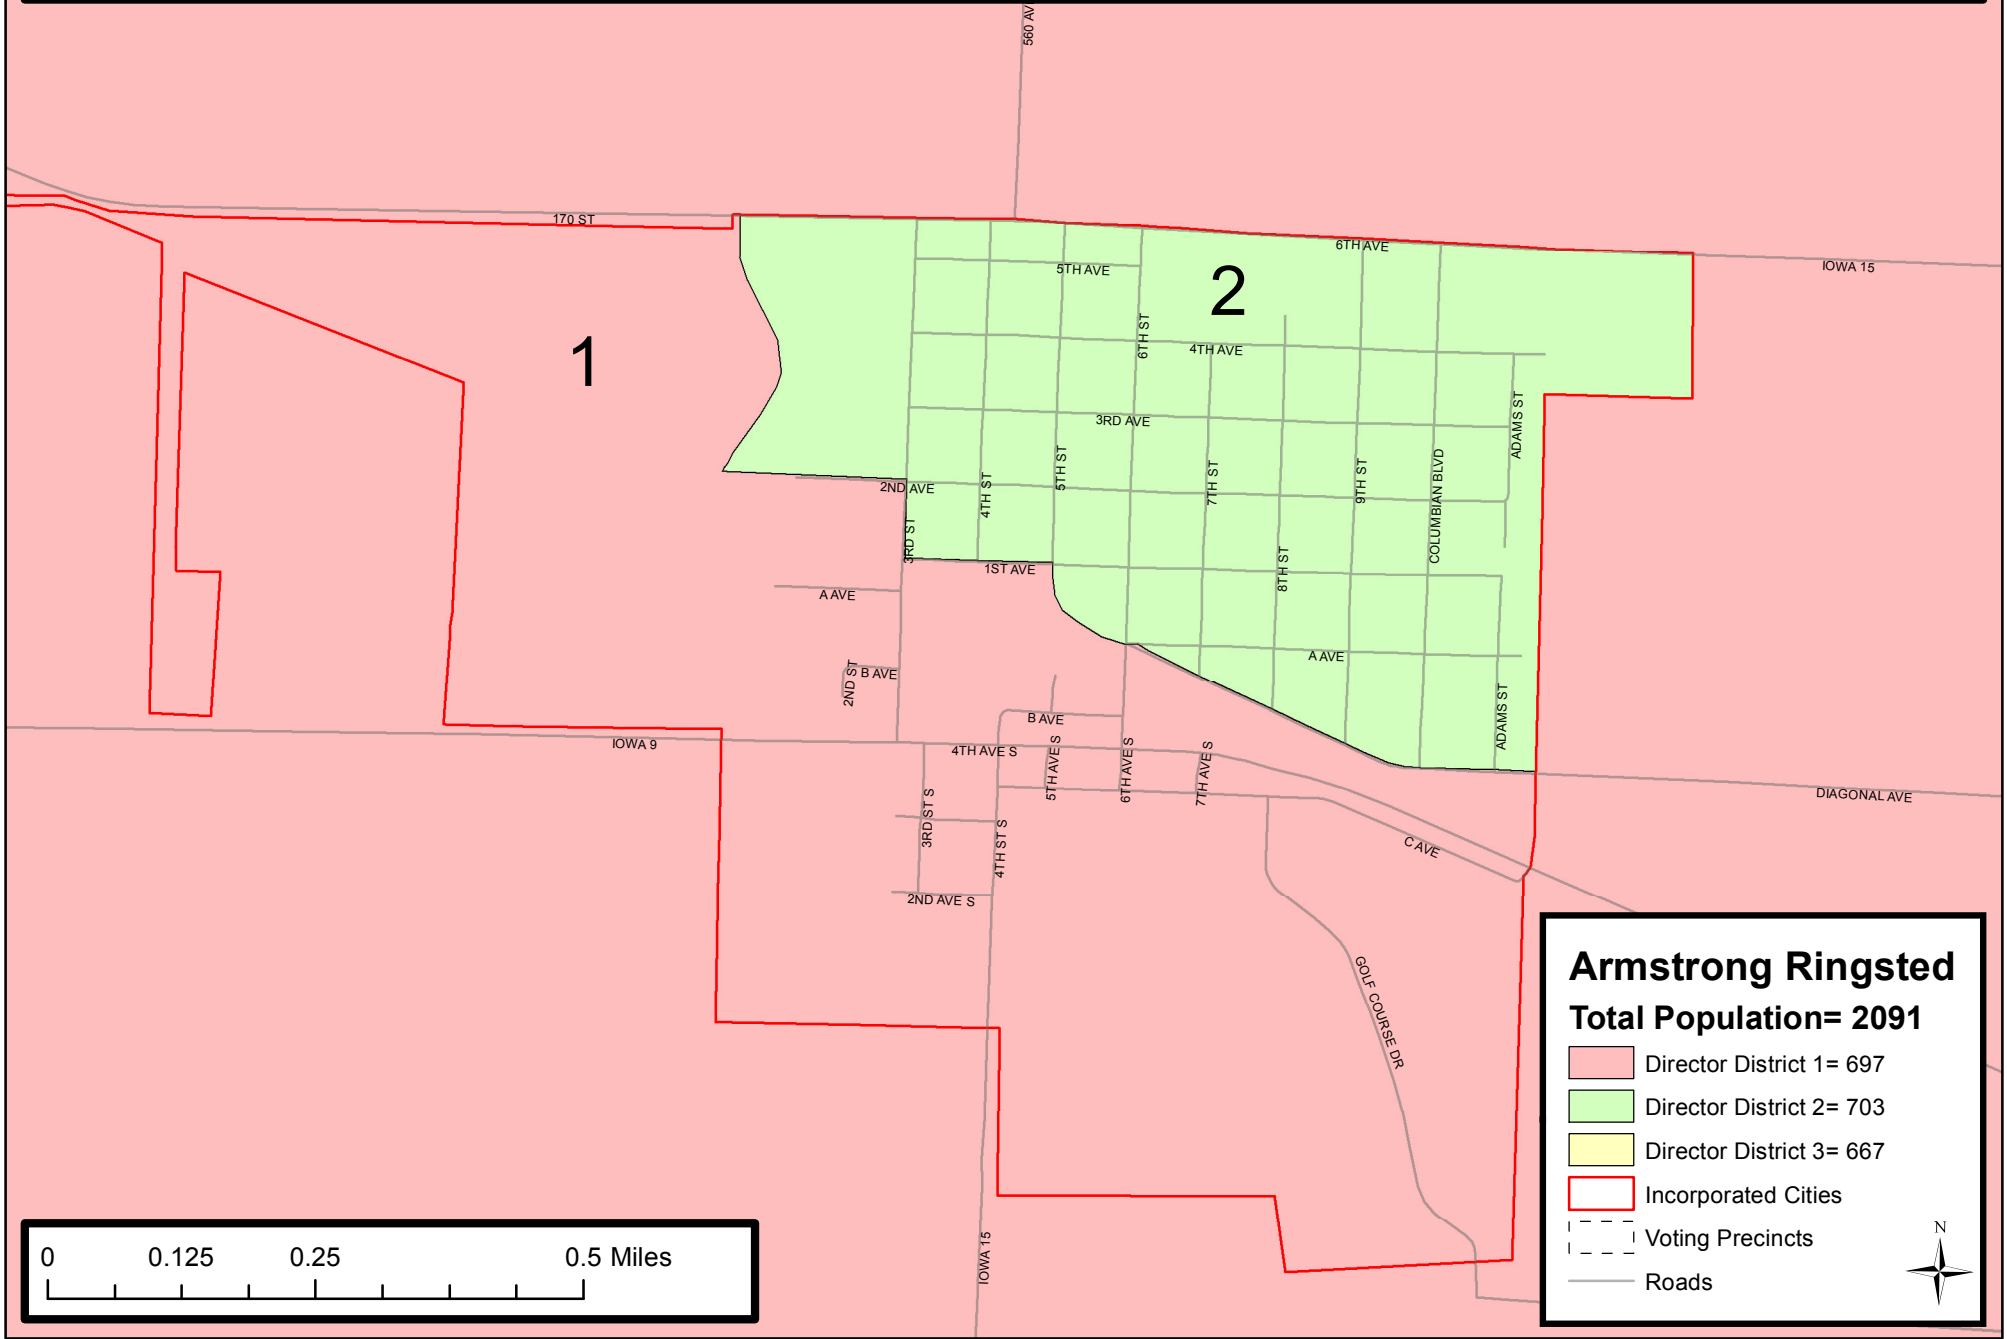

Armstrong-Ringsted: Director District Boundaries

Based on 2010 Census Population Data - Adopted by School Board on January 30, 2012
Approved by Seretary of State on May 4, 2012

Armstrong Ringsted
Total Population= 2091

- Director District 1= 697
- Director District 2= 703
- Director District 3= 667
- Incorporated Cities
- Voting Precincts
- Roads