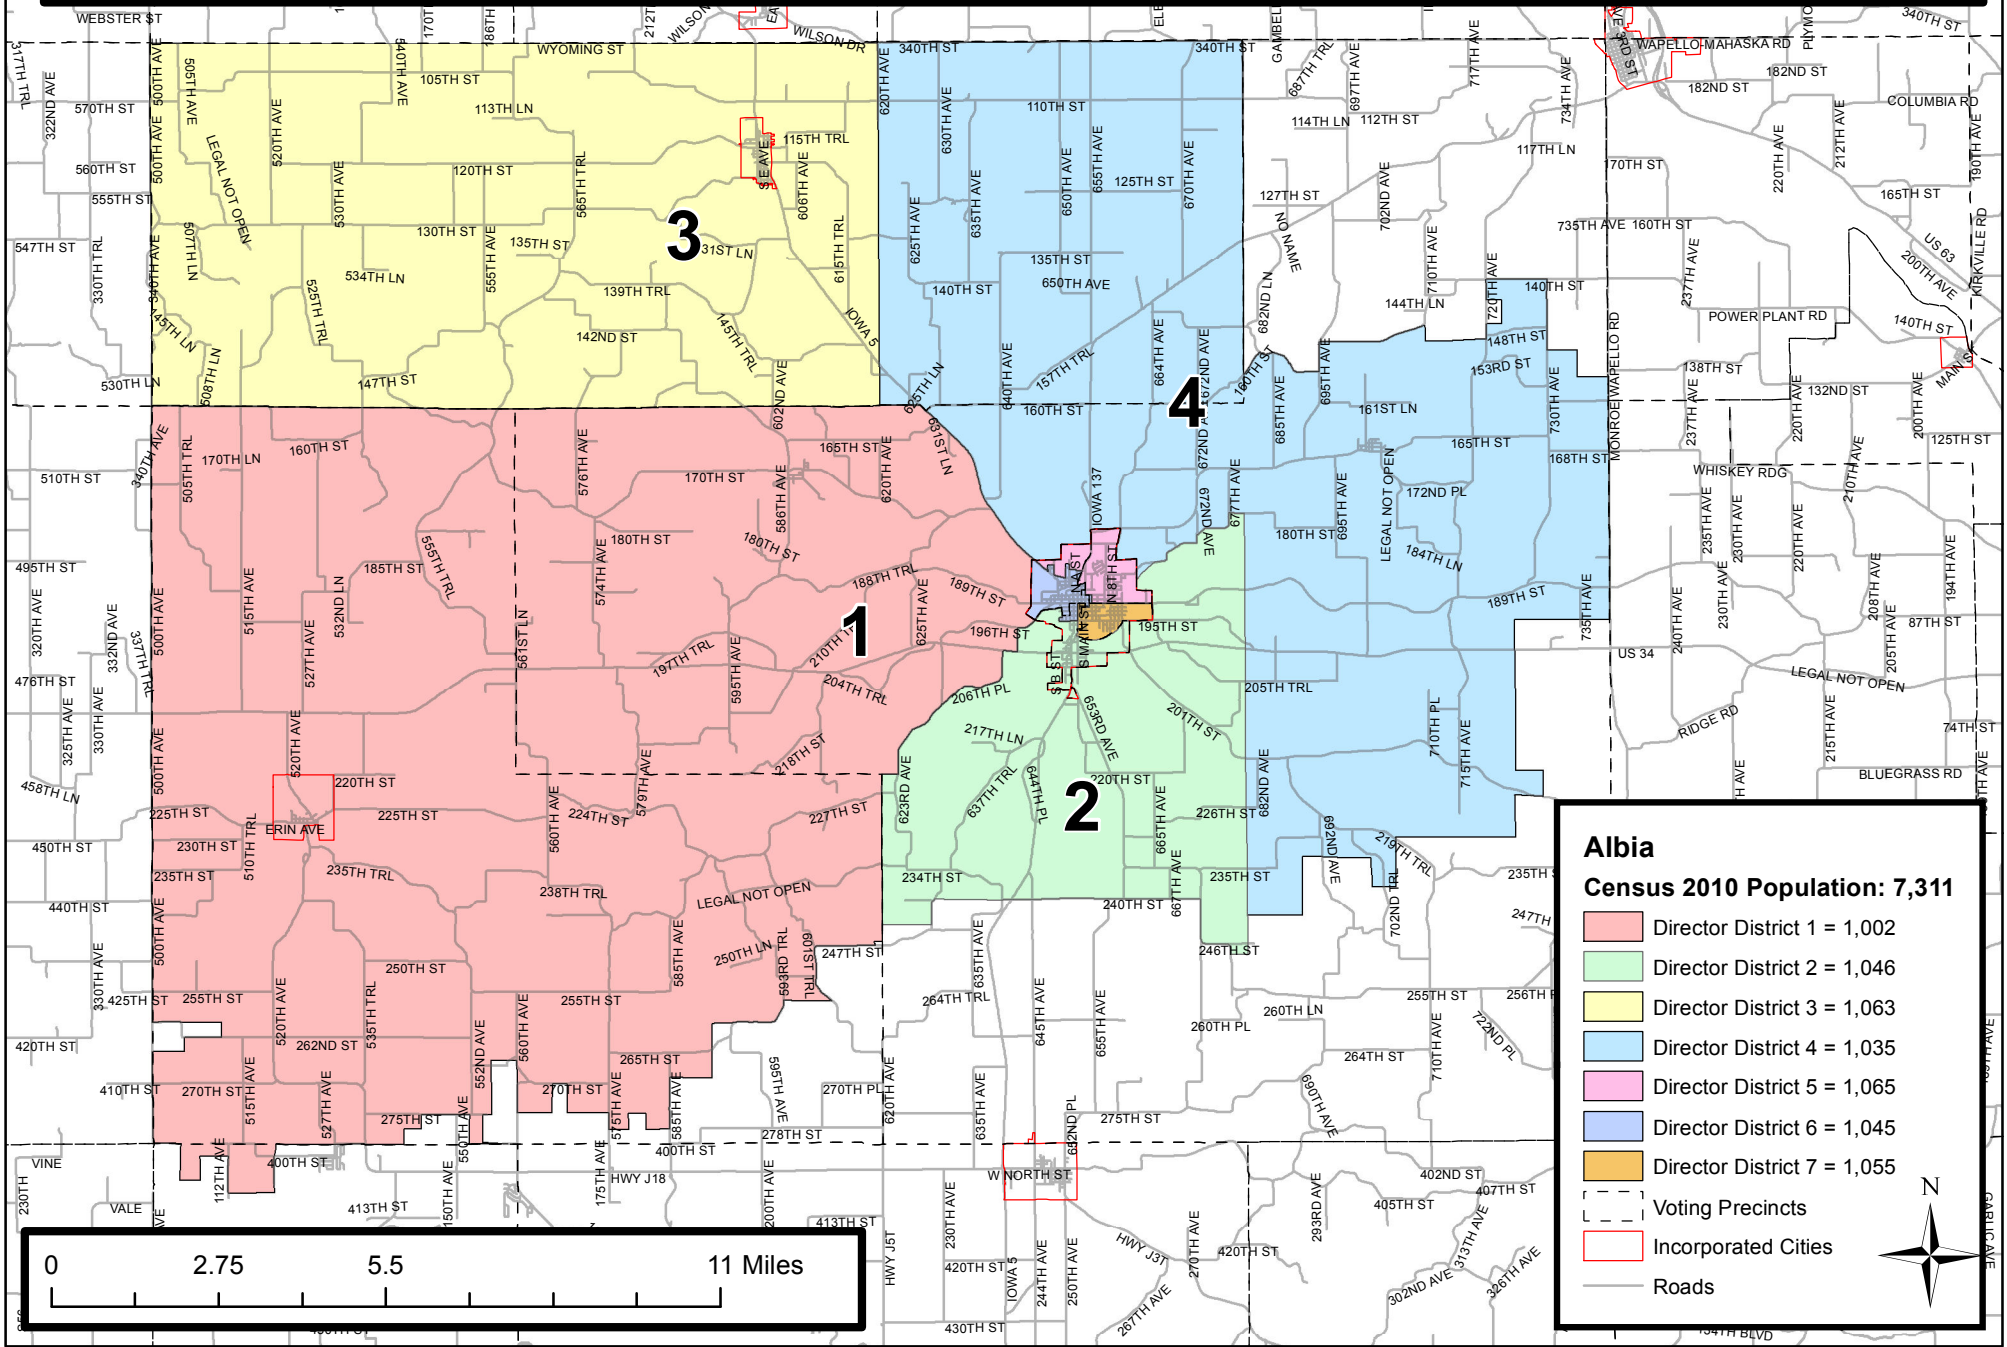

Albia Director Redistricting Plan

(Based on 2010 Census Population Data)

Albia
Census 2010 Population: 7,311

- Director District 1 = 1,002
- Director District 2 = 1,046
- Director District 3 = 1,063
- Director District 4 = 1,035
- Director District 5 = 1,065
- Director District 6 = 1,045
- Director District 7 = 1,055

--- Voting Precincts
[Red Outline] Incorporated Cities
— Roads