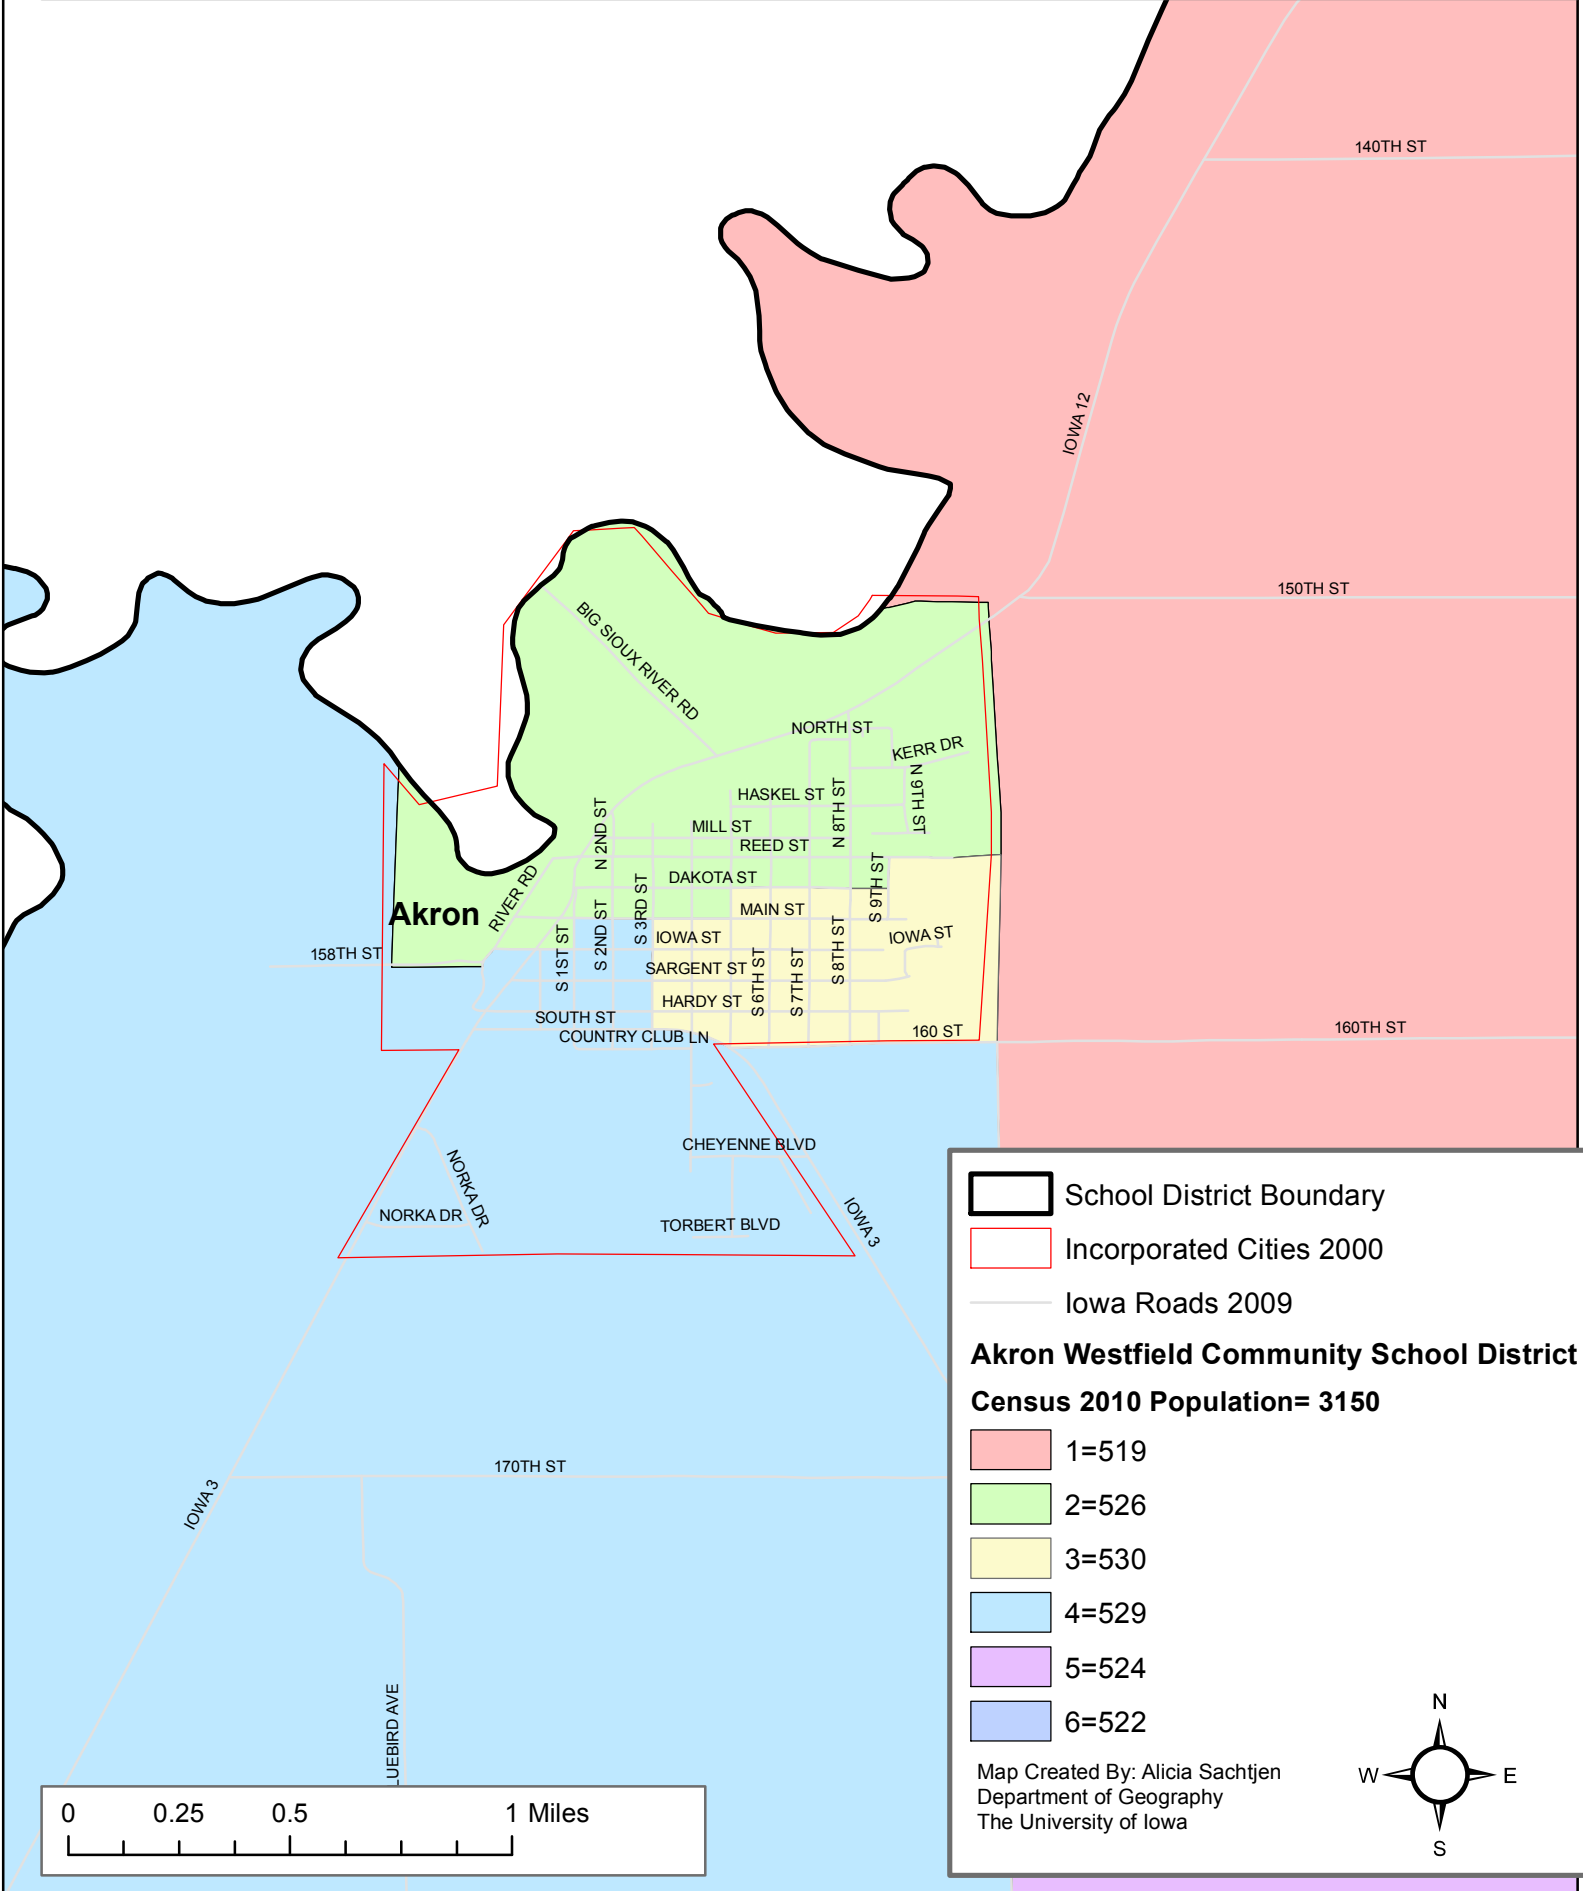

Akron Westfield Community School District: Proposed Director Districts Plan (2010 Census)

School District Boundary
 Incorporated Cities 2000
 Iowa Roads 2009

**Akron Westfield Community School District
Census 2010 Population= 3150**

	1=519
	2=526
	3=530
	4=529
	5=524
	6=522

Map Created By: Alicia Sachtjen
Department of Geography
The University of Iowa