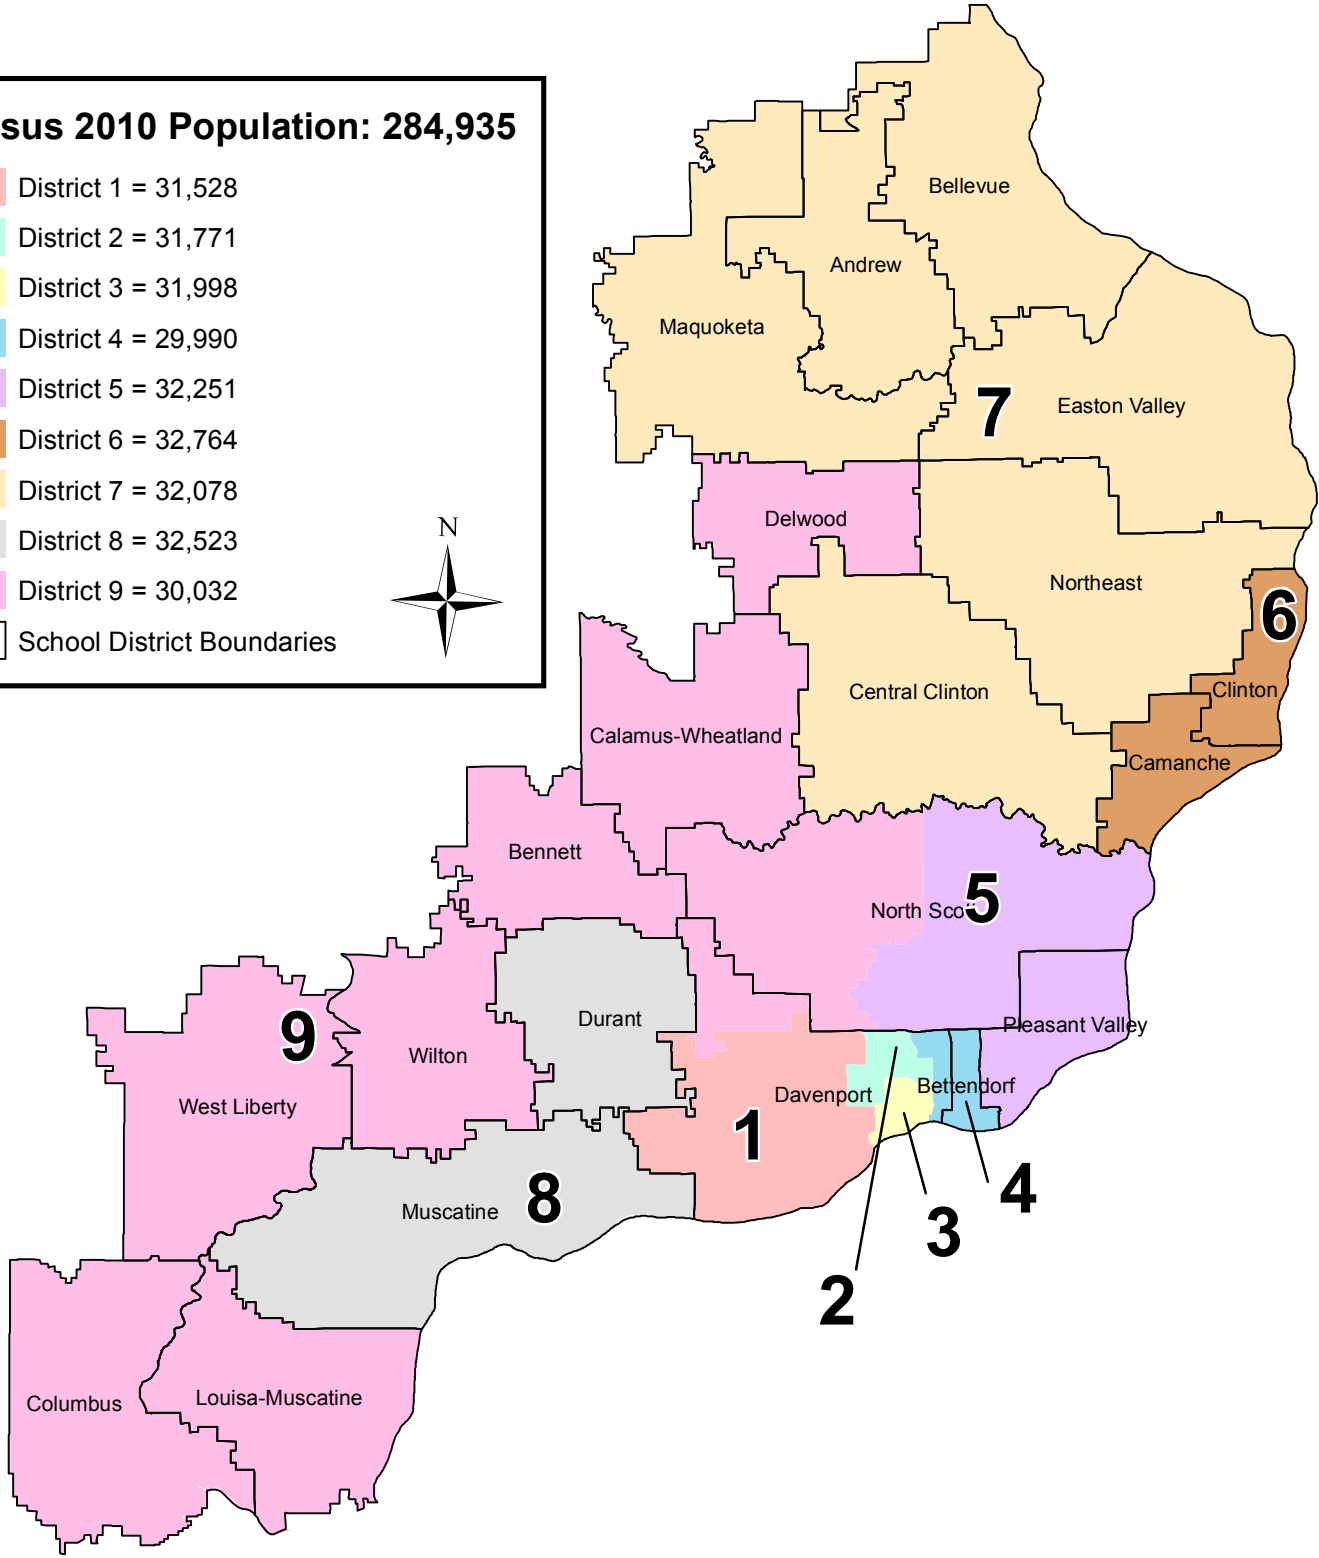

Mississippi Bend AEA: Director Districts

(Based on 2010 Census Population Data)

Census 2010 Population: 284,935

- District 1 = 31,528
- District 2 = 31,771
- District 3 = 31,998
- District 4 = 29,990
- District 5 = 32,251
- District 6 = 32,764
- District 7 = 32,078
- District 8 = 32,523
- District 9 = 30,032
- School District Boundaries

AEA

**Iowa Area
Education Agencies**
PARTNERS IN EDUCATION

**THE UNIVERSITY
OF IOWA**
DEPARTMENT OF GEOGRAPHY