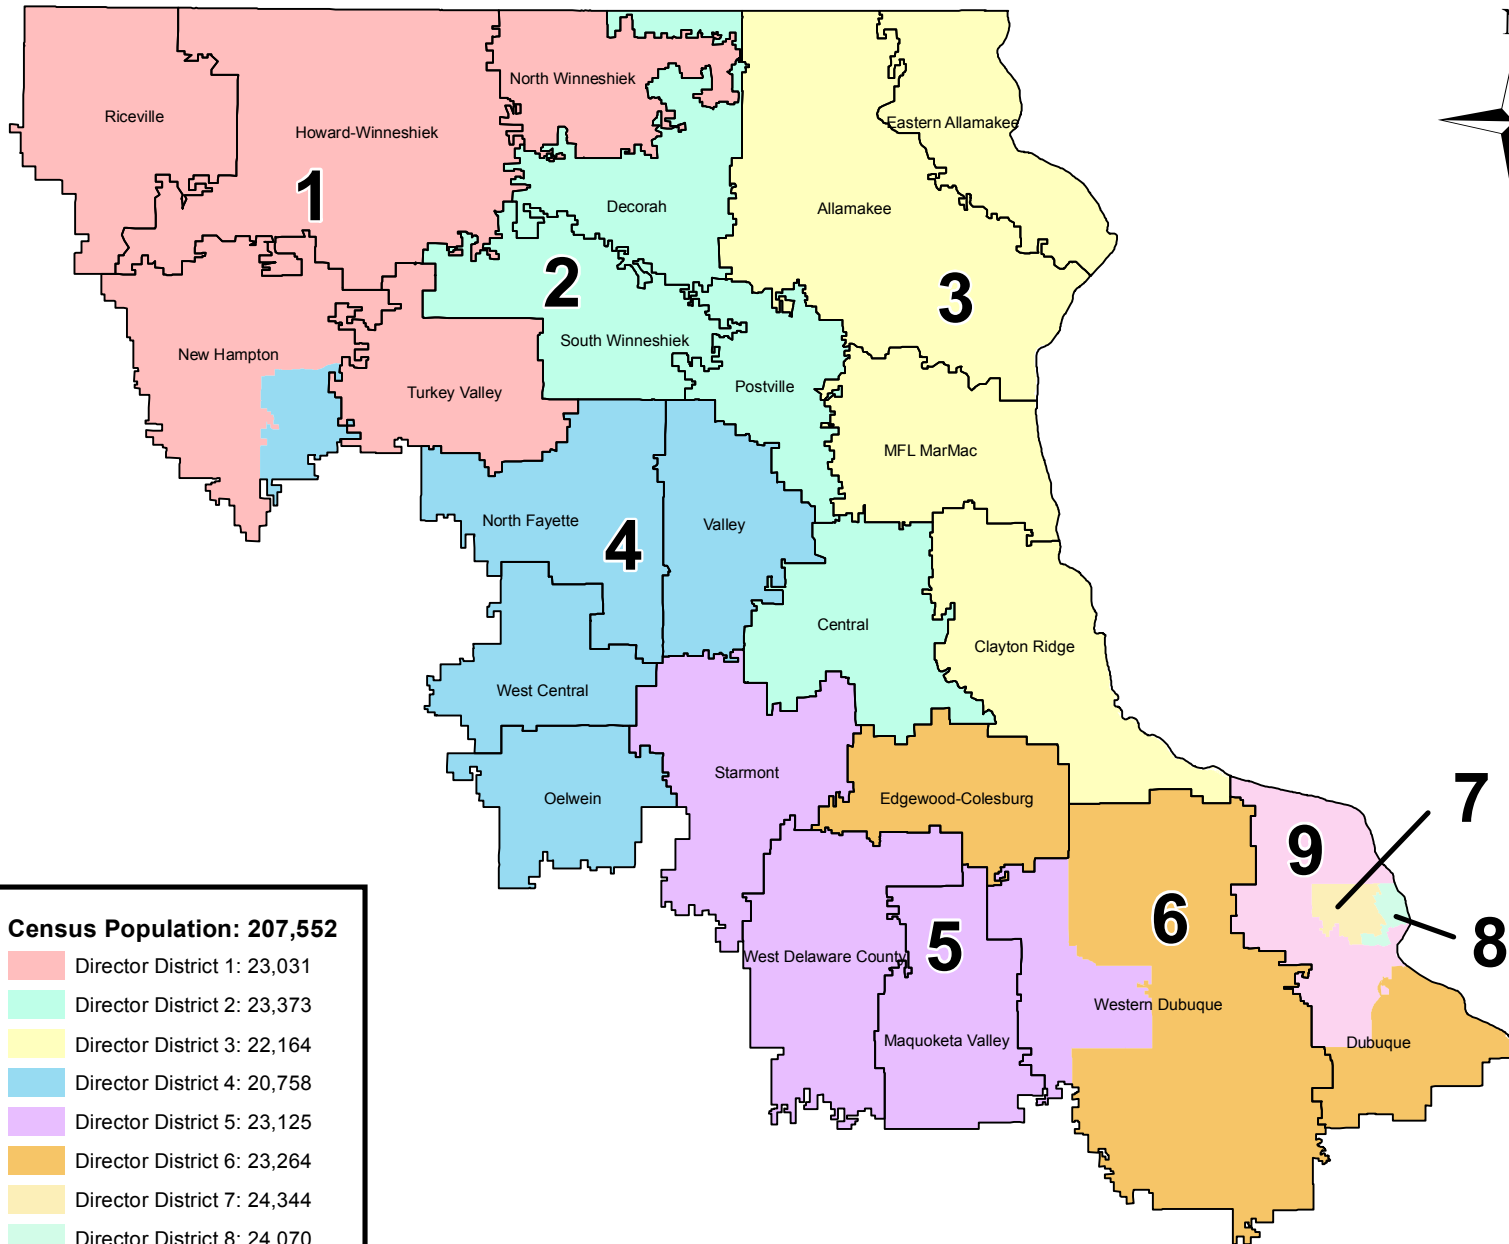

Keystone AEA: Director Districts

(Based on 2010 Census Population Data)

Census Population: 207,552

- Director District 1: 23,031
- Director District 2: 23,373
- Director District 3: 22,164
- Director District 4: 20,758
- Director District 5: 23,125
- Director District 6: 23,264
- Director District 7: 24,344
- Director District 8: 24,070
- Director District 9: 23,423
- School District Boundaries