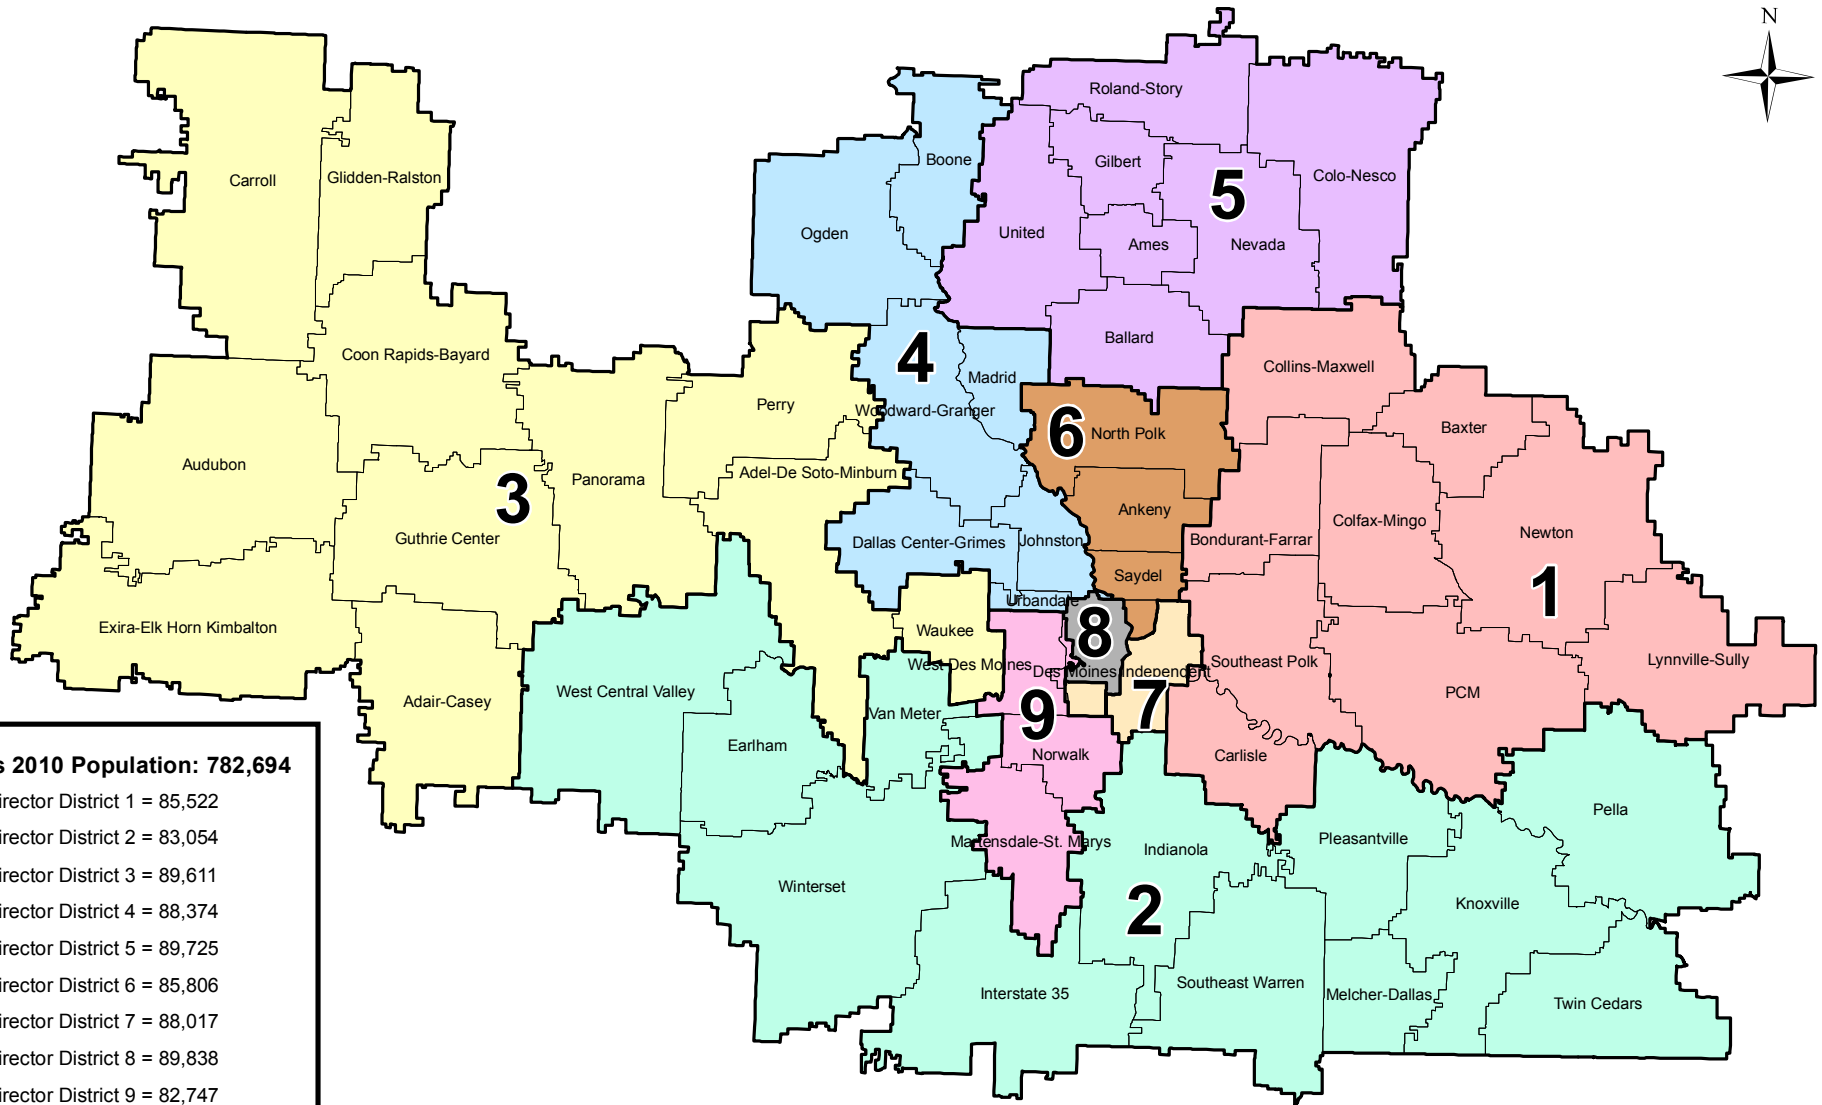

Heartland AEA: Director Districts

(Based on 2010 Census Population Data)

Census 2010 Population: 782,694

	Director District 1 = 85,522
	Director District 2 = 83,054
	Director District 3 = 89,611
	Director District 4 = 88,374
	Director District 5 = 89,725
	Director District 6 = 85,806
	Director District 7 = 88,017
	Director District 8 = 89,838
	Director District 9 = 82,747
	School District Boundaries