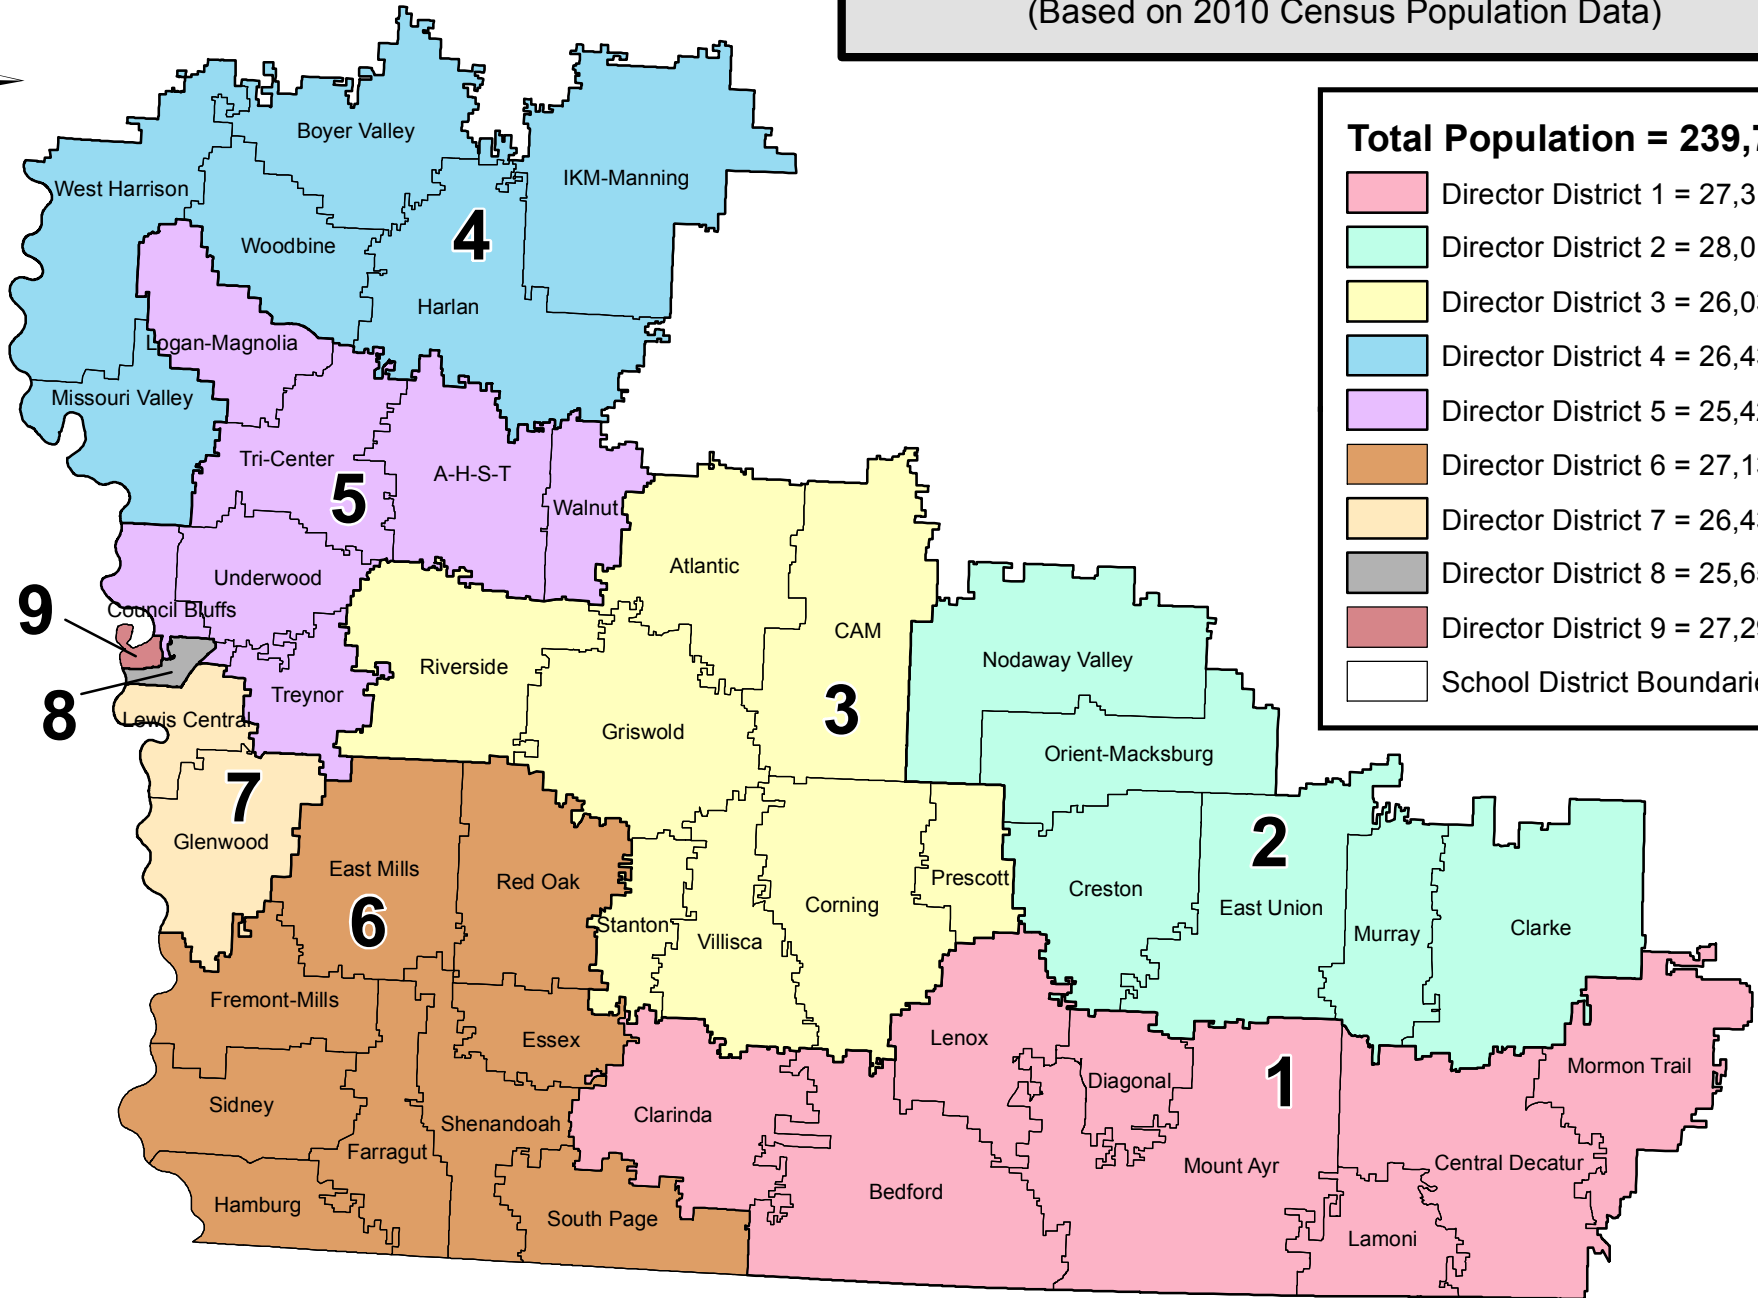

Green Hills AEA: Director Districts

(Based on 2010 Census Population Data)

Total Population = 239,745

- Director District 1 = 27,318
- Director District 2 = 28,016
- Director District 3 = 26,034
- Director District 4 = 26,430
- Director District 5 = 25,422
- Director District 6 = 27,138
- Director District 7 = 26,435
- Director District 8 = 25,653
- Director District 9 = 27,299
- School District Boundaries