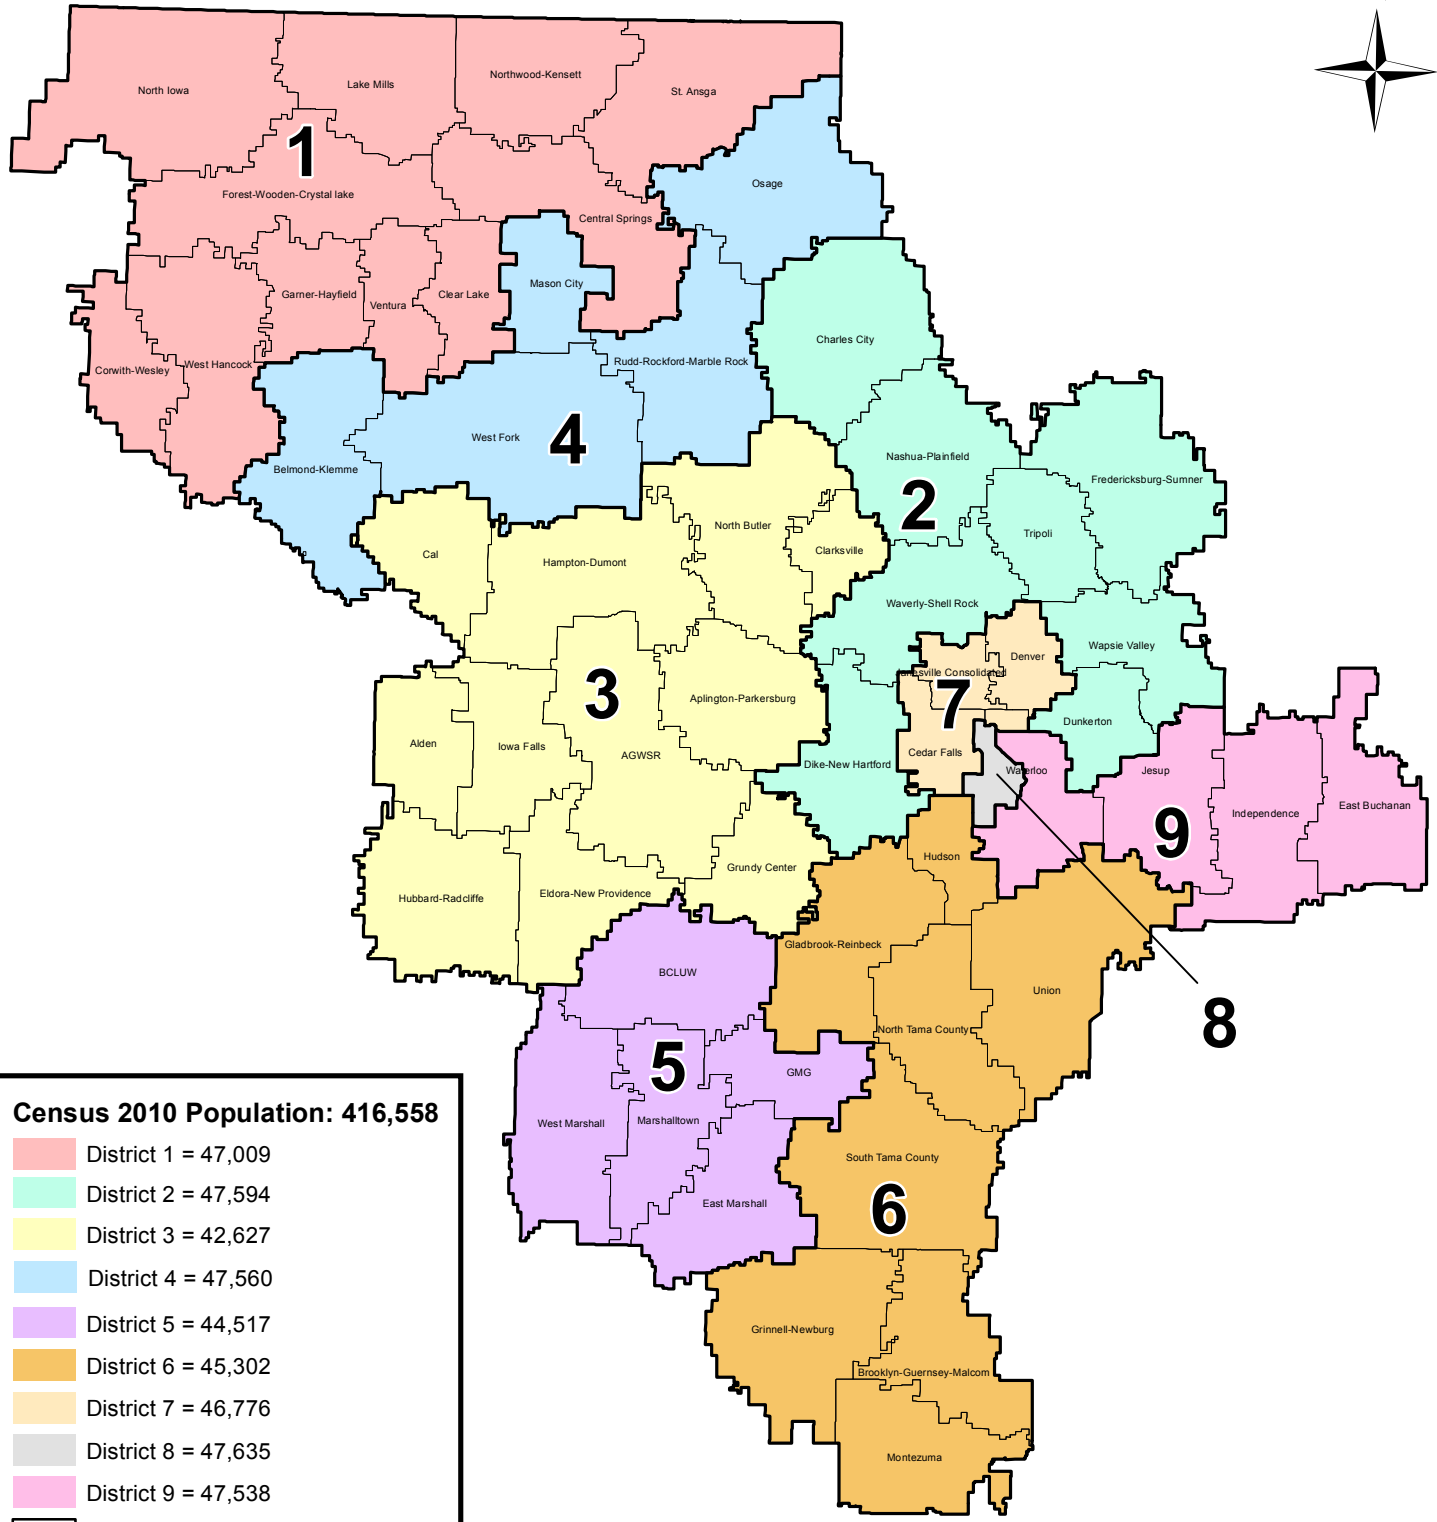

AEA267 AEA: Director Districts

(Based on 2010 Census Population Data)

Census 2010 Population: 416,558

■	District 1 = 47,009
■	District 2 = 47,594
■	District 3 = 42,627
■	District 4 = 47,560
■	District 5 = 44,517
■	District 6 = 45,302
■	District 7 = 46,776
■	District 8 = 47,635
■	District 9 = 47,538
	School District Boundaries