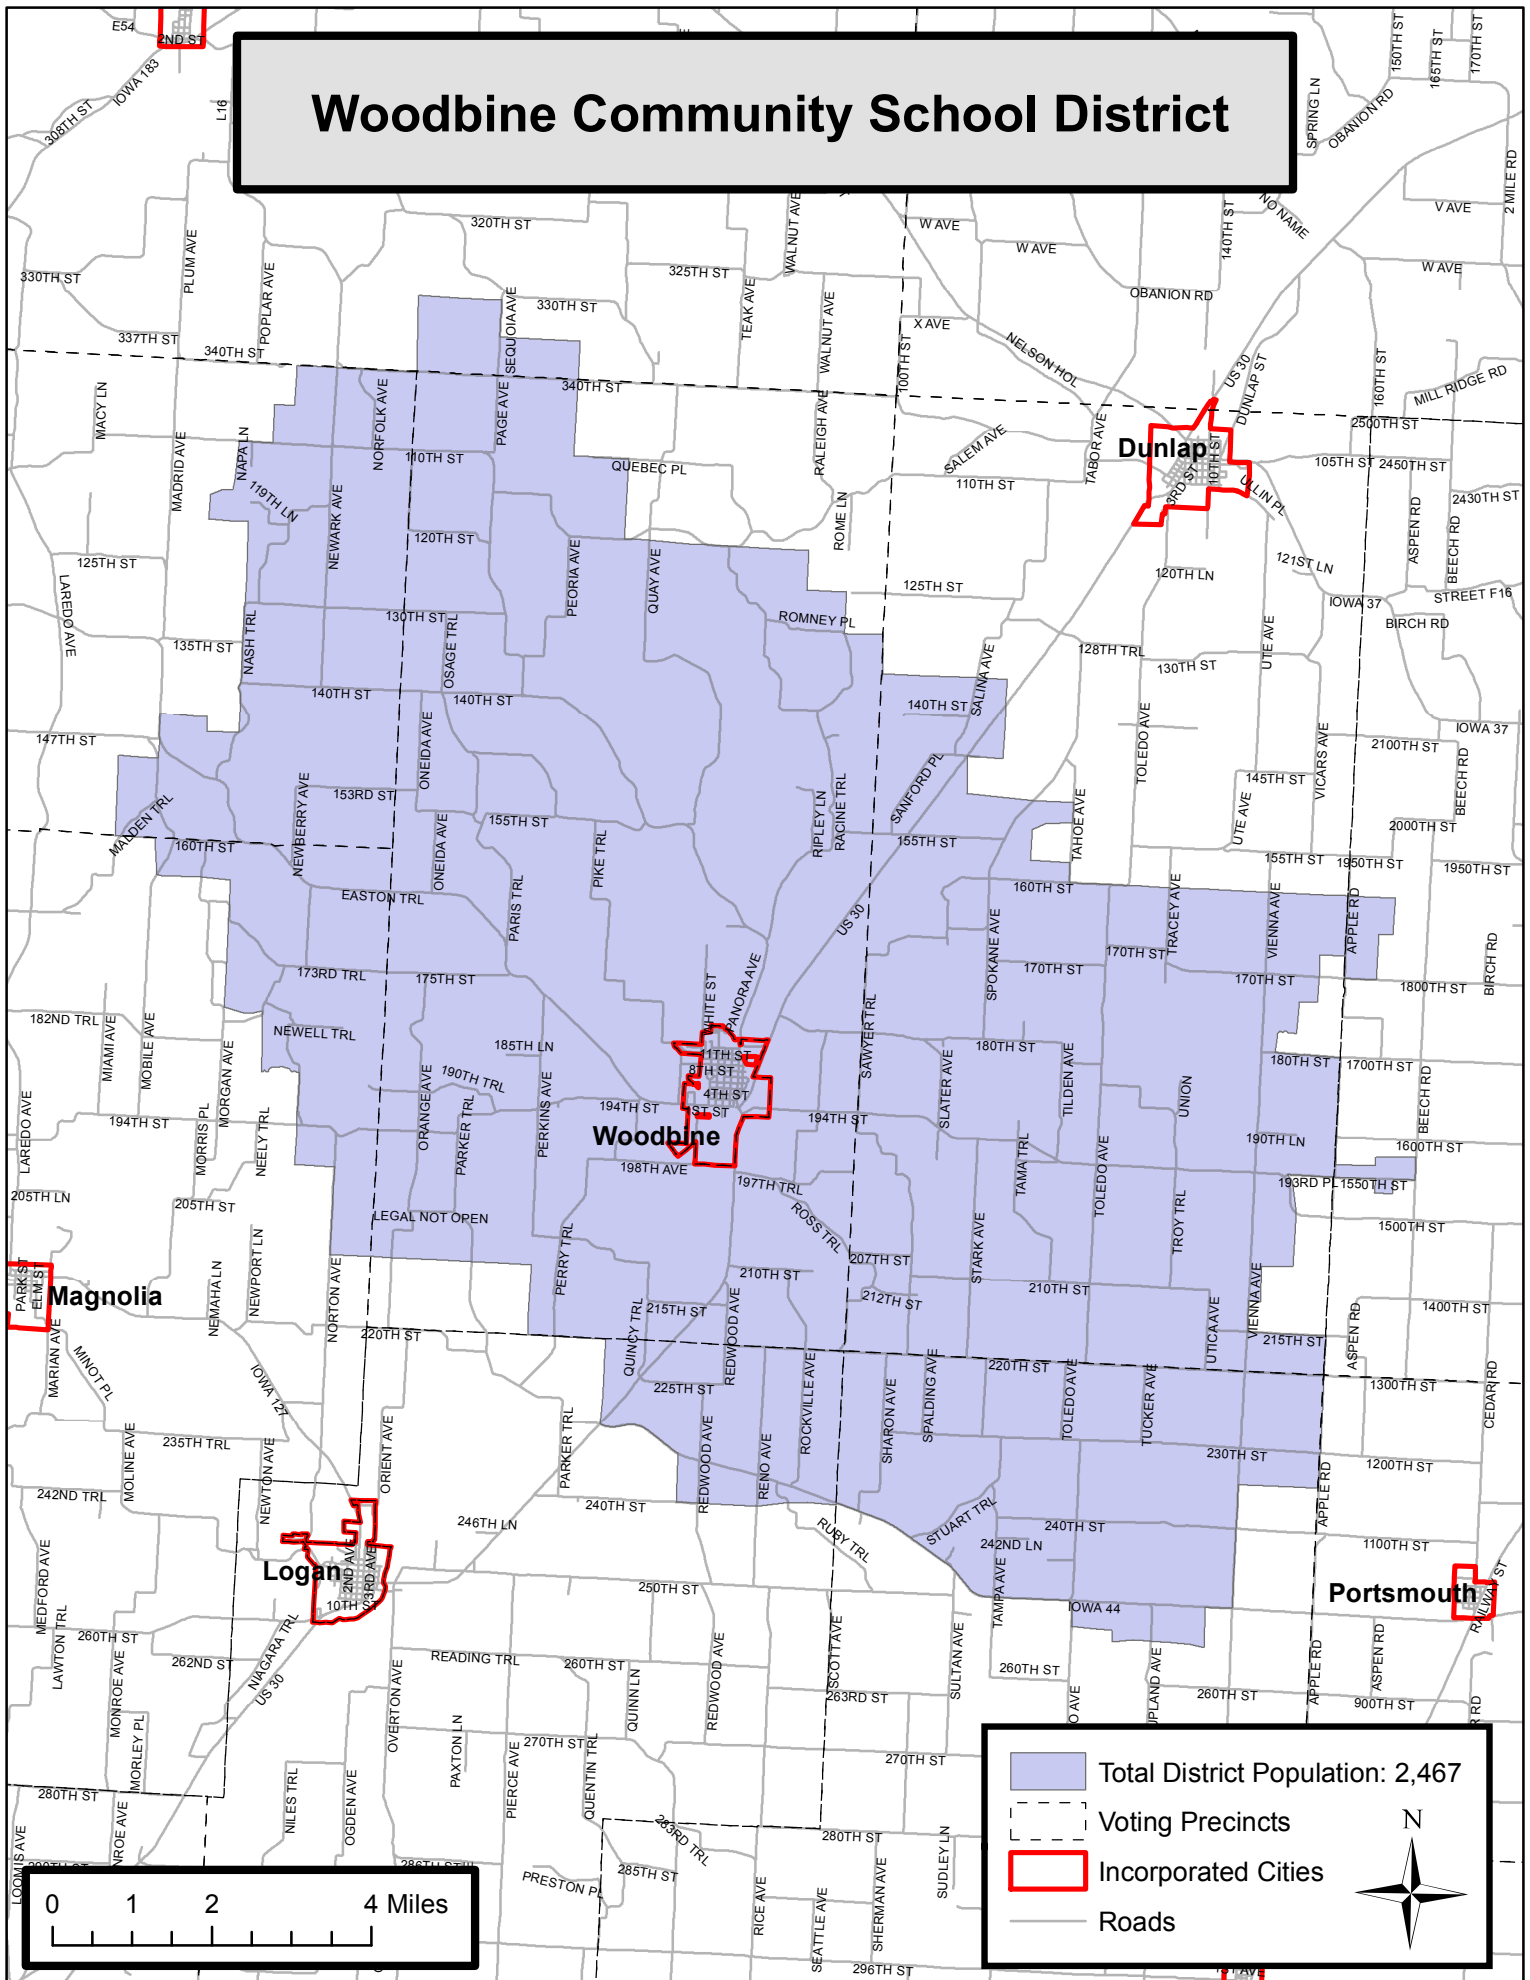

Woodbine Community School District

- Total District Population: 2,467
- Voting Precincts
- Incorporated Cities
- Roads