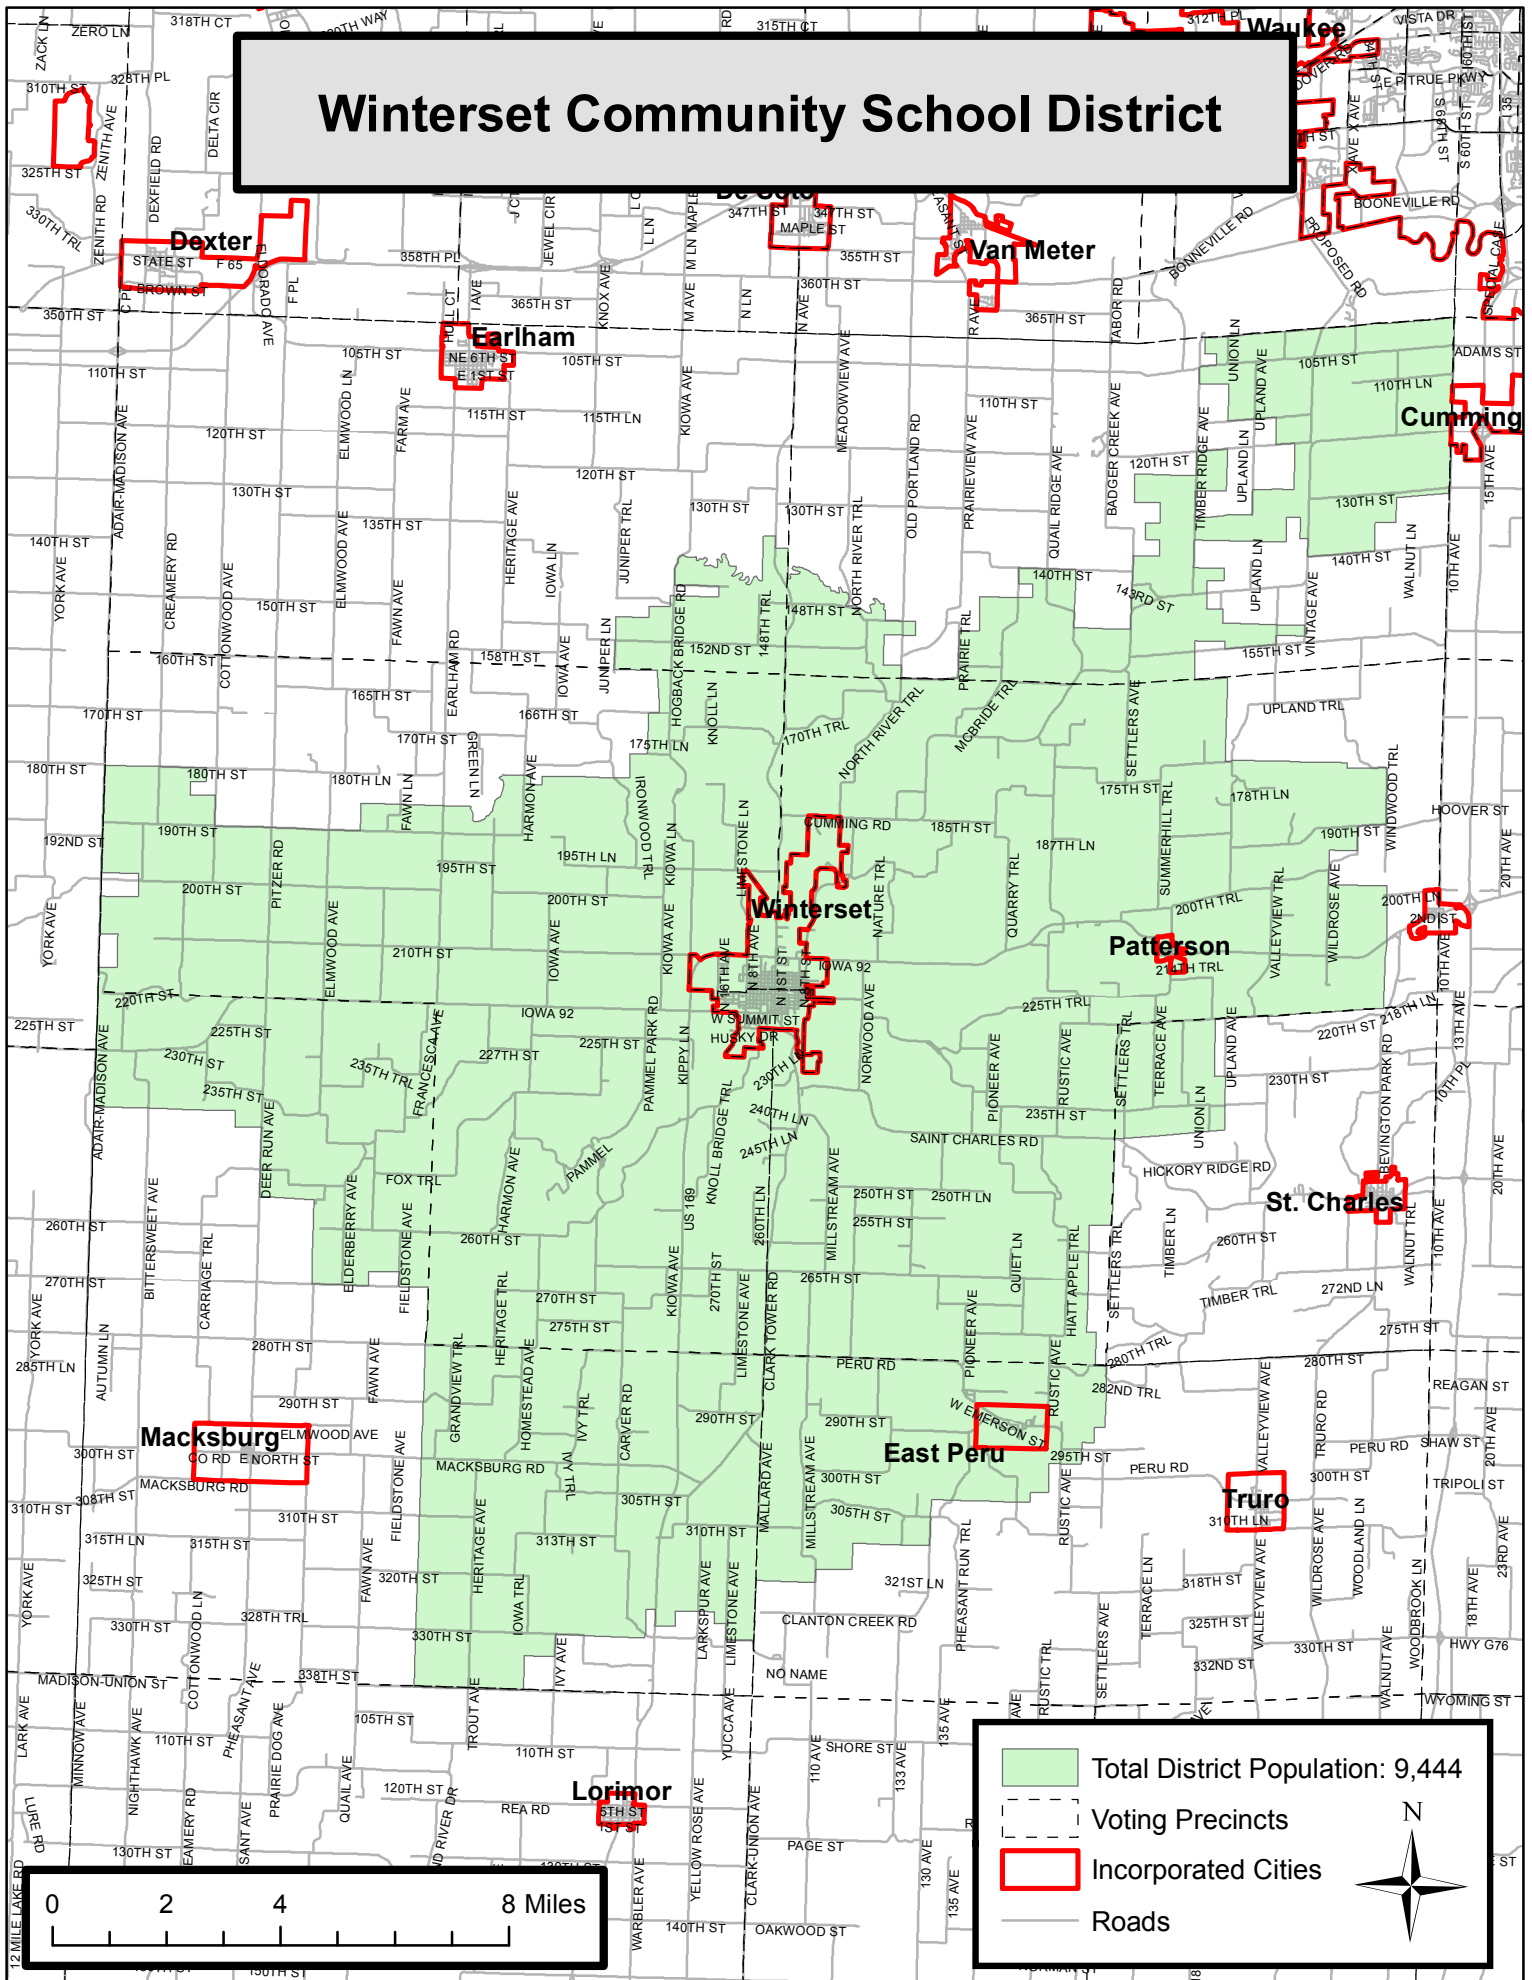

Winterset Community School District

- Total District Population: 9,444
- Voting Precincts
- Incorporated Cities
- Roads