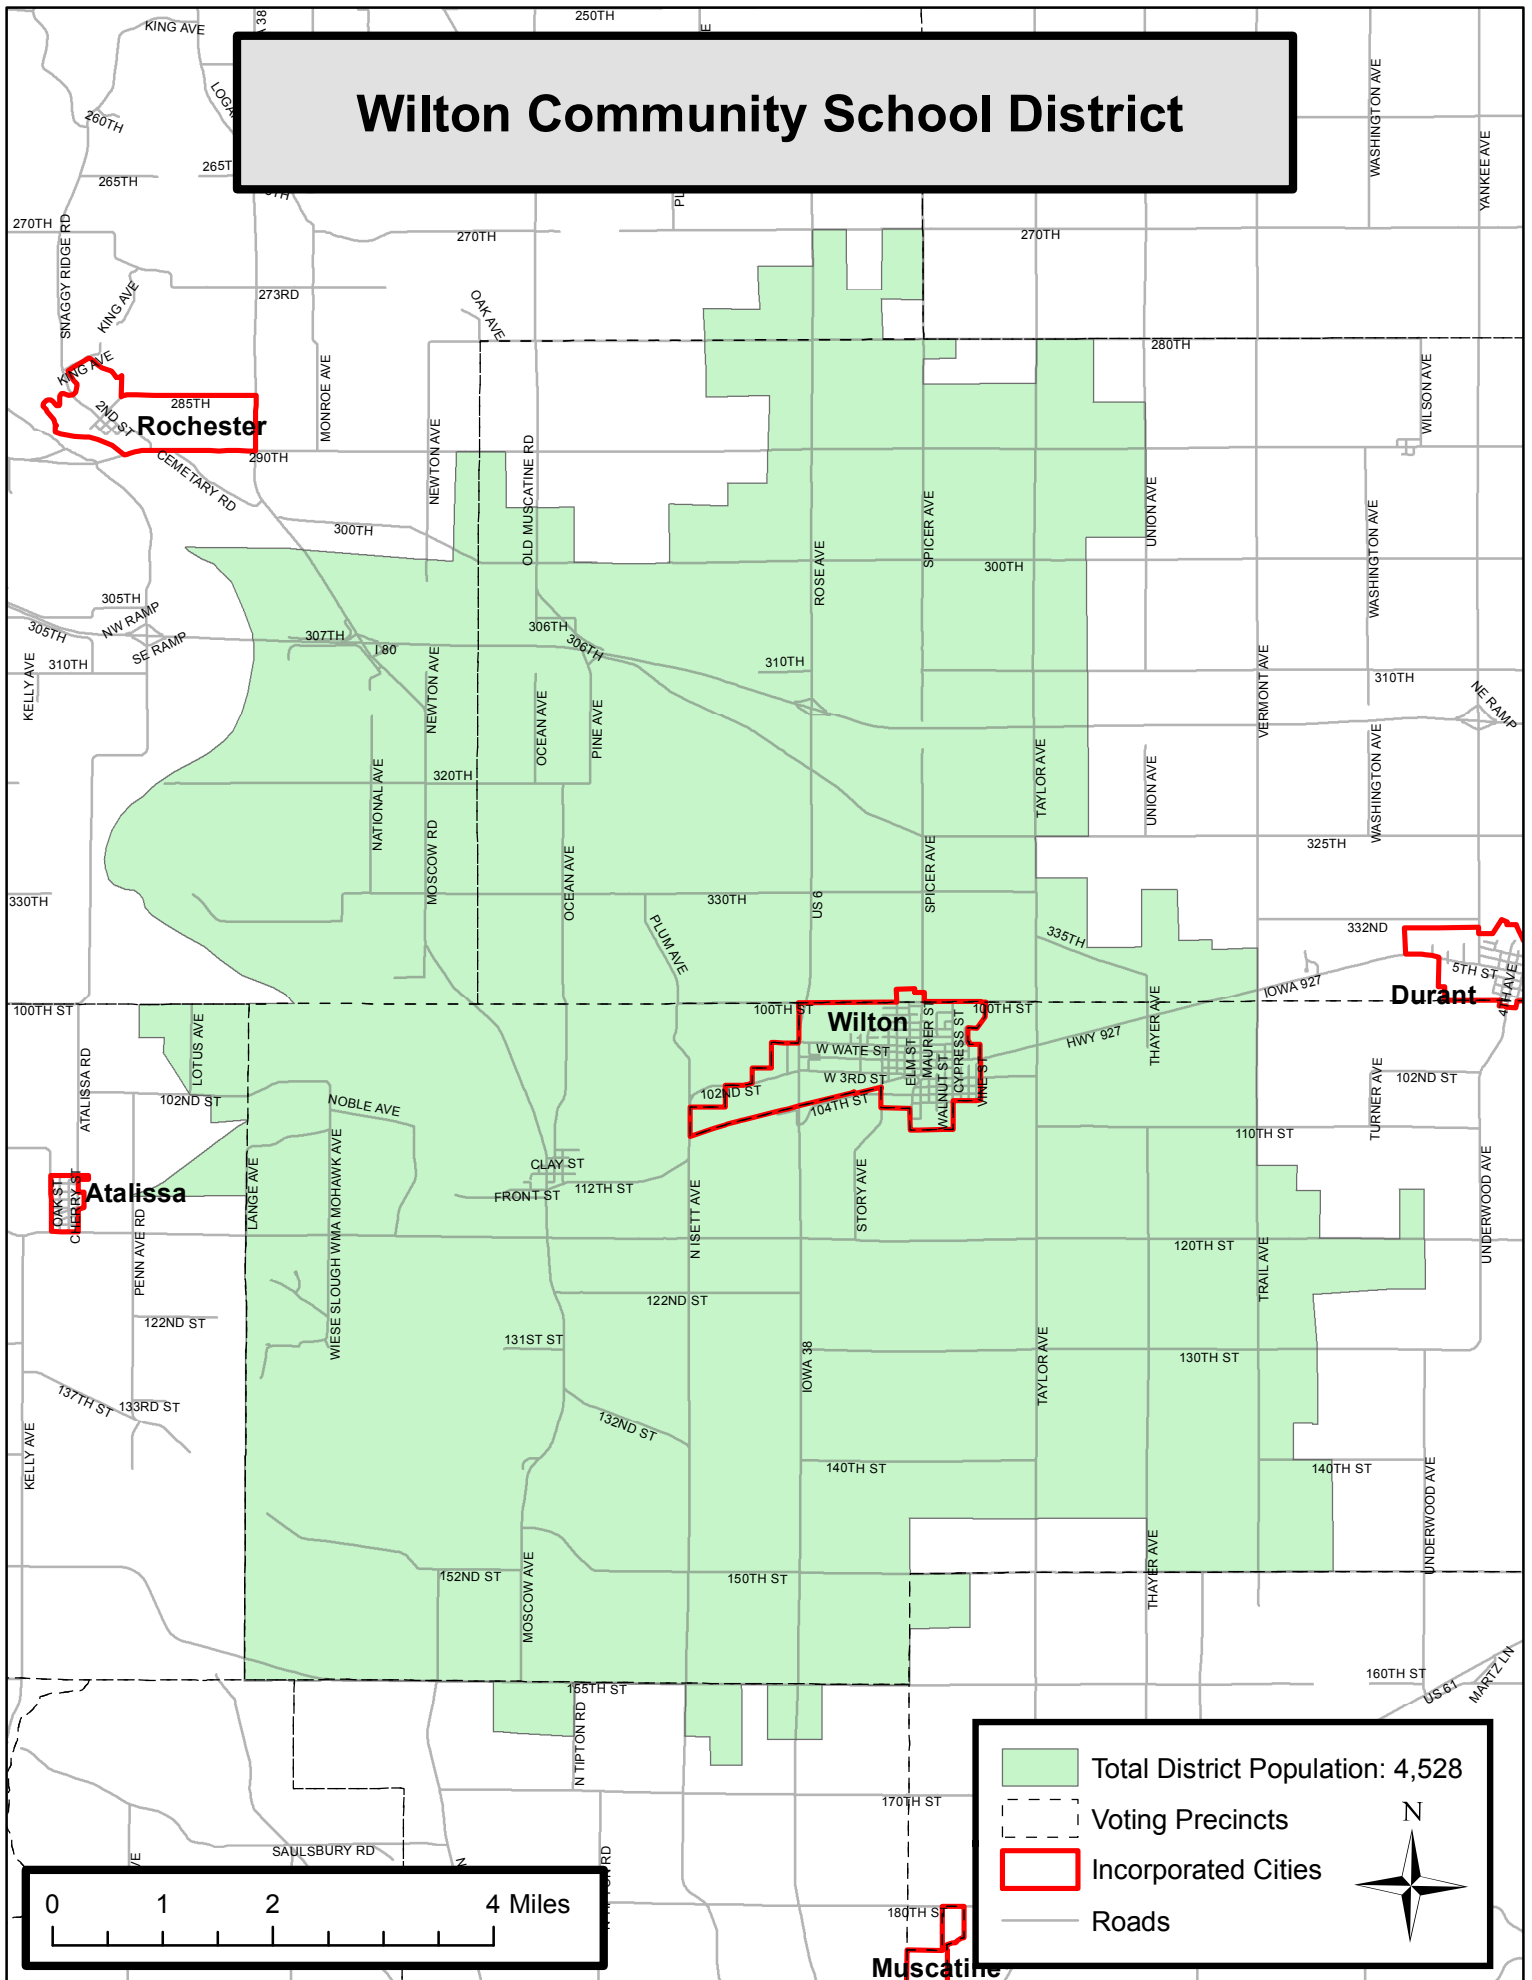

Wilton Community School District

- Total District Population: 4,528
- Voting Precincts
- Incorporated Cities
- Roads