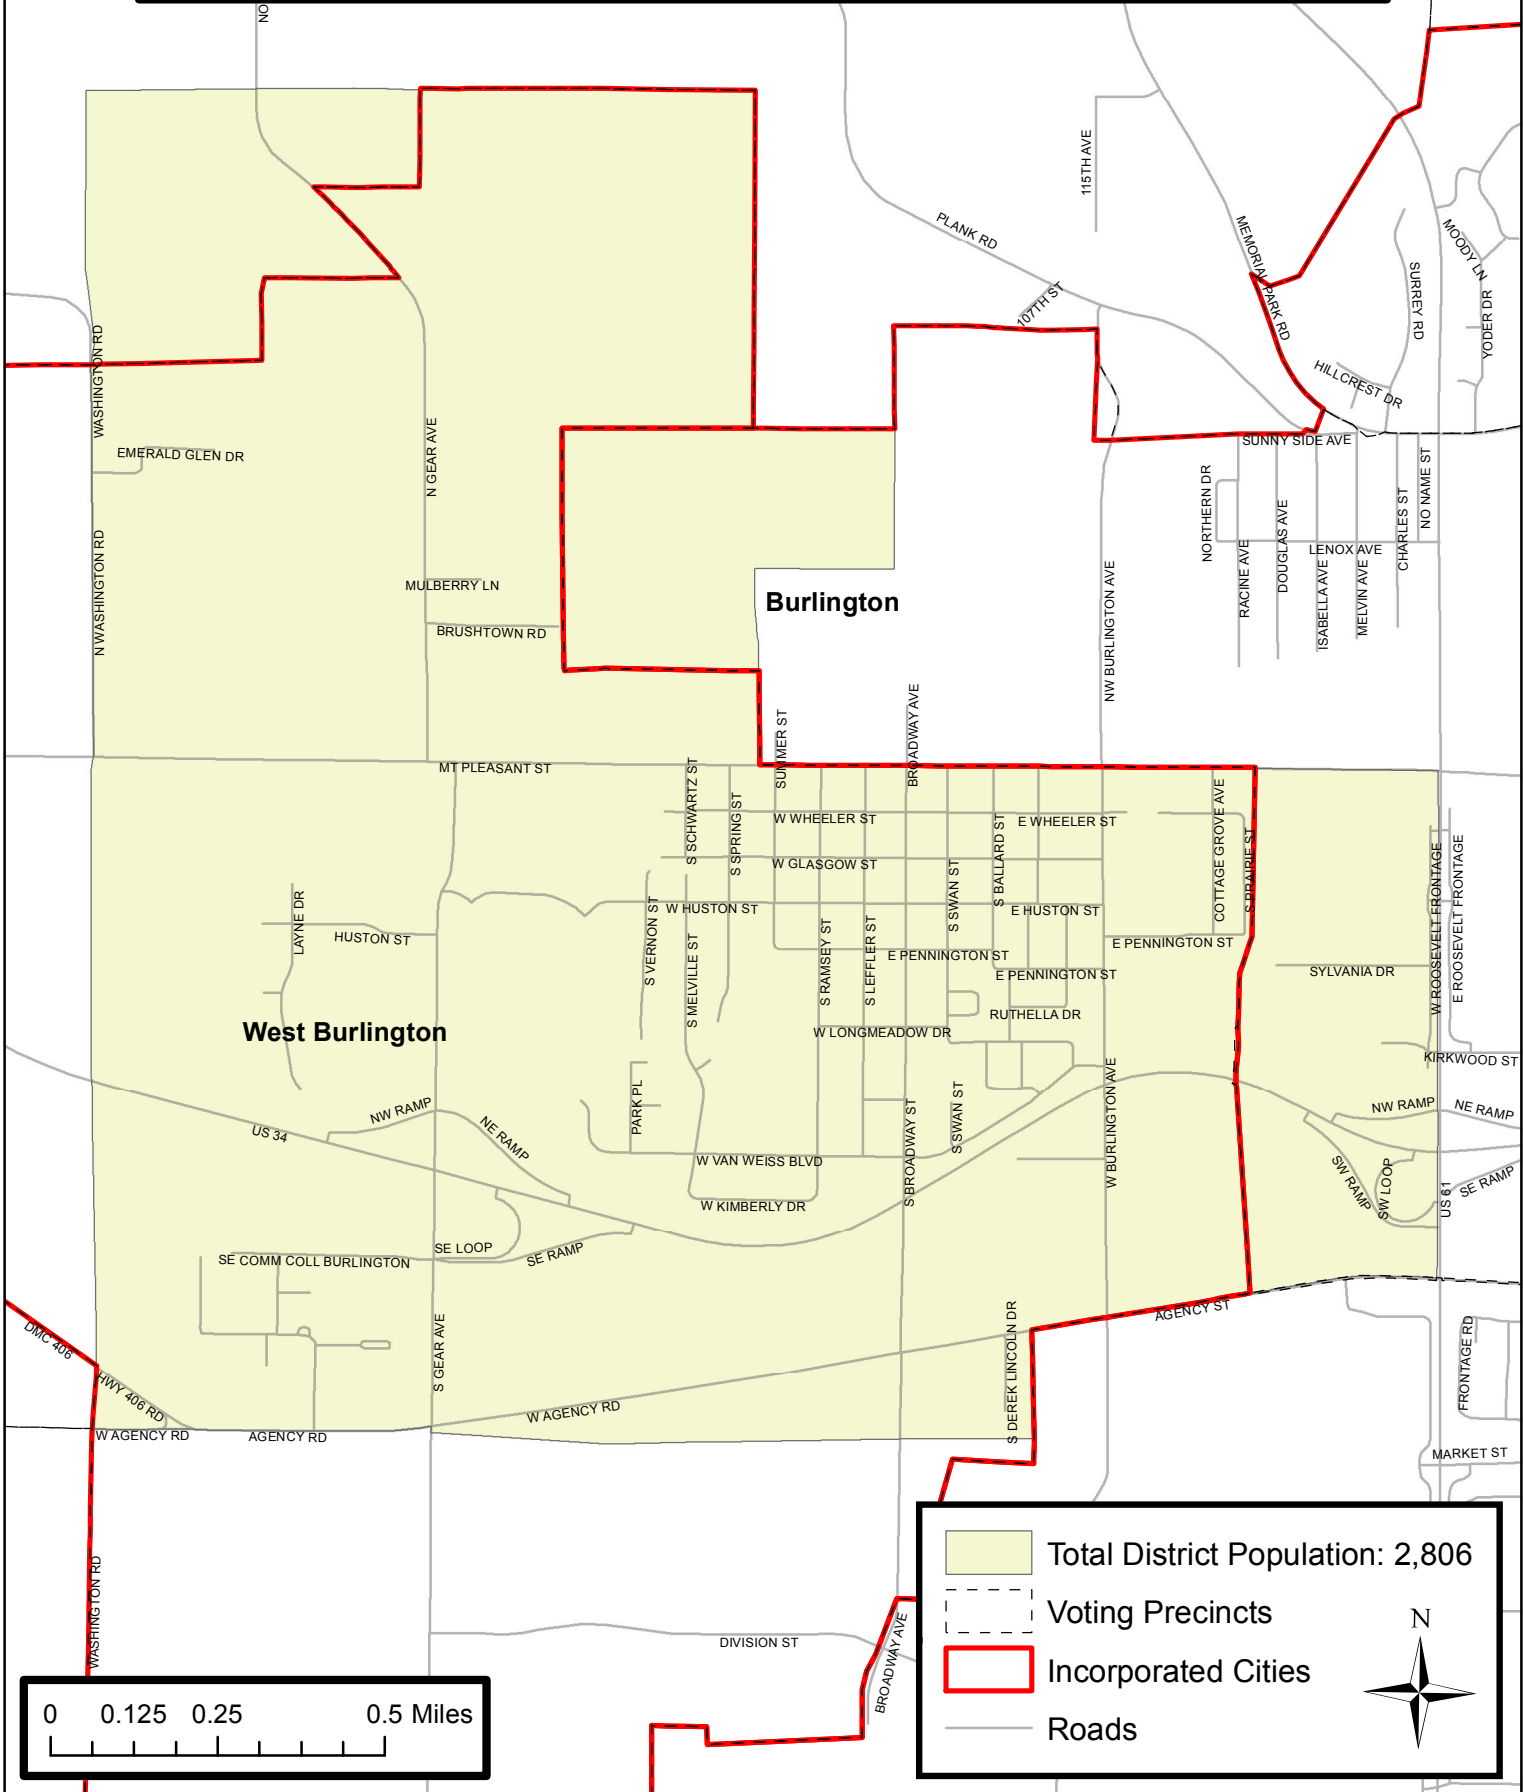

West Burlington Independent School District

	Total District Population: 2,806
	Voting Precincts
	Incorporated Cities
	Roads

N