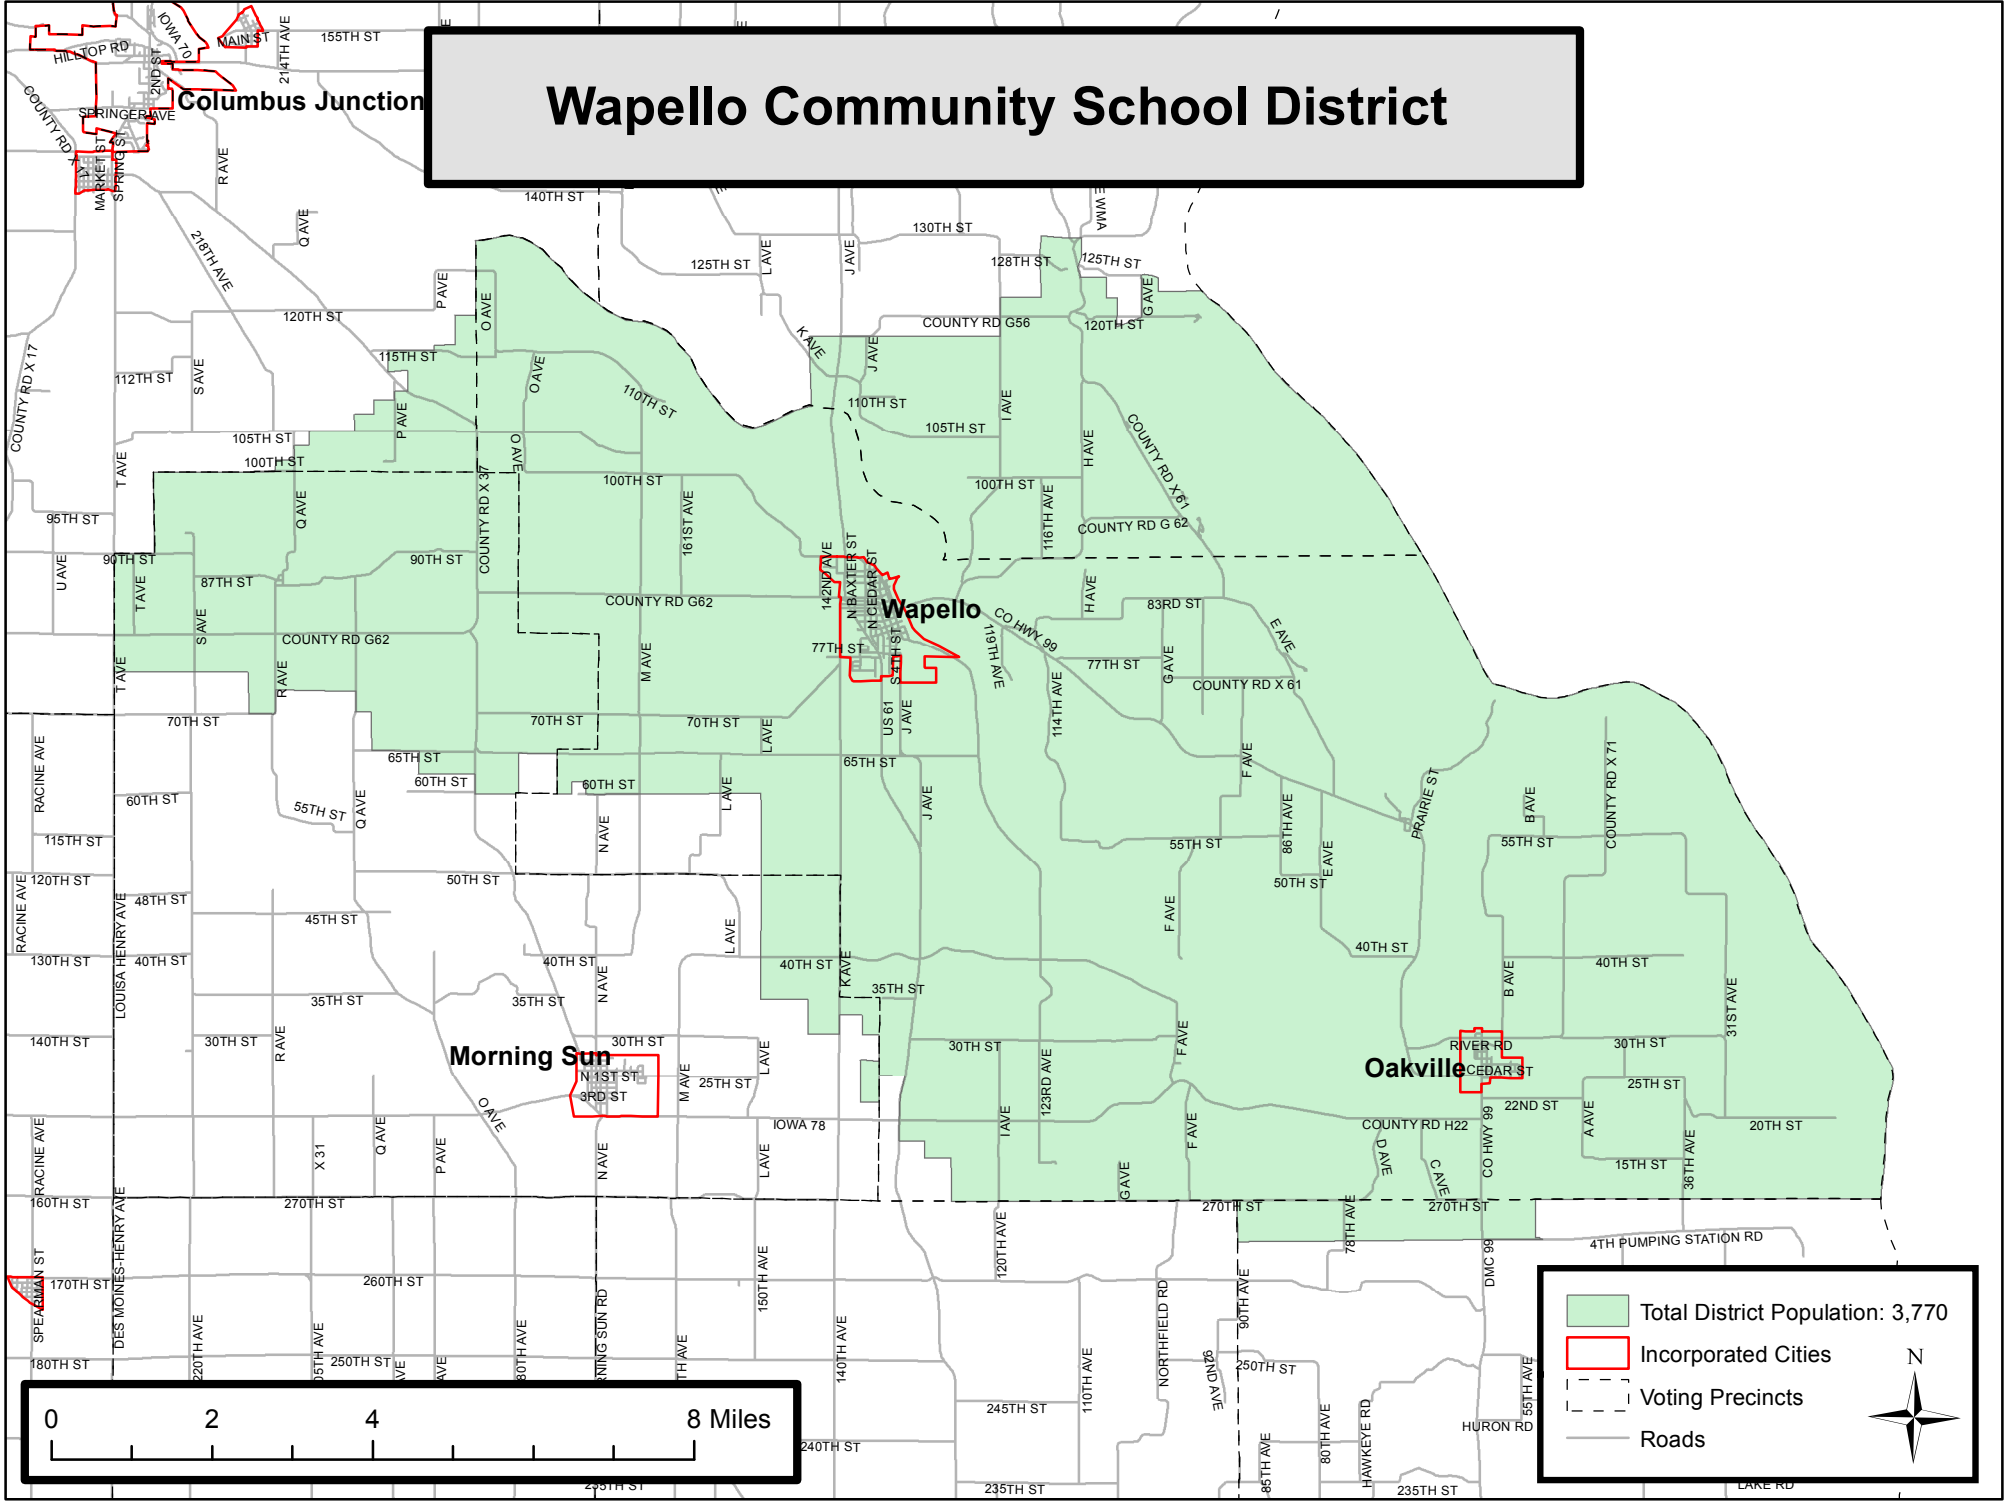

Wapello Community School District

Jon Rohrer, University of Iowa, Department of Geography (April 2012)
Source: 2010 Census data, prepared by the U.S. Census Bureau