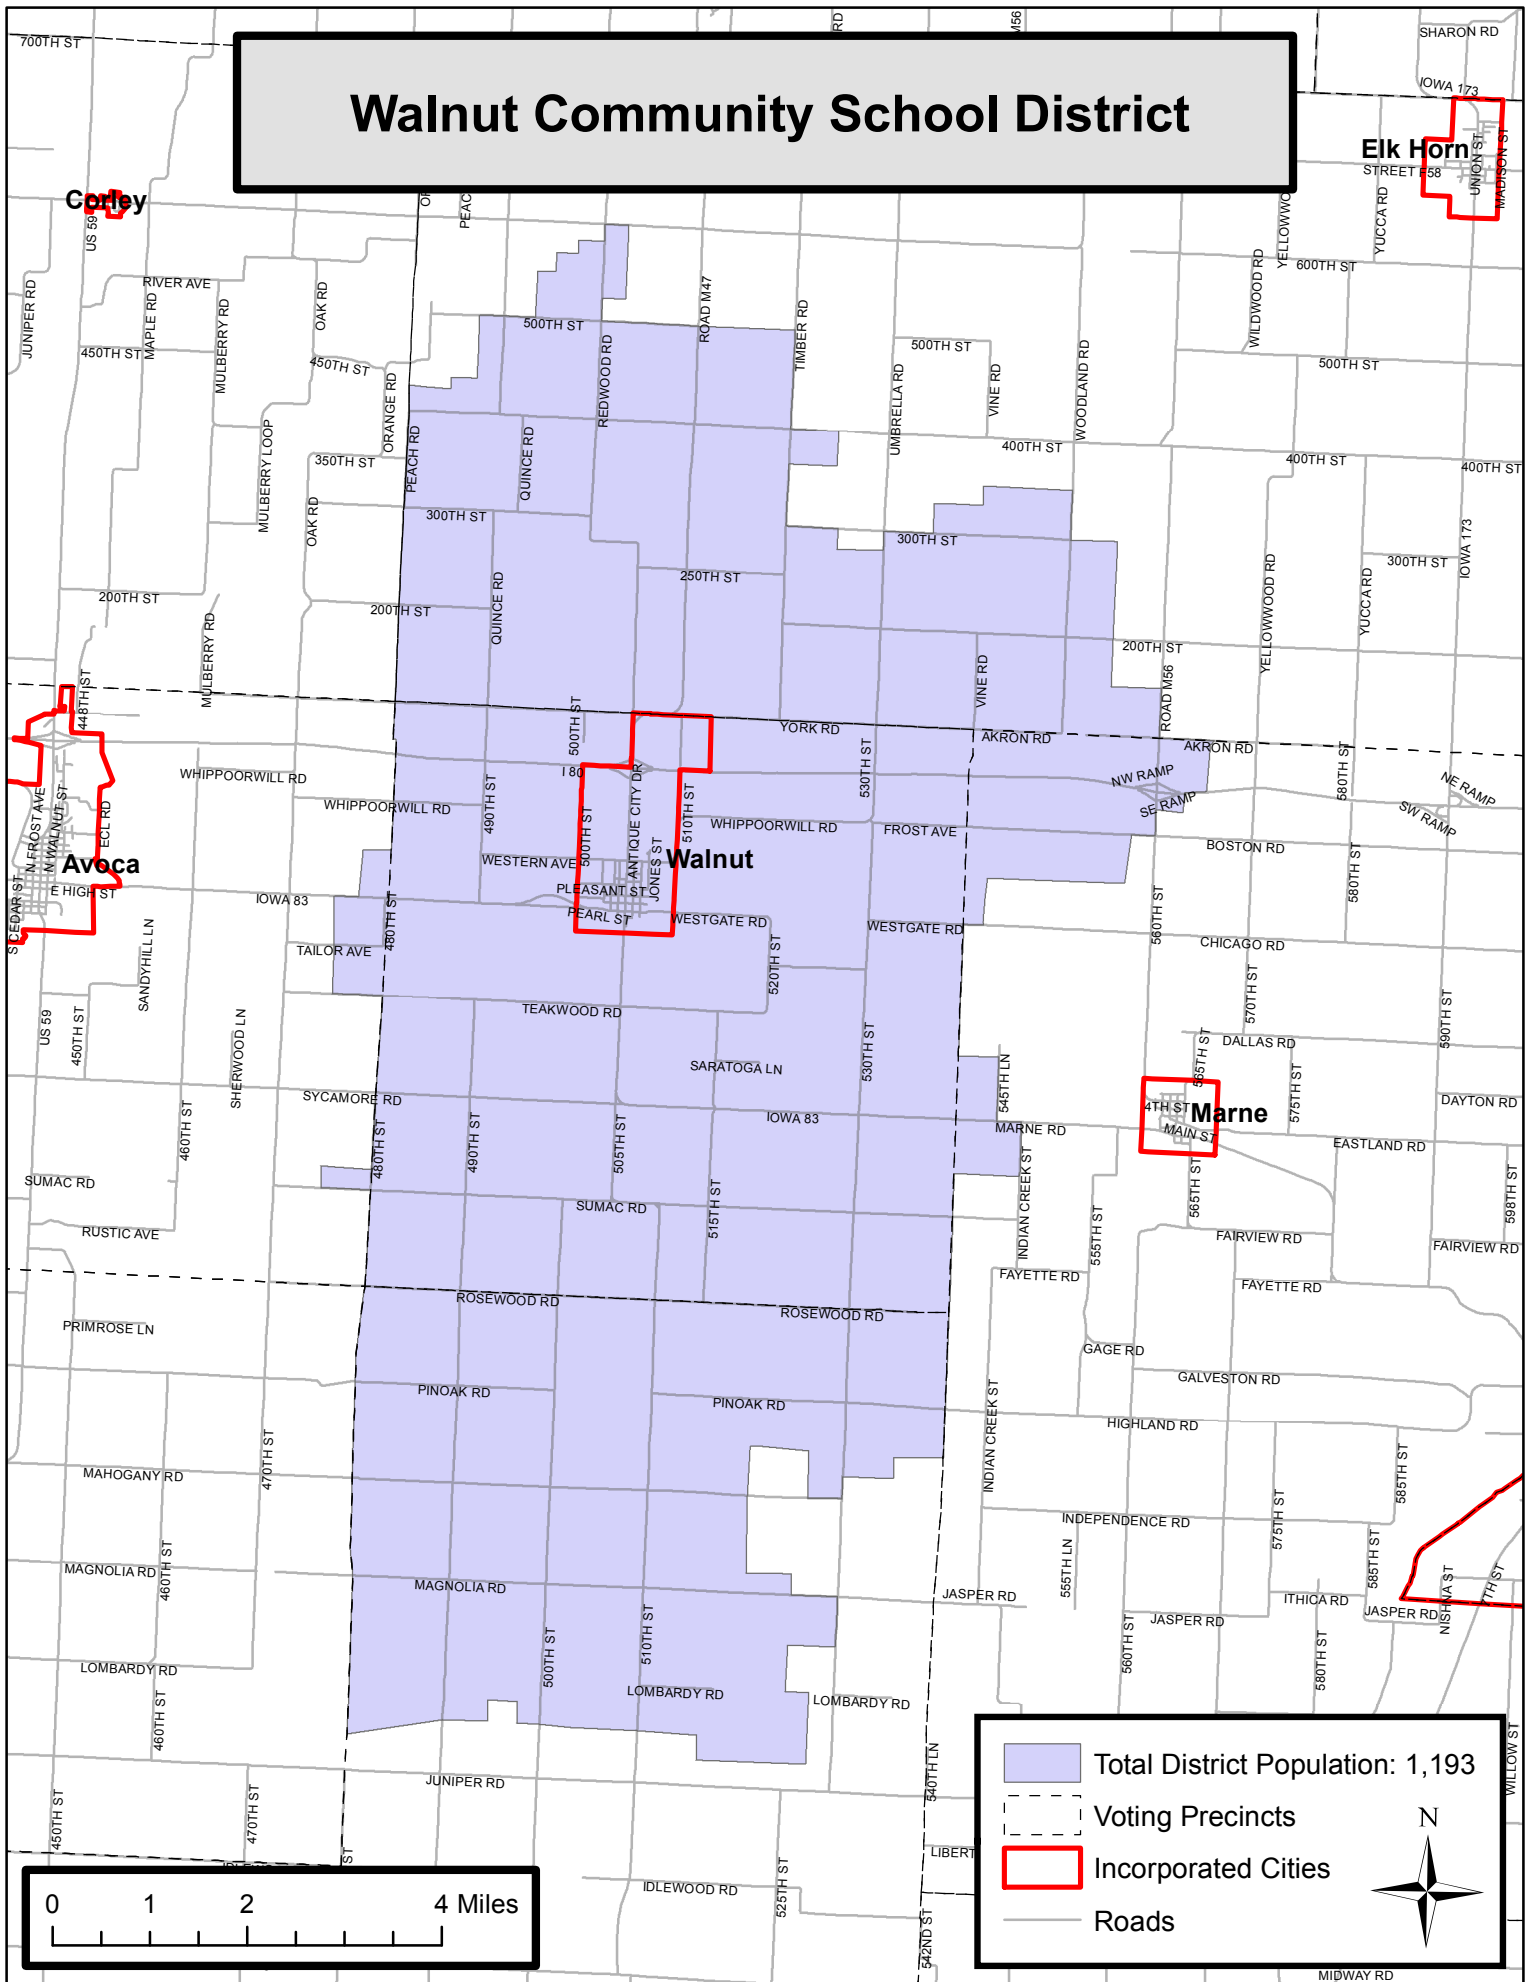

# Walnut Community School District

- Total District Population: 1,193
- Voting Precincts
- Incorporated Cities
- Roads