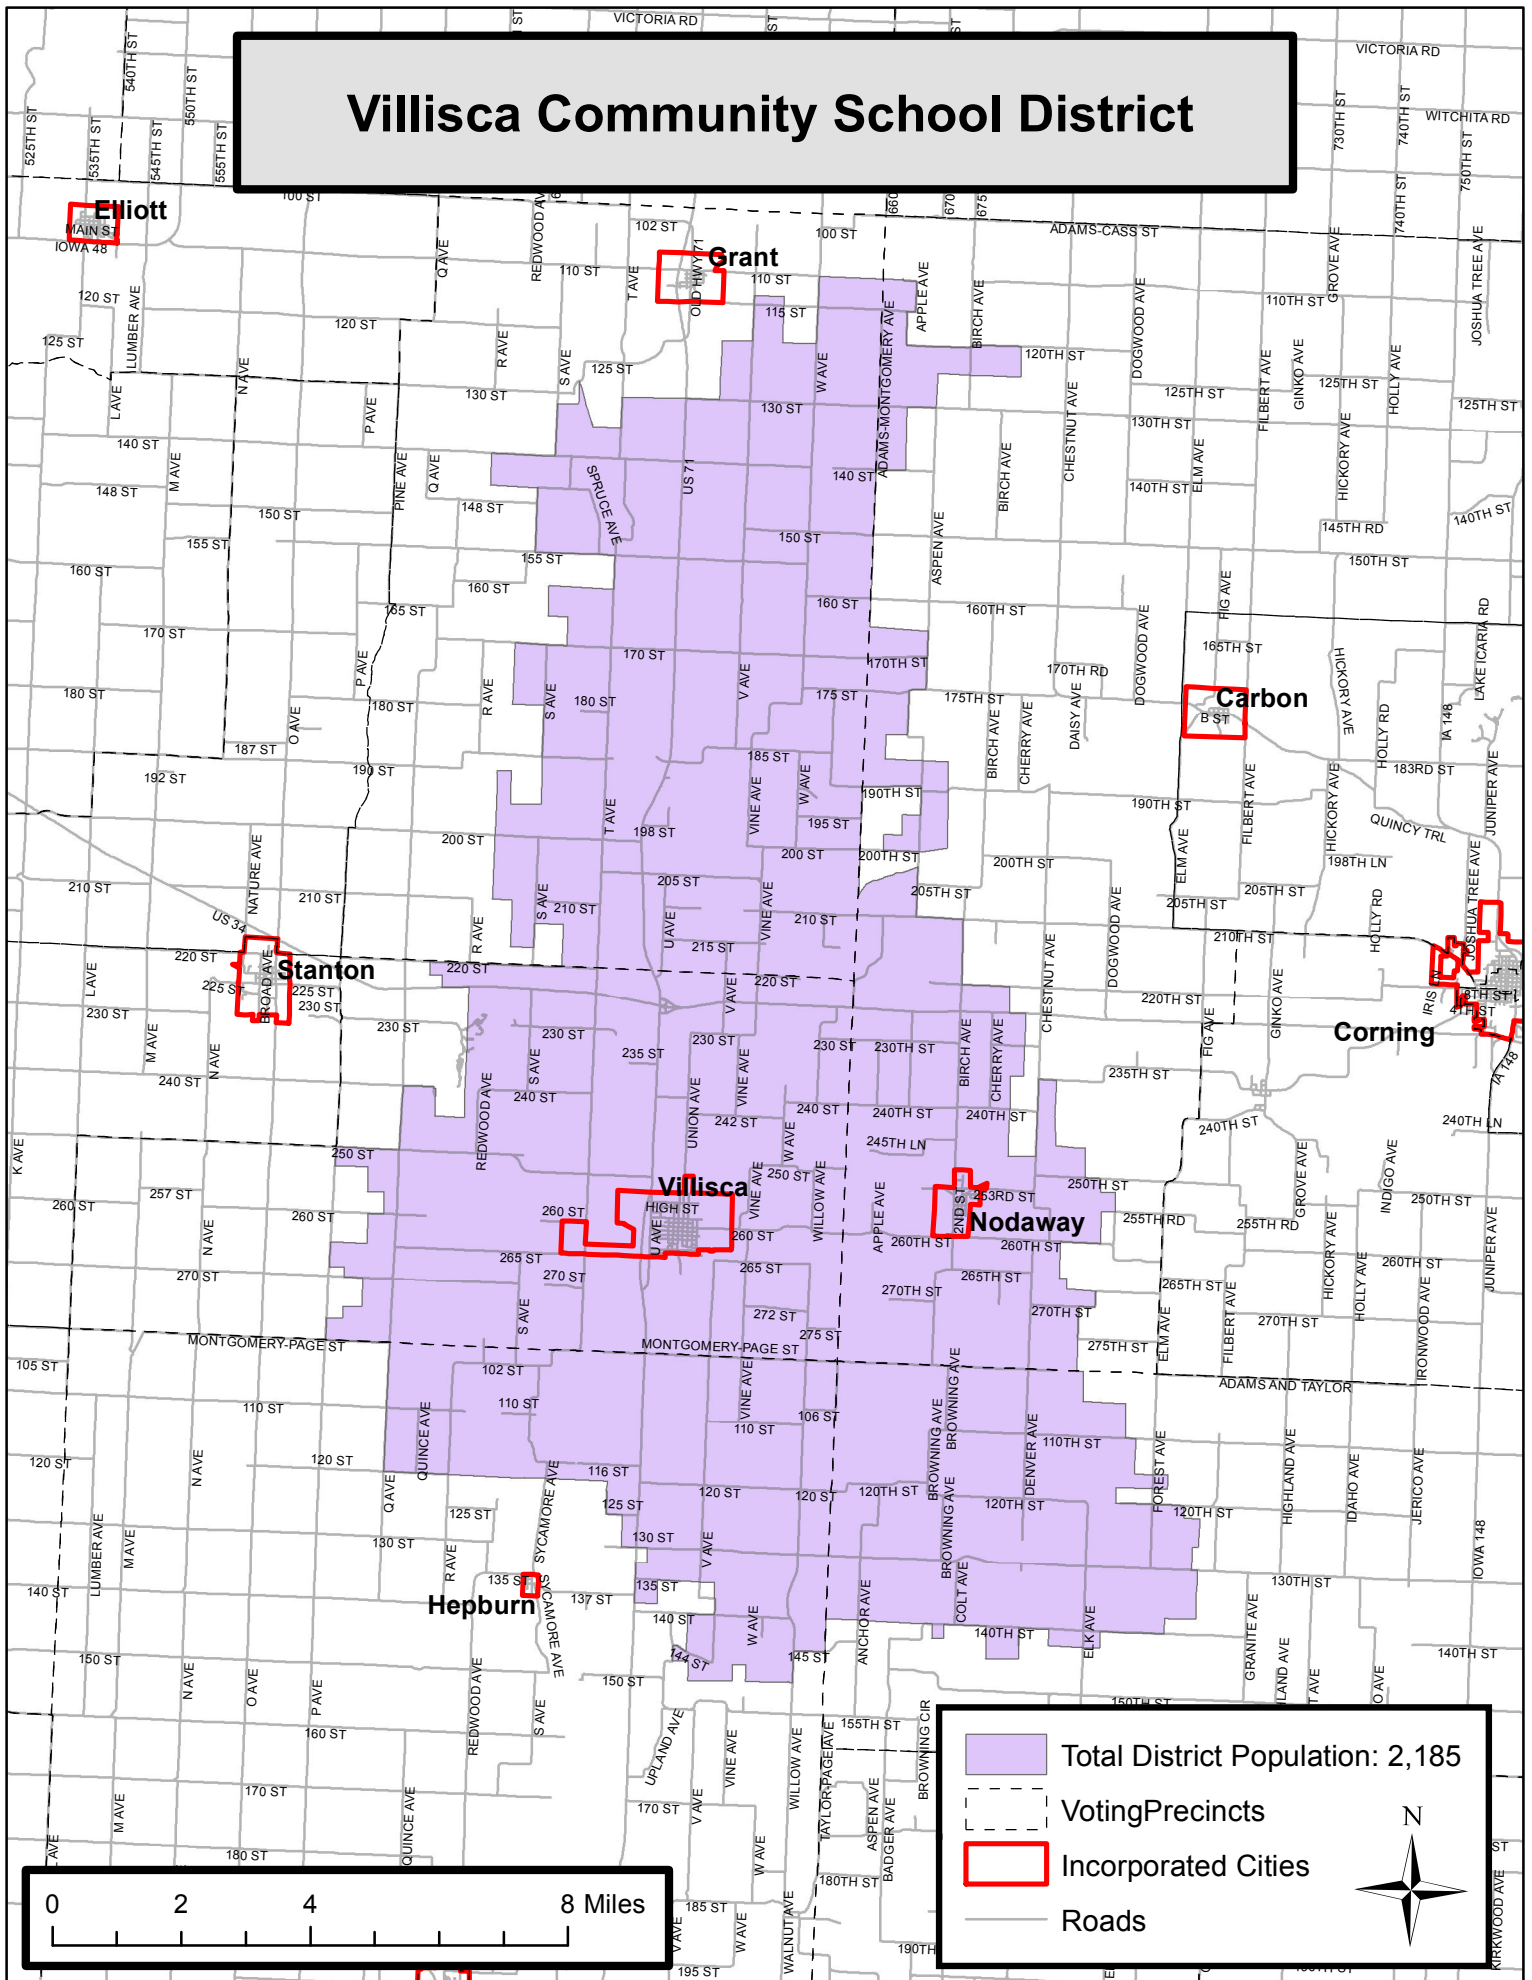

Villisca Community School District

- Total District Population: 2,185
- Voting Precincts
- Incorporated Cities
- Roads