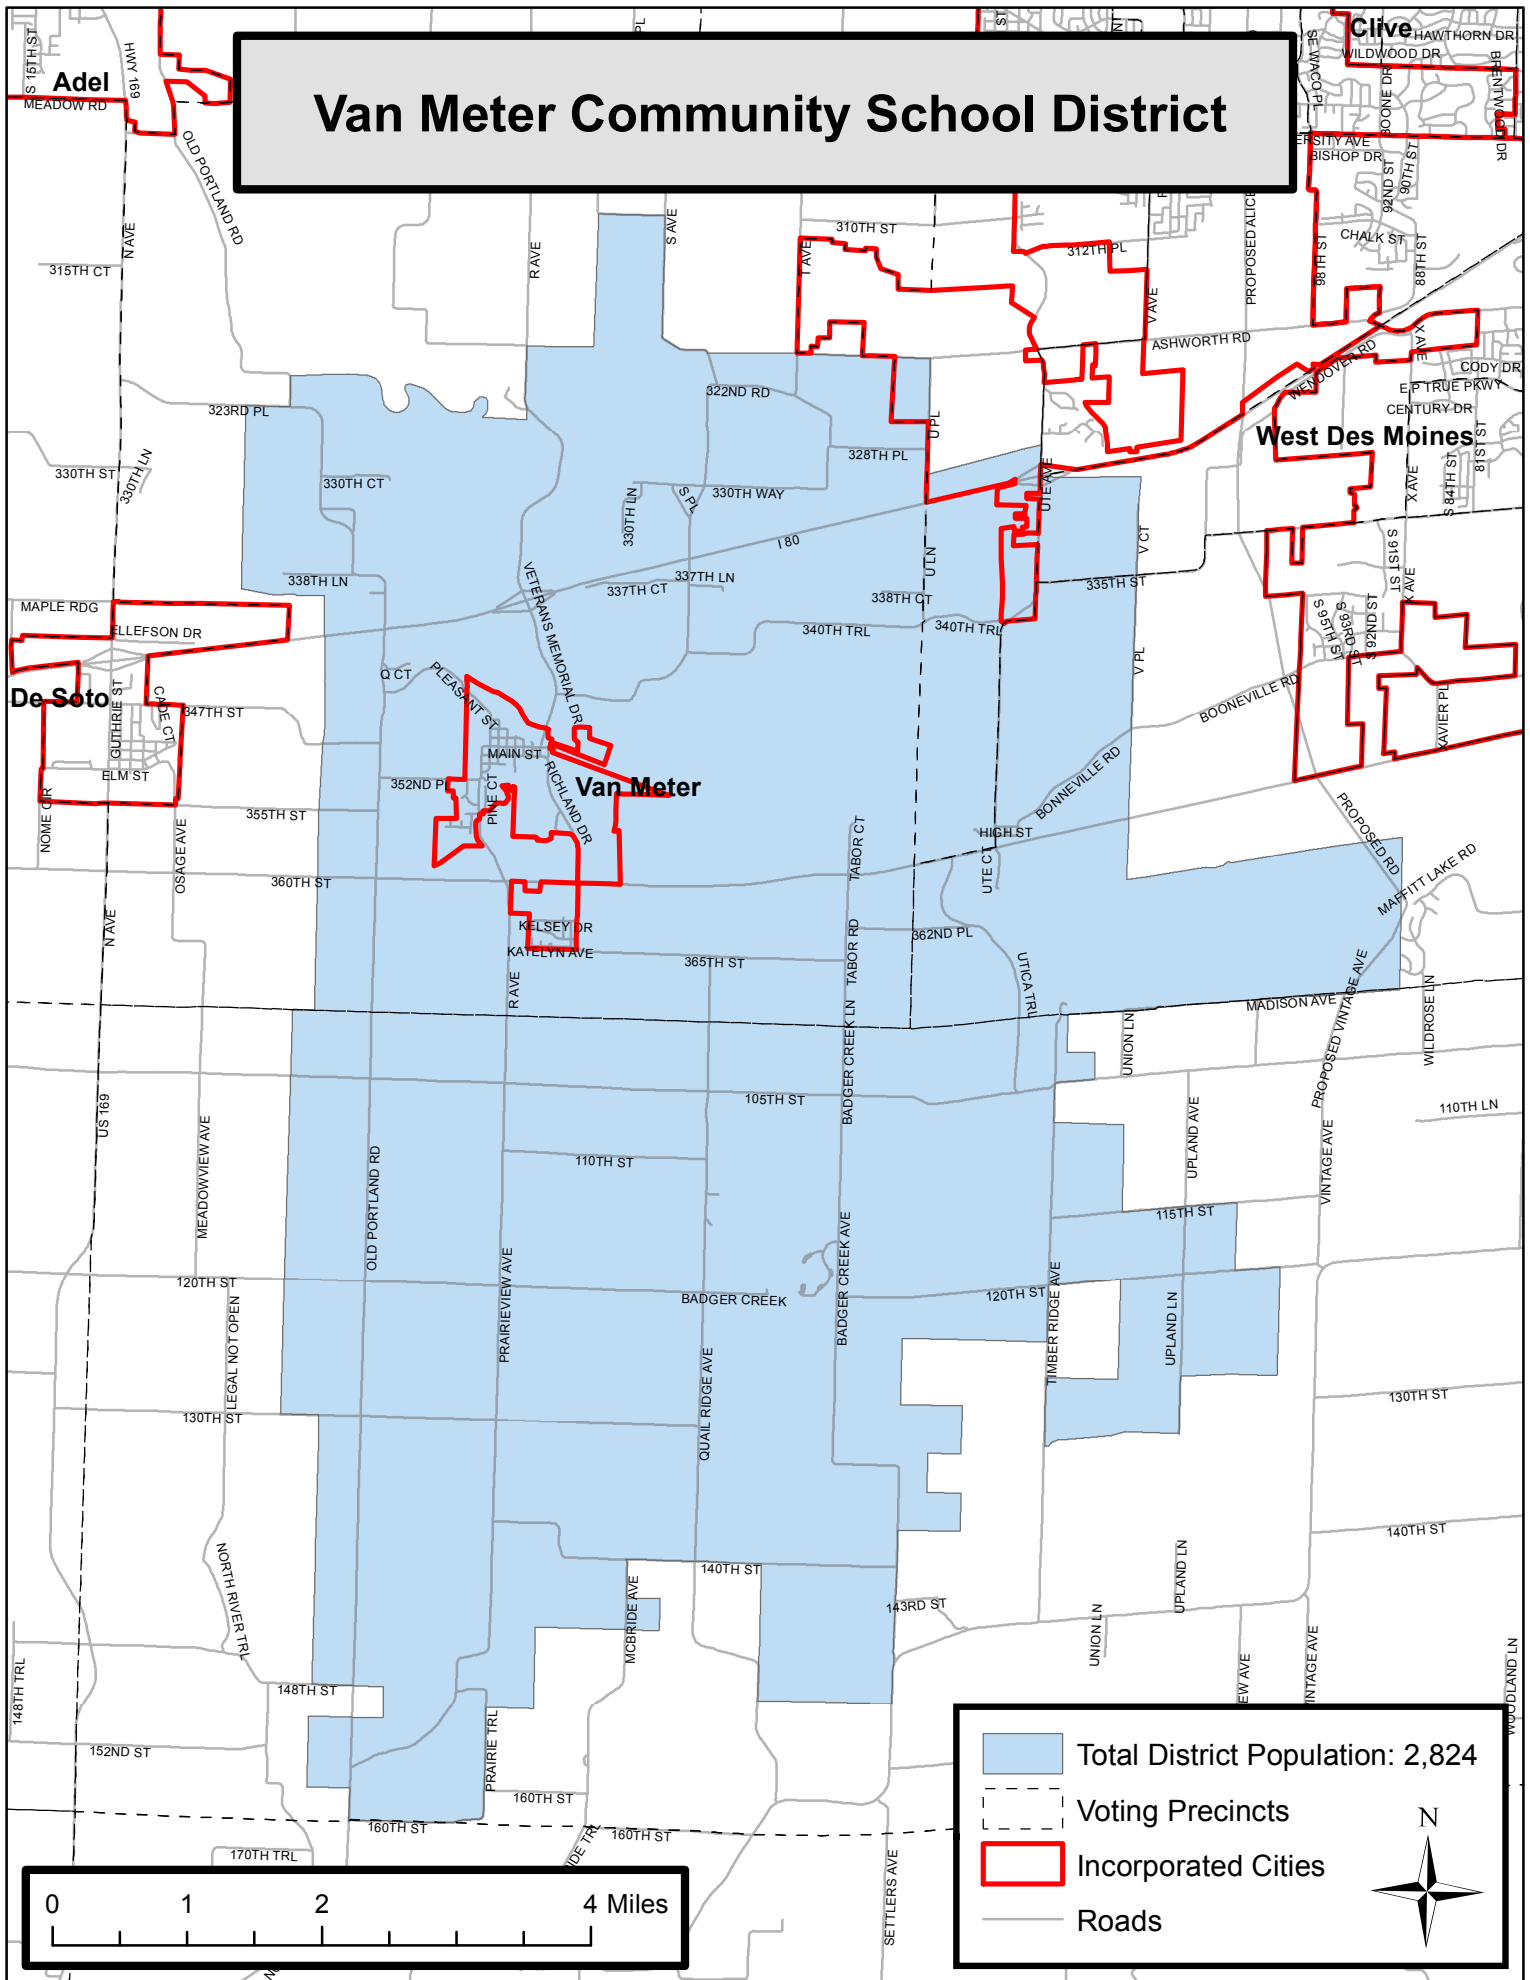

Van Meter Community School District

- Total District Population: 2,824
- Voting Precincts
- Incorporated Cities
- Roads