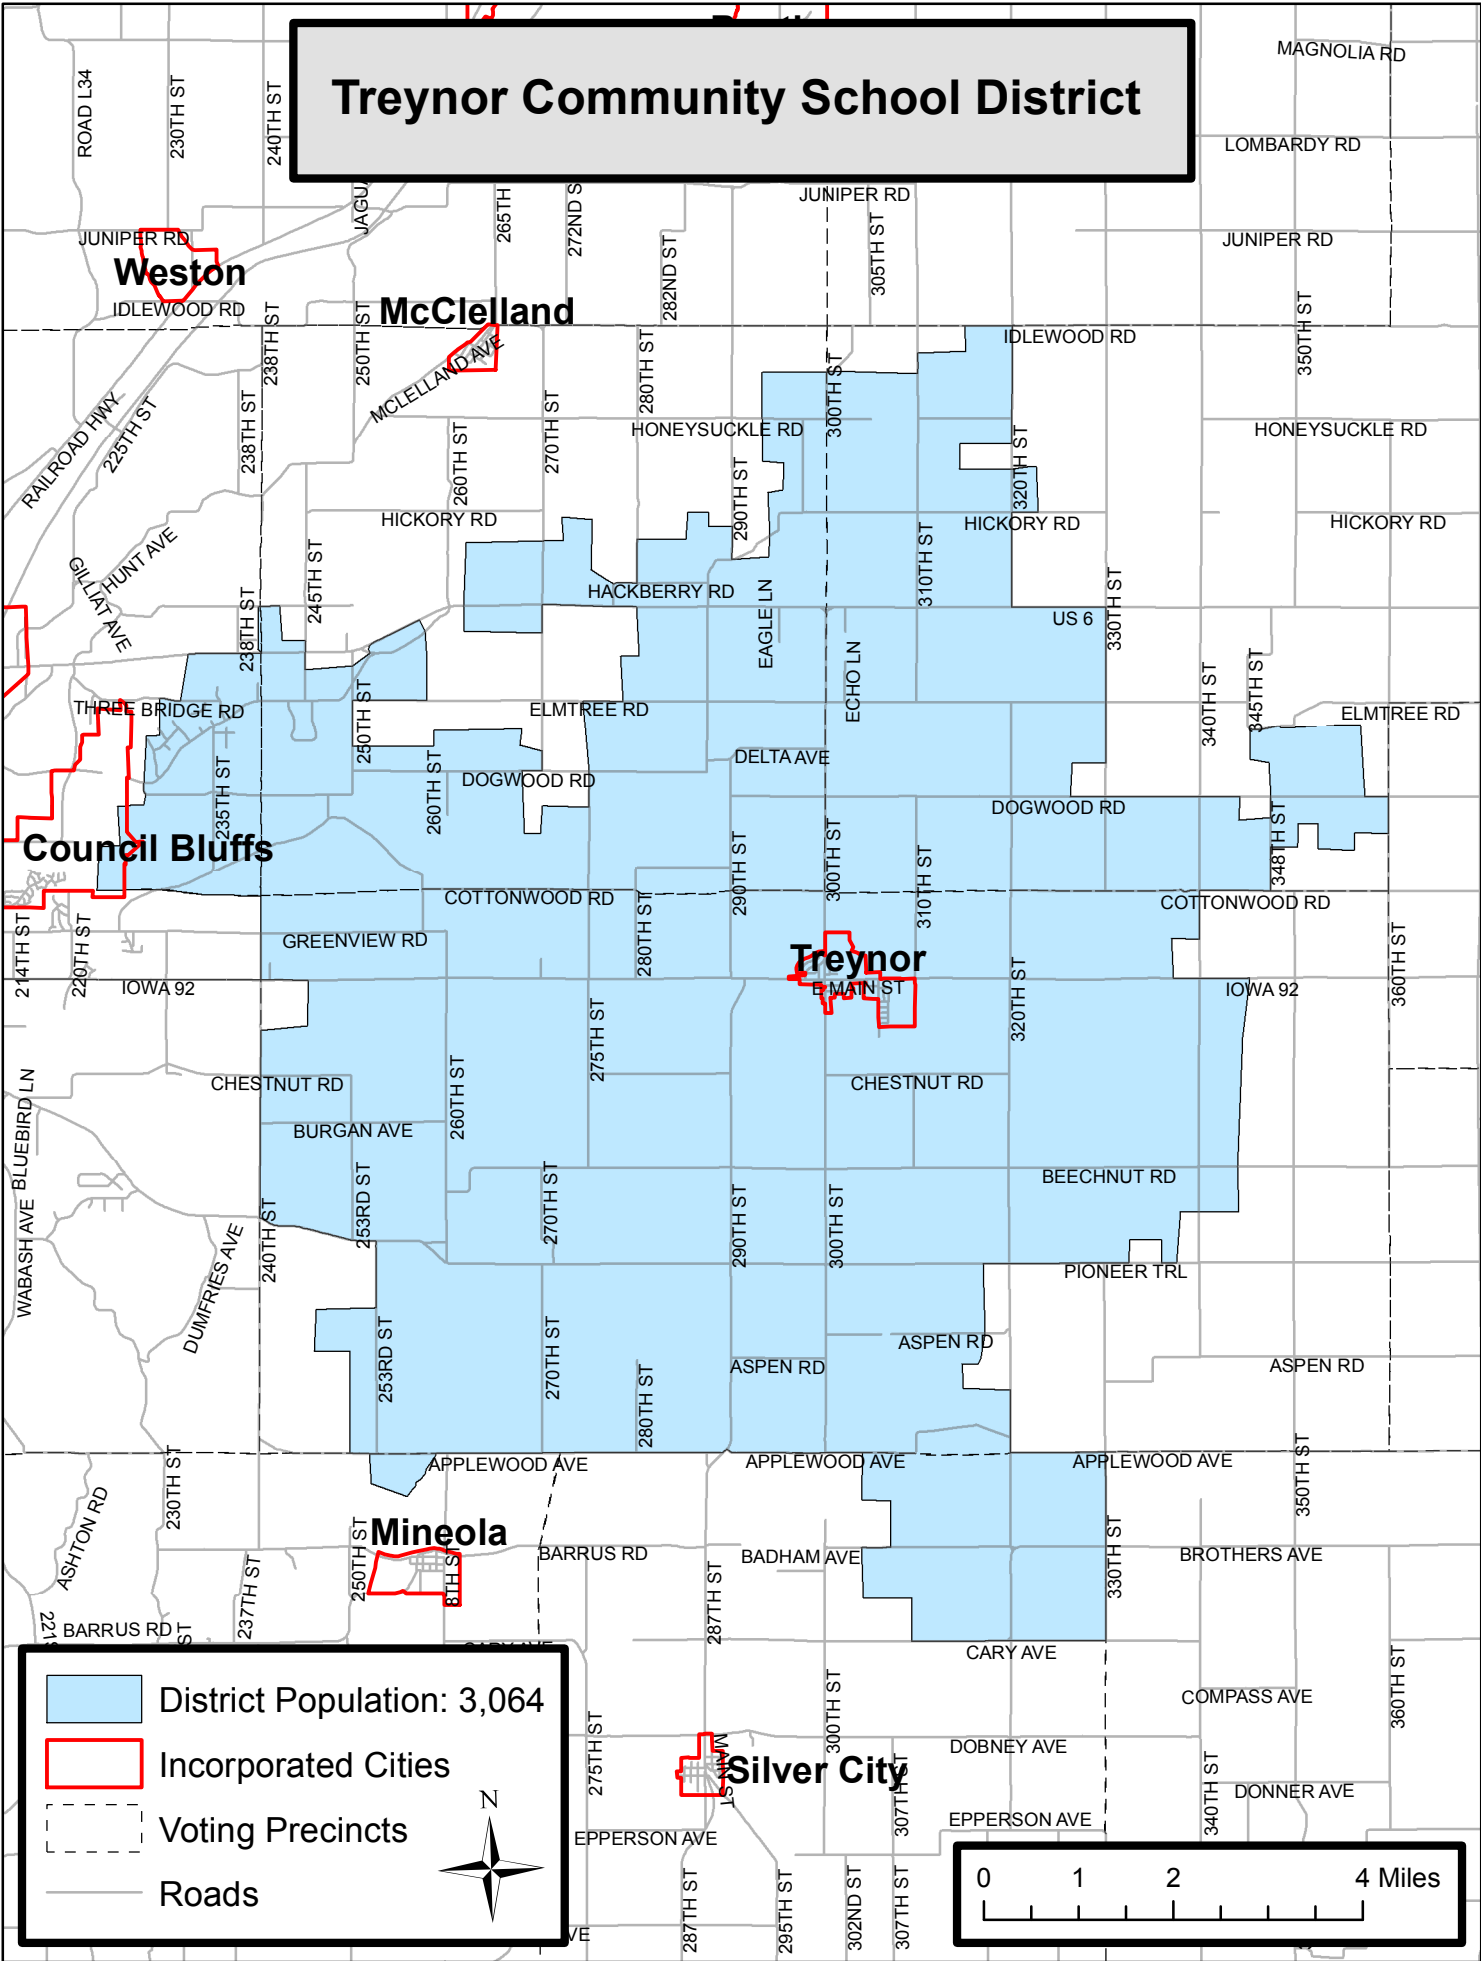

Treynor Community School District

- District Population: 3,064
- Incorporated Cities
- Voting Precincts
- Roads

Bradley Lindgren, University of Iowa, Department of Geography (April 2013)
 Source: 2010 Census data, prepared by the U.S. Census Bureau