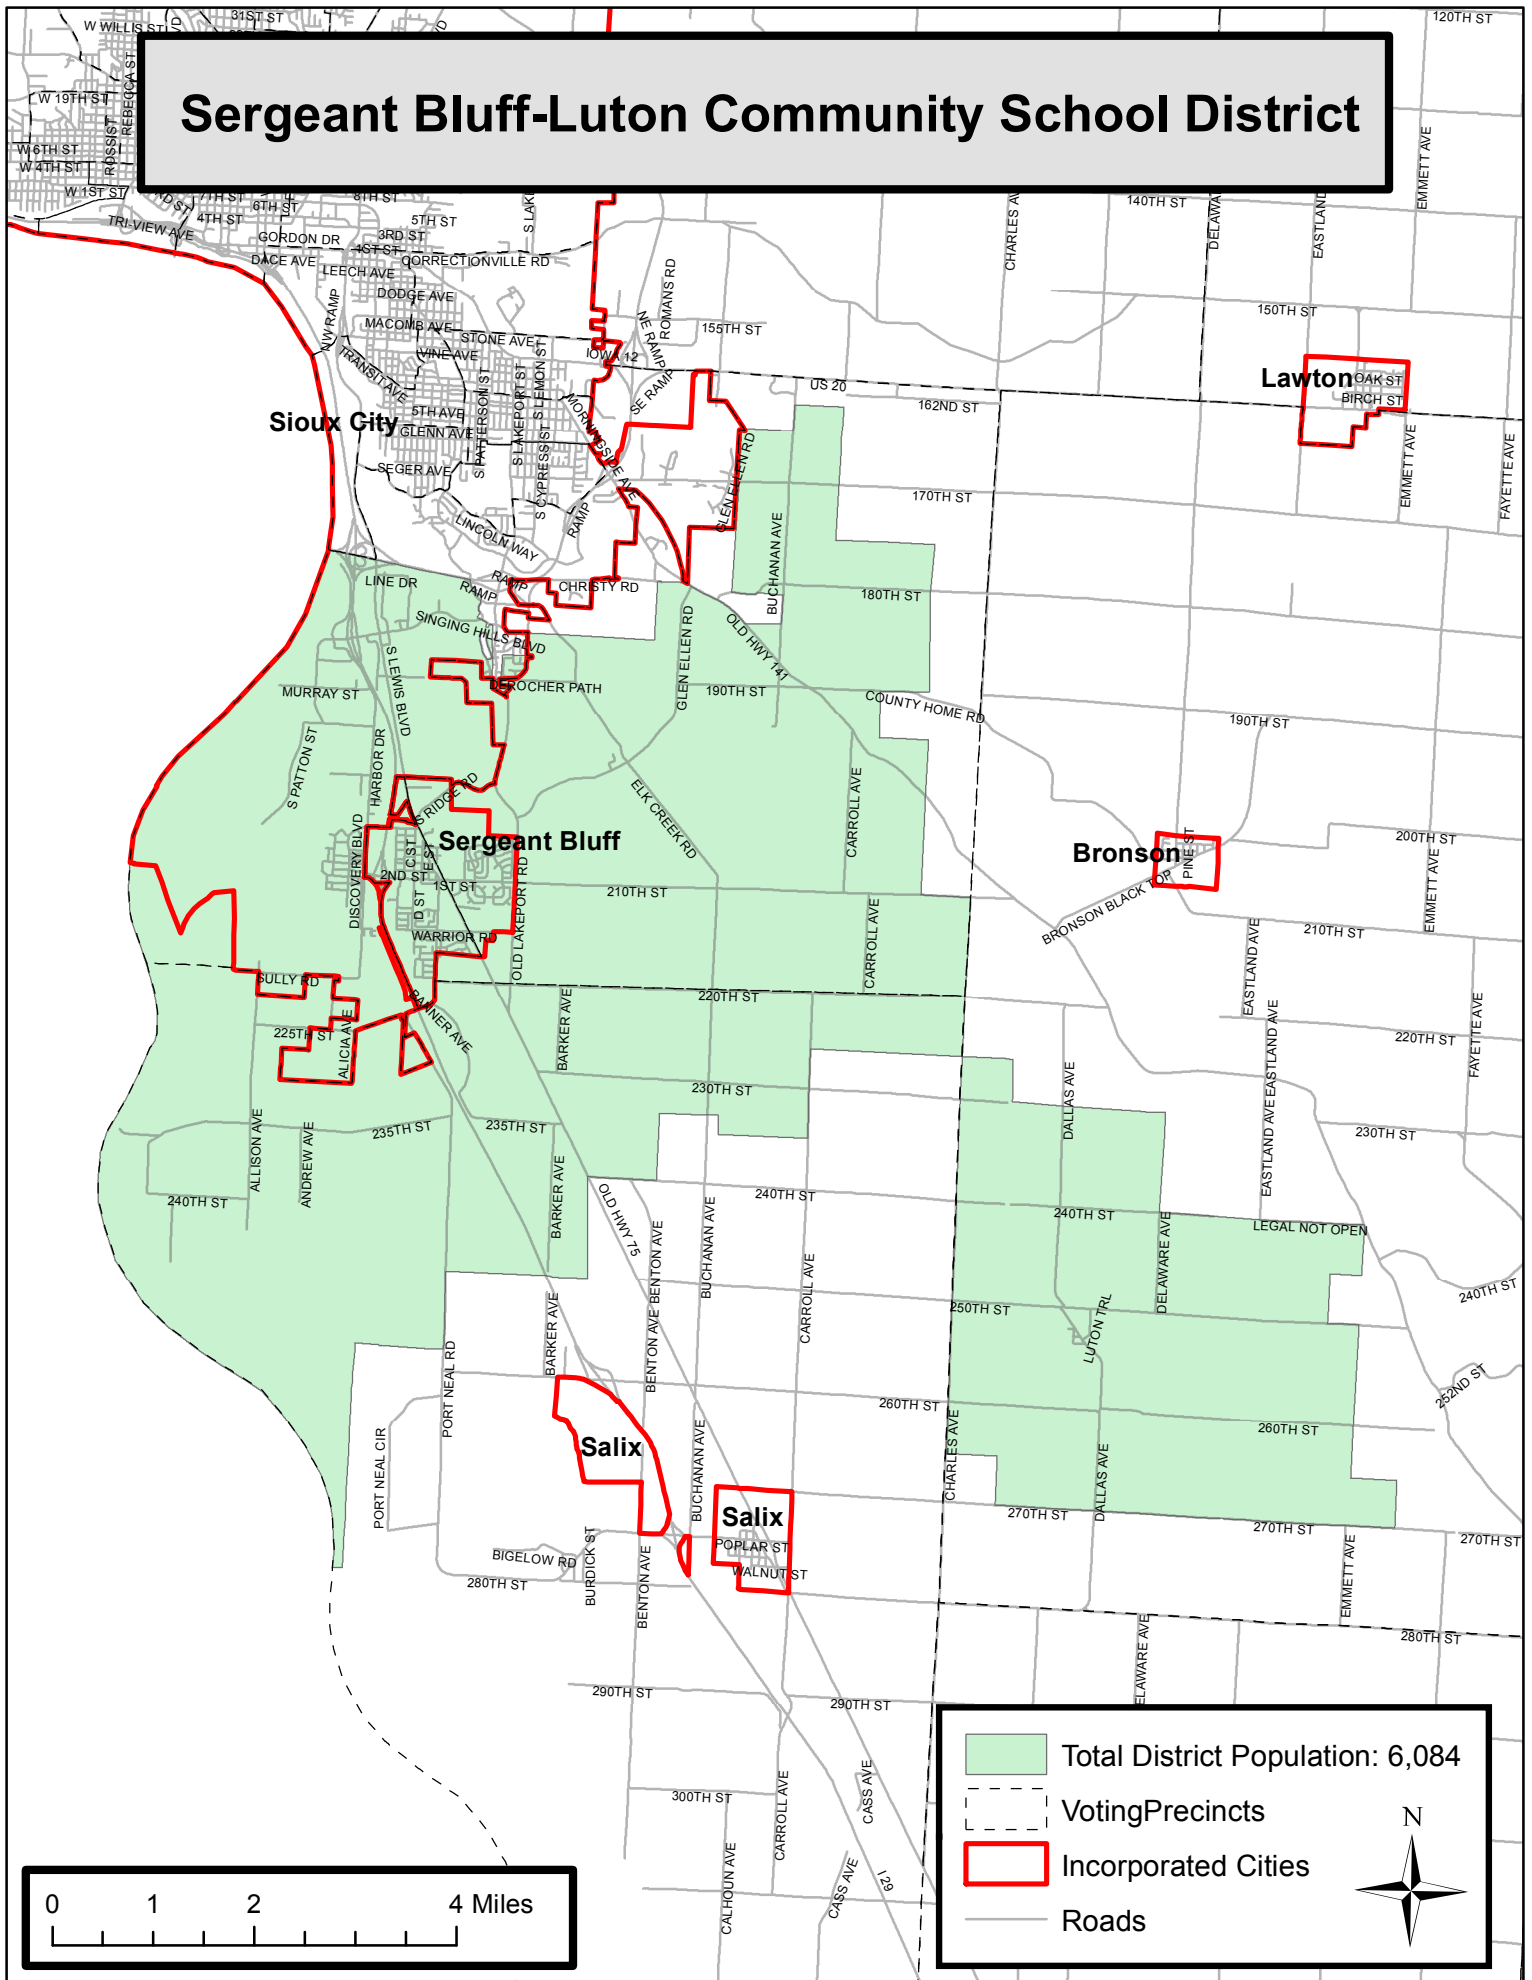

# Sergeant Bluff-Luton Community School District

- Total District Population: 6,084
- Voting Precincts
- Incorporated Cities
- Roads