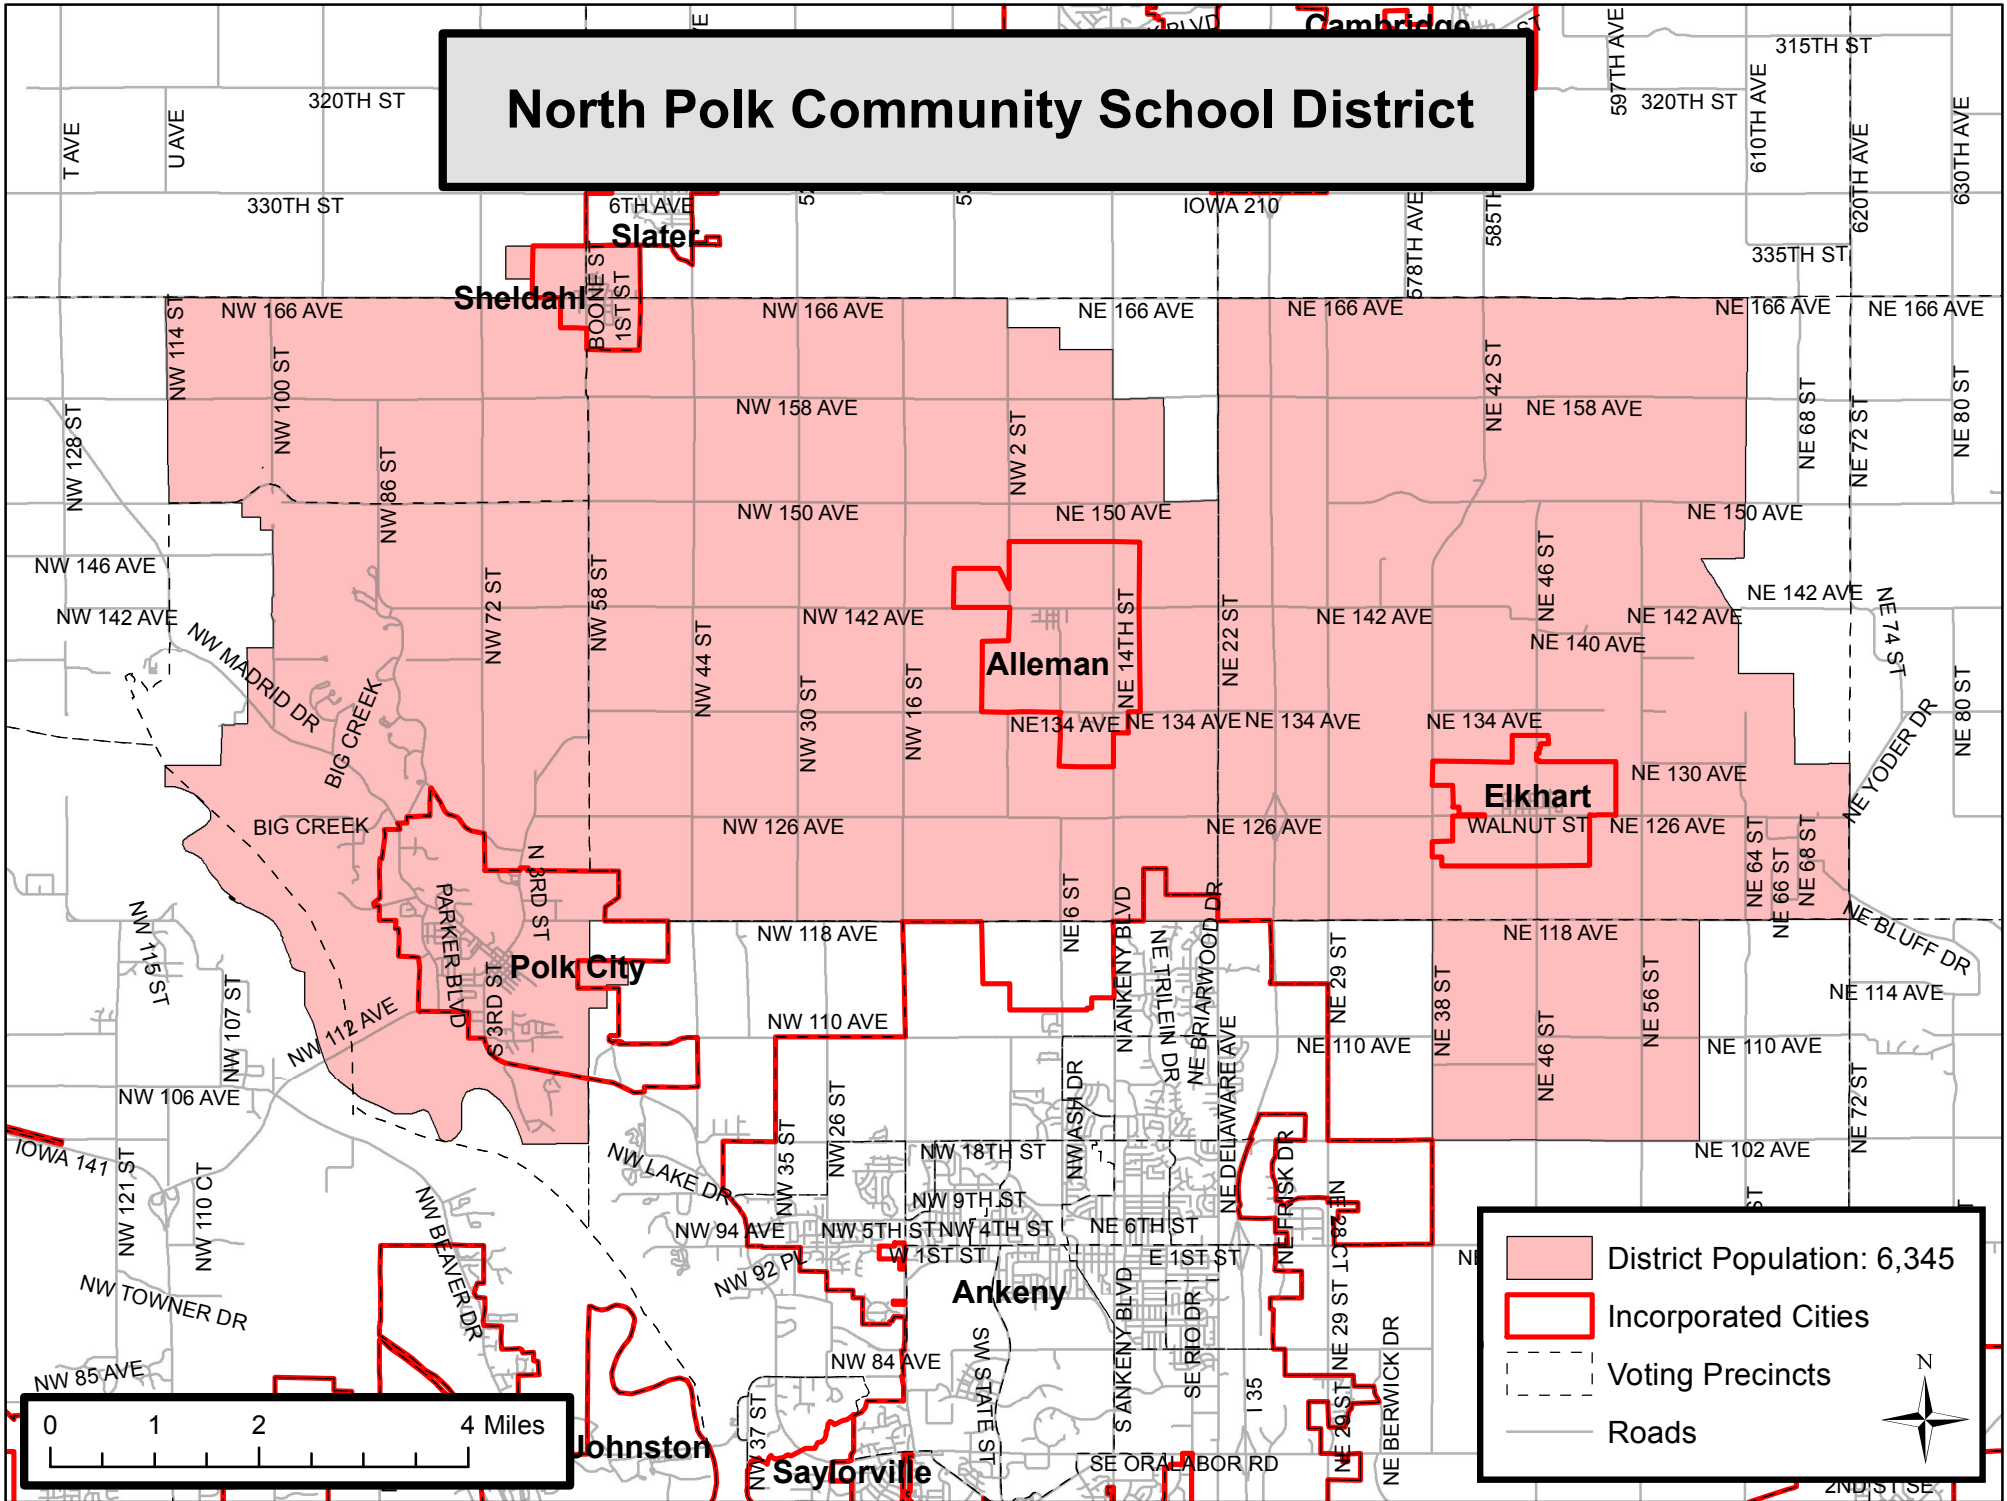

# North Polk Community School District

<span style="display: inline-block; width: 20px; height: 10px; background-color: #f08080; border: 1px solid black;"></span>	District Population: 6,345
<span style="display: inline-block; width: 20px; height: 10px; border: 2px solid red;"></span>	Incorporated Cities
<span style="display: inline-block; width: 20px; height: 10px; border-bottom: 1px dashed black;"></span>	Voting Precincts
<span style="display: inline-block; width: 20px; height: 10px; border-top: 1px solid black;"></span>	Roads