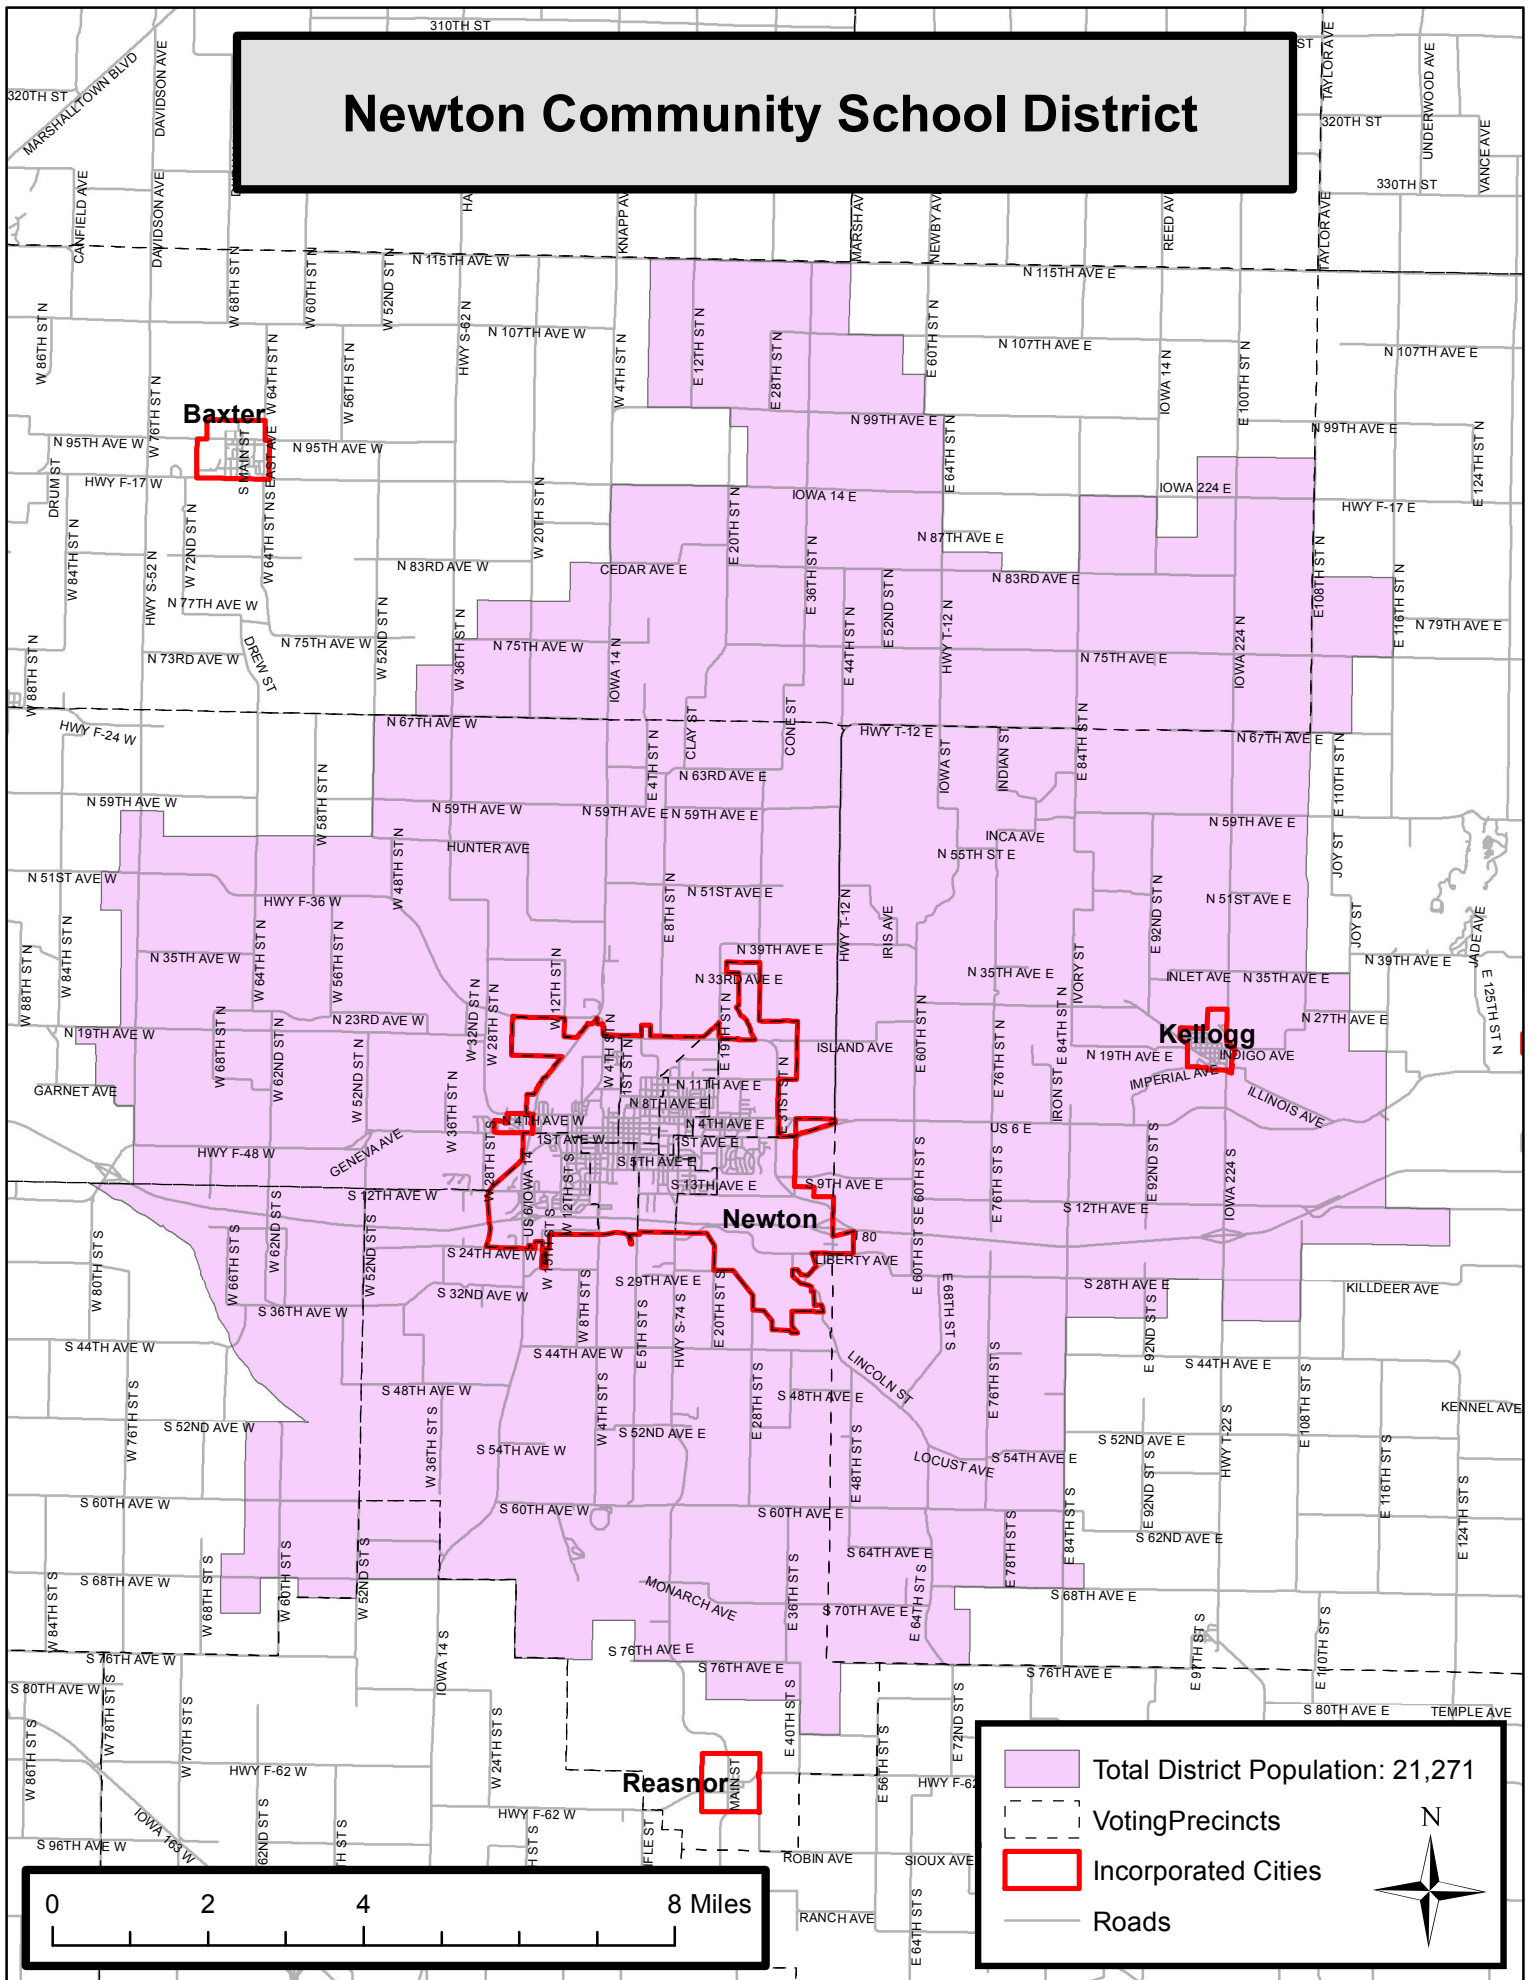

Newton Community School District

- Total District Population: 21,271
- Voting Precincts
- Incorporated Cities
- Roads