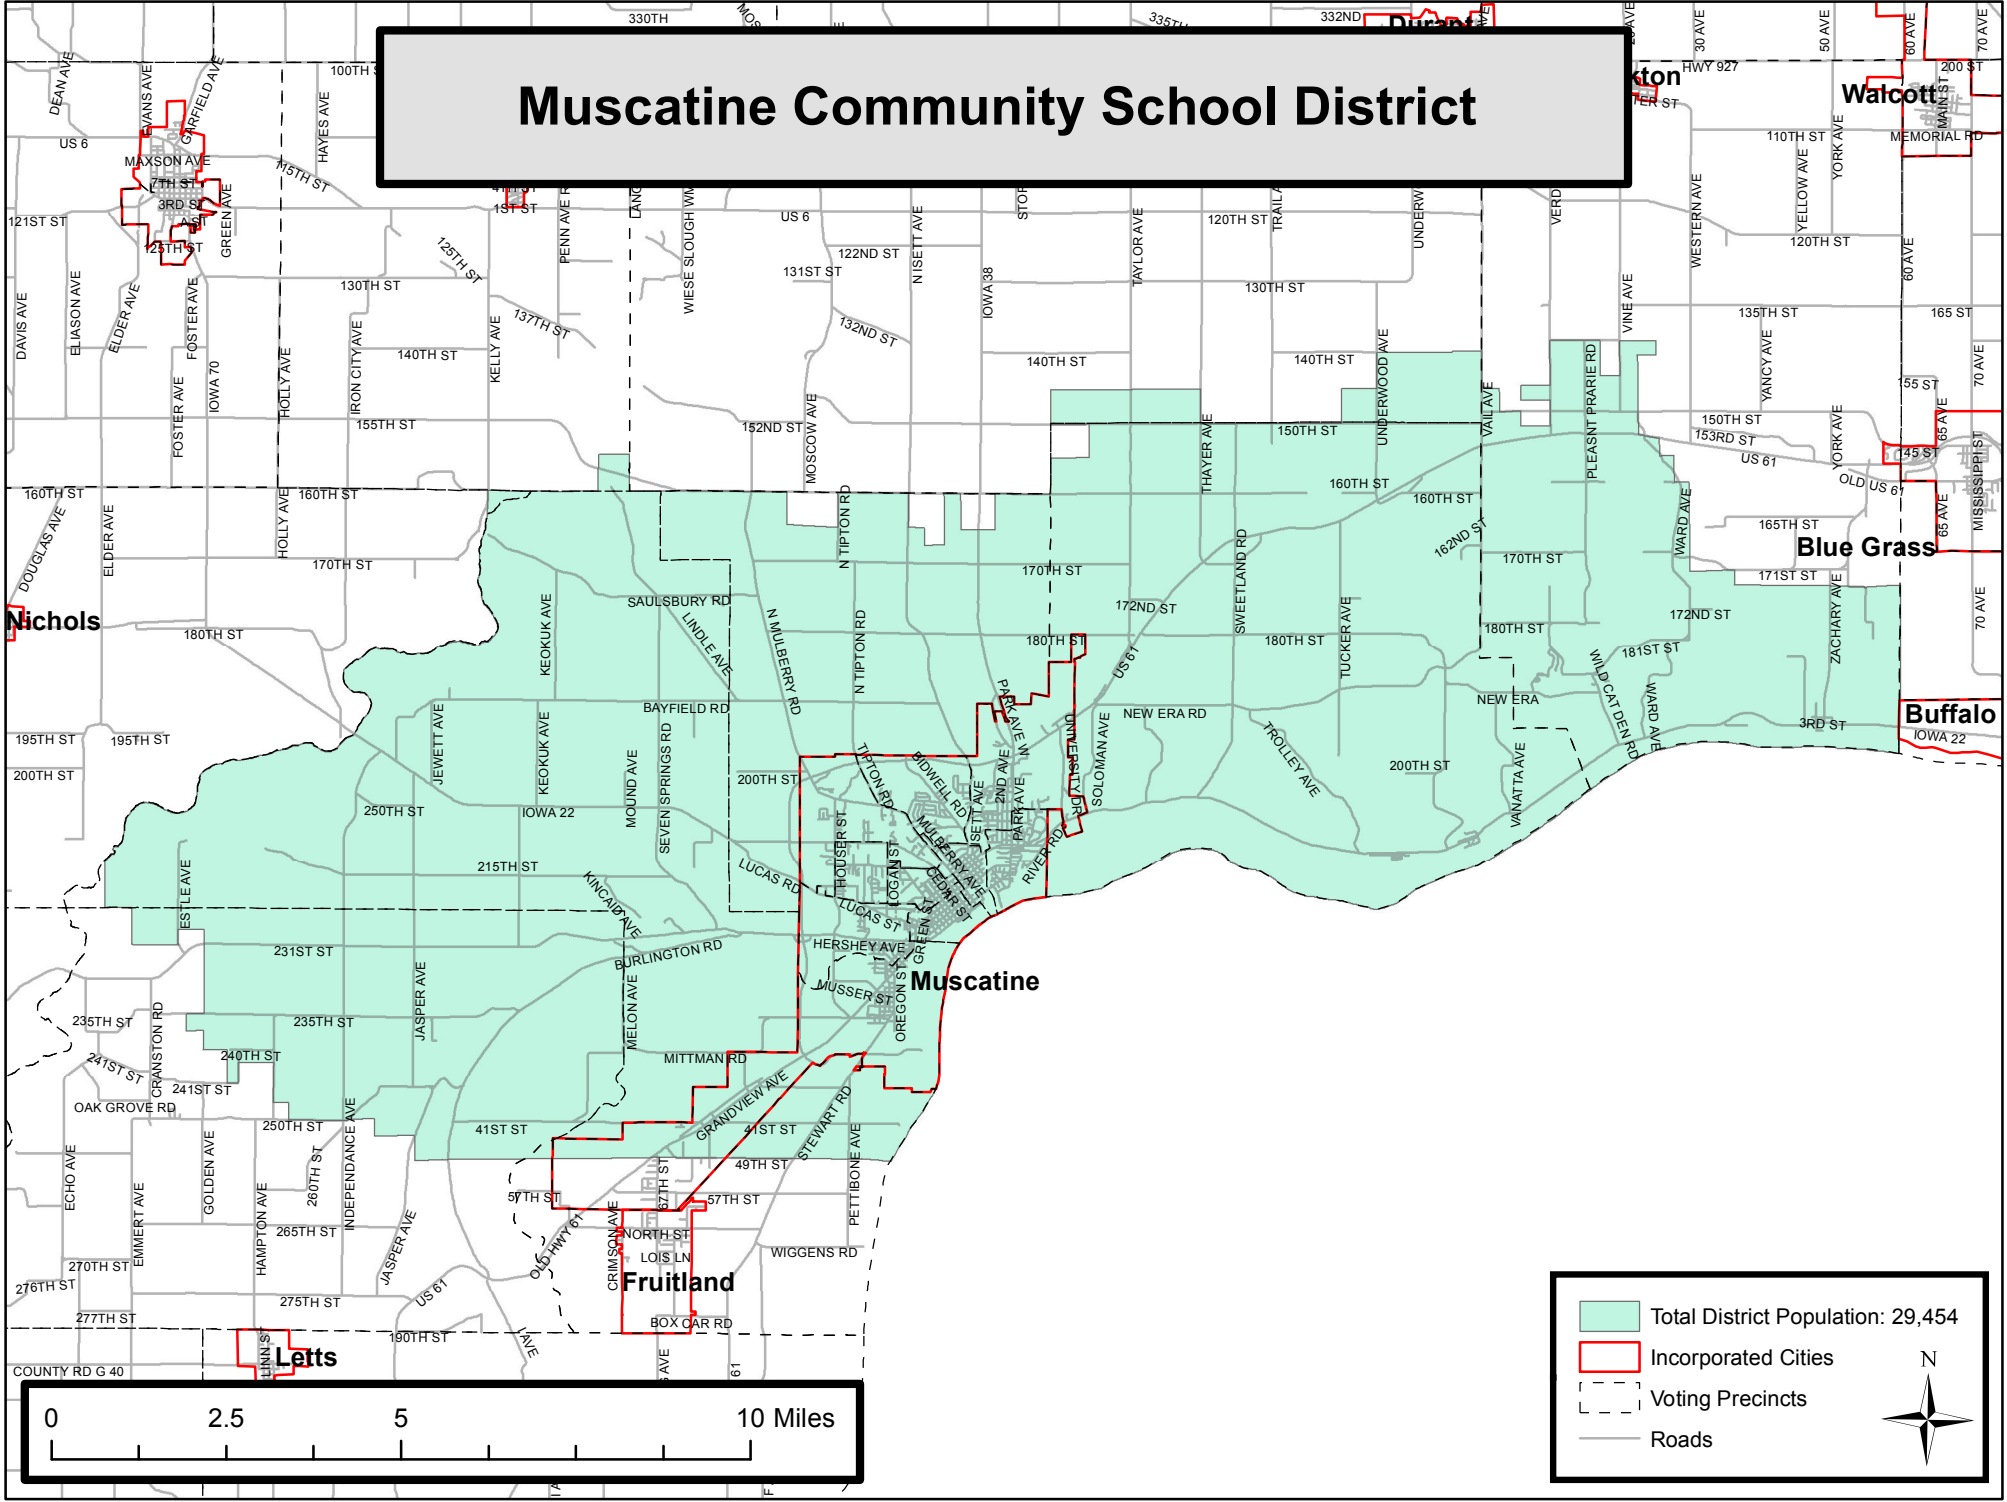

# Muscatine Community School District

Jon Rohrer, University of Iowa, Department of Geography (February 2012)  
 Source: 2010 Census data, prepared by the U.S. Census Bureau