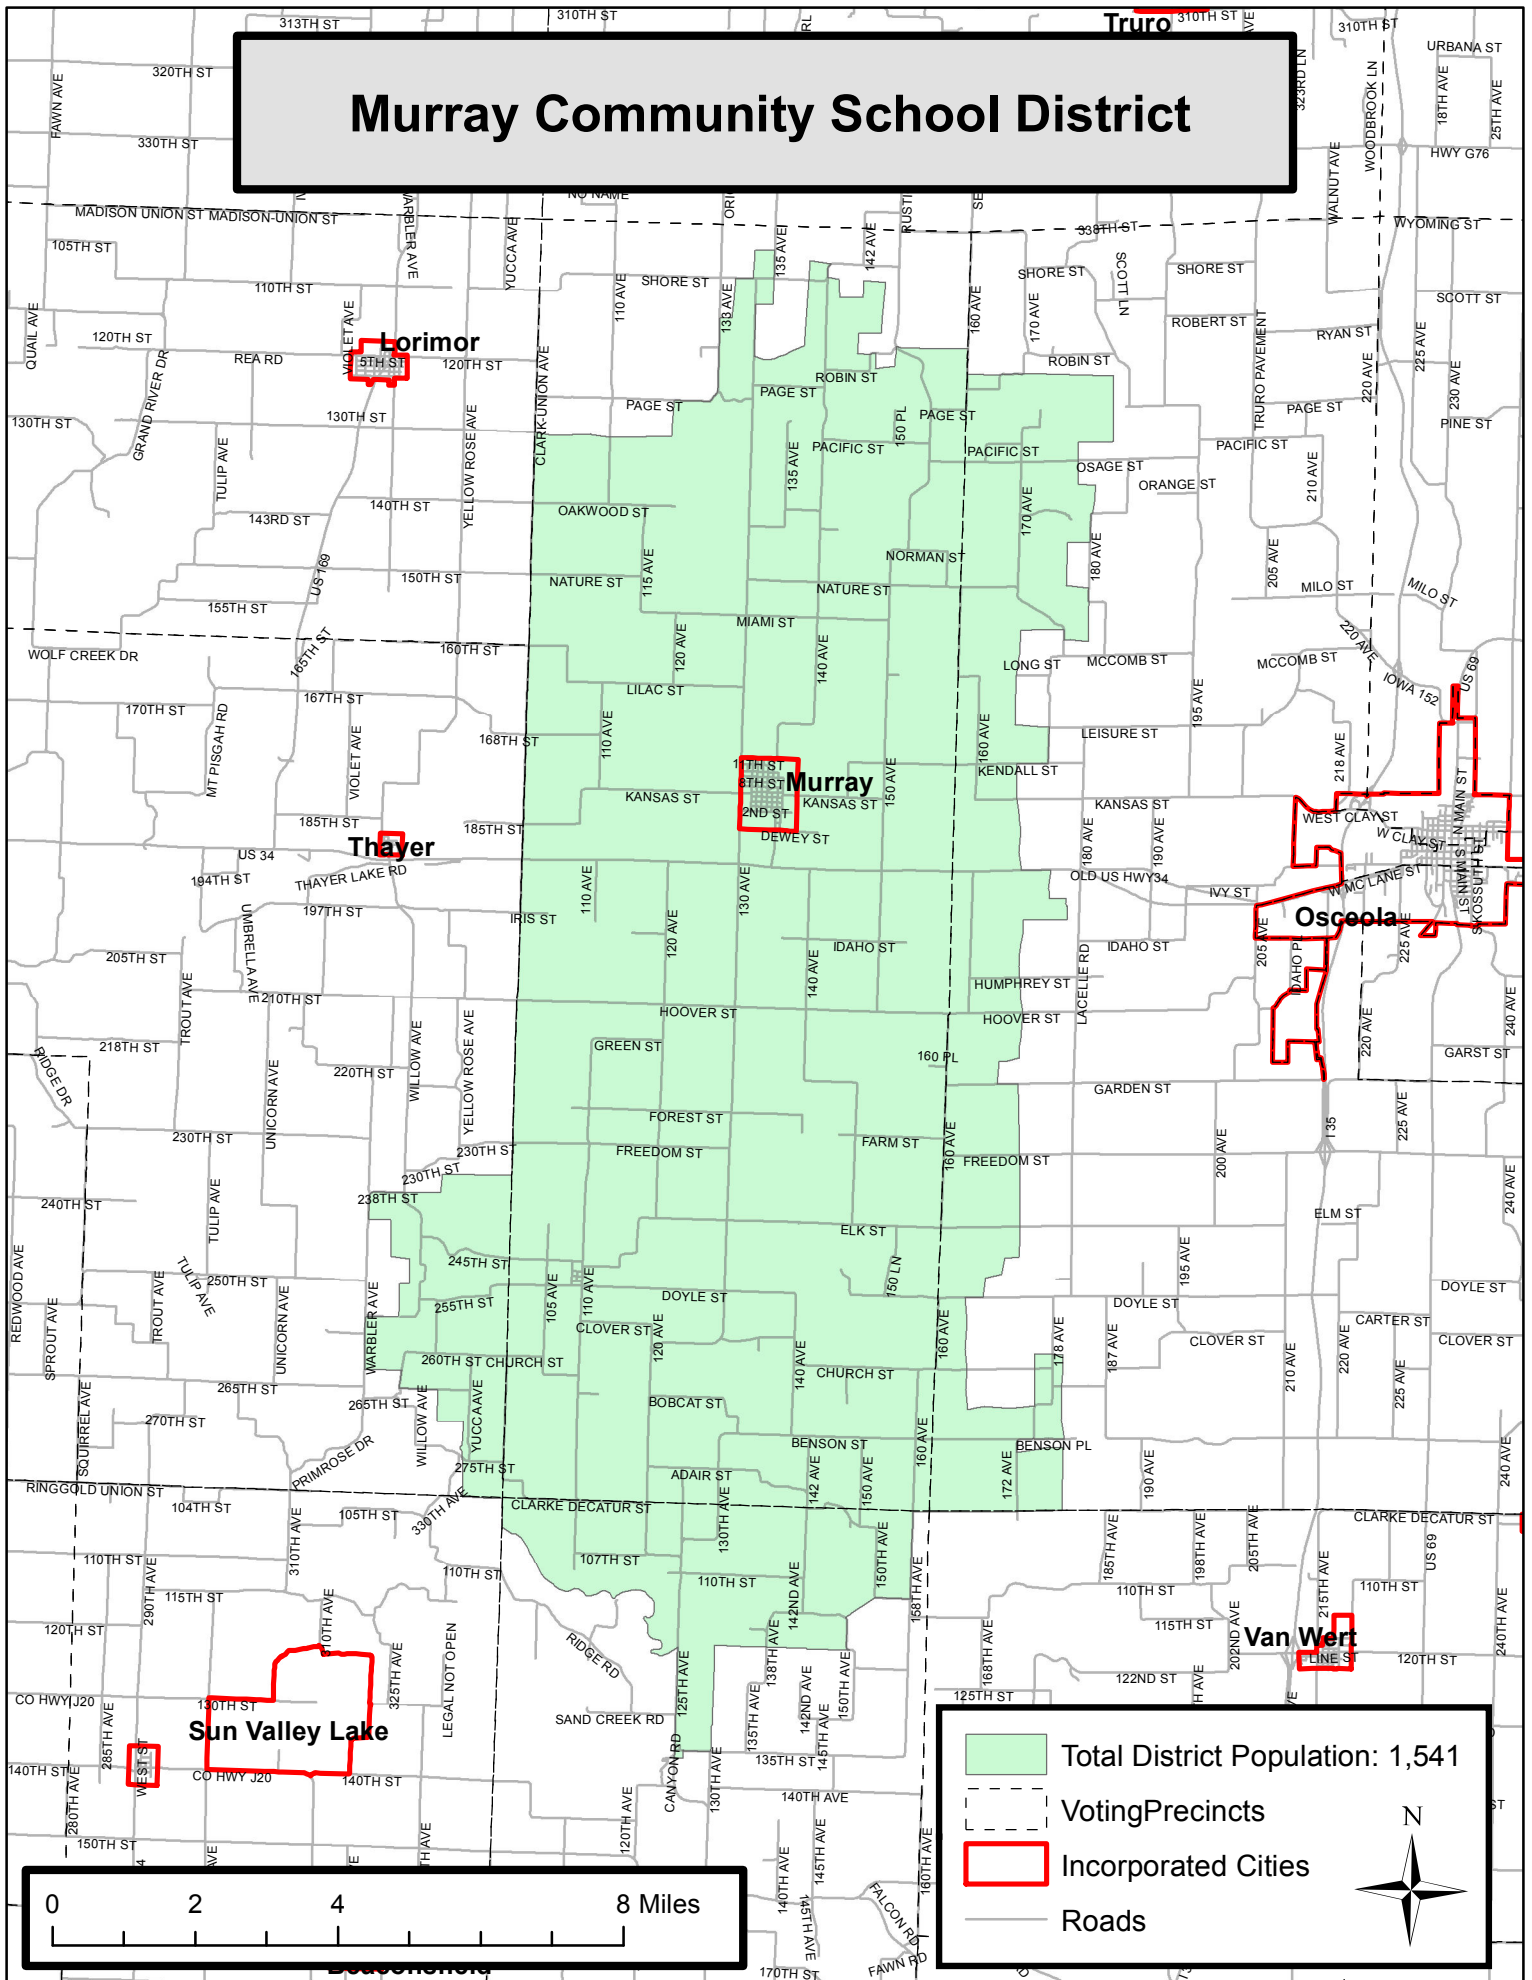

Murray Community School District

- Total District Population: 1,541
- Voting Precincts
- Incorporated Cities
- Roads