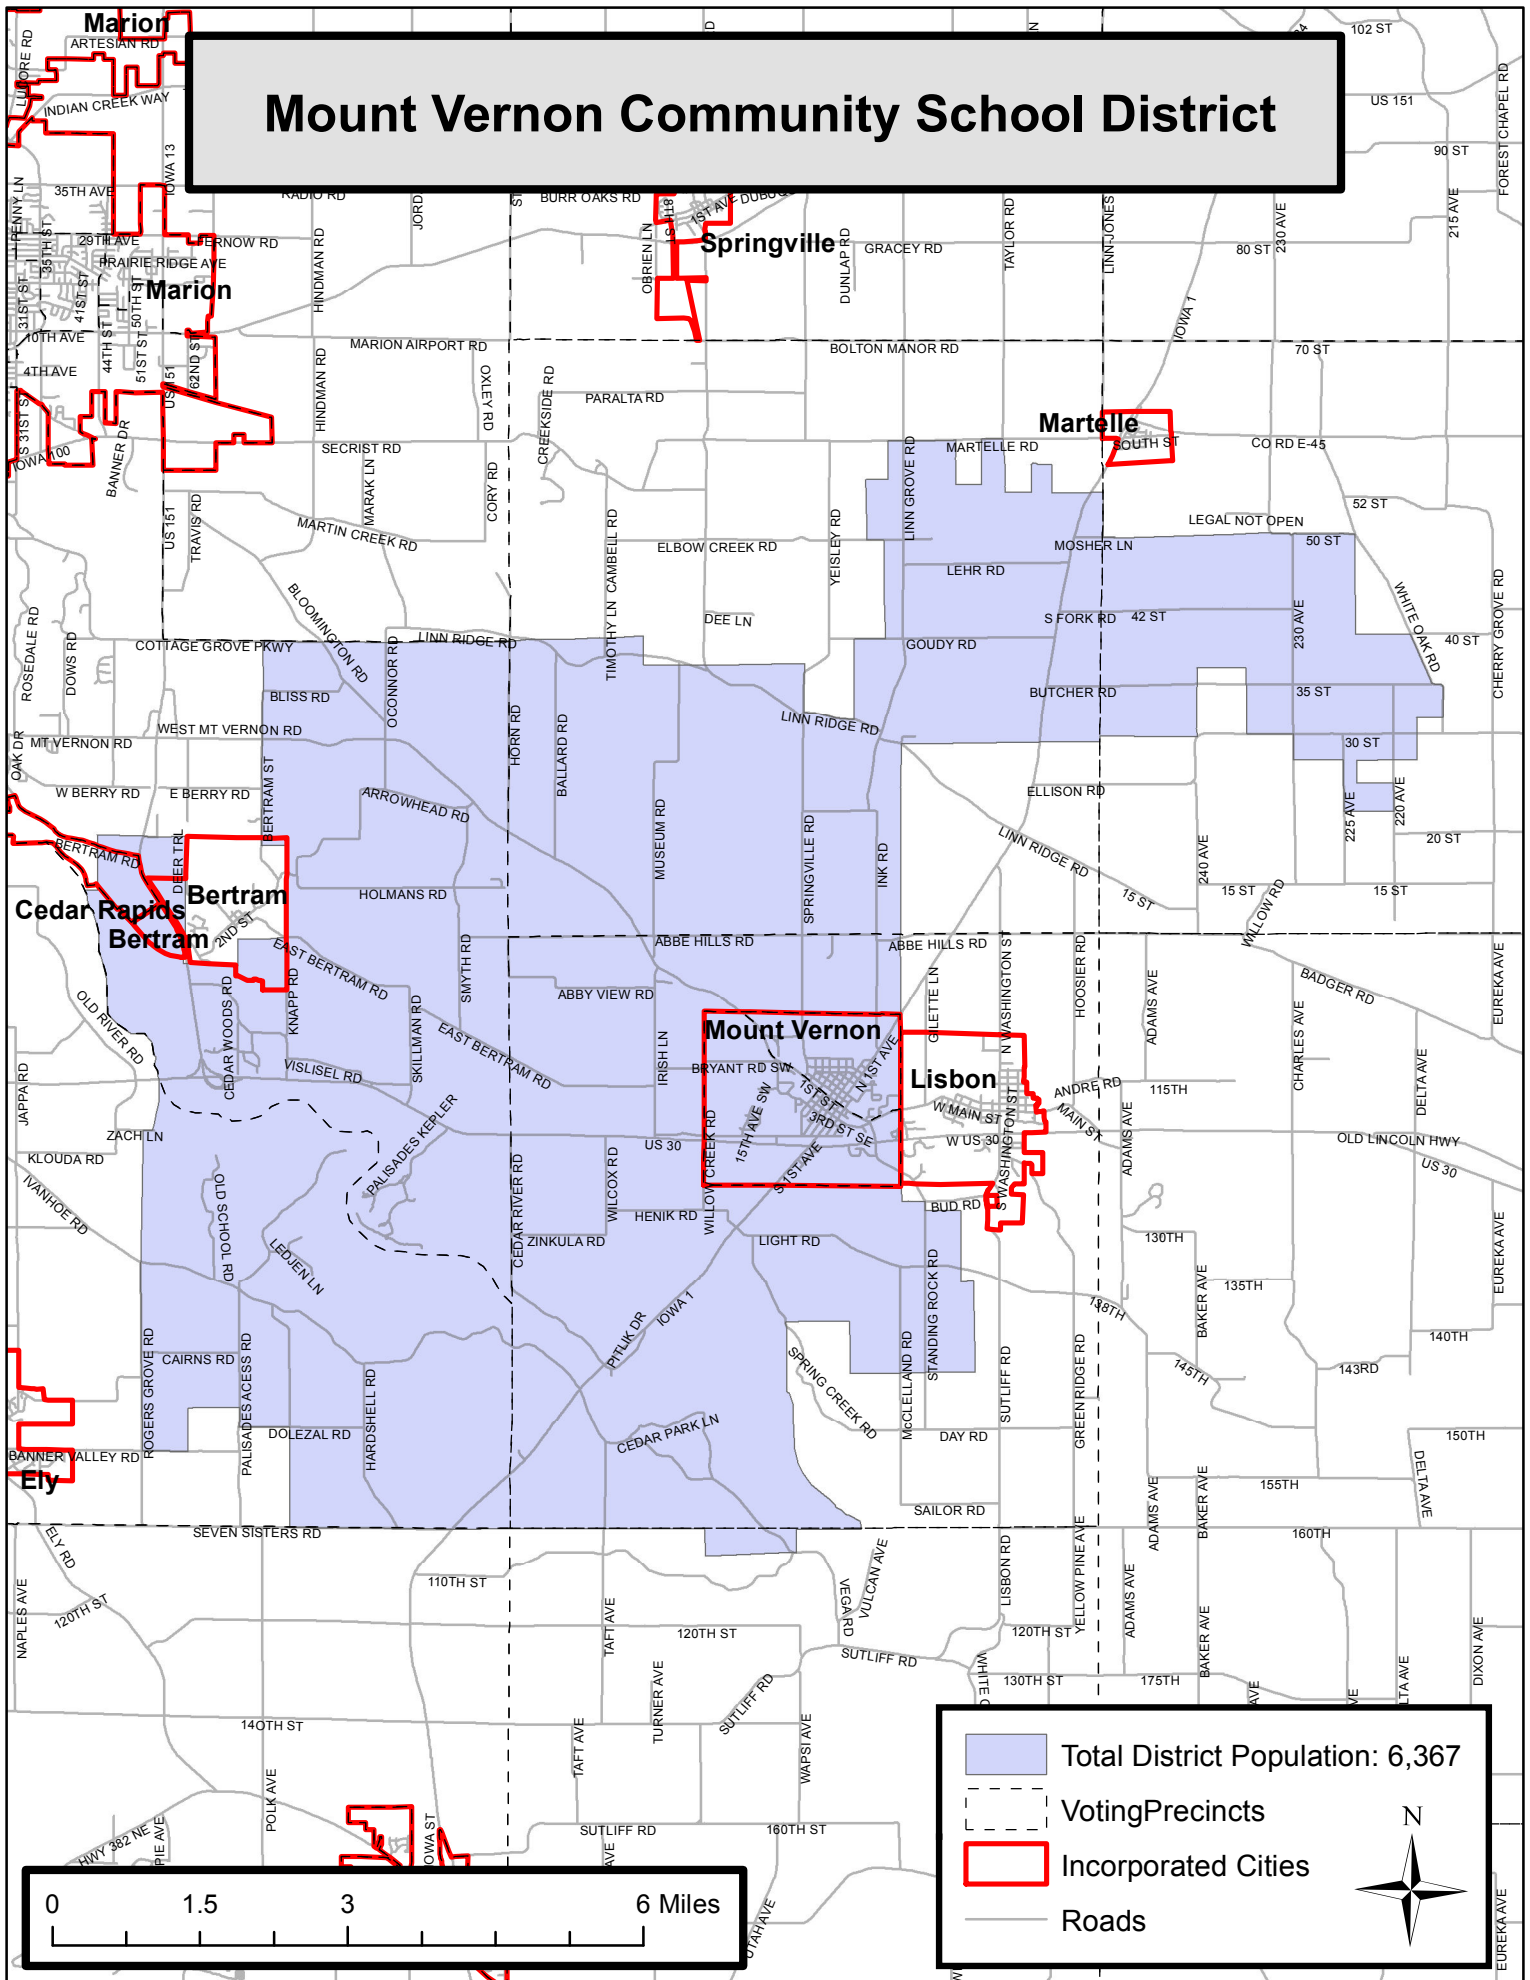

Mount Vernon Community School District

- Total District Population: 6,367
- Voting Precincts
- Incorporated Cities
- Roads