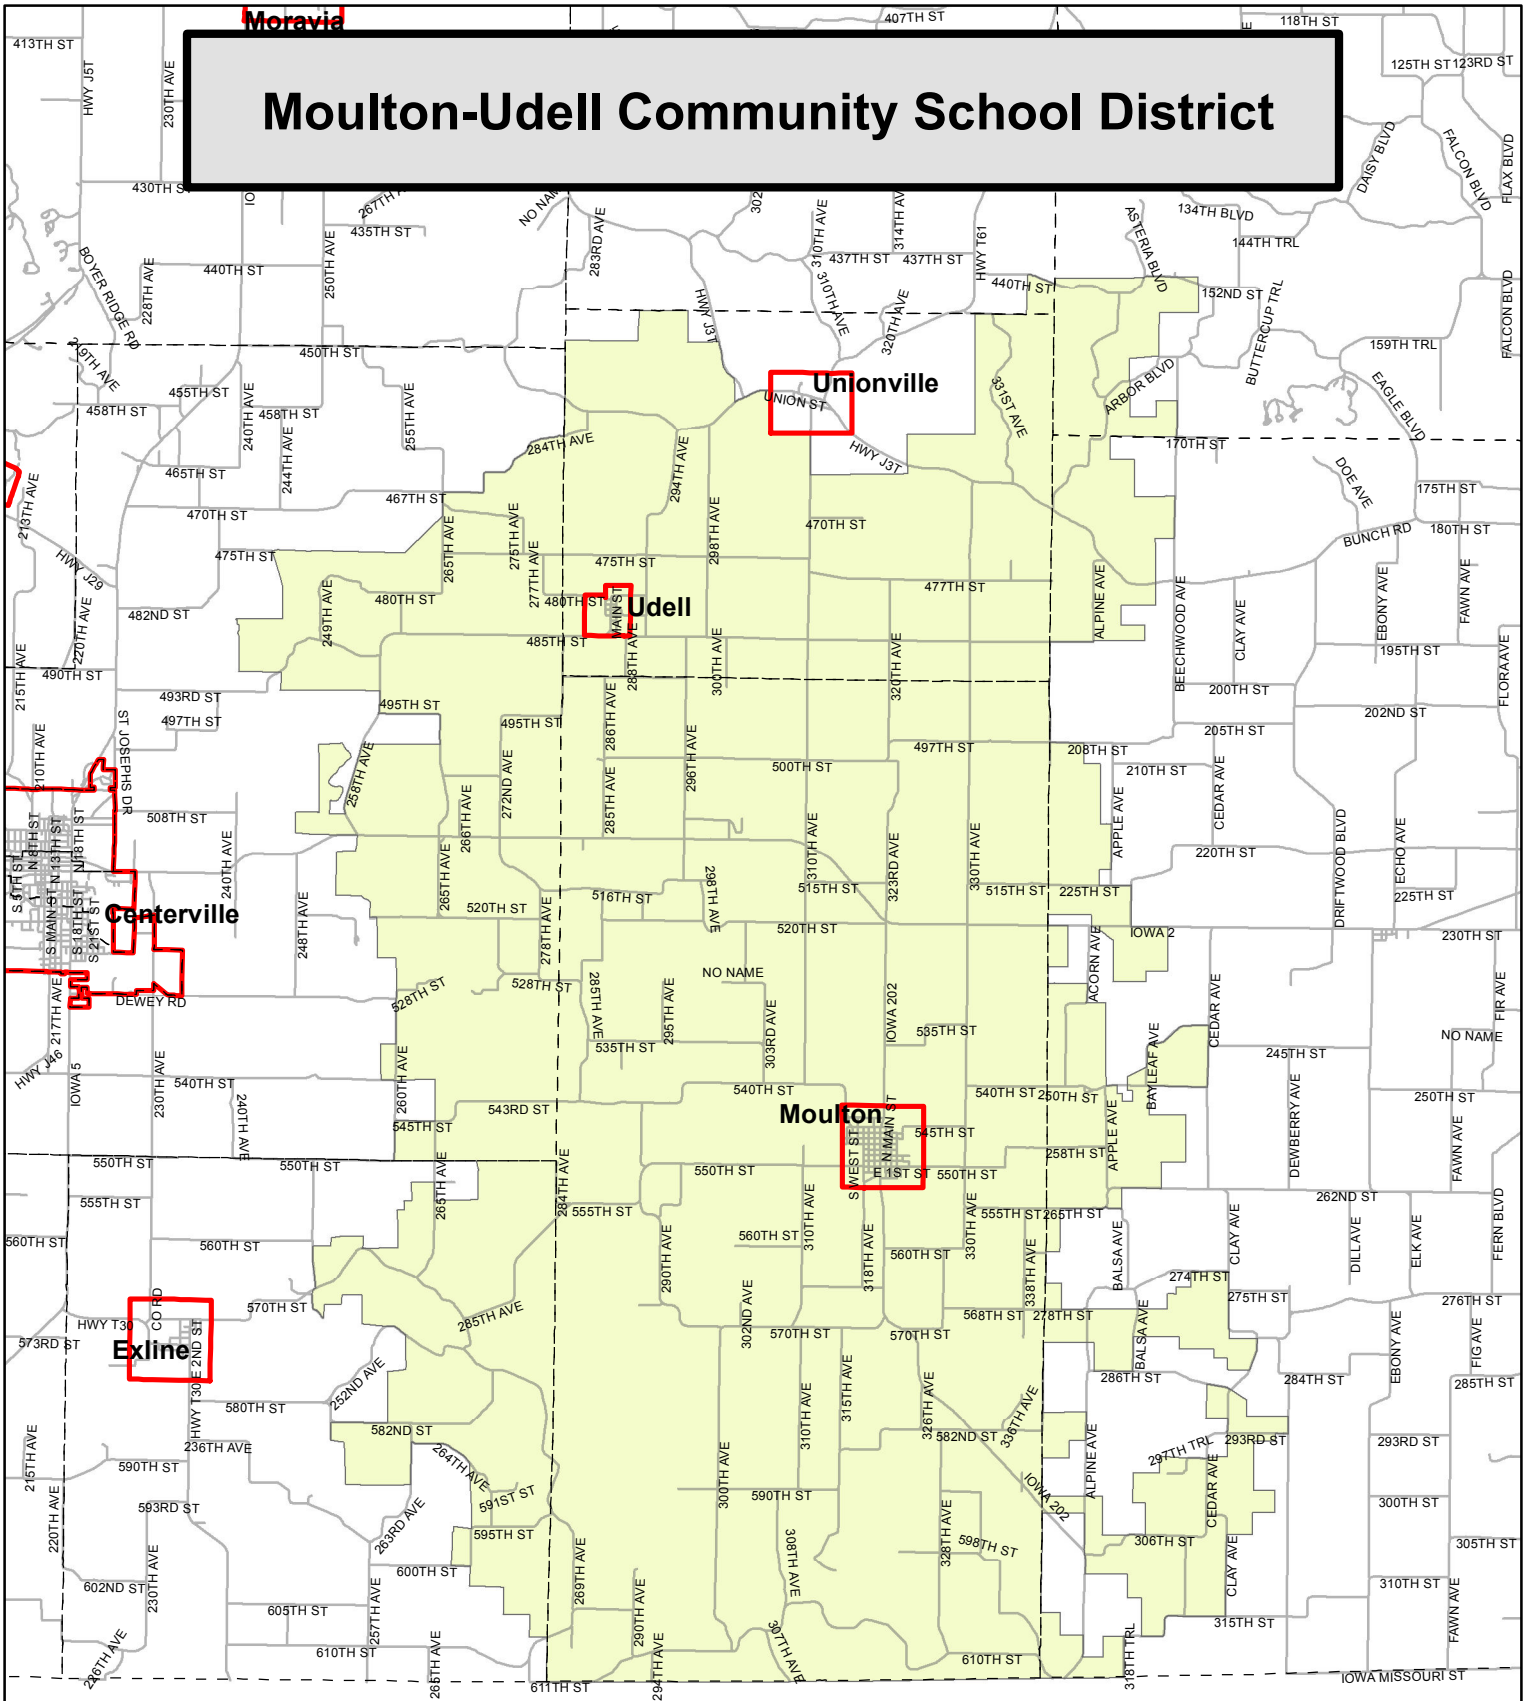

Moravia

Moulton-Udell Community School District

Unionville

Udell

Centerville

Moulton

Exline

- Total District Population: 1,466
- Voting Precincts
- Incorporated Cities
- Roads