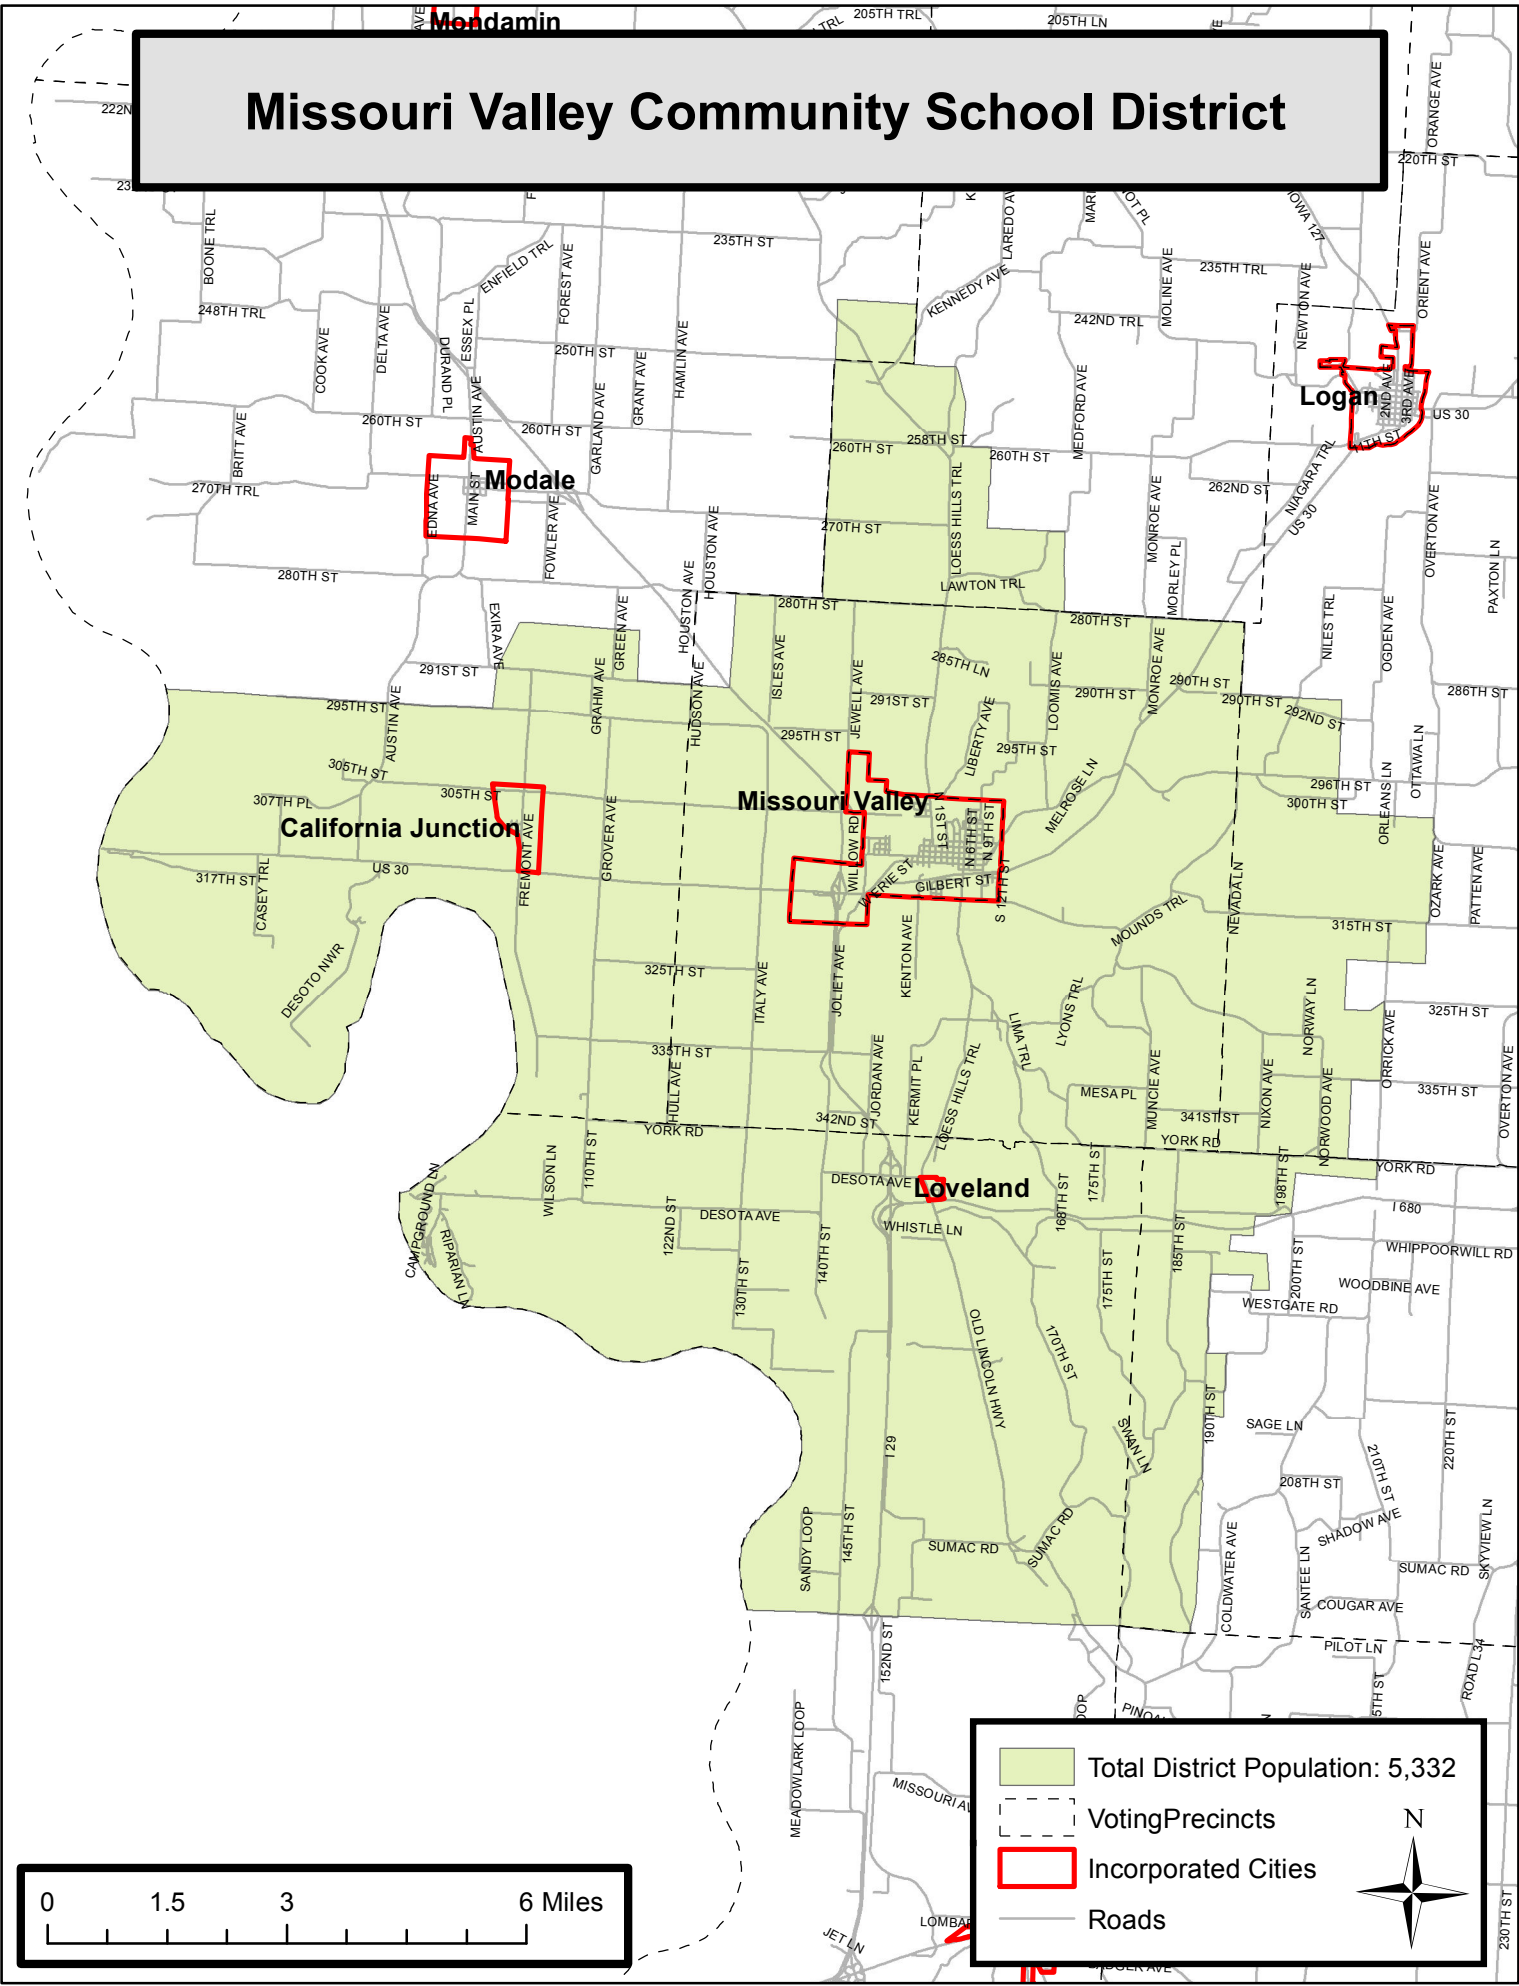

Missouri Valley Community School District

- Total District Population: 5,332
- Voting Precincts
- Incorporated Cities
- Roads