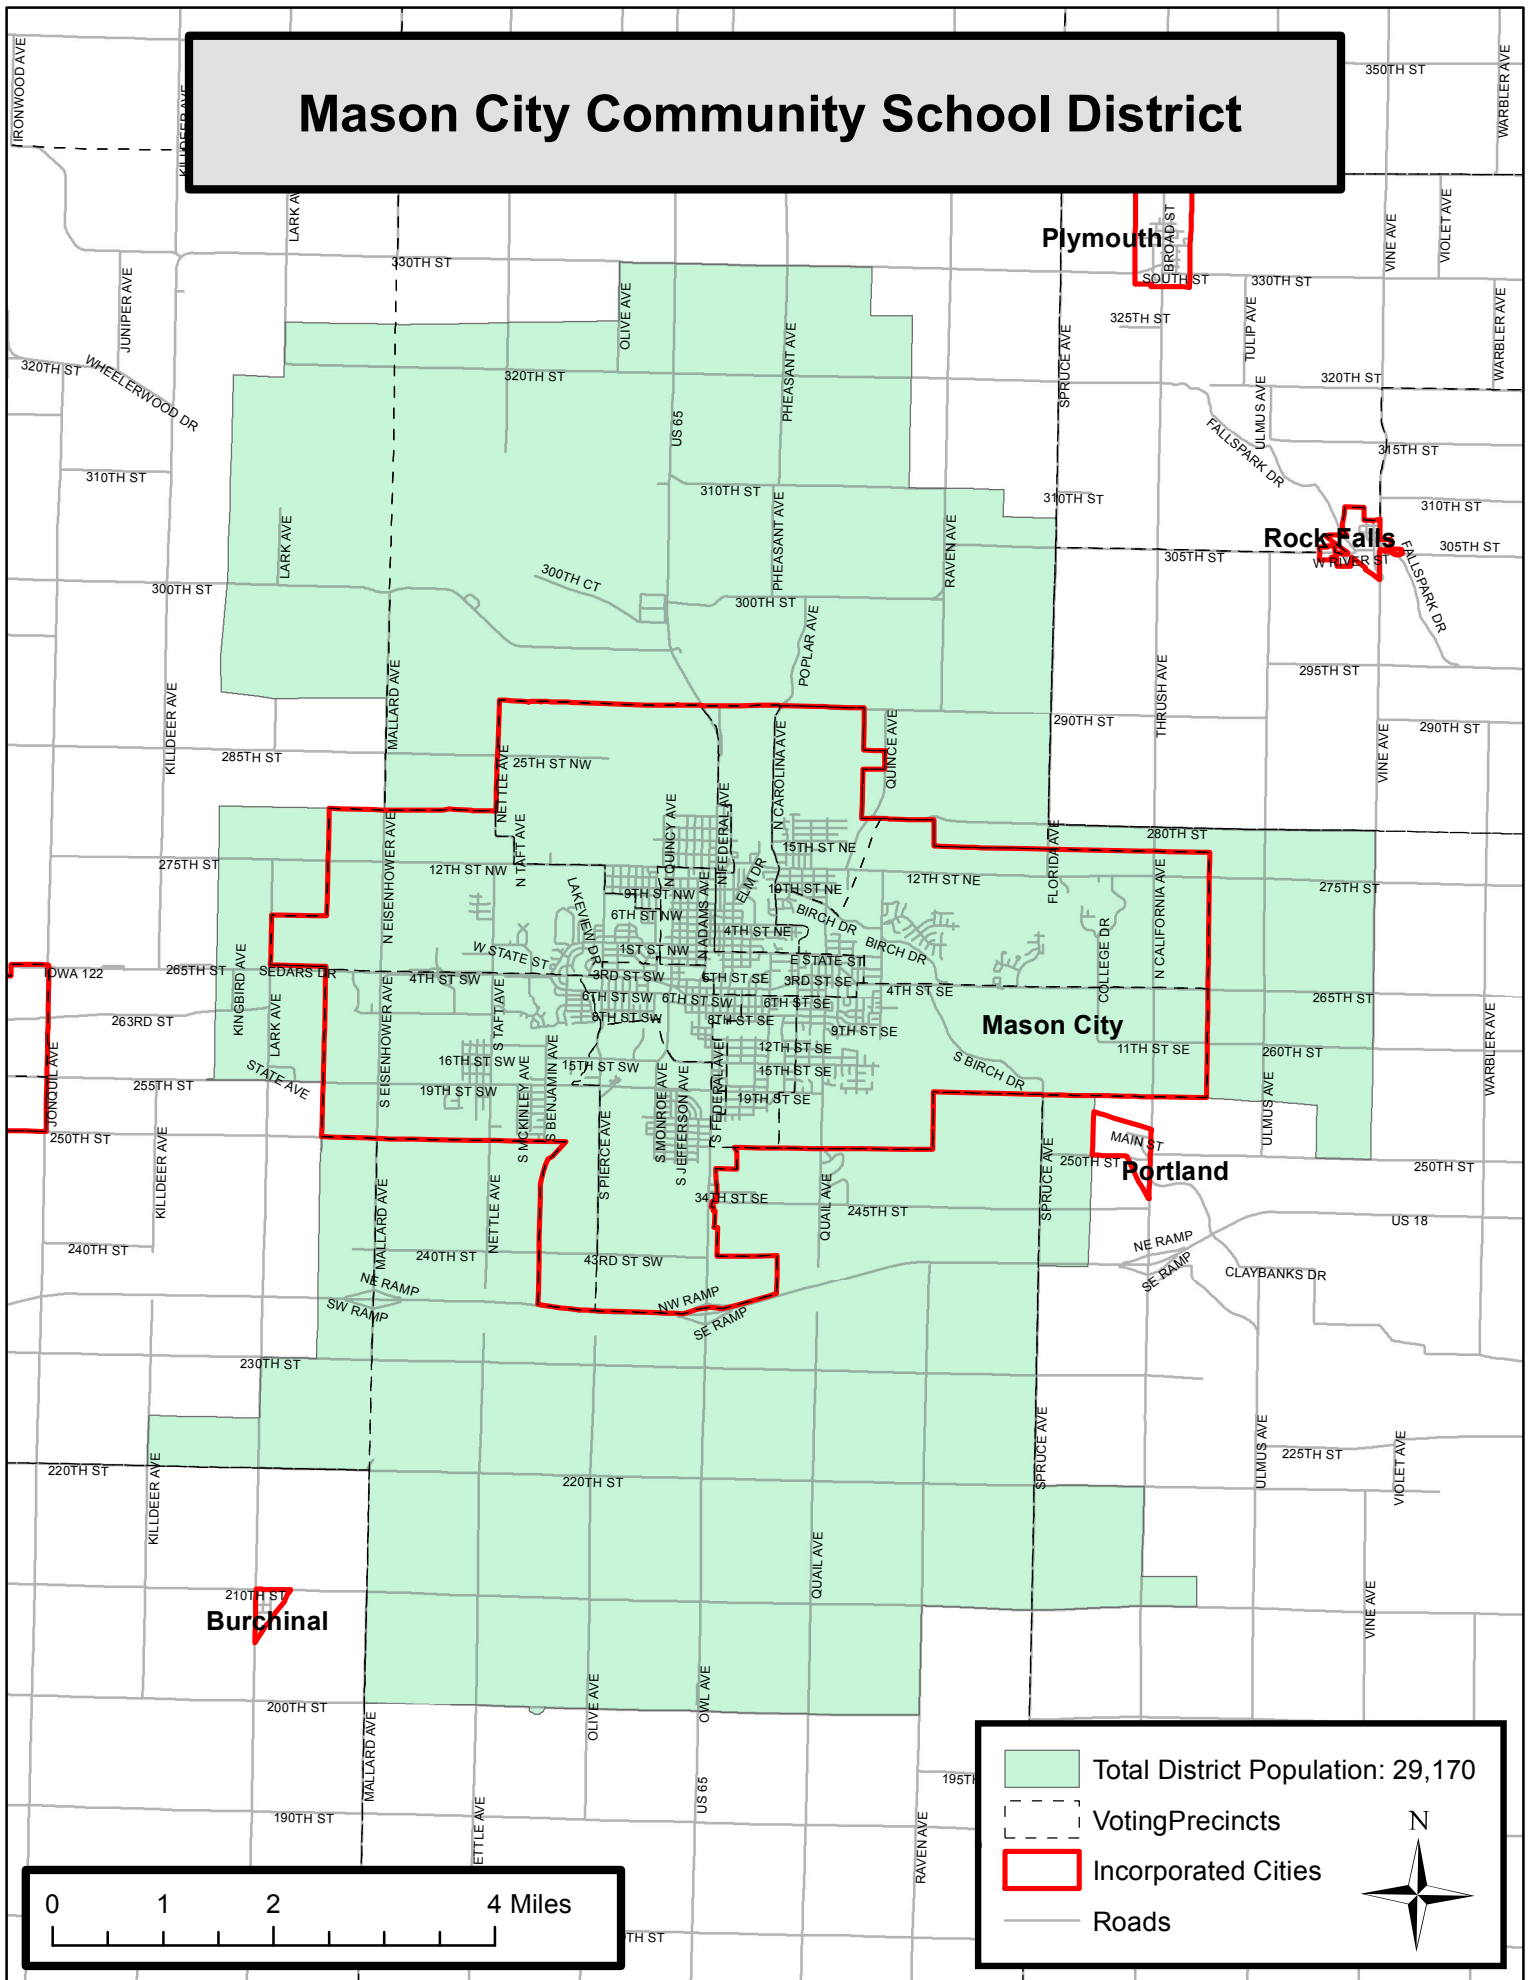

Mason City Community School District

- Total District Population: 29,170
- Voting Precincts
- Incorporated Cities
- Roads