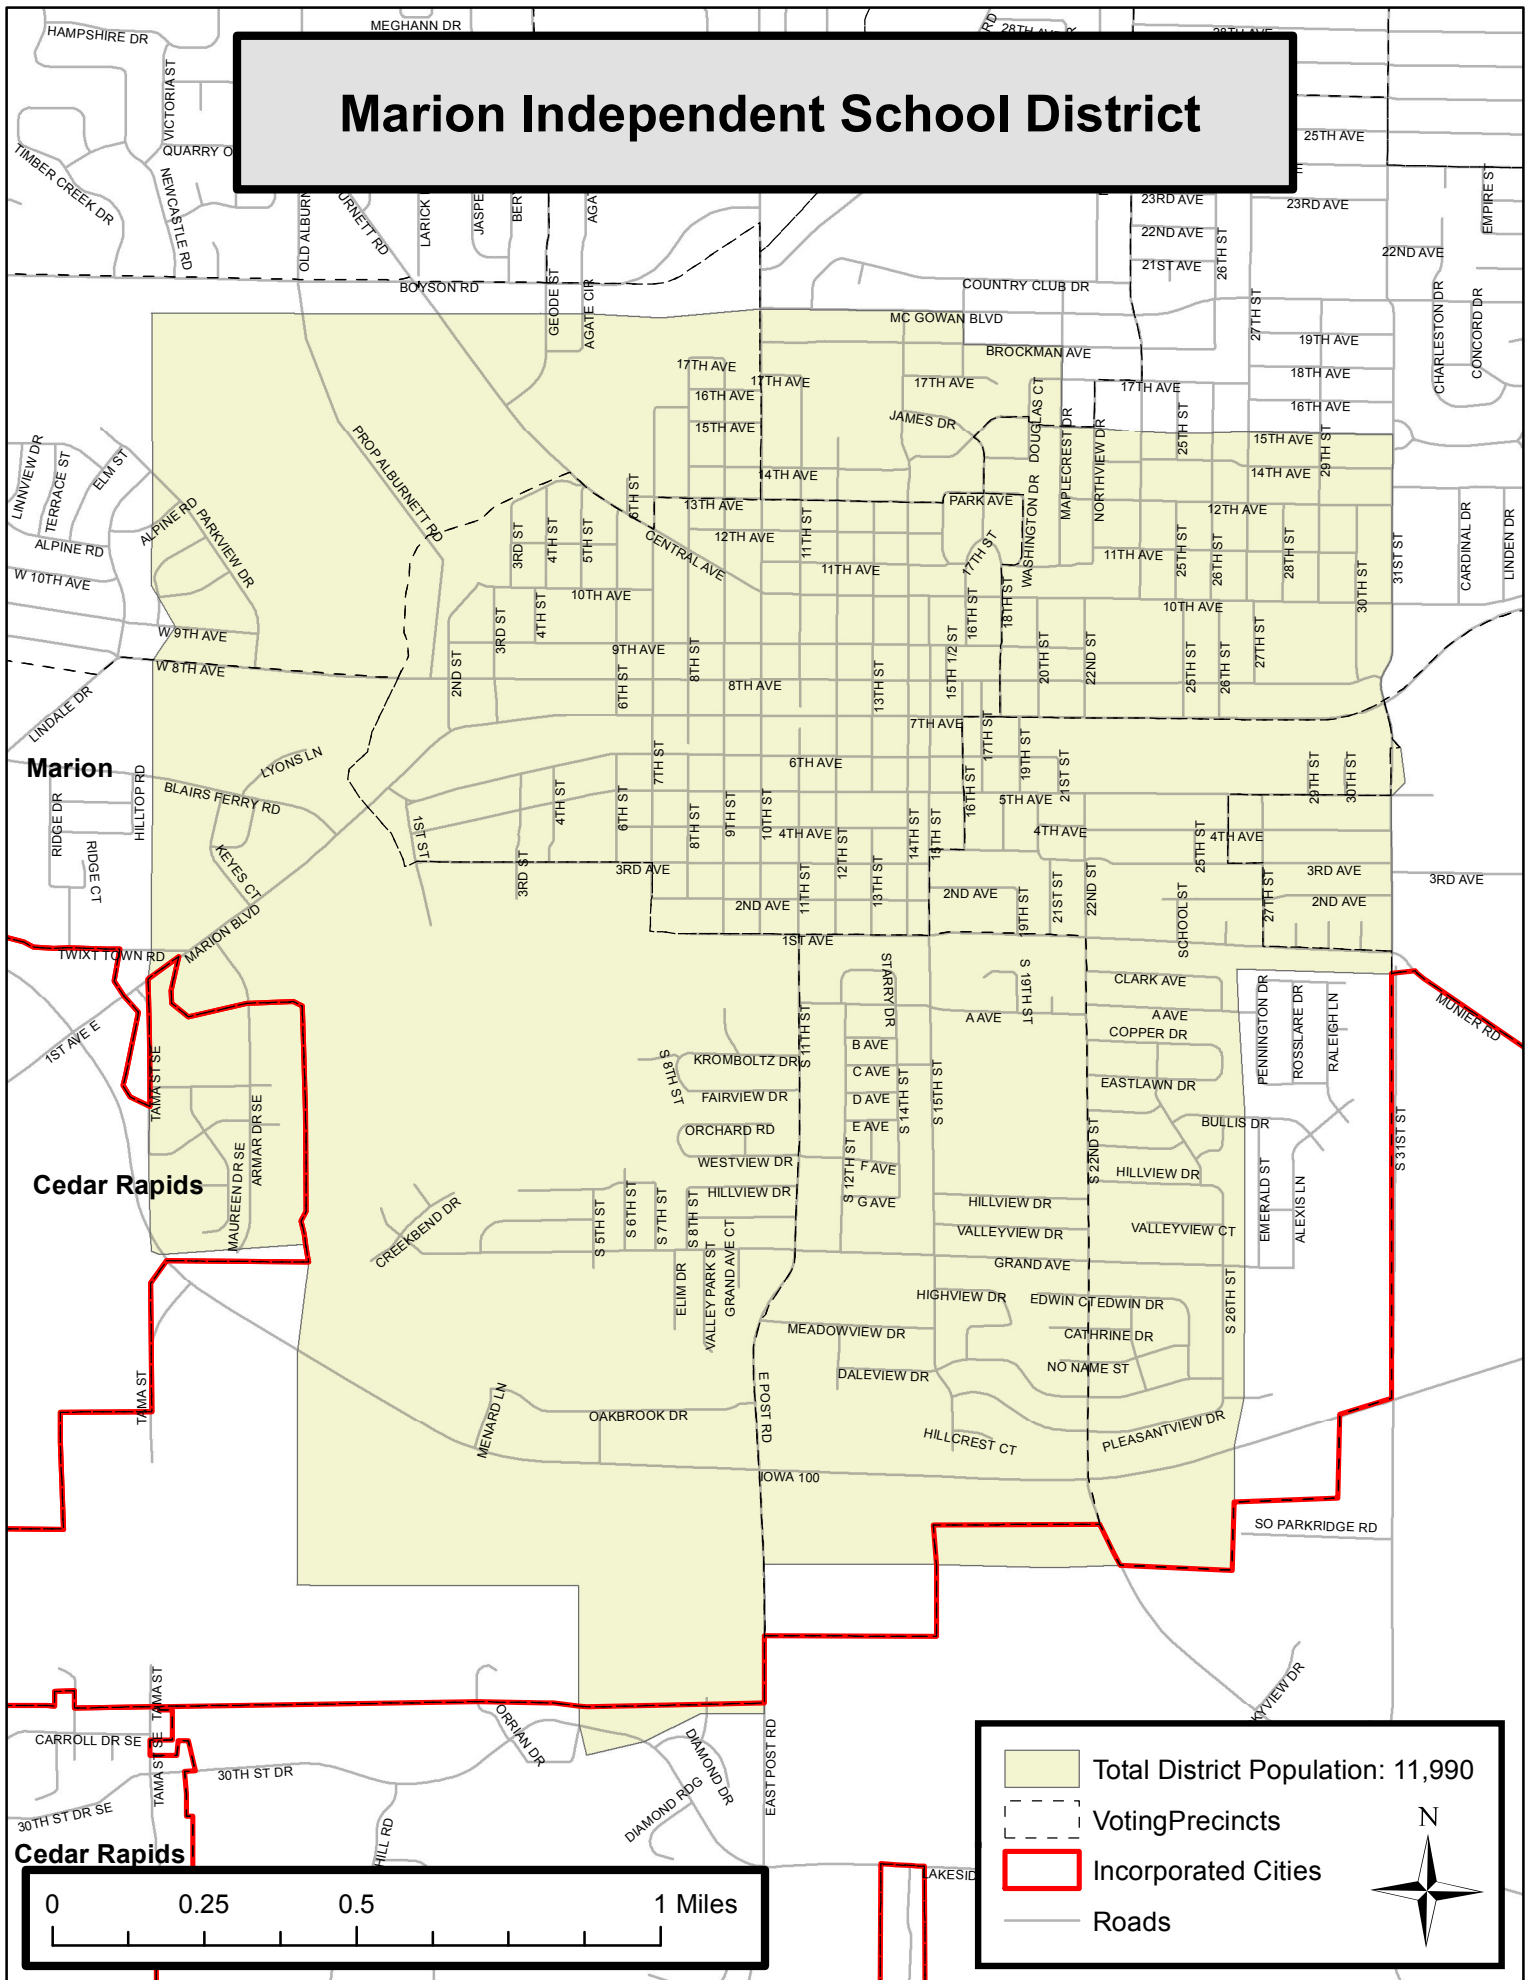

# Marion Independent School District

- Total District Population: 11,990
- Voting Precincts
- Incorporated Cities
- Roads