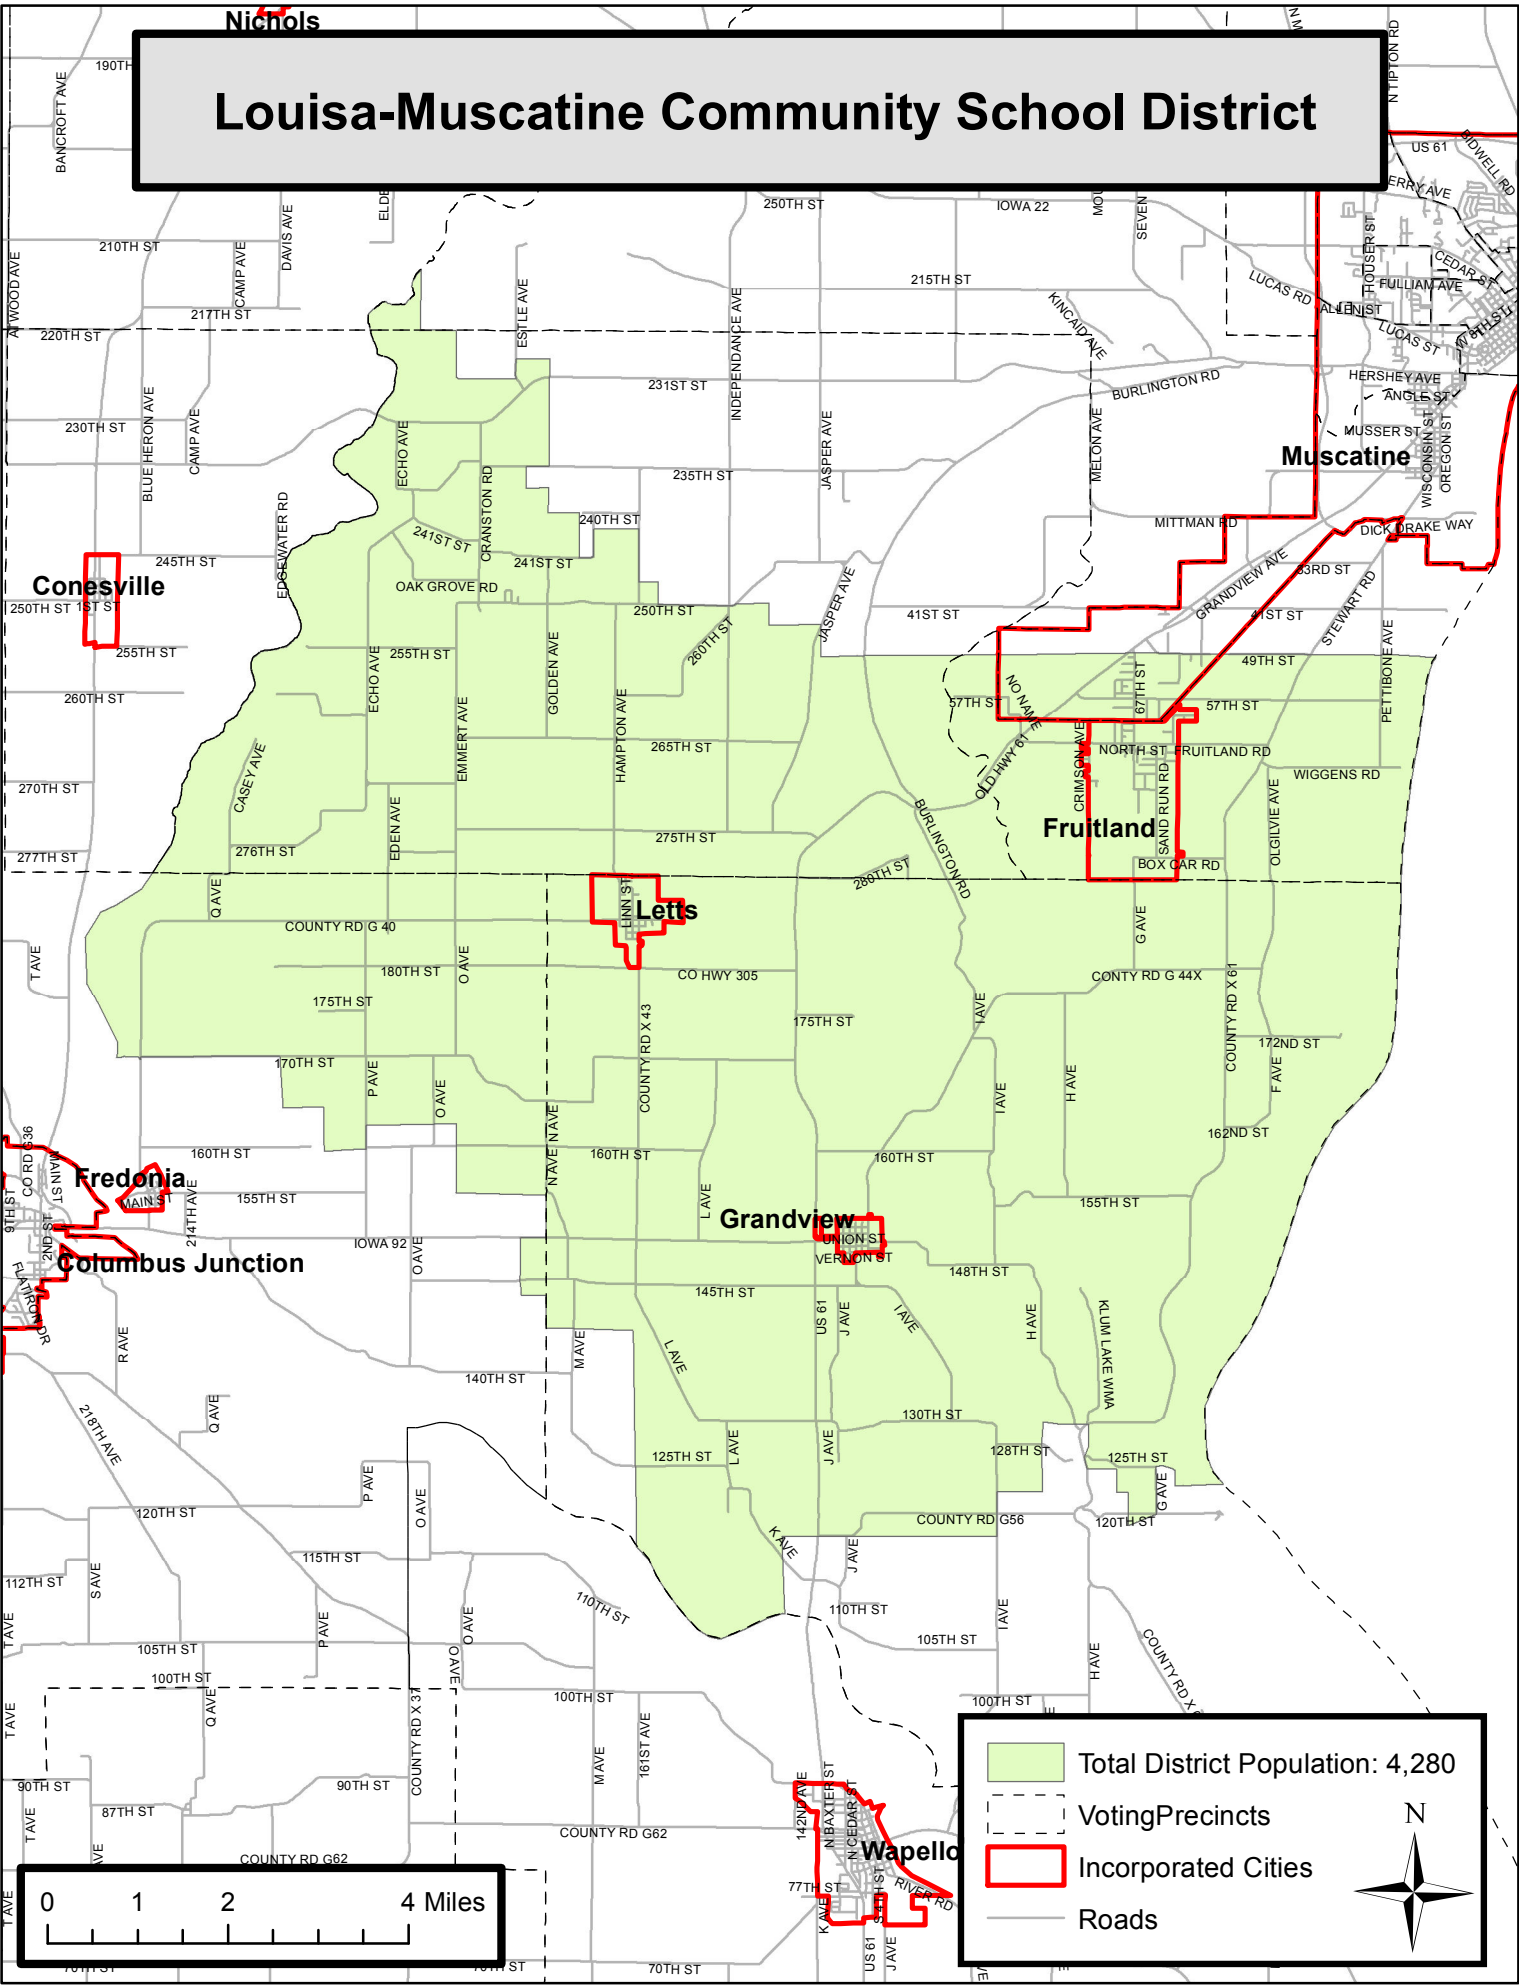

Nichols

Louisa-Muscatine Community School District

- Total District Population: 4,280
- Voting Precincts
- Incorporated Cities
- Roads