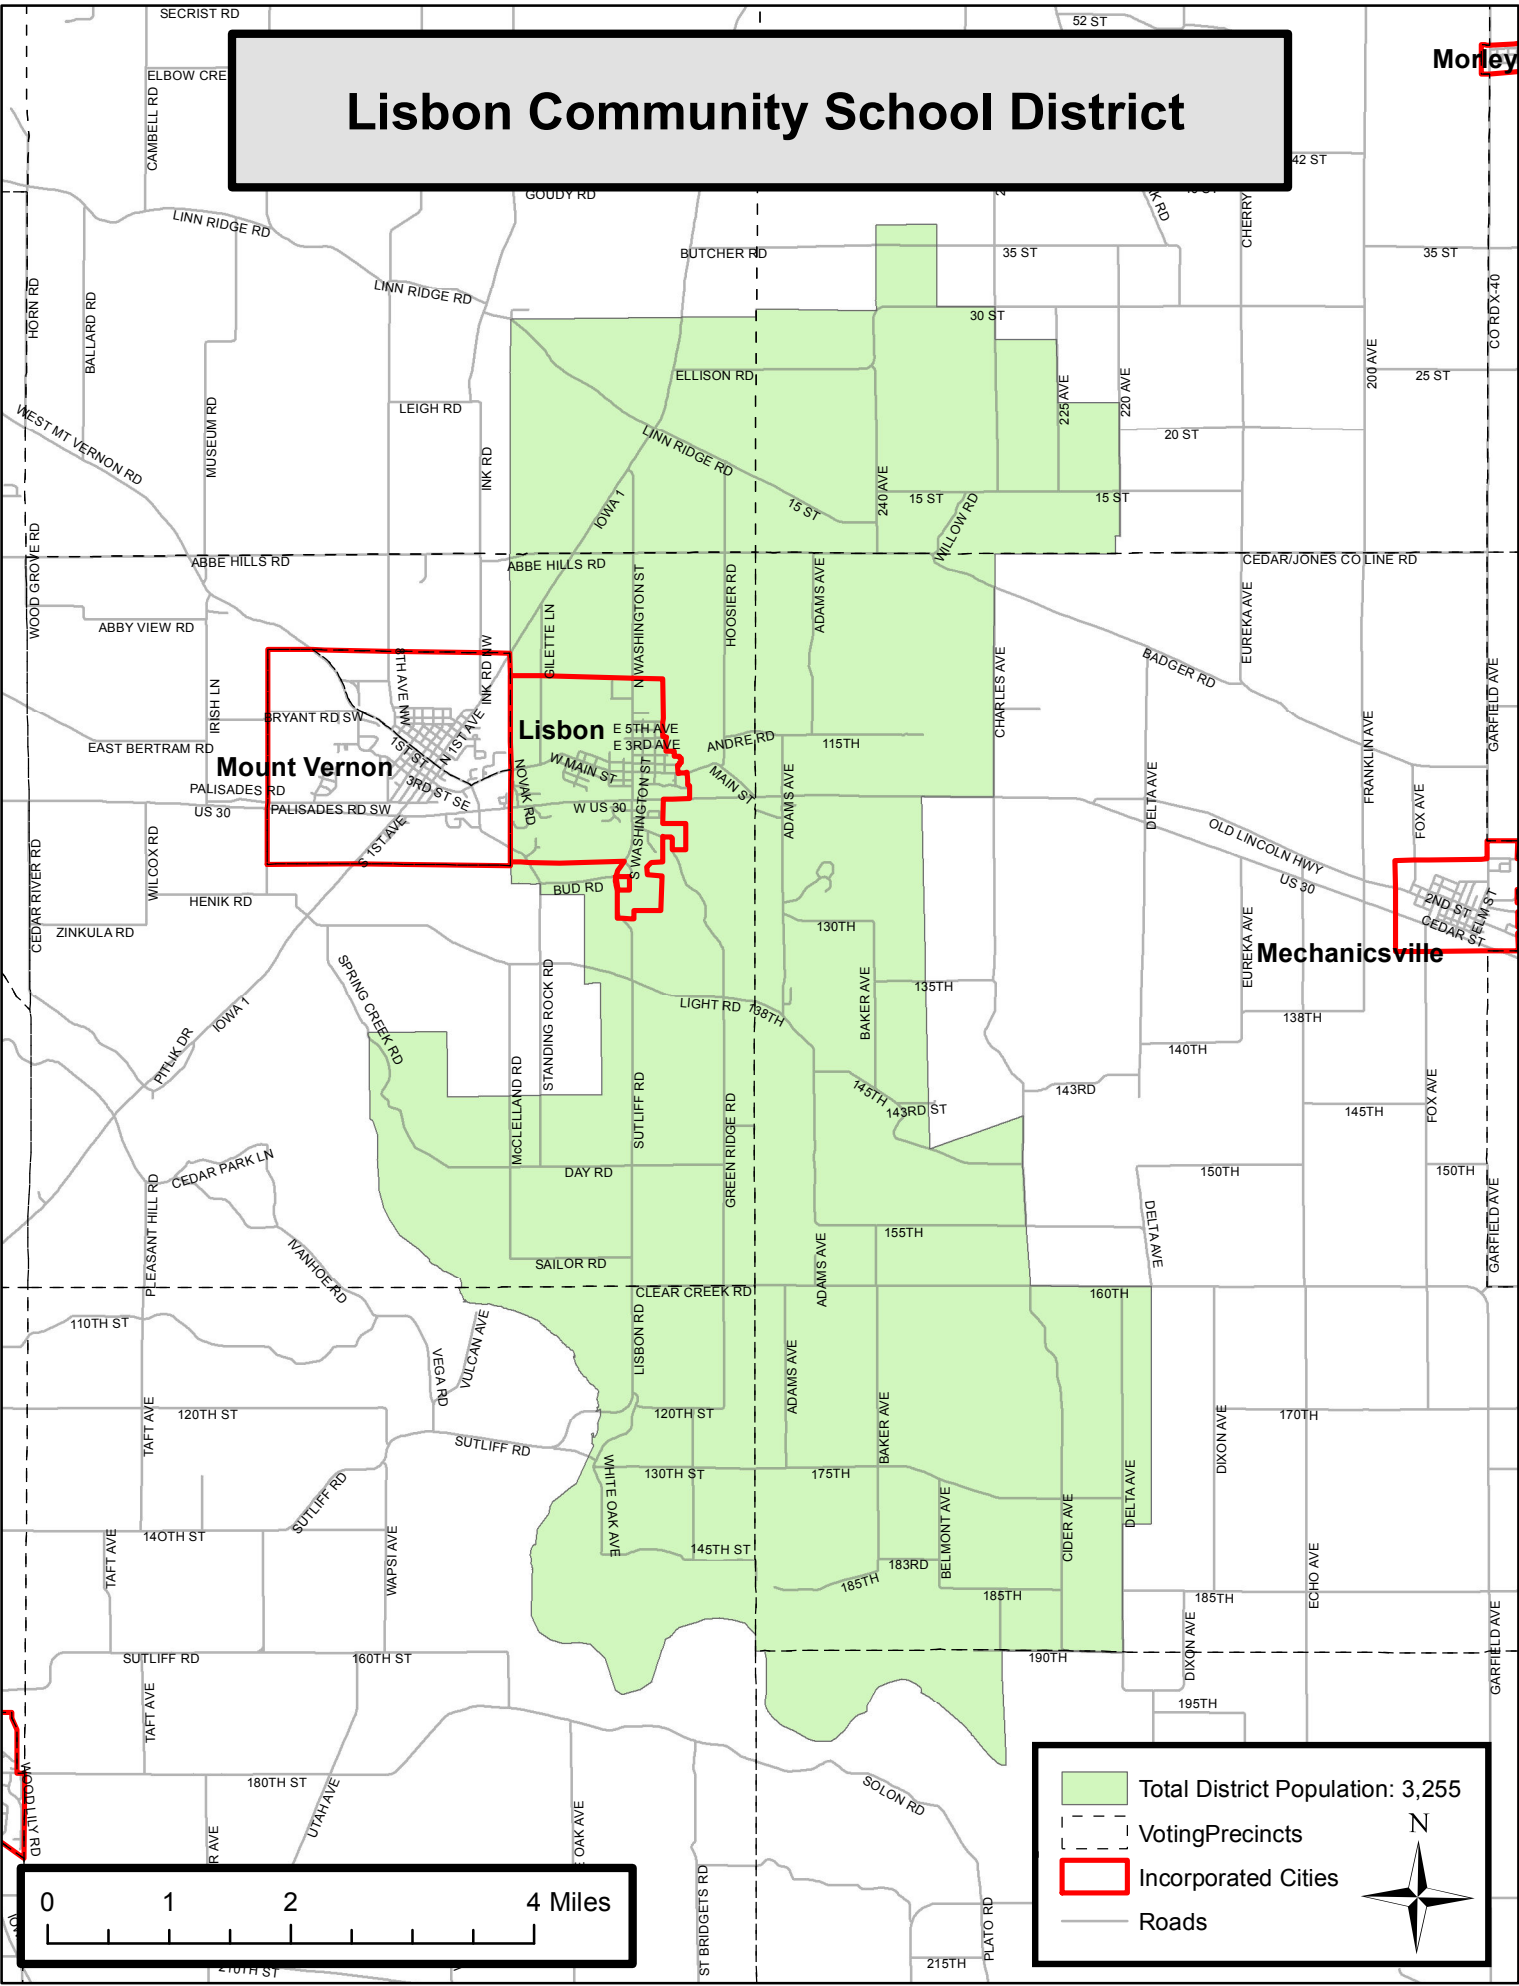

Lisbon Community School District

- Total District Population: 3,255
- Voting Precincts
- Incorporated Cities
- Roads