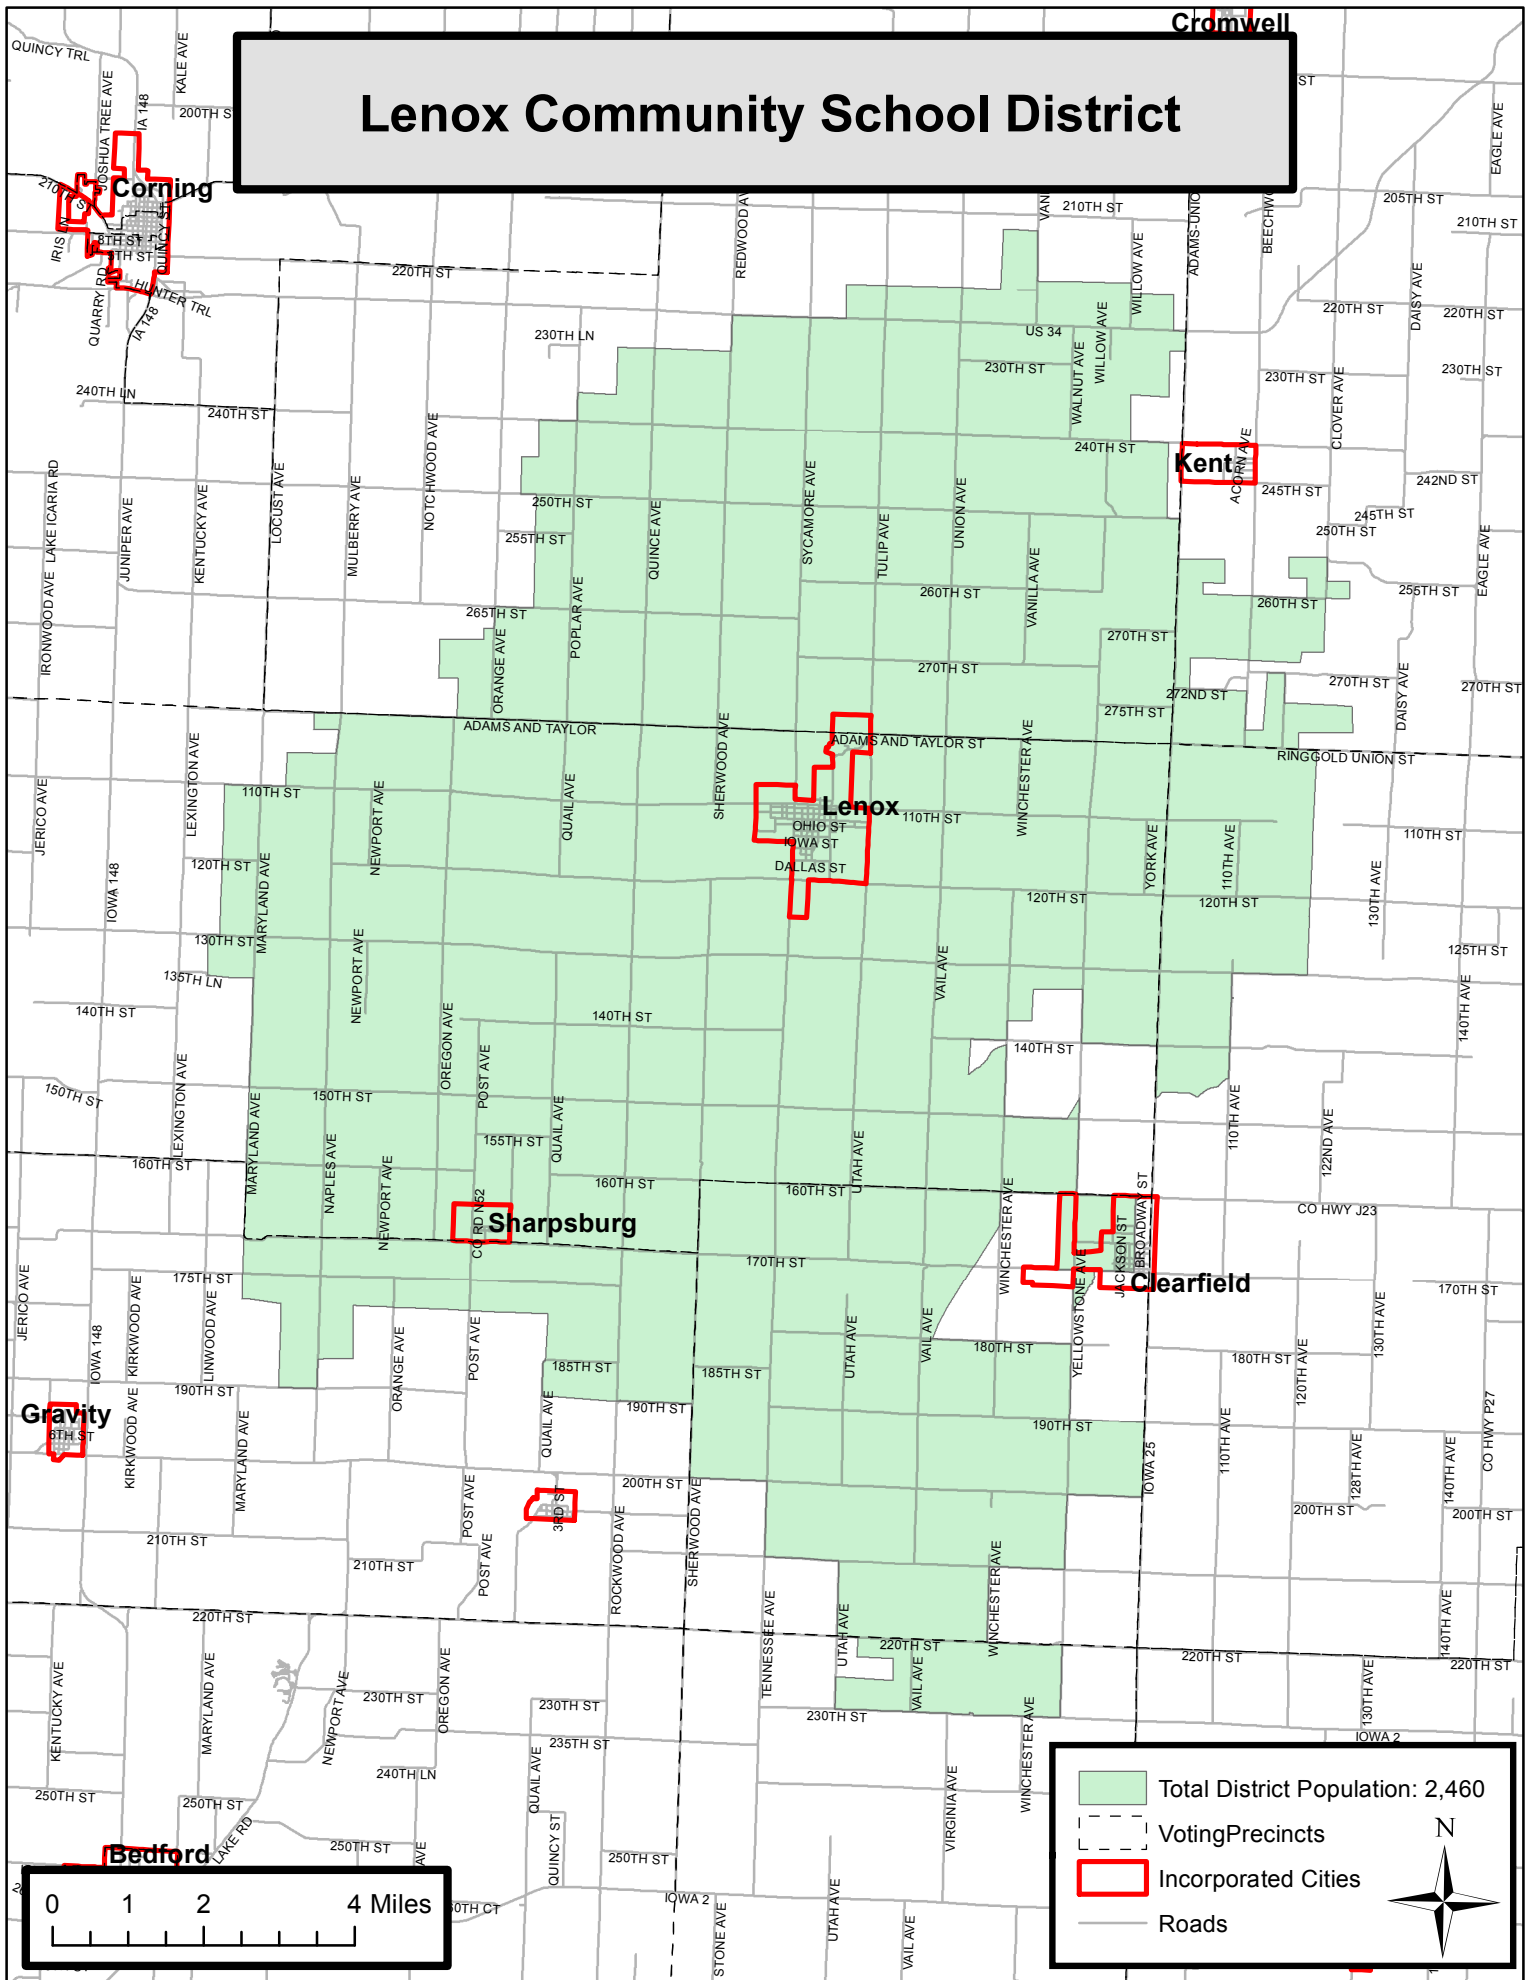

# Lenox Community School District

**Total District Population: 2,460**

- Total District Population: 2,460
- Voting Precincts
- Incorporated Cities
- Roads