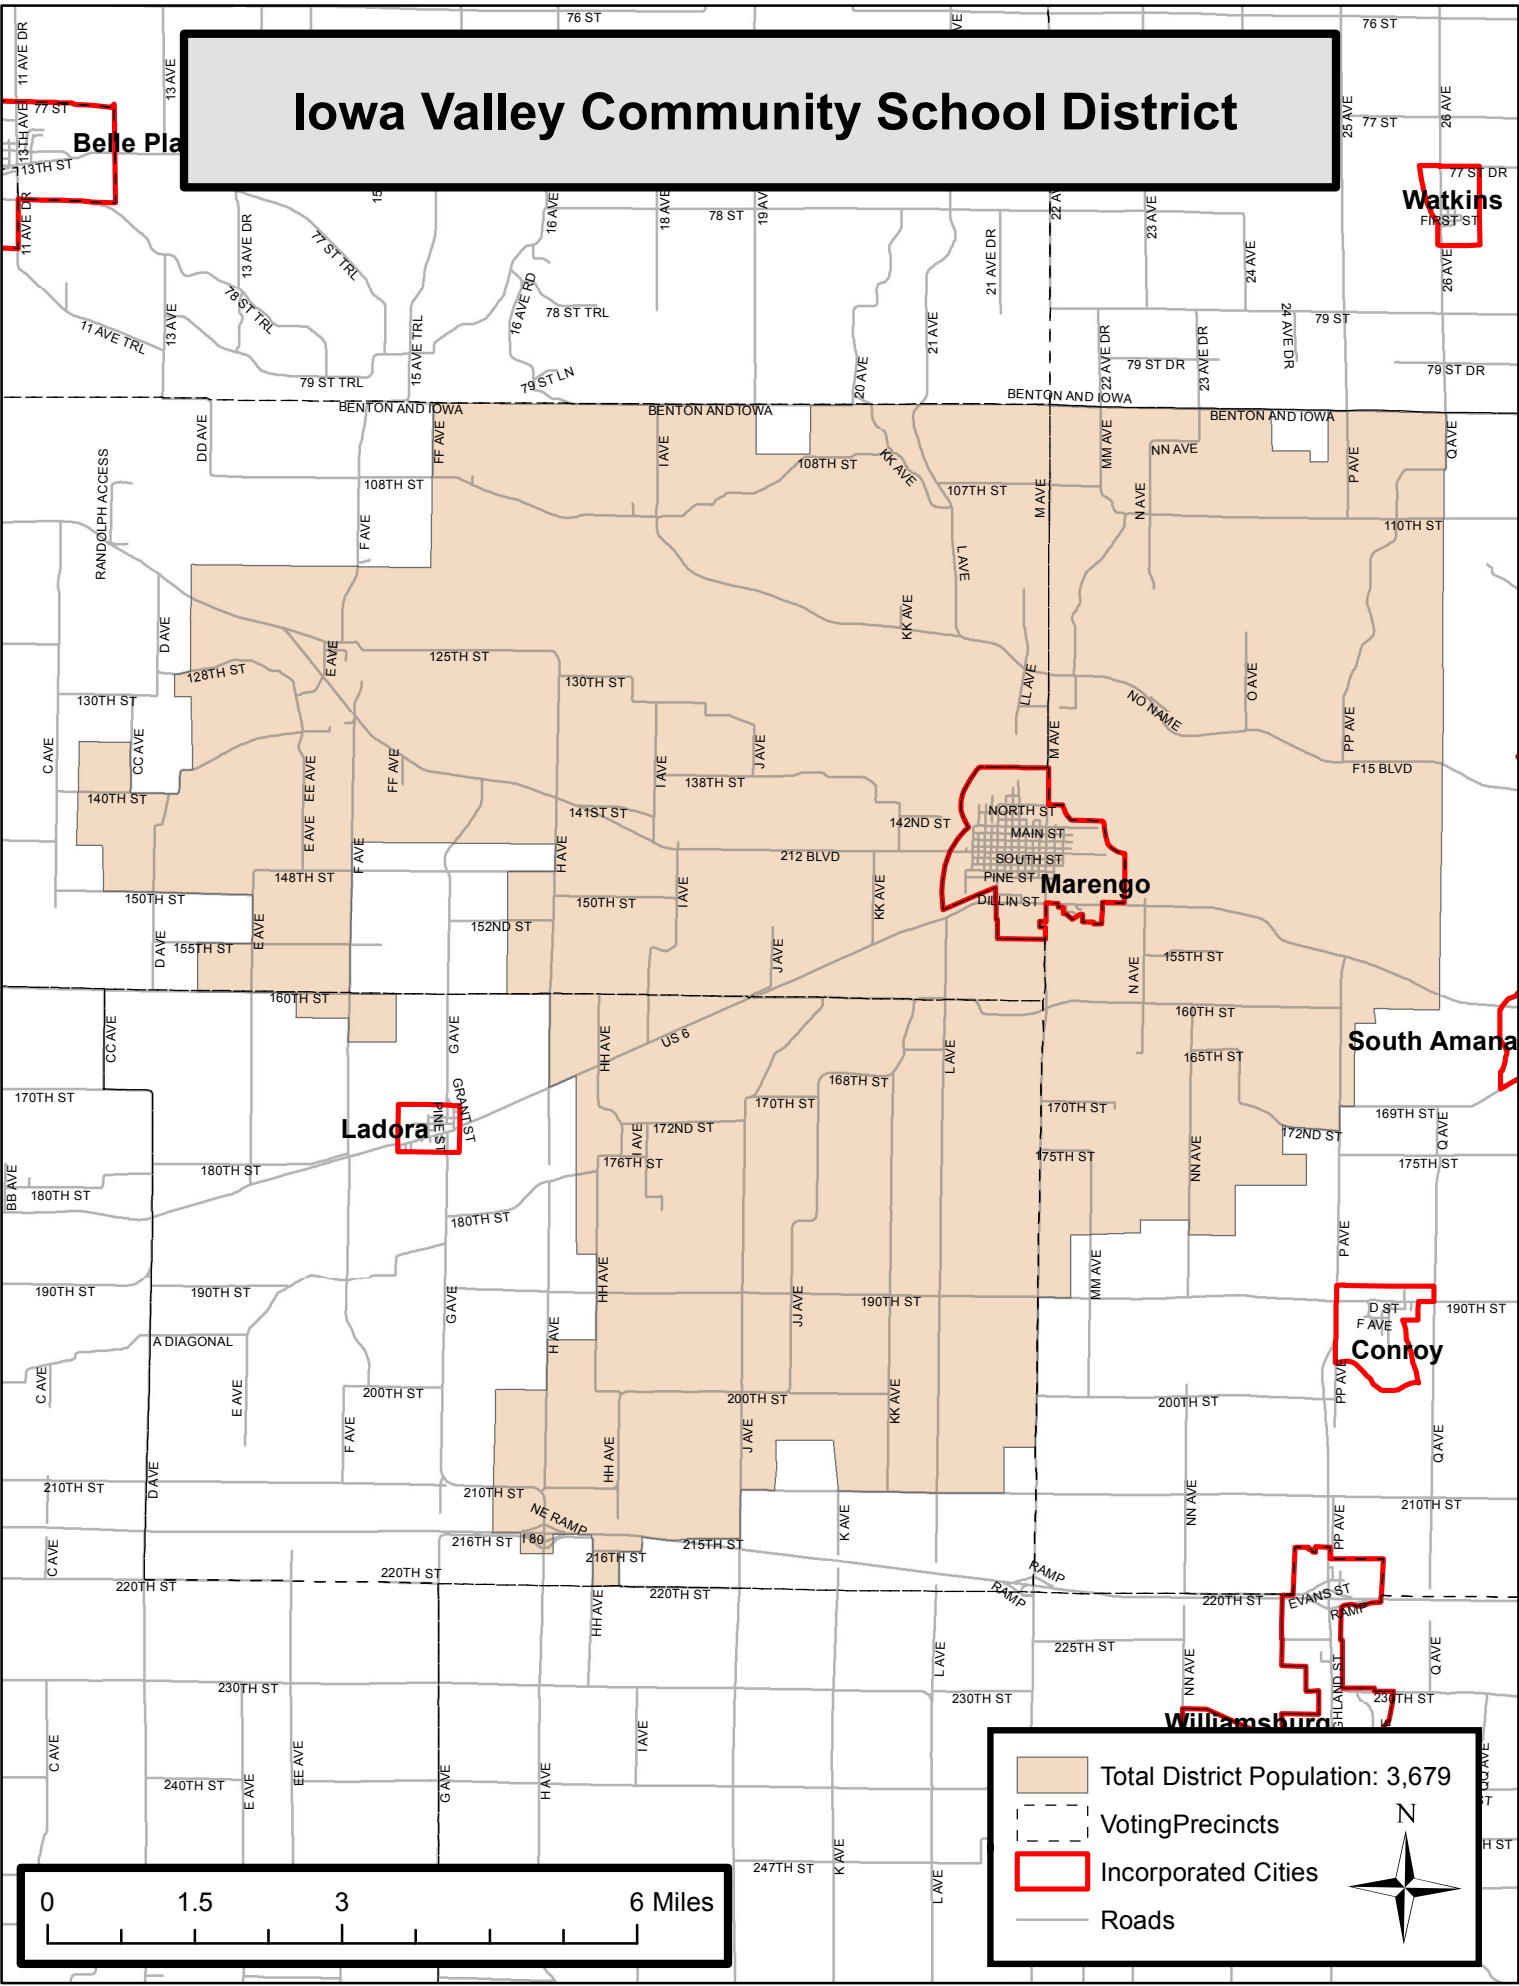

Iowa Valley Community School District

Legend:

- Total District Population: 3,679
- Voting Precincts
- Incorporated Cities
- Roads