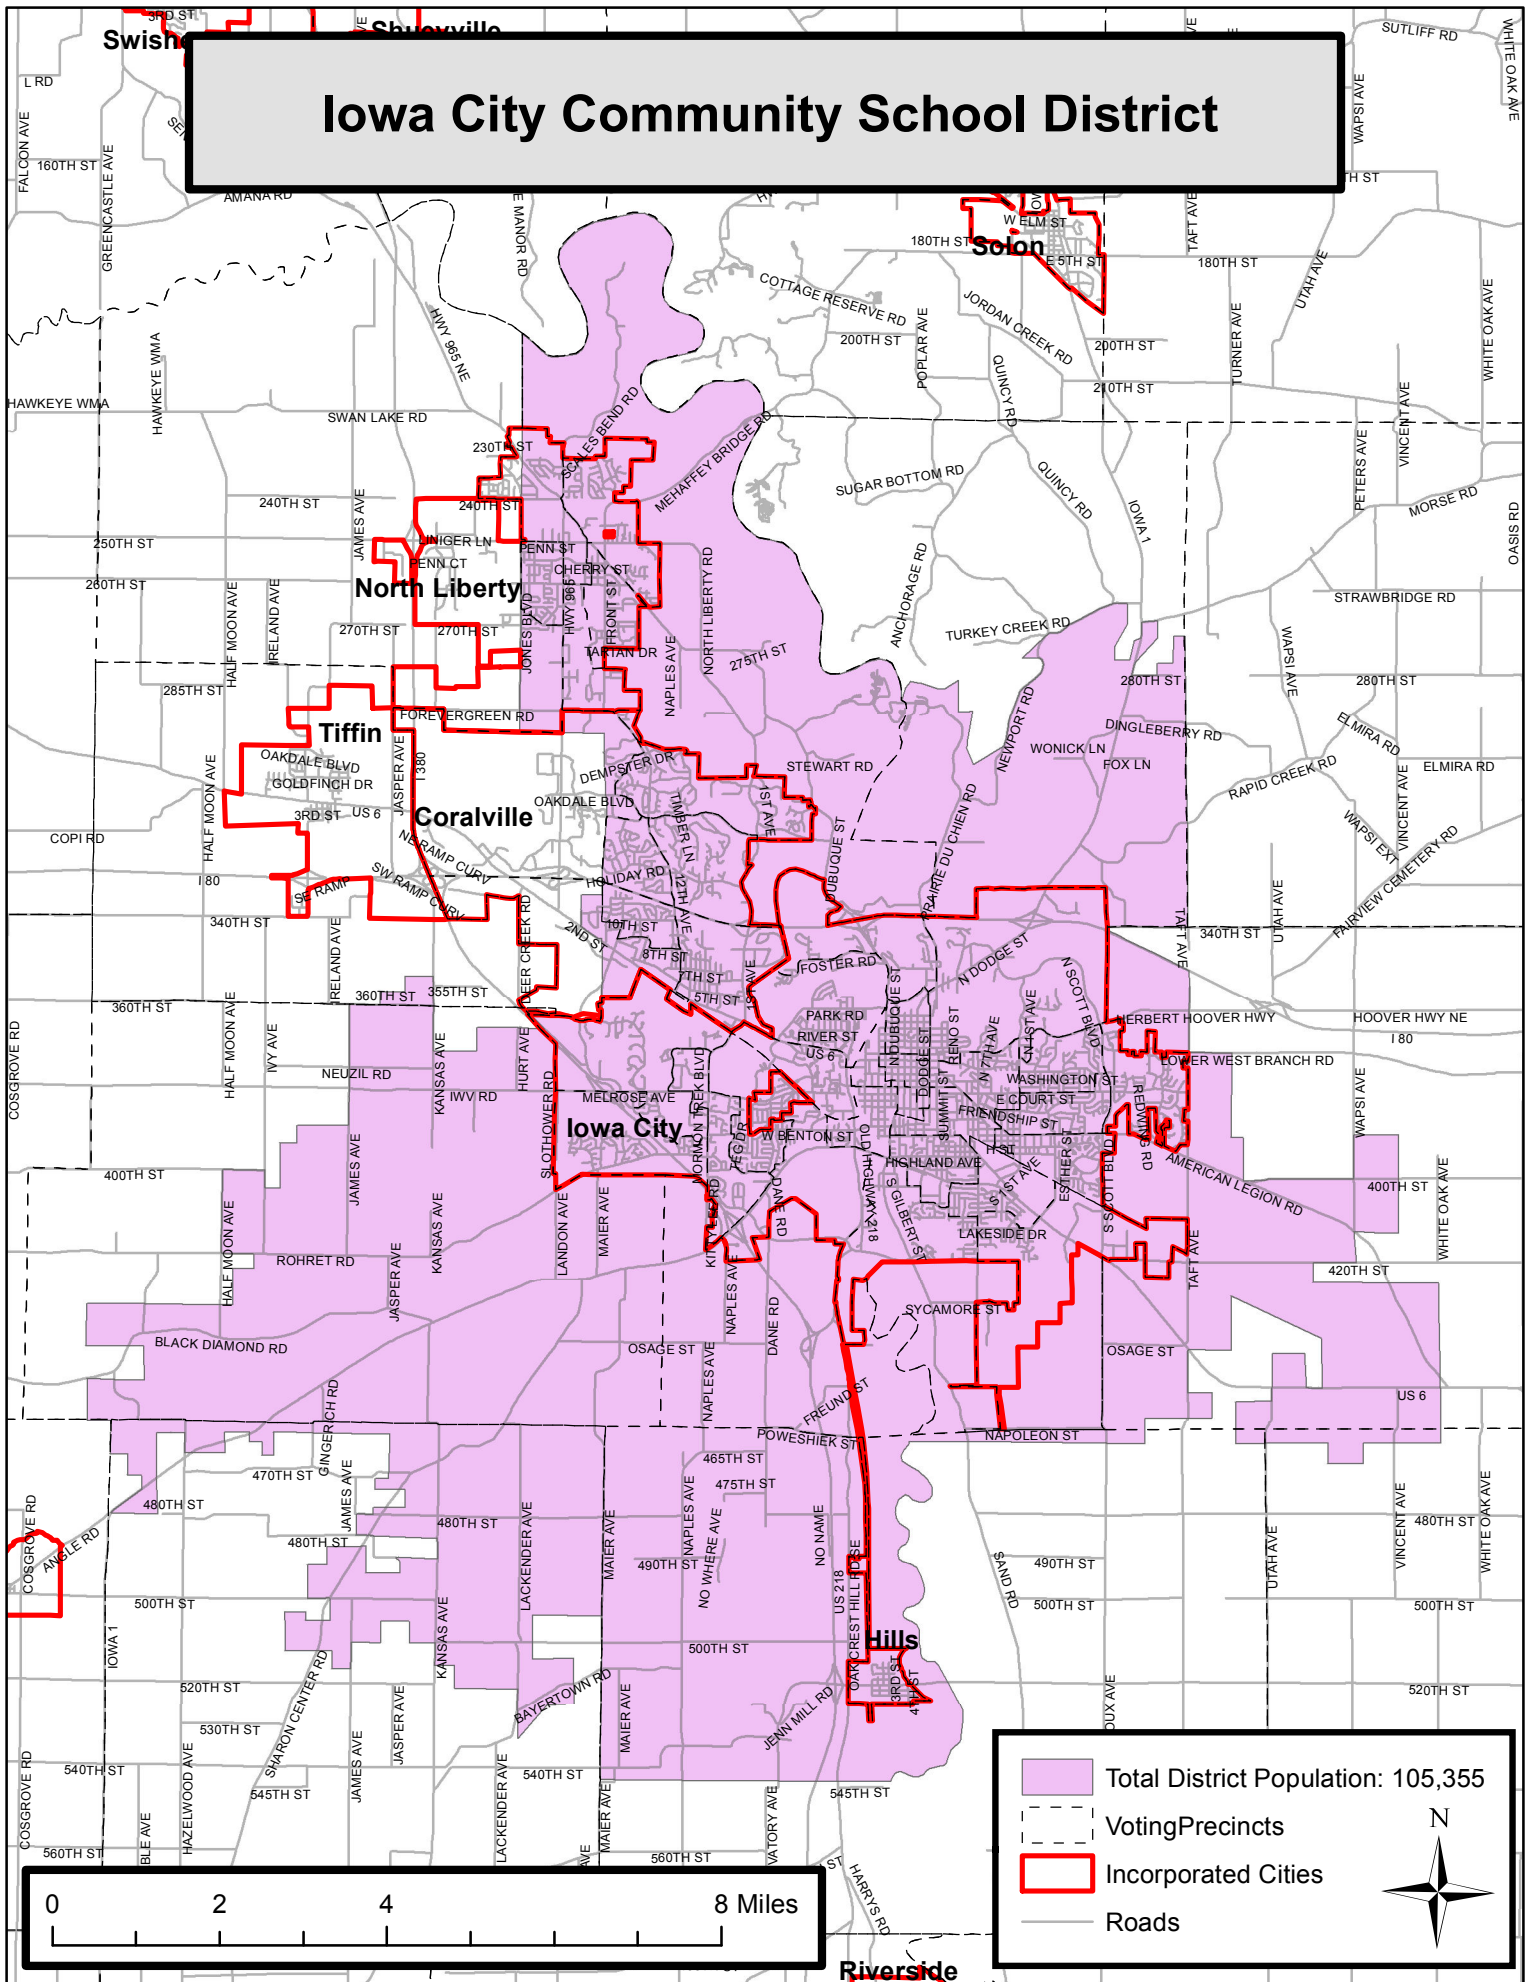

Iowa City Community School District

- Total District Population: 105,355
- Voting Precincts
- Incorporated Cities
- Roads