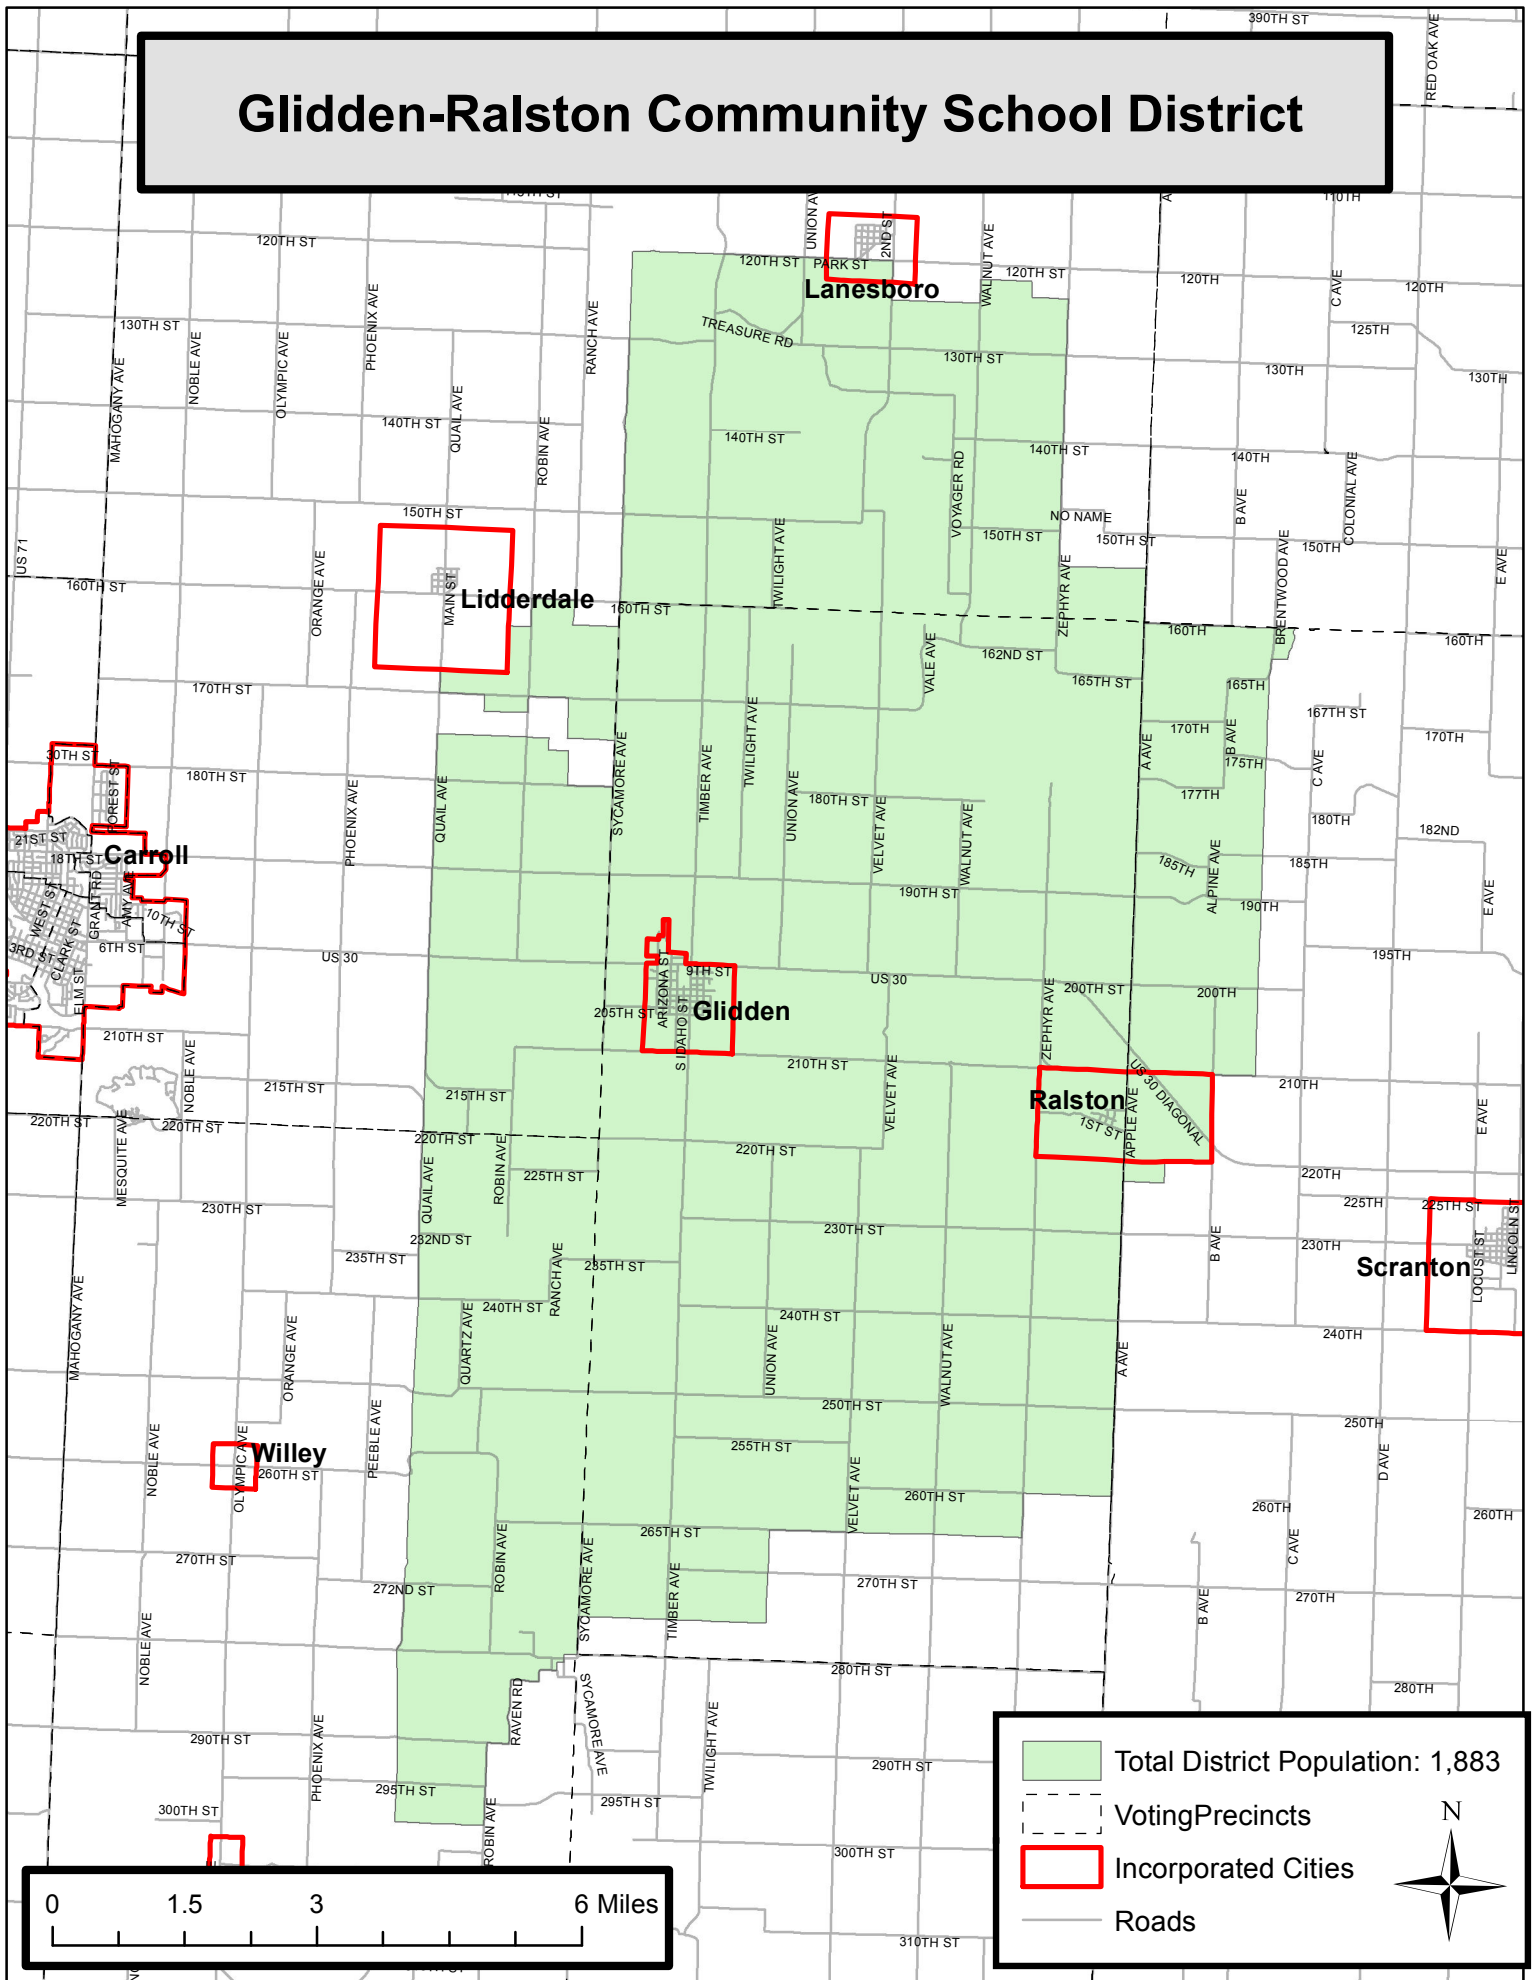

Glidden-Ralston Community School District

- Total District Population: 1,883
- Voting Precincts
- Incorporated Cities
- Roads