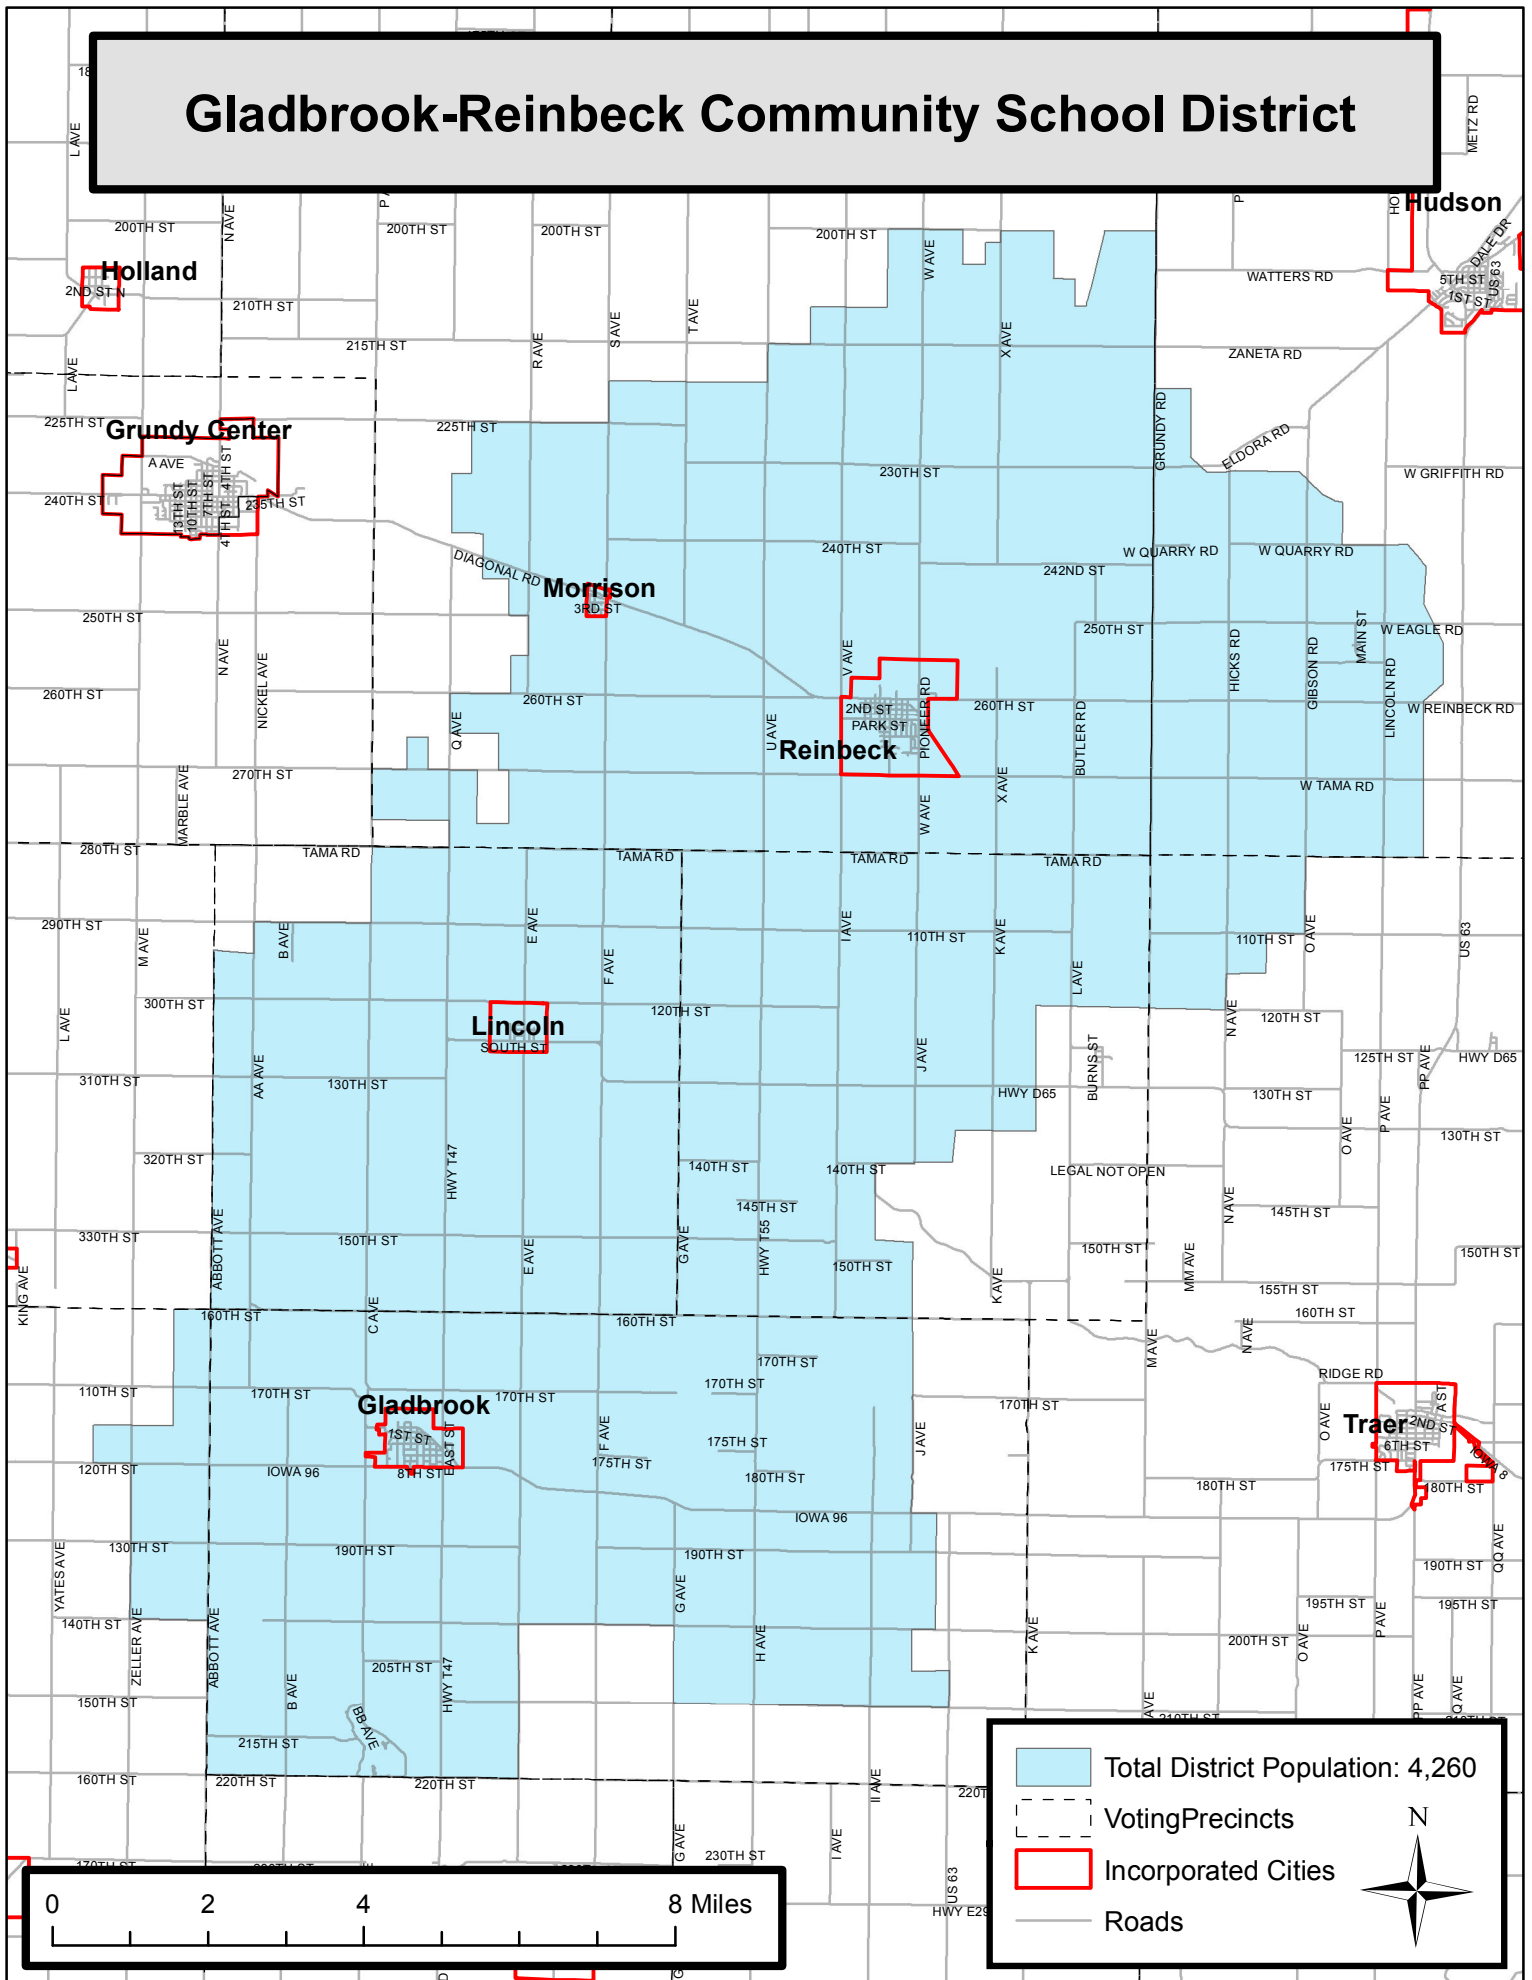

Gladbrook-Reinbeck Community School District

- Total District Population: 4,260
- Voting Precincts
- Incorporated Cities
- Roads