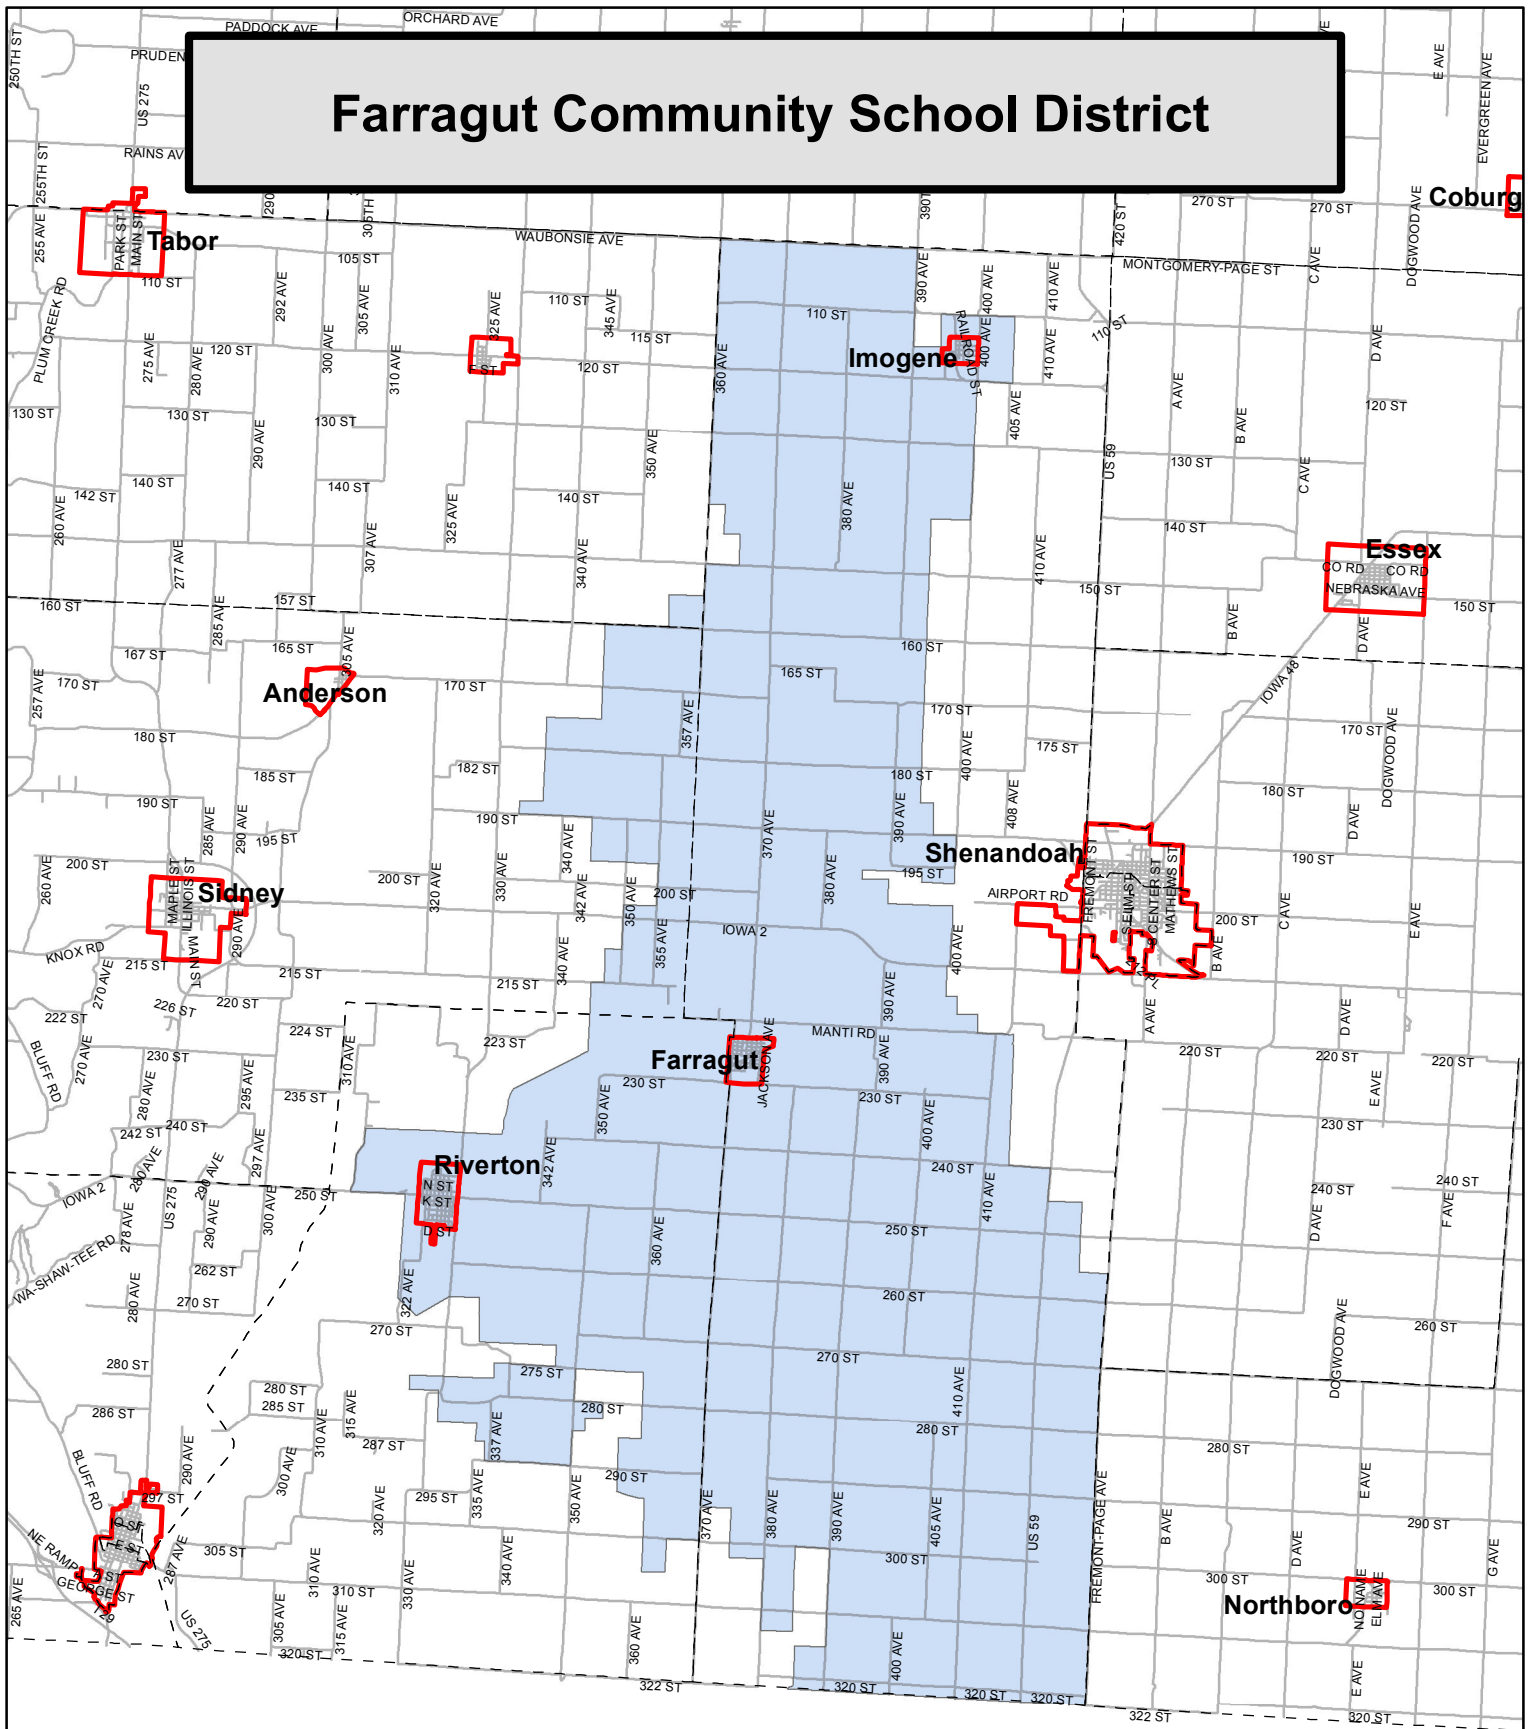

Farragut Community School District

- Total District Population: 1,445
- Voting Precincts
- Incorporated Cities
- Roads